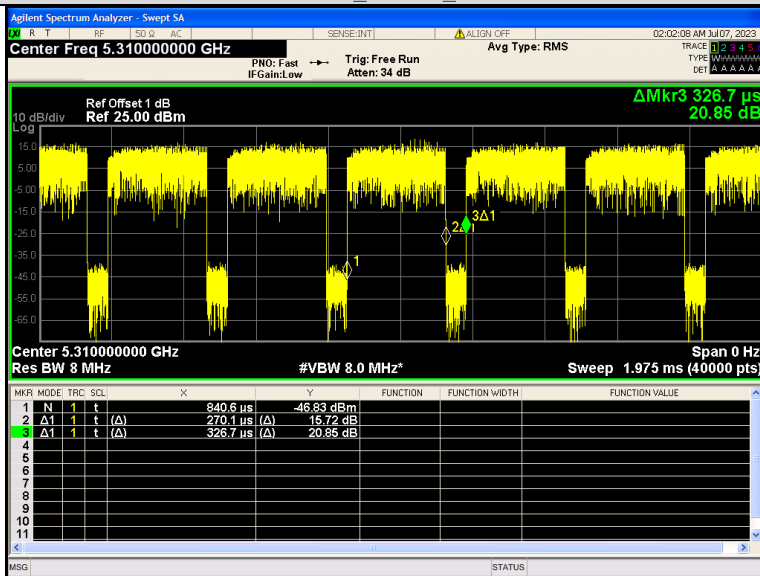

IEEE 802.11ax 40MHz Channel 46

IEEE 802.11ax 40MHz Channel 46

IEEE 802.11ax 40MHz Channel 54

IEEE 802.11ax 40MHz Channel 54

IEEE 802.11ax 40MHz Channel 62

IEEE 802.11ax 40MHz Channel 62

IEEE 802.11ax 40MHz Channel 102