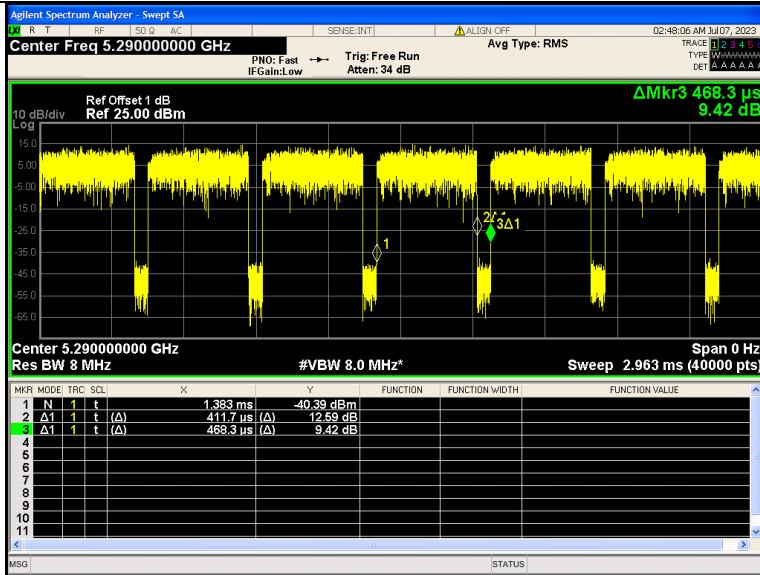

IEEE 802.11ax 40MHz Channel 102

IEEE 802.11ax 40MHz Channel 110

IEEE 802.11ax 40MHz Channel 110

IEEE 802.11ax 40MHz Channel 134

IEEE 802.11ax 40MHz Channel 134

IEEE 802.11ax 80MHz Channel 42

IEEE 802.11ax 80MHz Channel 42