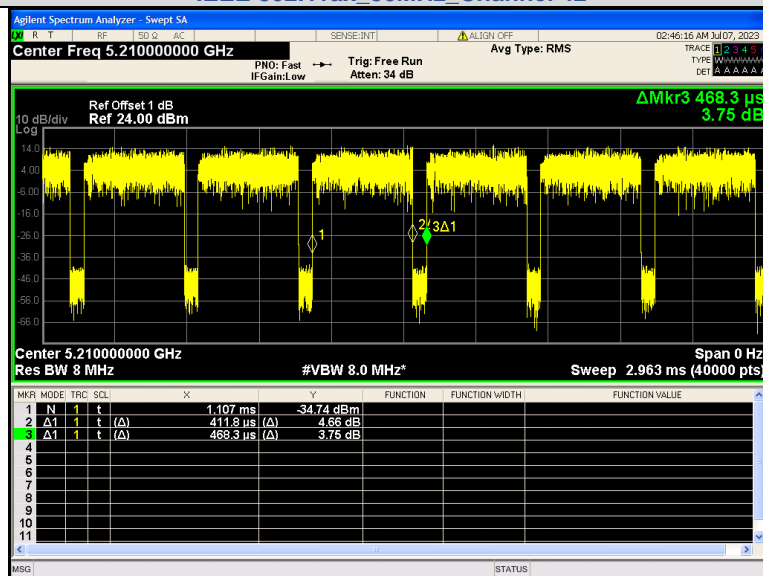

IEEE 802.11ax 40MHz Channel 102

IEEE 802.11ax 40MHz Channel 110

IEEE 802.11ax 40MHz Channel 110

IEEE 802.11ax 40MHz Channel 134

IEEE 802.11ax 40MHz Channel 134

IEEE 802.11ax 80MHz Channel 42

IEEE 802.11ax 80MHz Channel 42