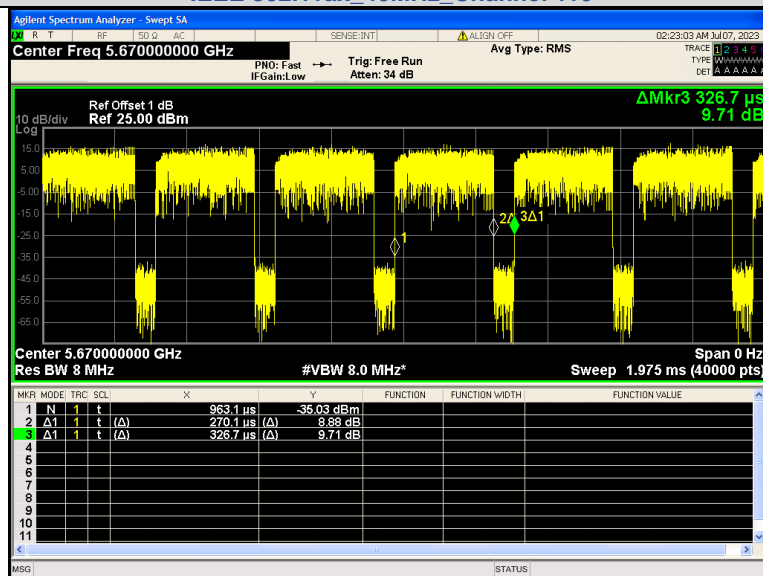

IEEE 802.11ax 40MHz Channel 110

IEEE 802.11ax 40MHz Channel 134