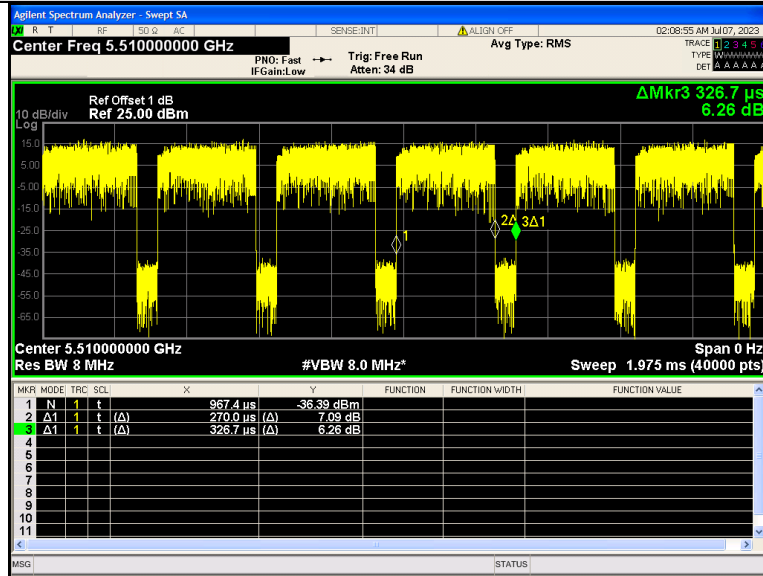

IEEE 802.11ax 40MHz Channel 46

IEEE 802.11ax 40MHz Channel 46

IEEE 802.11ax 40MHz Channel 54

IEEE 802.11ax 40MHz Channel 54

IEEE 802.11ax 40MHz Channel 62

IEEE 802.11ax 40MHz Channel 62

IEEE 802.11ax 40MHz Channel 102