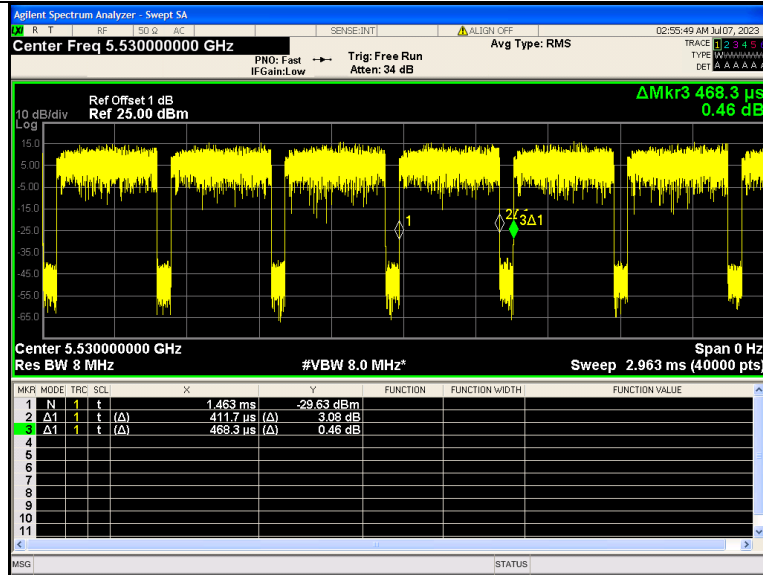

IEEE 802.11ax 80MHz Channel 106