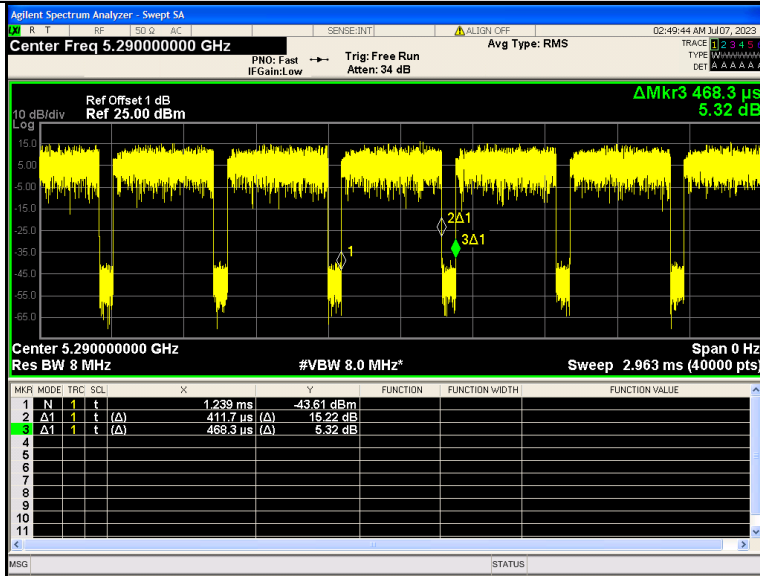

IEEE 802.11ax 80MHz Channel 58