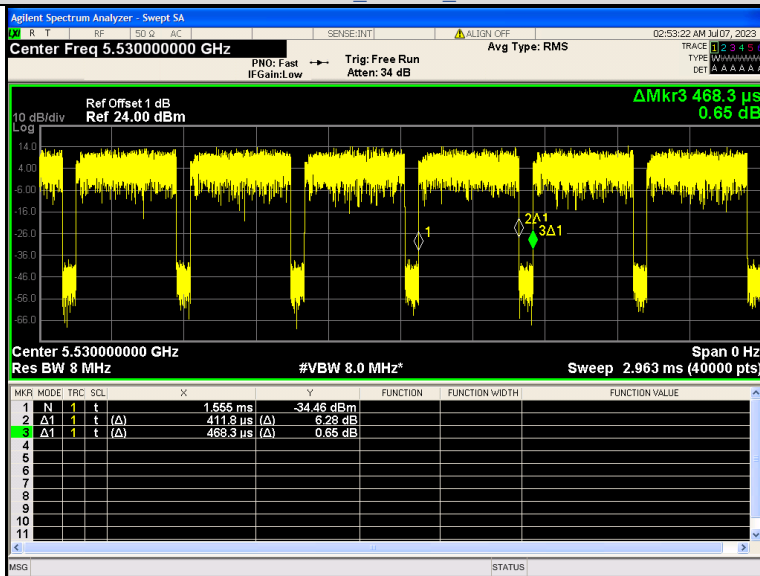

IEEE 802.11ax 80MHz Channel 58