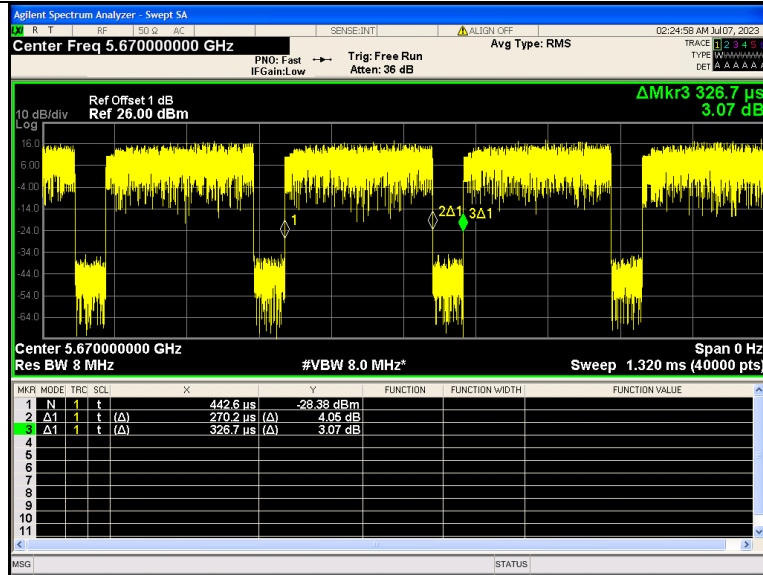

IEEE 802.11ax 40MHz Channel 102

IEEE 802.11ax 40MHz Channel 110

IEEE 802.11ax 40MHz Channel 110

IEEE 802.11ax 40MHz Channel 134

IEEE 802.11ax 40MHz Channel 134

IEEE 802.11ax 80MHz Channel 42

IEEE 802.11ax 80MHz Channel 42