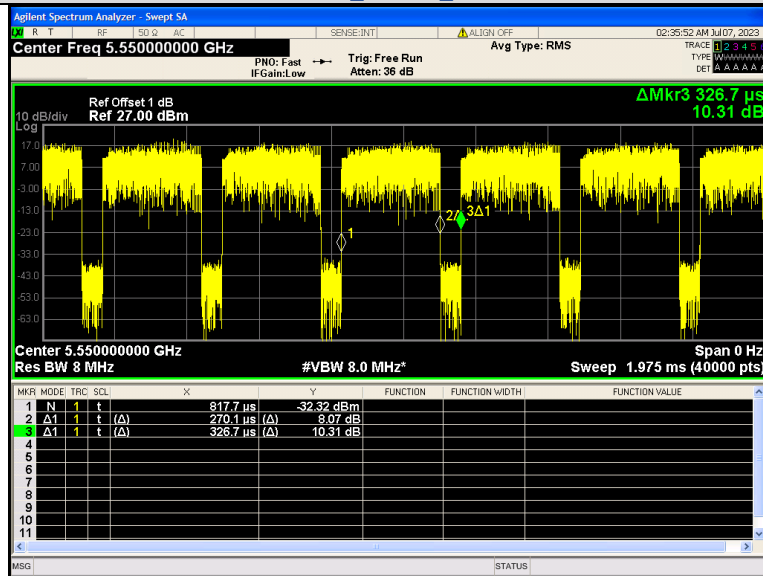

IEEE 802.11ax 40MHz Channel 110