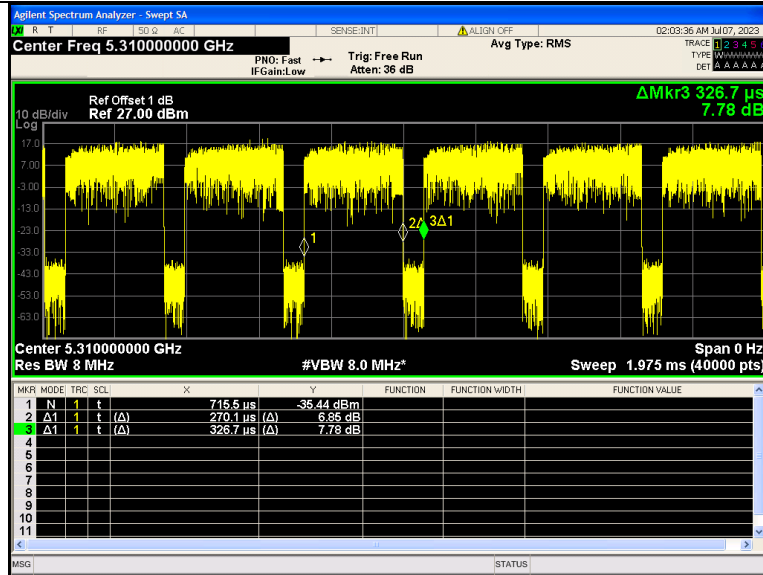

IEEE 802.11ax 40MHz Channel 46

IEEE 802.11ax 40MHz Channel 46

IEEE 802.11ax 40MHz Channel 54

IEEE 802.11ax 40MHz Channel 54

IEEE 802.11ax 40MHz Channel 62

IEEE 802.11ax 40MHz Channel 62

IEEE 802.11ax 40MHz Channel 102