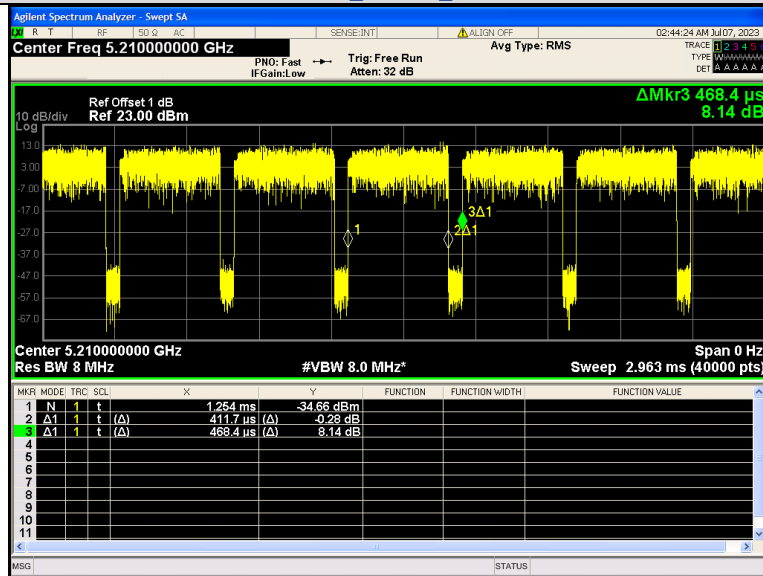

IEEE 802.11ax 40MHz Channel 102

IEEE 802.11ax 40MHz Channel 110

IEEE 802.11ax 40MHz Channel 110

IEEE 802.11ax 40MHz Channel 134

IEEE 802.11ax 40MHz Channel 134

IEEE 802.11ax 80MHz Channel 42

IEEE 802.11ax 80MHz Channel 42

IEEE 802.11ax 80MHz Channel 58

IEEE 802.11ax 80MHz Channel 58

IEEE 802.11ax 80MHz Channel 106

IEEE 802.11ax 80MHz Channel 106

IEEE 802.11ax 80MHz Channel 122

IEEE 802.11ax 80MHz Channel 122

IEEE 802.11ax 160MHz Channel 50