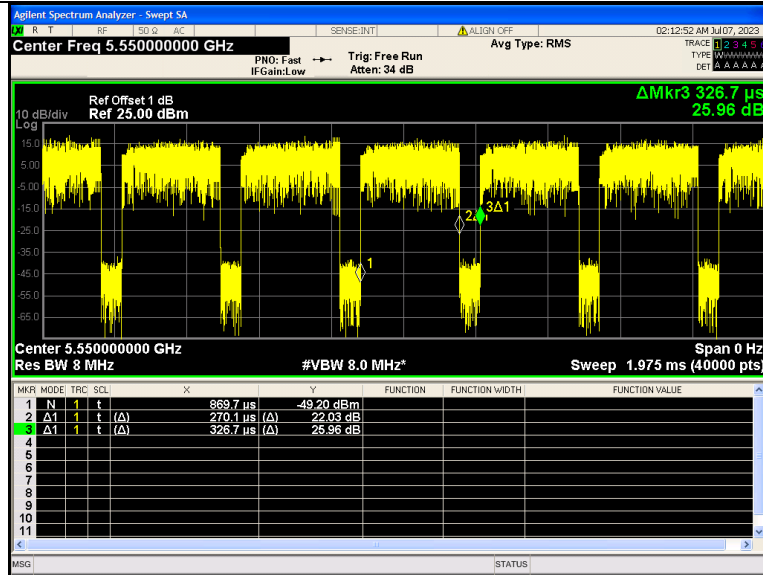

IEEE 802.11ax 40MHz Channel 102