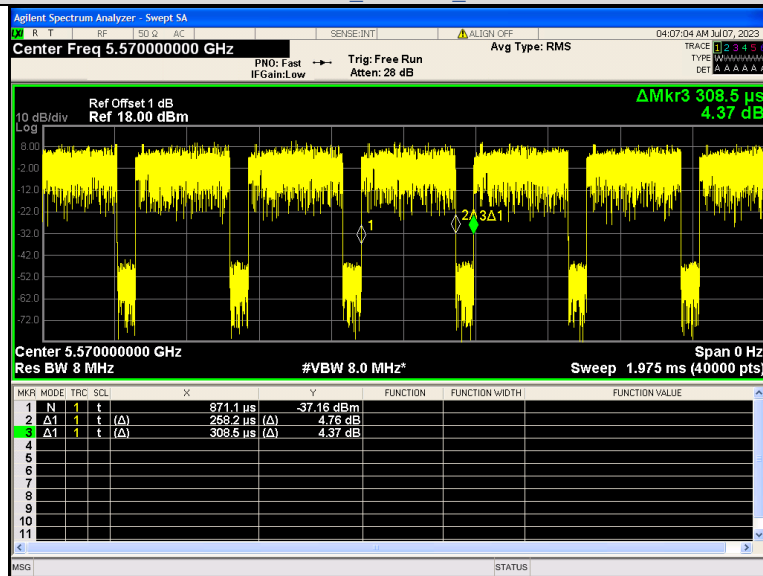

IEEE 802.11ax 160MHz Channel 50

IEEE 802.11ax 160MHz Channel 114