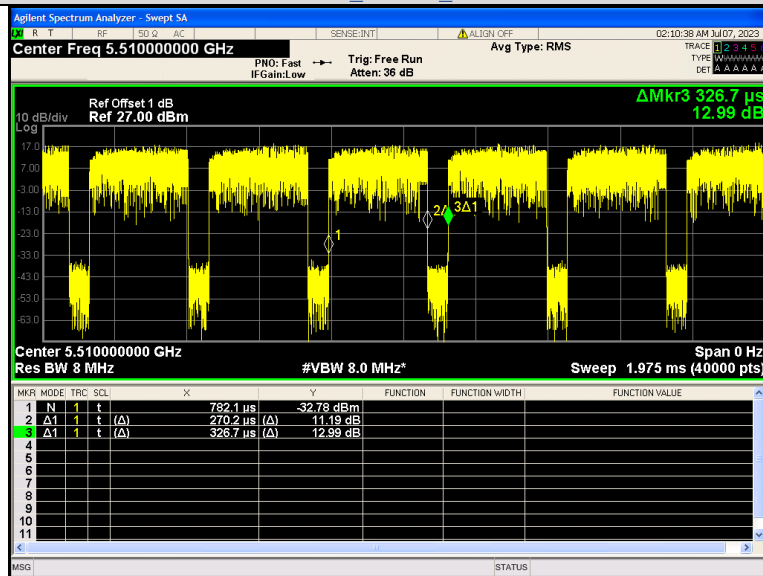

IEEE 802.11ax 40MHz Channel 46

IEEE 802.11ax 40MHz Channel 46

IEEE 802.11ax 40MHz Channel 54

IEEE 802.11ax 40MHz Channel 54

IEEE 802.11ax 40MHz Channel 62

IEEE 802.11ax 40MHz Channel 62

IEEE 802.11ax 40MHz Channel 102