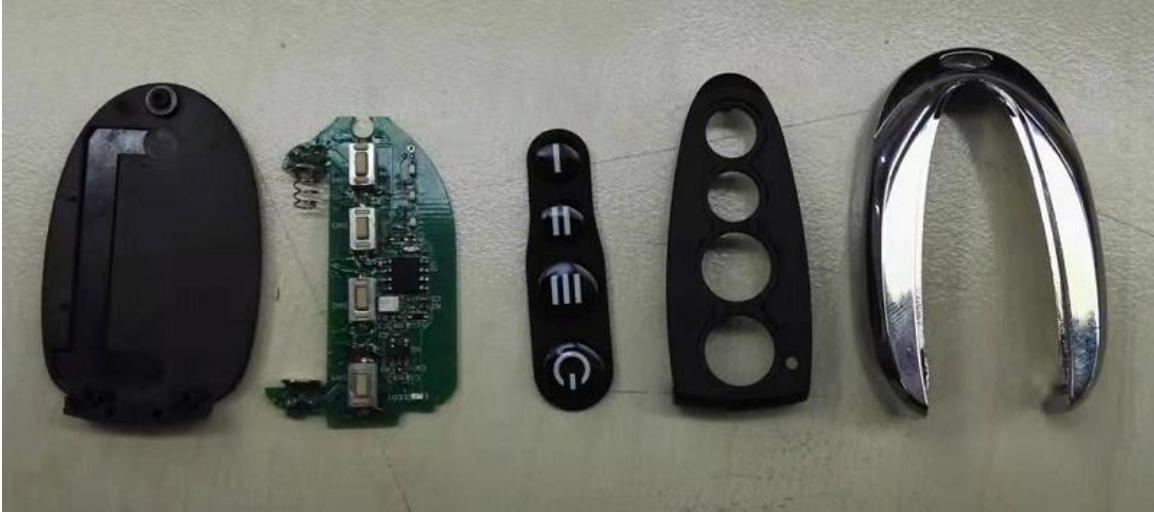

# Internal Photo

Antenna location

12Vdc battery powered