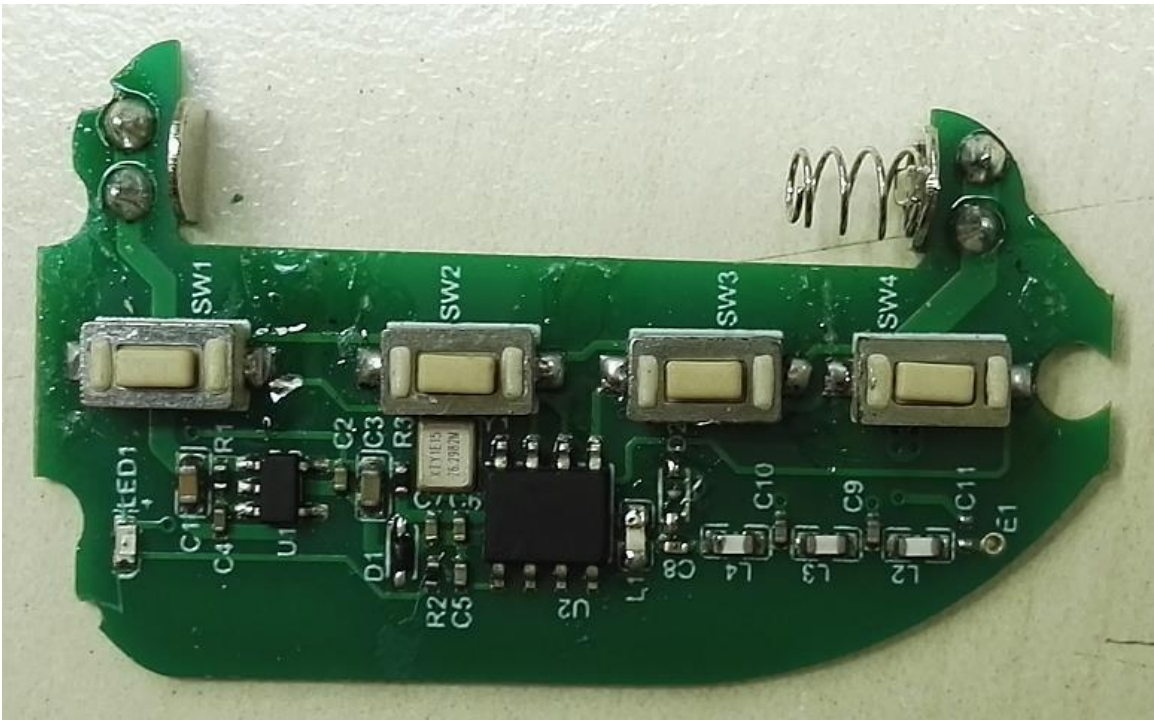

# Internal Photo

Antenna location

12Vdc battery powered