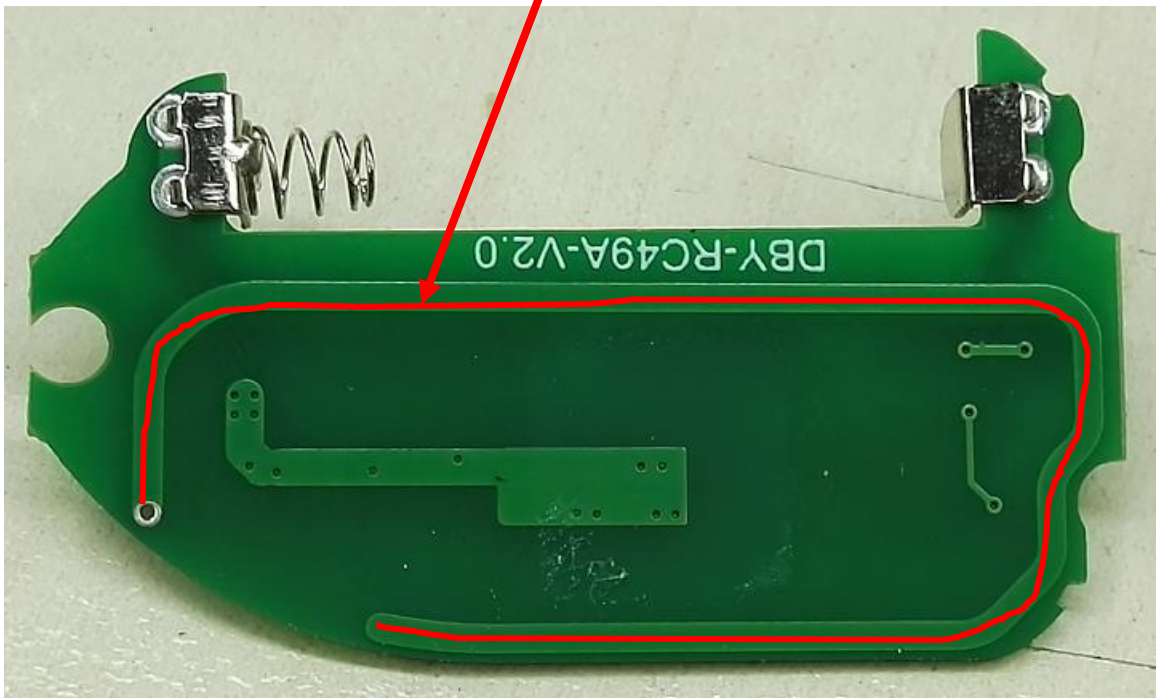

# Internal Photo

Antenna location

12Vdc battery powered