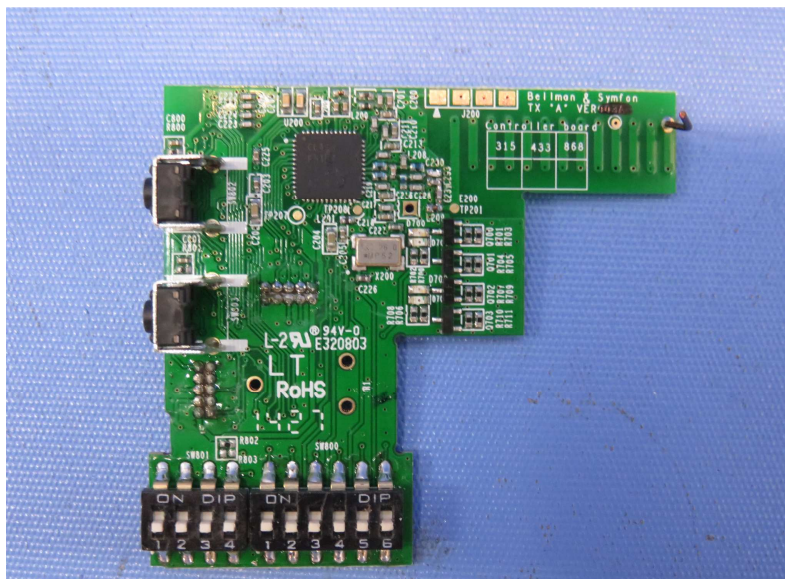

INTERTEK TESTING SERVICE

Report No.: 15070333HKG-002

Equipment Photographs

Model : BE1431

(Internal)

INTERTEK TESTING SERVICE

Report No.: 15070333HKG-002

Equipment Photographs

Model : BE1431

(Internal)

INTERTEK TESTING SERVICE

Report No.: 15070333HKG-002

Equipment Photographs

Model : BE1431

(Internal)

INTERTEK TESTING SERVICE

Report No.: 15070333HKG-002

Equipment Photographs

Model : BE1431

(Internal)

INTERTEK TESTING SERVICE

Report No.: 15070333HKG-002

Equipment Photographs

Model : BE1431