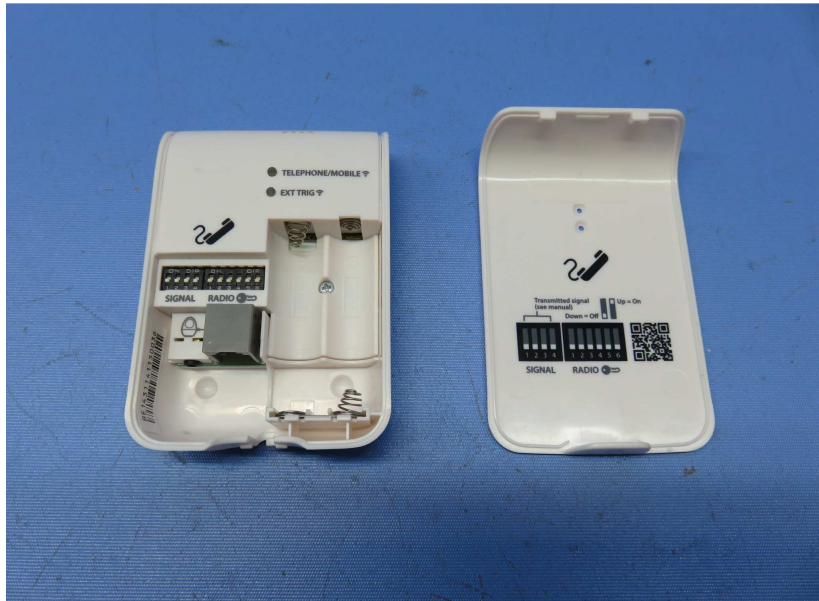

INTERTEK TESTING SERVICE

Report No.: 15070333HKG-002

Equipment Photographs

Model : BE1431

(Internal)

INTERTEK TESTING SERVICE

Report No.: 15070333HKG-002

Equipment Photographs

Model : BE1431

(Internal)

INTERTEK TESTING SERVICE

Report No.: 15070333HKG-002

Equipment Photographs

Model : BE1431

(Internal)

INTERTEK TESTING SERVICE

Report No.: 15070333HKG-002

Equipment Photographs

Model : BE1431

(Internal)

INTERTEK TESTING SERVICE

Report No.: 15070333HKG-002

Equipment Photographs

Model : BE1431