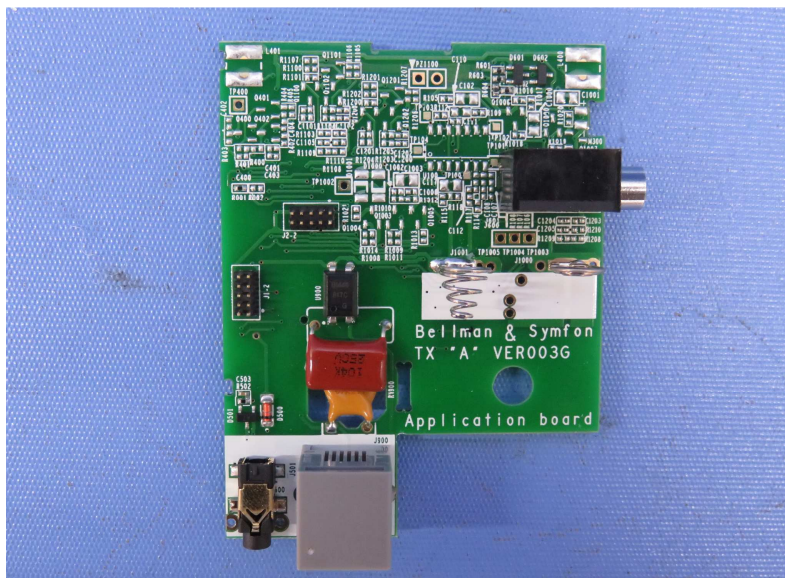

INTERTEK TESTING SERVICE

Report No.: 15070333HKG-002

Equipment Photographs

Model : BE1431

(Internal)

INTERTEK TESTING SERVICE

Report No.: 15070333HKG-002

Equipment Photographs

Model : BE1431

(Internal)

INTERTEK TESTING SERVICE

Report No.: 15070333HKG-002

Equipment Photographs

Model : BE1431

(Internal)

INTERTEK TESTING SERVICE

Report No.: 15070333HKG-002

Equipment Photographs

Model : BE1431

(Internal)

INTERTEK TESTING SERVICE

Report No.: 15070333HKG-002

Equipment Photographs

Model : BE1431