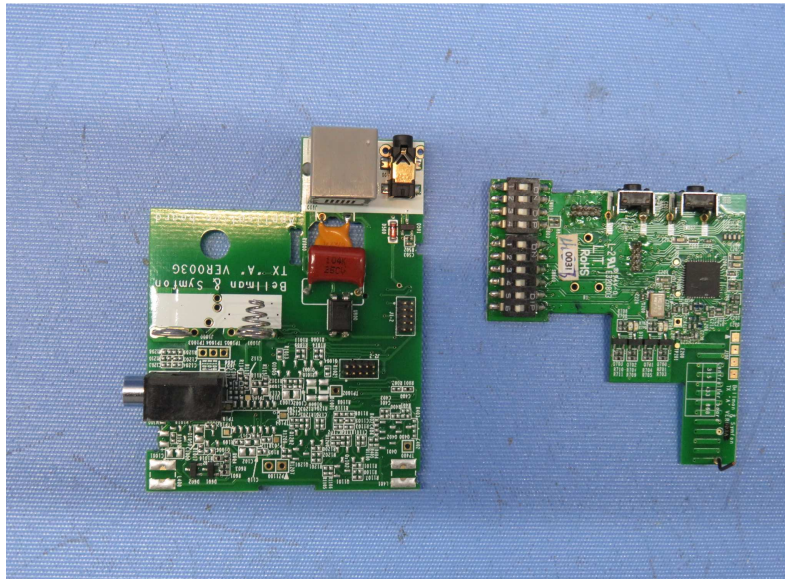

INTERTEK TESTING SERVICE

Report No.: 15070333HKG-002

Equipment Photographs

Model : BE1431

(Internal)

INTERTEK TESTING SERVICE

Report No.: 15070333HKG-002

Equipment Photographs

Model : BE1431

(Internal)

INTERTEK TESTING SERVICE

Report No.: 15070333HKG-002

Equipment Photographs

Model : BE1431

(Internal)

INTERTEK TESTING SERVICE

Report No.: 15070333HKG-002

Equipment Photographs

Model : BE1431

(Internal)

INTERTEK TESTING SERVICE

Report No.: 15070333HKG-002

Equipment Photographs

Model : BE1431