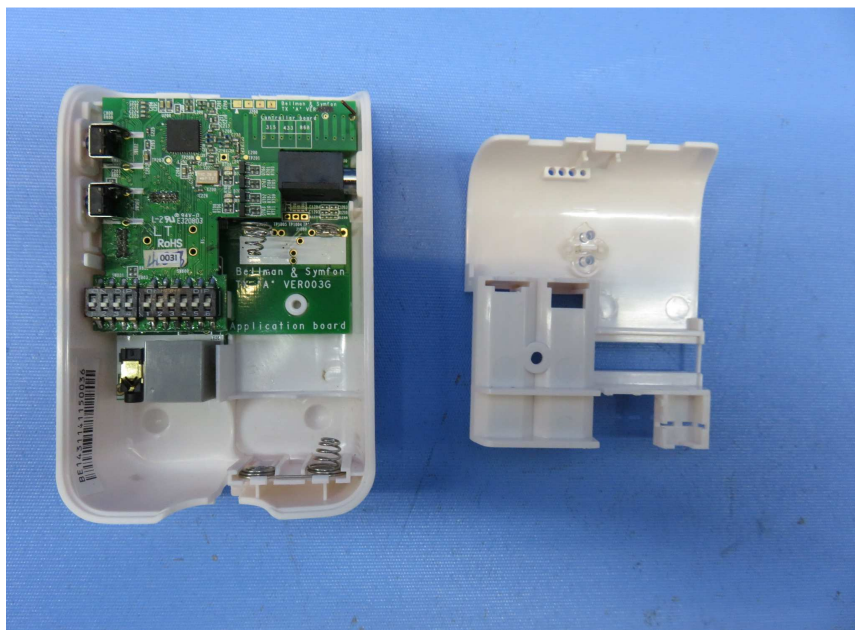

INTERTEK TESTING SERVICE

Report No.: 15070333HKG-002

Equipment Photographs

Model : BE1431

(Internal)

INTERTEK TESTING SERVICE

Report No.: 15070333HKG-002

Equipment Photographs

Model : BE1431

(Internal)

INTERTEK TESTING SERVICE

Report No.: 15070333HKG-002

Equipment Photographs

Model : BE1431

(Internal)

INTERTEK TESTING SERVICE

Report No.: 15070333HKG-002

Equipment Photographs

Model : BE1431

(Internal)

INTERTEK TESTING SERVICE

Report No.: 15070333HKG-002

Equipment Photographs

Model : BE1431