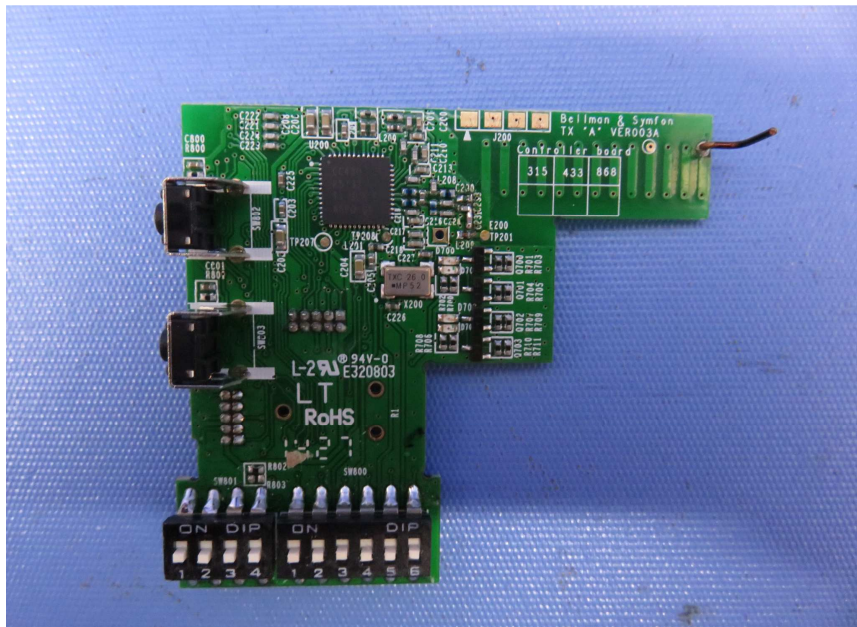

INTERTEK TESTING SERVICE

Report No.: 15070330HKG-002

Equipment Photographs

Model : BE1411

(Internal)

INTERTEK TESTING SERVICE

Report No.: 15070330HKG-002

Equipment Photographs

Model : BE1411

(Internal)

INTERTEK TESTING SERVICE

Report No.: 15070330HKG-002

Equipment Photographs

Model : BE1411

(Internal)

INTERTEK TESTING SERVICE

Report No.: 15070330HKG-002

Equipment Photographs

Model : BE1411

(Internal)

INTERTEK TESTING SERVICE

Report No.: 15070330HKG-002

Equipment Photographs

Model : BE1411