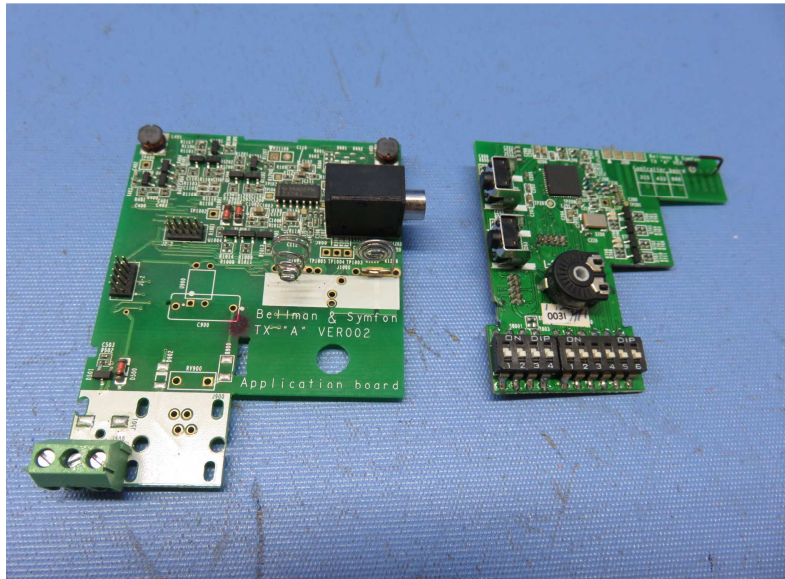

INTERTEK TESTING SERVICE

Report No.: 15070330HKG-002

Equipment Photographs

Model : BE1411

(Internal)

INTERTEK TESTING SERVICE

Report No.: 15070330HKG-002

Equipment Photographs

Model : BE1411

(Internal)

INTERTEK TESTING SERVICE

Report No.: 15070330HKG-002

Equipment Photographs

Model : BE1411

(Internal)

INTERTEK TESTING SERVICE

Report No.: 15070330HKG-002

Equipment Photographs

Model : BE1411

(Internal)

INTERTEK TESTING SERVICE

Report No.: 15070330HKG-002

Equipment Photographs

Model : BE1411