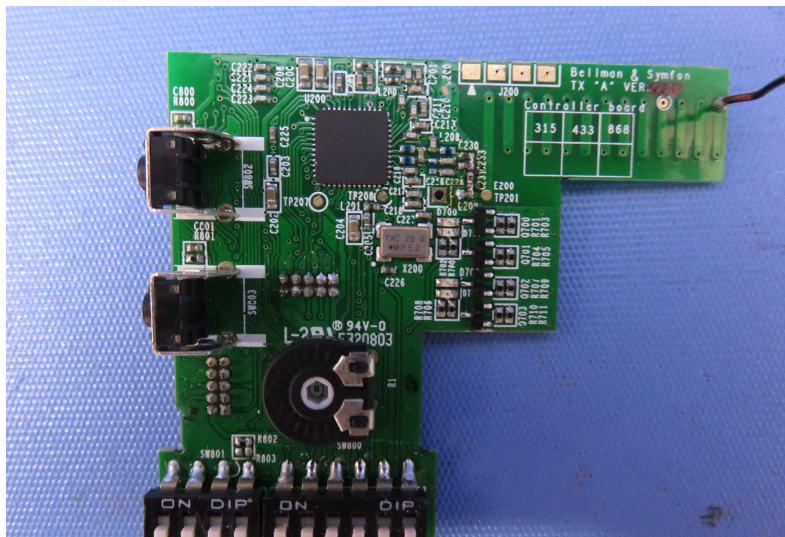

INTERTEK TESTING SERVICE

Report No.: 15070330HKG-002

Equipment Photographs

Model : BE1411

(Internal)

INTERTEK TESTING SERVICE

Report No.: 15070330HKG-002

Equipment Photographs

Model : BE1411

(Internal)

INTERTEK TESTING SERVICE

Report No.: 15070330HKG-002

Equipment Photographs

Model : BE1411

(Internal)

INTERTEK TESTING SERVICE

Report No.: 15070330HKG-002

Equipment Photographs

Model : BE1411

(Internal)

INTERTEK TESTING SERVICE

Report No.: 15070330HKG-002

Equipment Photographs

Model : BE1411