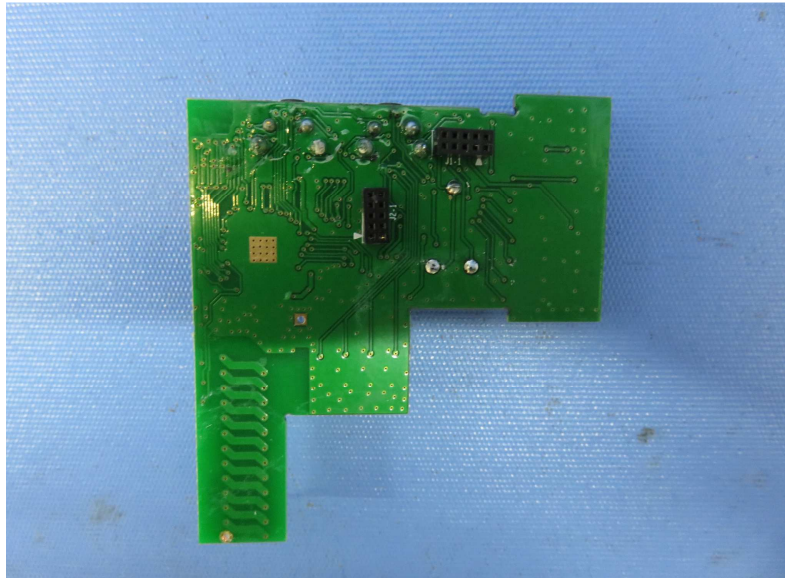

INTERTEK TESTING SERVICE

Report No.: 15070330HKG-002

Equipment Photographs

Model : BE1411

(Internal)

INTERTEK TESTING SERVICE

Report No.: 15070330HKG-002

Equipment Photographs

Model : BE1411

(Internal)

INTERTEK TESTING SERVICE

Report No.: 15070330HKG-002

Equipment Photographs

Model : BE1411

(Internal)

INTERTEK TESTING SERVICE

Report No.: 15070330HKG-002

Equipment Photographs

Model : BE1411

(Internal)

INTERTEK TESTING SERVICE

Report No.: 15070330HKG-002

Equipment Photographs

Model : BE1411