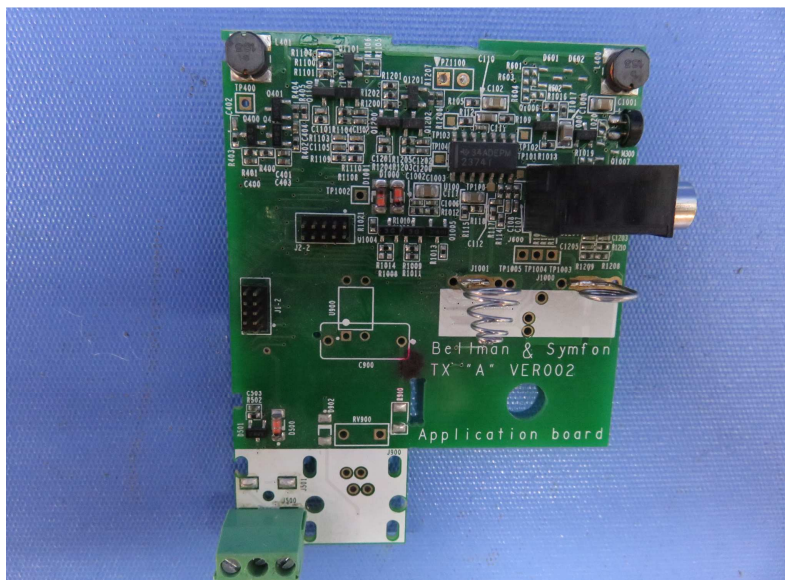

INTERTEK TESTING SERVICE

Report No.: 15070330HKG-002

Equipment Photographs

Model : BE1411

(Internal)

INTERTEK TESTING SERVICE

Report No.: 15070330HKG-002

Equipment Photographs

Model : BE1411

(Internal)

INTERTEK TESTING SERVICE

Report No.: 15070330HKG-002

Equipment Photographs

Model : BE1411

(Internal)

INTERTEK TESTING SERVICE

Report No.: 15070330HKG-002

Equipment Photographs

Model : BE1411

(Internal)

INTERTEK TESTING SERVICE

Report No.: 15070330HKG-002

Equipment Photographs

Model : BE1411