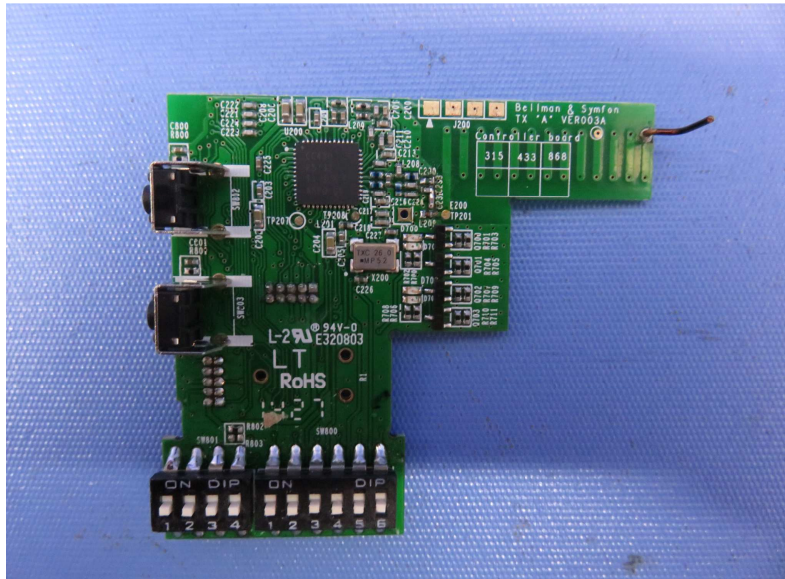

INTERTEK TESTING SERVICE

Report No.: 15070331HKG-002

Equipment Photographs

Model : BE1491

(Internal)

INTERTEK TESTING SERVICE

Report No.: 15070331HKG-002

Equipment Photographs

Model : BE1491

(Internal)

INTERTEK TESTING SERVICE

Report No.: 15070331HKG-002

Equipment Photographs

Model : BE1491

(Internal)

INTERTEK TESTING SERVICE

Report No.: 15070331HKG-002

Equipment Photographs

Model : BE1491

(Internal)