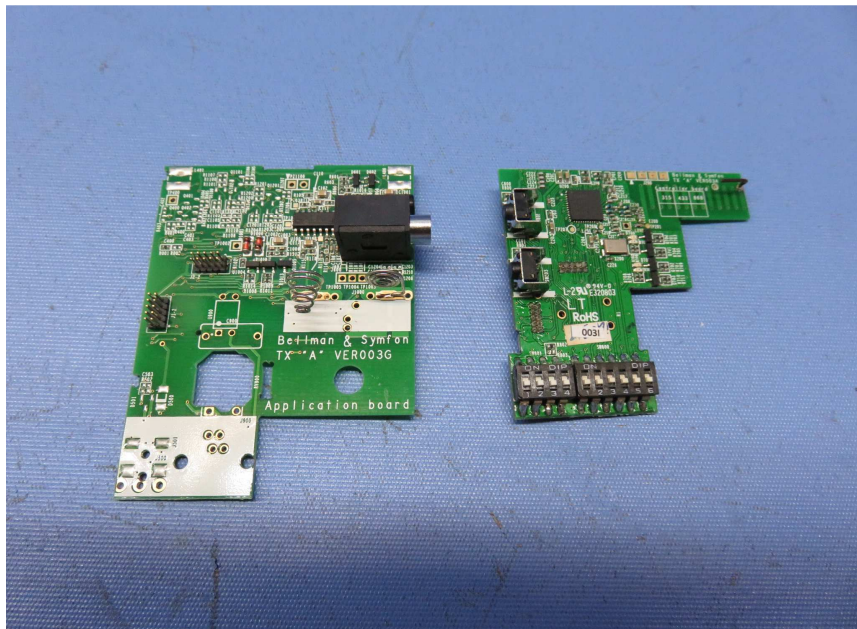

INTERTEK TESTING SERVICE

Report No.: 15070331HKG-002

Equipment Photographs

Model : BE1491

(Internal)

INTERTEK TESTING SERVICE

Report No.: 15070331HKG-002

Equipment Photographs

Model : BE1491

(Internal)

INTERTEK TESTING SERVICE

Report No.: 15070331HKG-002

Equipment Photographs

Model : BE1491

(Internal)

INTERTEK TESTING SERVICE

Report No.: 15070331HKG-002

Equipment Photographs

Model : BE1491

(Internal)