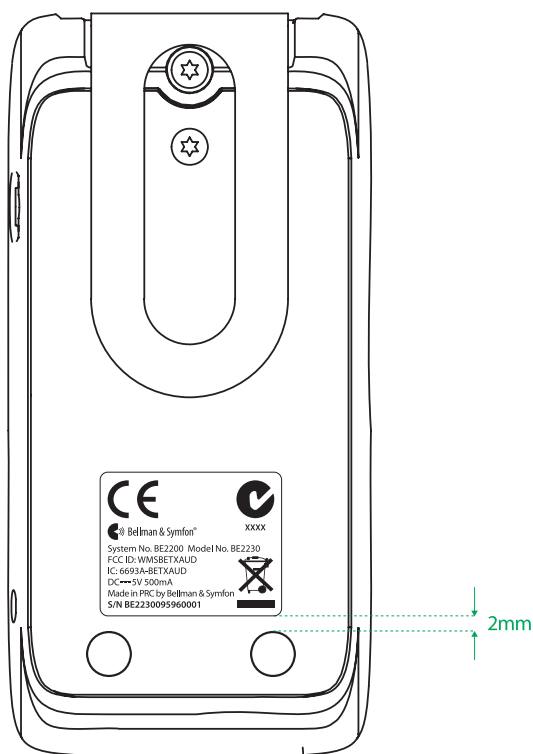

PRINT FOR MODEL BE2230

Approval	Date	Signature
Artwork		
Technical		
Commercial		

BE2230_035SLK003

PLACEMENT BACK

COMMENTS

Label artwork shall be printed on a **transparent** sticker

Please note!

The serial number is an example only.

Suggested label size

24 x 19 mm

ORIGINAL ARTWORK

22 x 16,9 mm

Measurements in green, do not print

Color guide

GREY PANTONE 427C