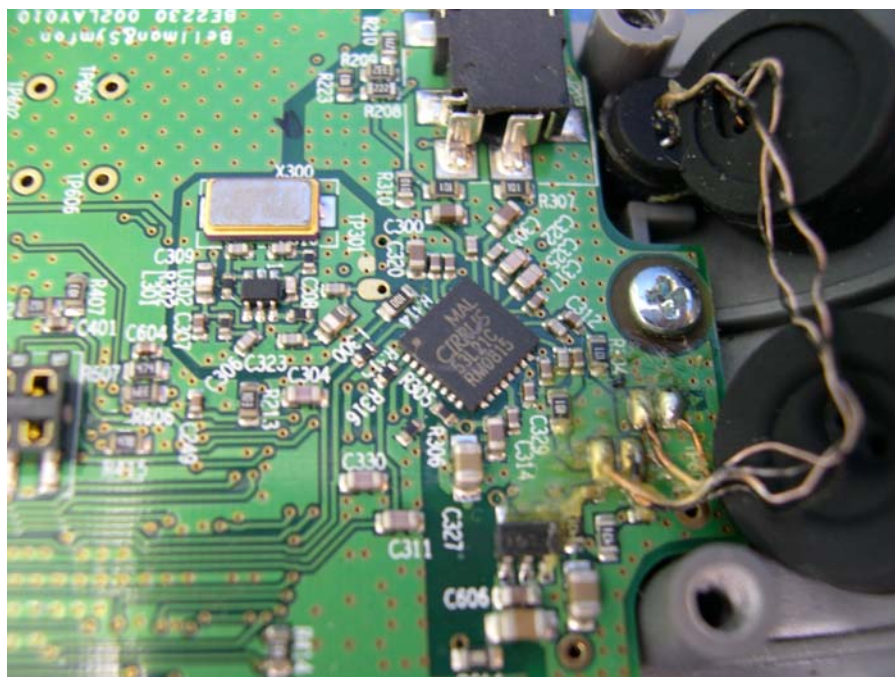

INTERTEK TESTING SERVICE

Report No.: HK09071589-2

Equipment Photographs Model : BE2230 (Internal)

INTERTEK TESTING SERVICE

Report No.: HK09071589-2

Equipment Photographs Model : BE2230 (Internal)

INTERTEK TESTING SERVICE

Report No.: HK09071589-2

Equipment Photographs Model : BE2230 (Internal)