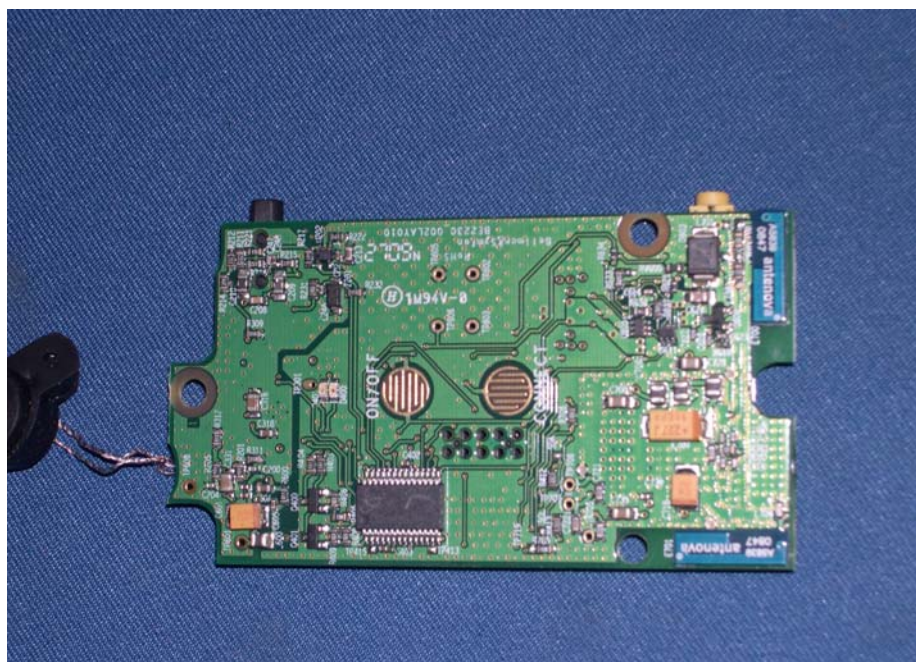

INTERTEK TESTING SERVICE

Report No.: HK09071589-2

Equipment Photographs Model : BE2230 (Internal)

INTERTEK TESTING SERVICE

Report No.: HK09071589-2

Equipment Photographs Model : BE2230 (Internal)

INTERTEK TESTING SERVICE

Report No.: HK09071589-2

Equipment Photographs Model : BE2230 (Internal)