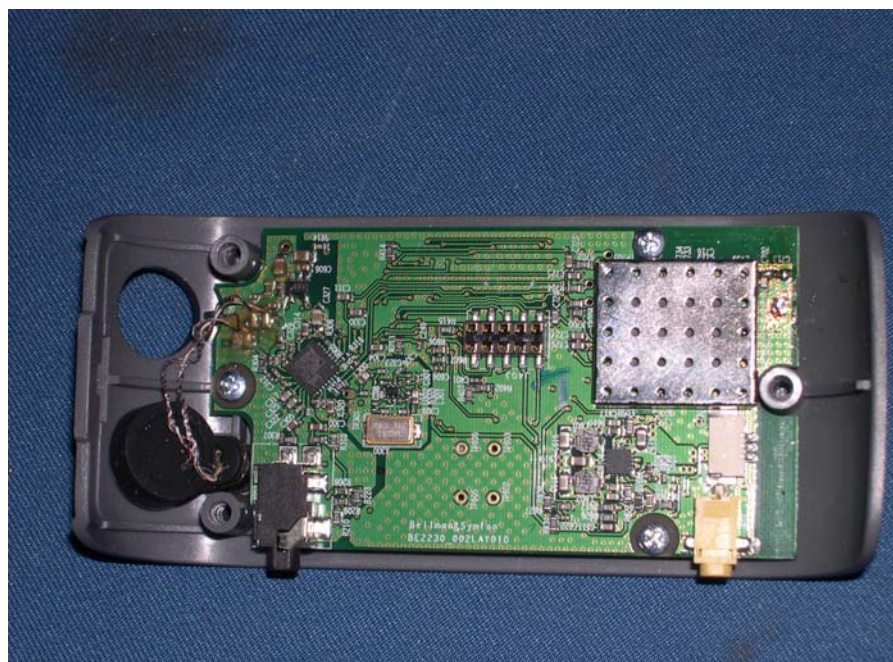

INTERTEK TESTING SERVICE

Report No.: HK09071589-2

Equipment Photographs Model : BE2230 (Internal)

INTERTEK TESTING SERVICE

Report No.: HK09071589-2

Equipment Photographs Model : BE2230 (Internal)

INTERTEK TESTING SERVICE

Report No.: HK09071589-2

Equipment Photographs Model : BE2230 (Internal)