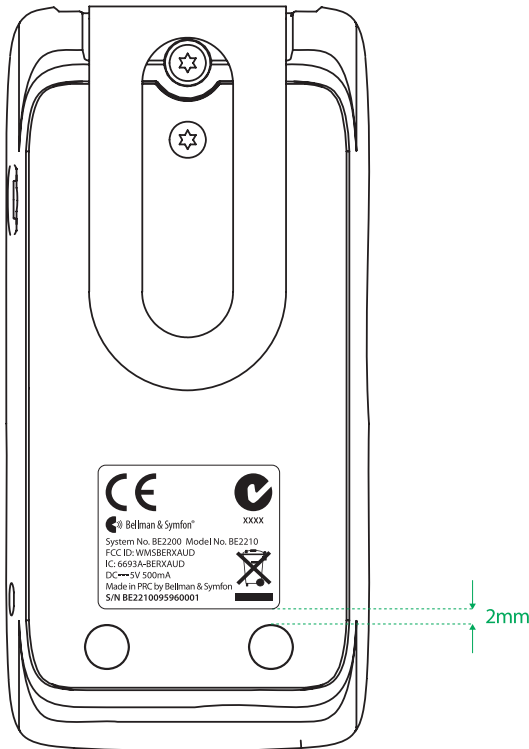

# PRINT FOR MODEL BE2210

BE2210\_035SLK003

Approval	Date	Signature
Artwork		
Technical		
Commercial		

## PLACEMENT BACK

### Suggested label size

24 x 19 mm

## ORIGINAL ARTWORK

22 x 16,9 mm

Measurements in green, do not print