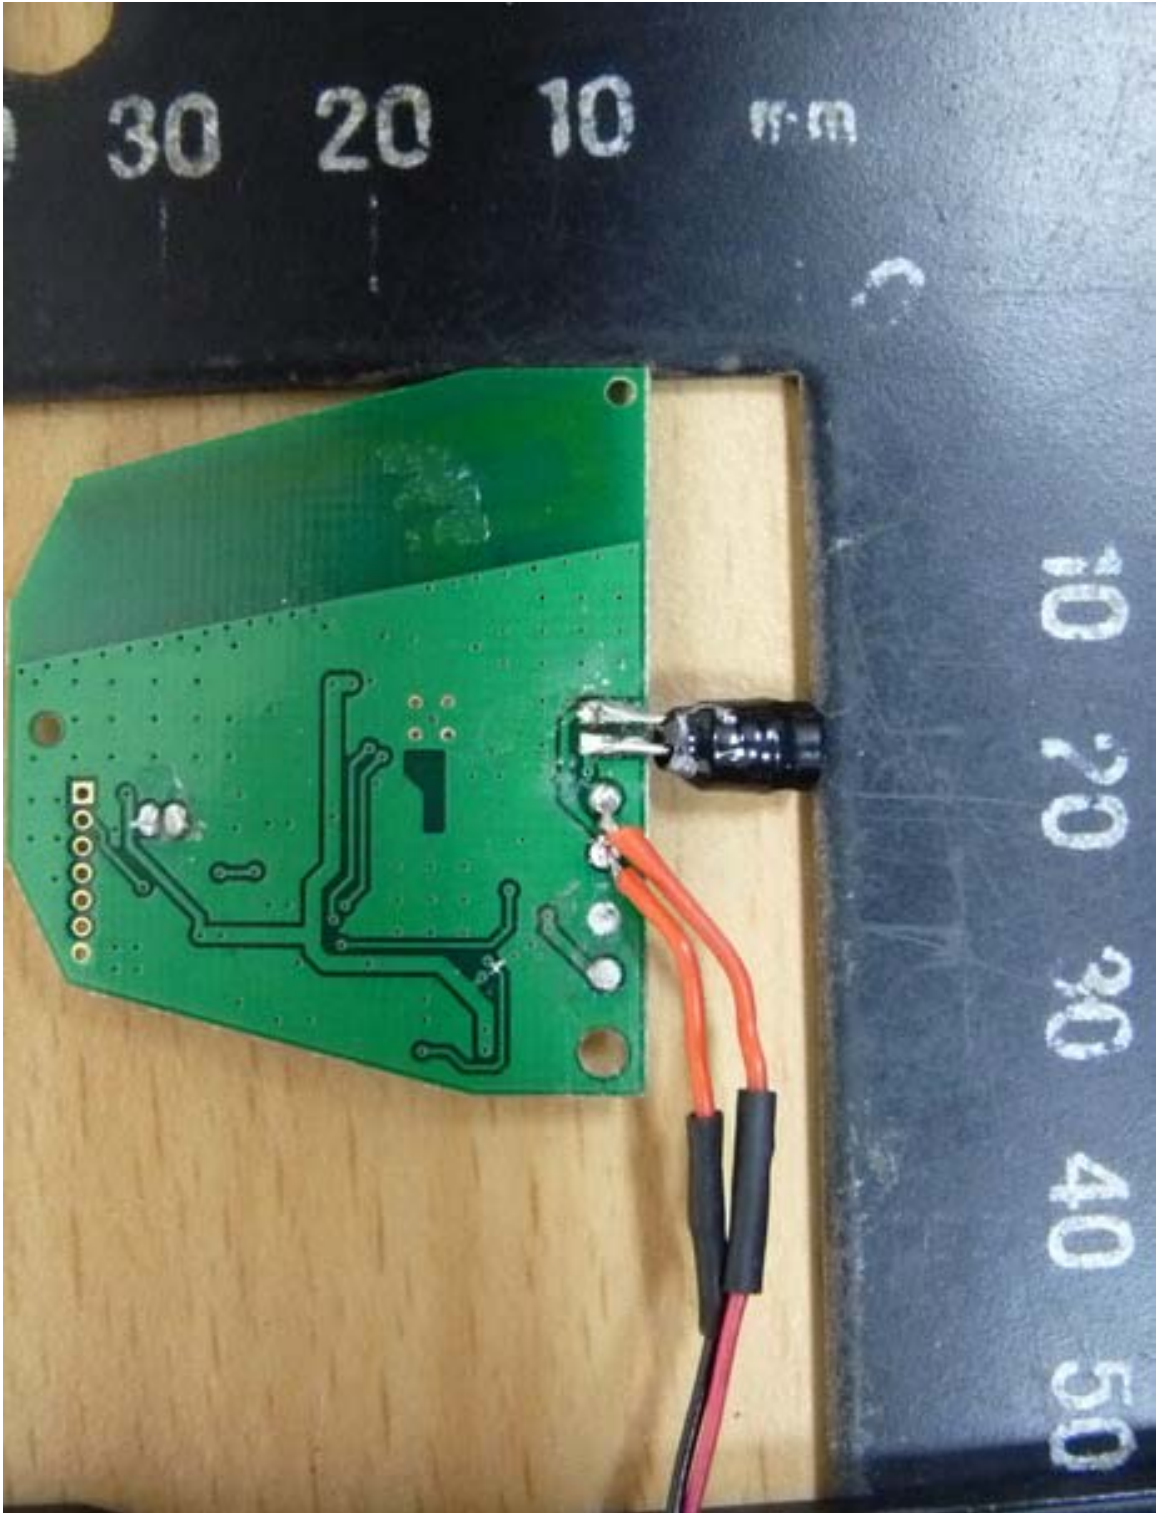

Registration number: W6M21402-13955-FCC

FCC ID: WMP507CXX

Internal Photos

Registration number: W6M21402-13955-FCC
FCC ID: WMP507CXX

PCB antenna / -2.9 dBi

Registration number: W6M21402-13955-FCC
FCC ID: WMPS07CXX