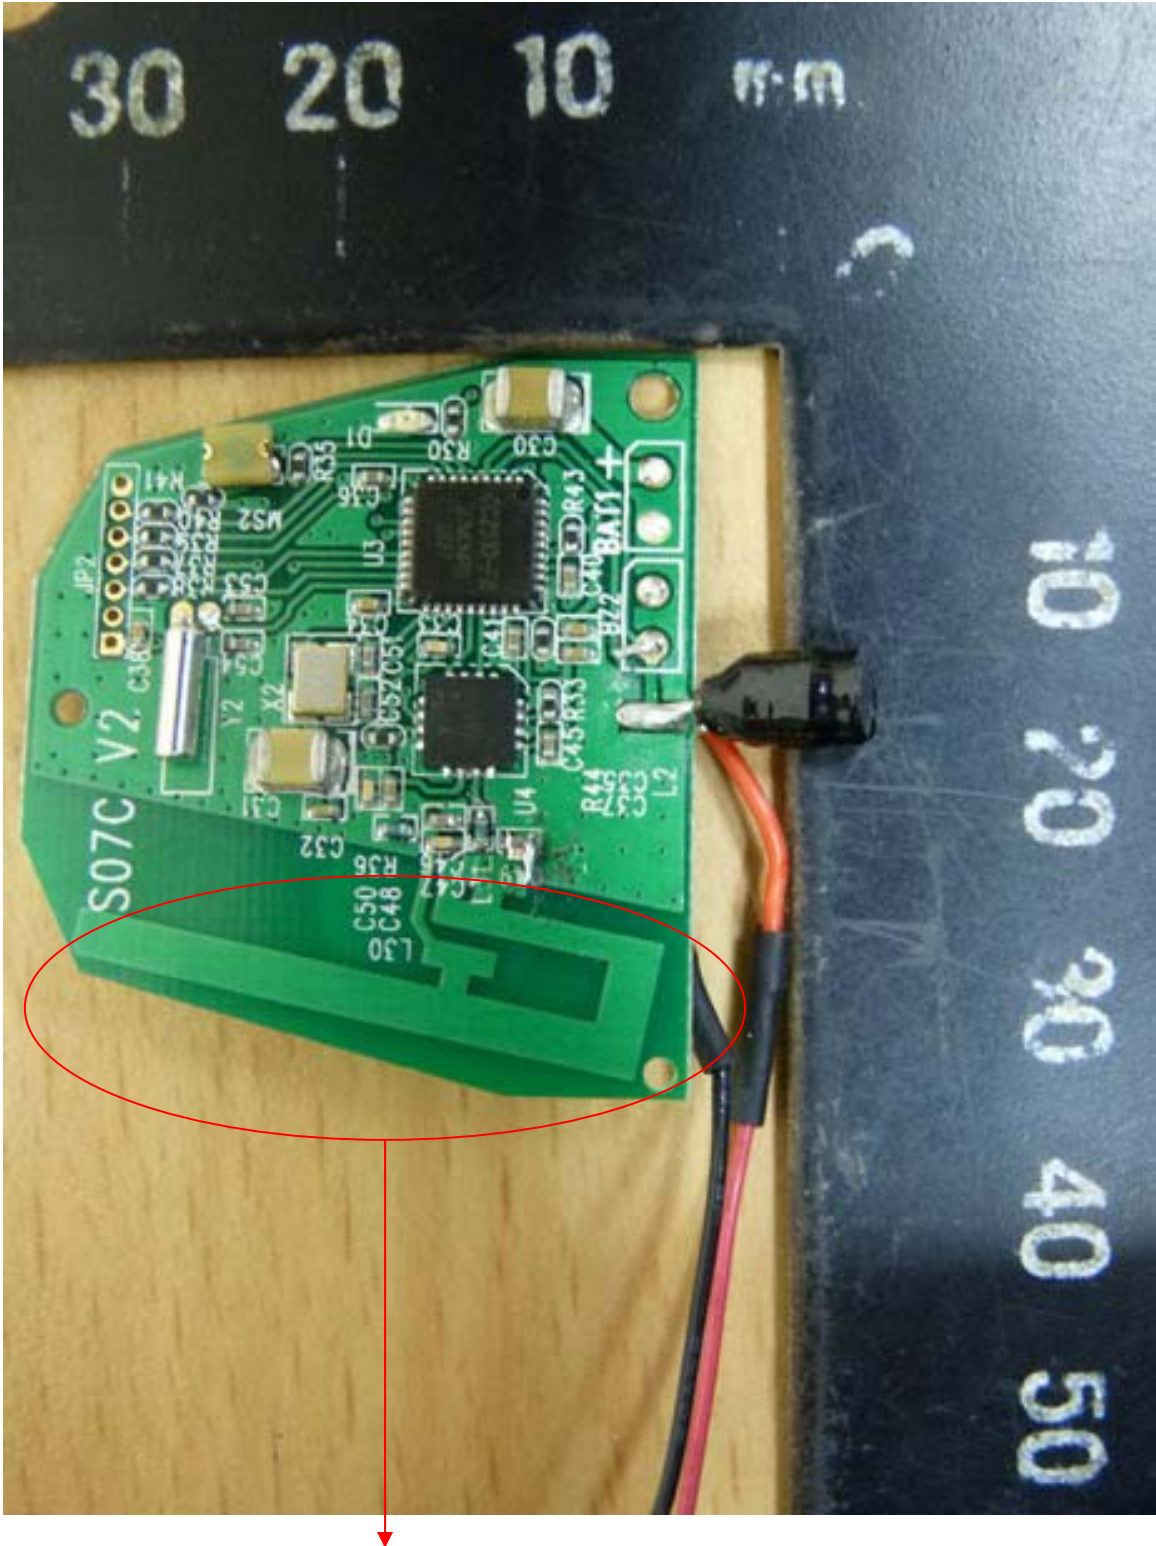

Registration number: W6M21402-13955-FCC

FCC ID: WMP507CXX

Internal Photos

Registration number: W6M21402-13955-FCC
FCC ID: WMP507CXX

PCB antenna / -2.9 dBi

Registration number: W6M21402-13955-FCC
FCC ID: WMPS07CXX