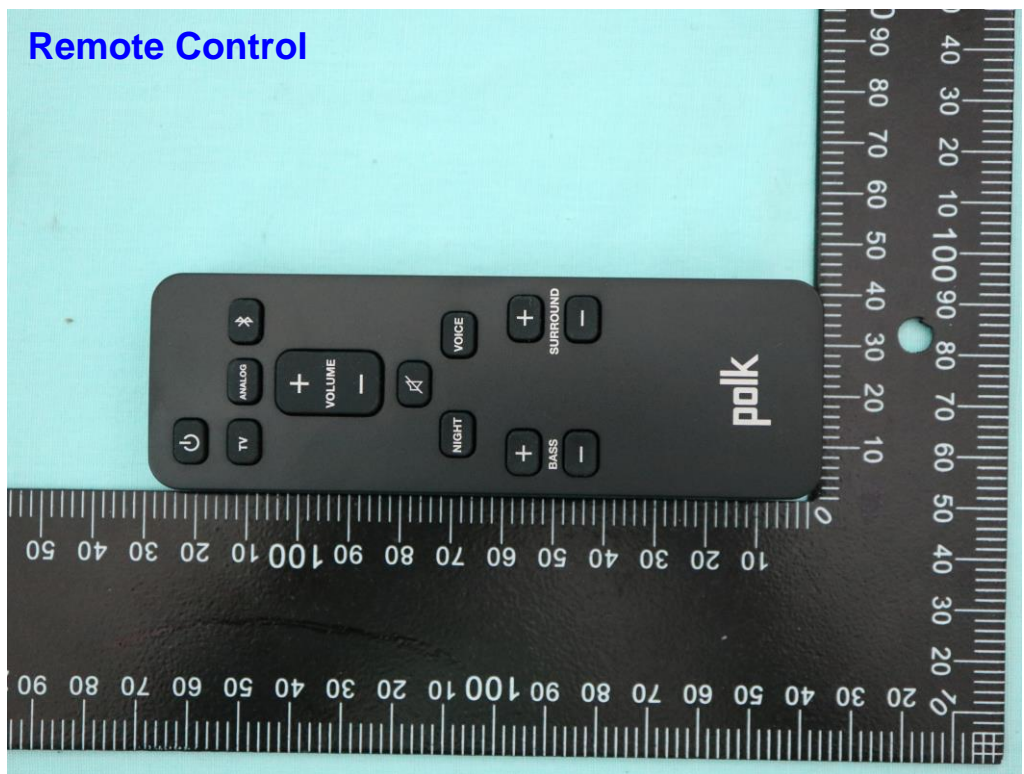

3.5mm Analog Cable

RCA Adapter (cable)

Remote Control

Battery (2AAA)

USB Dongle

————THE END————