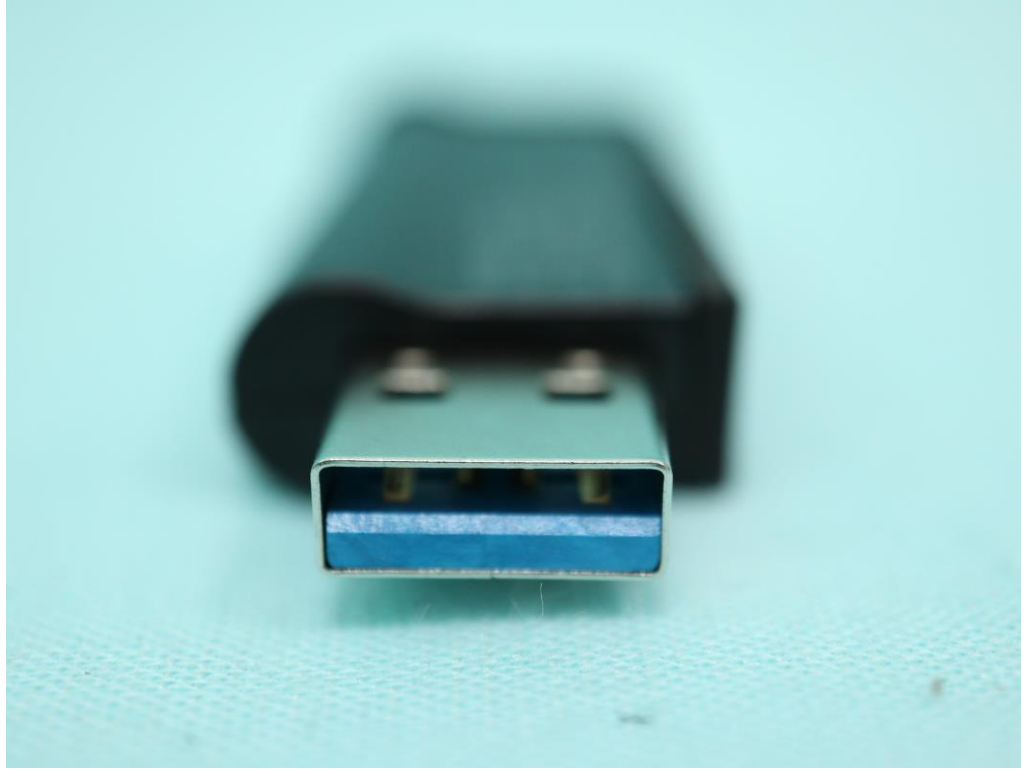

3.5mm Analog Cable

RCA Adapter (cable)

Remote Control

Battery (2AAA)

USB Dongle

————THE END————