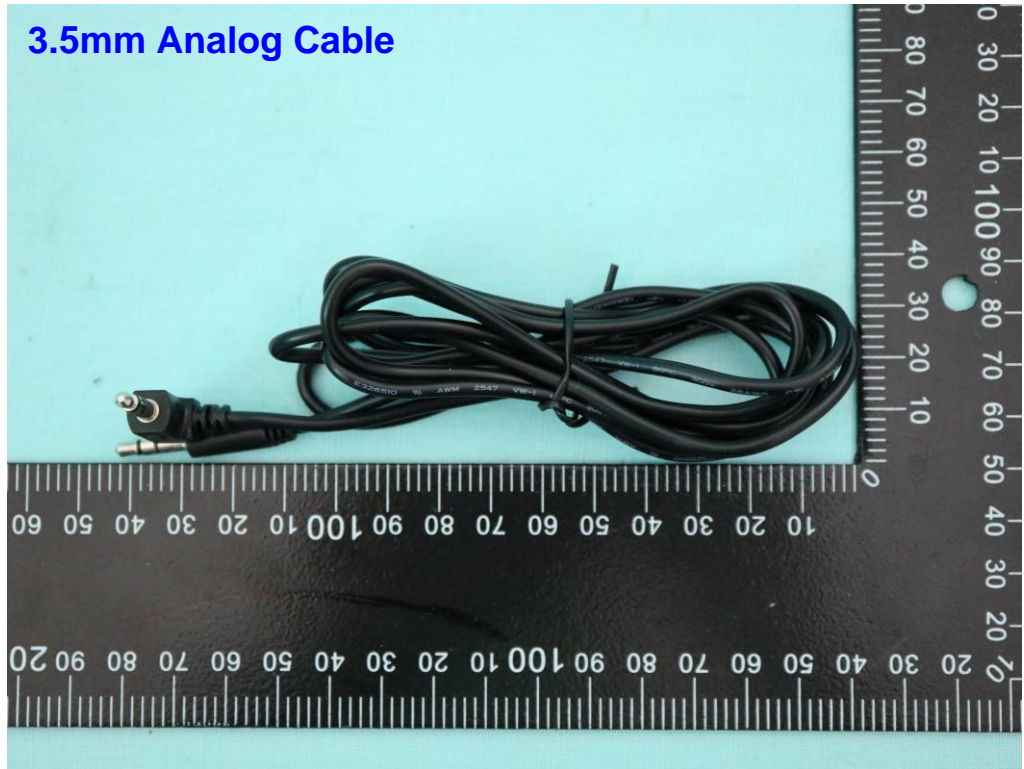

3.5mm Analog Cable

RCA Adapter (cable)

Remote Control

Battery (2AAA)

USB Dongle

————THE END————