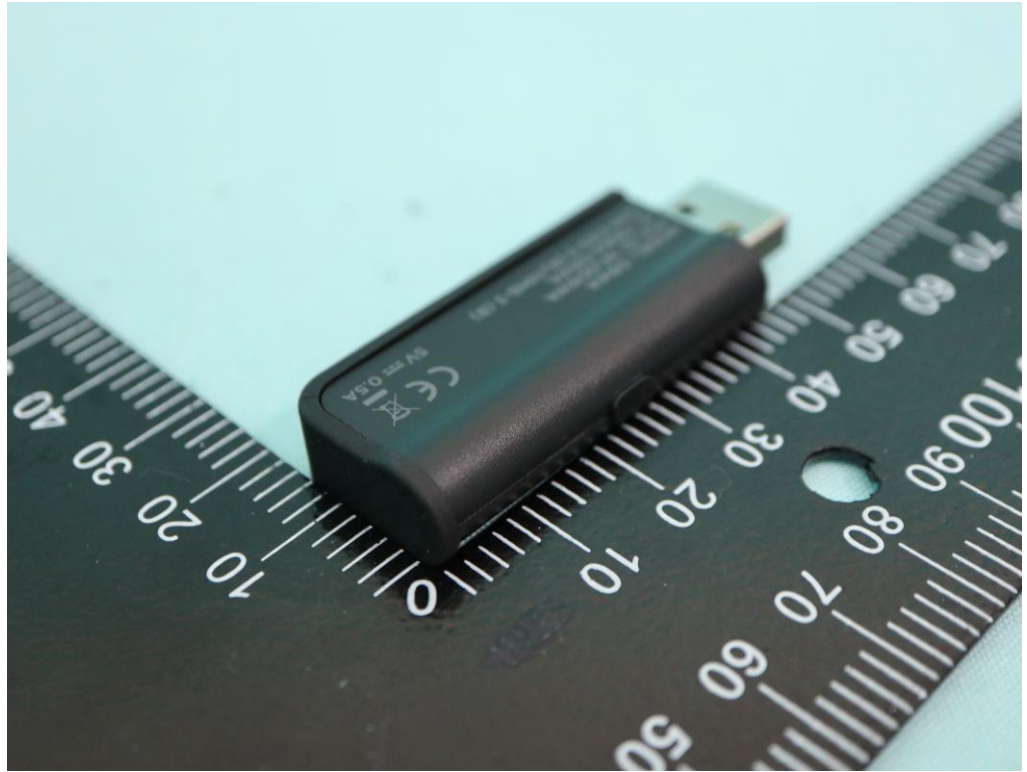

3.5mm Analog Cable

RCA Adapter (cable)

Remote Control

Battery (2AAA)

USB Dongle

————THE END————