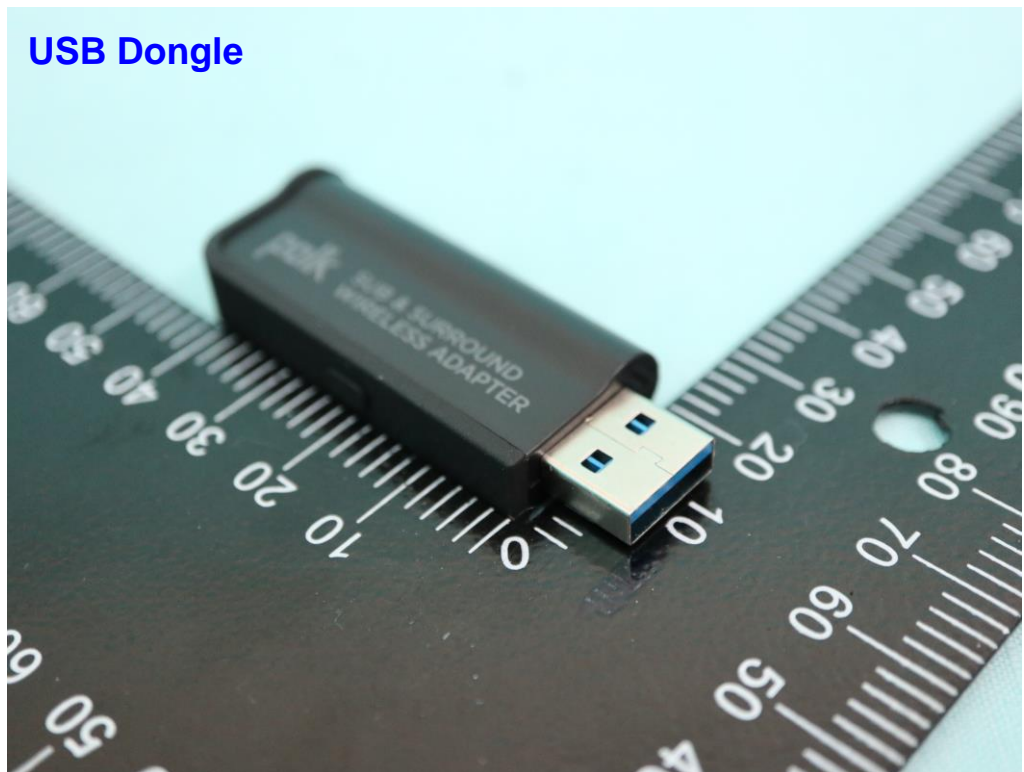

3.5mm Analog Cable

RCA Adapter (cable)

Remote Control

Battery (2AAA)

USB Dongle

————THE END————