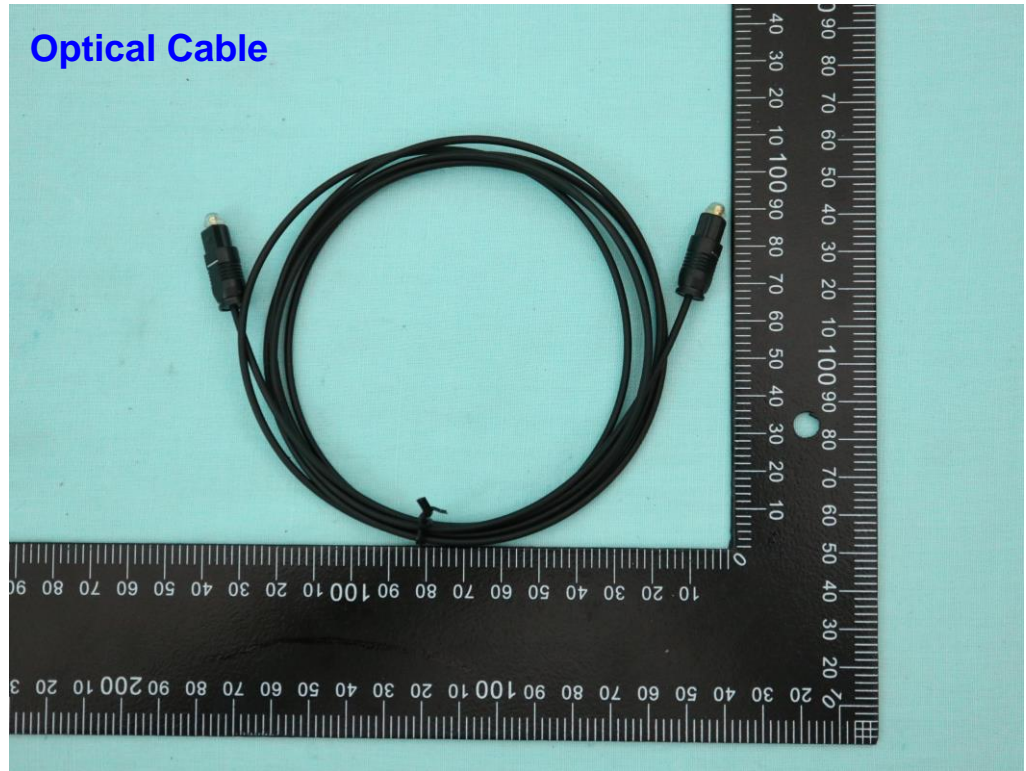

3.5mm Analog Cable

RCA Adapter (cable)

Remote Control

Battery (2AAA)

USB Dongle

————THE END————