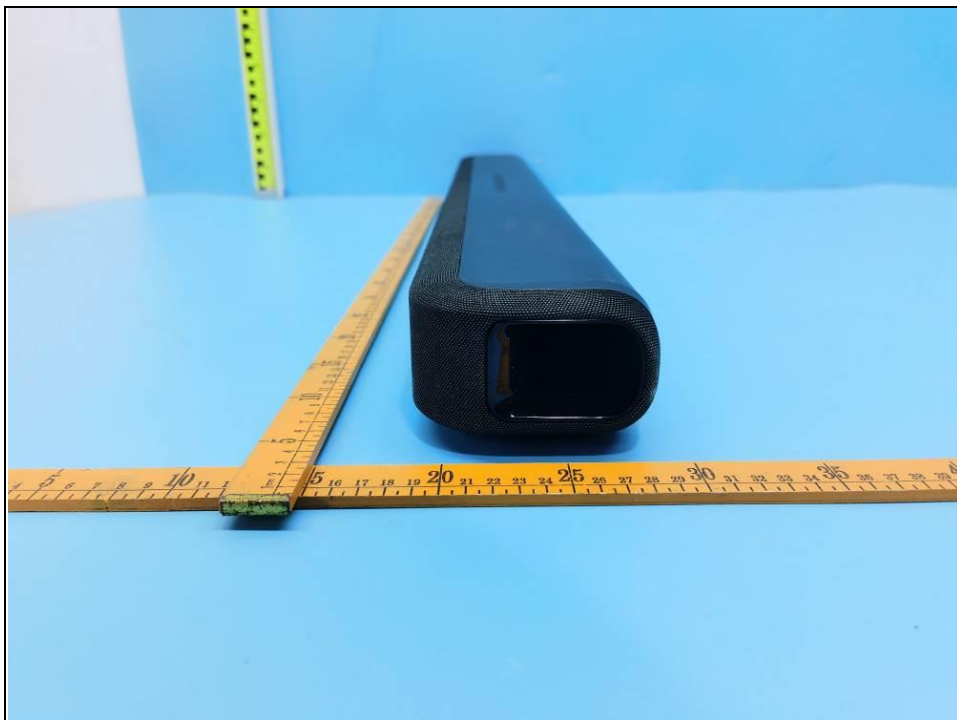

External EUT Photo

Test Model(s): TSRX1 TRUE SURROUND SB

Remote control