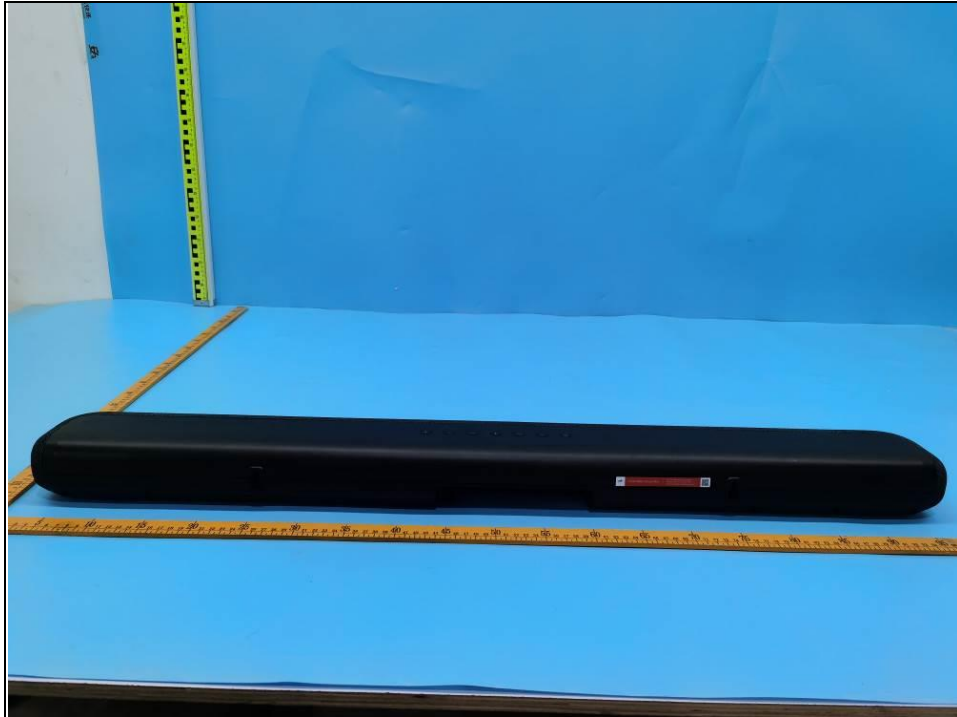

External EUT Photo

Test Model(s): TSRX1 TRUE SURROUND SB

Remote control