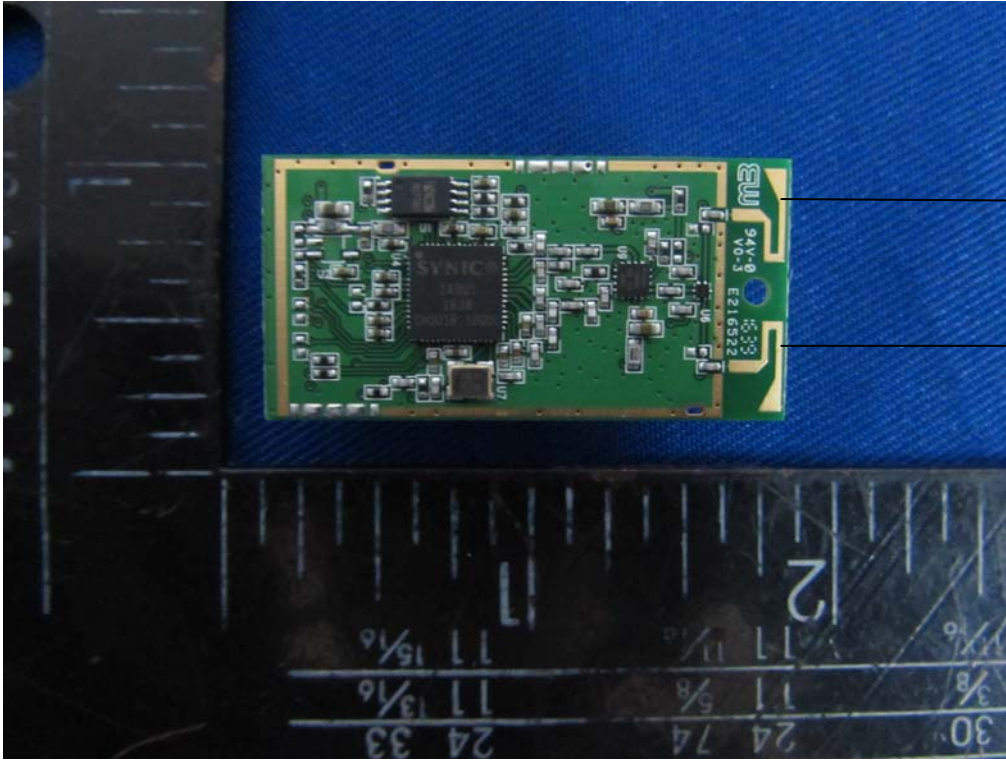

Internal Photos
M/N: SR1 WIRELESS SURROUNDS

Internal Photos
M/N: SR1 WIRELESS SURROUNDS

Internal Photos

M/N: SR1 WIRELESS SURROUNDS

5.8G
Antenna A

5.8G
Antenna B