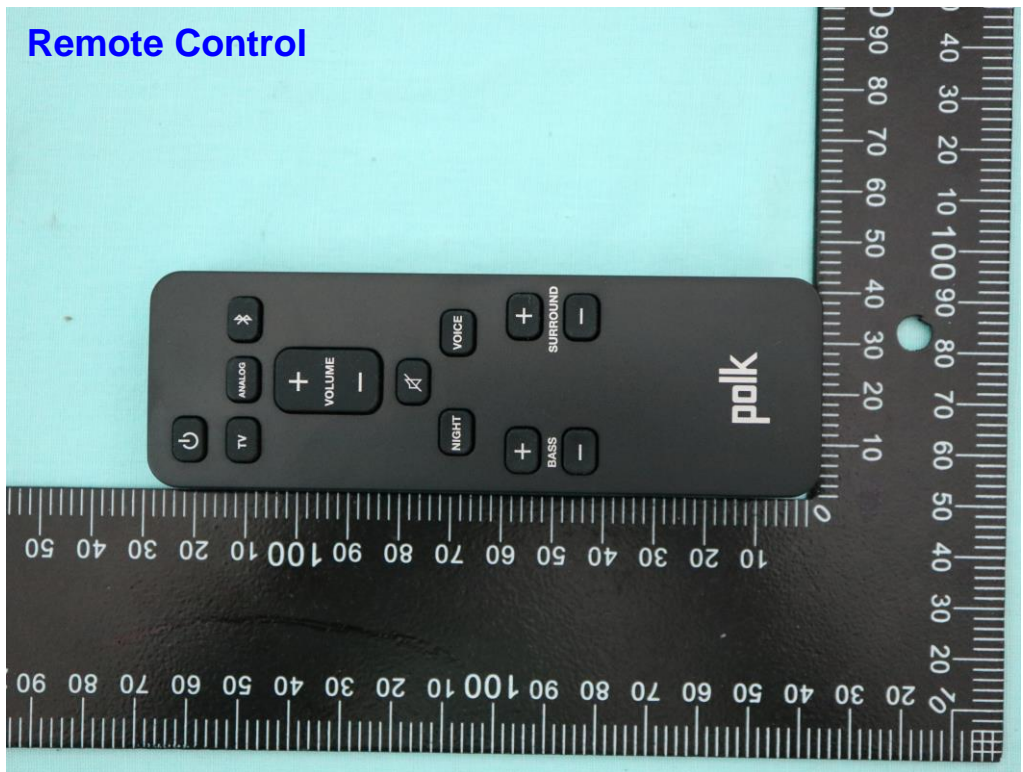

3.5mm Analog Cable

RCA Adapter (cable)

Remote Control

USB Dongle

————THE END————