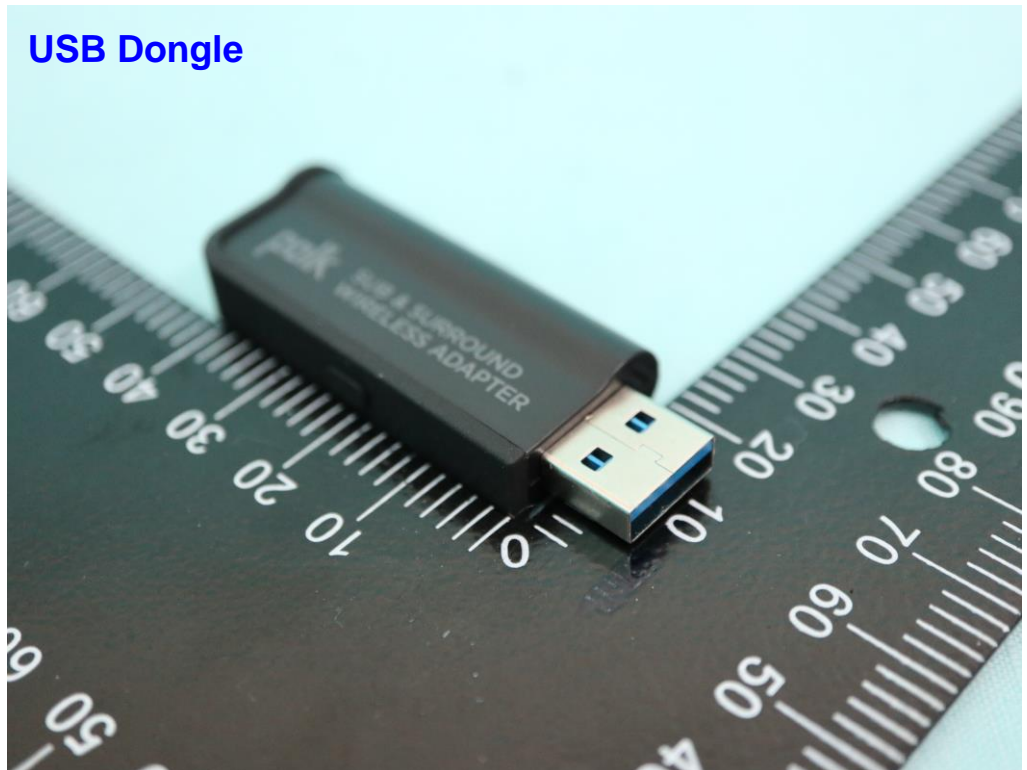

3.5mm Analog Cable

RCA Adapter (cable)

Remote Control

USB Dongle

————THE END————