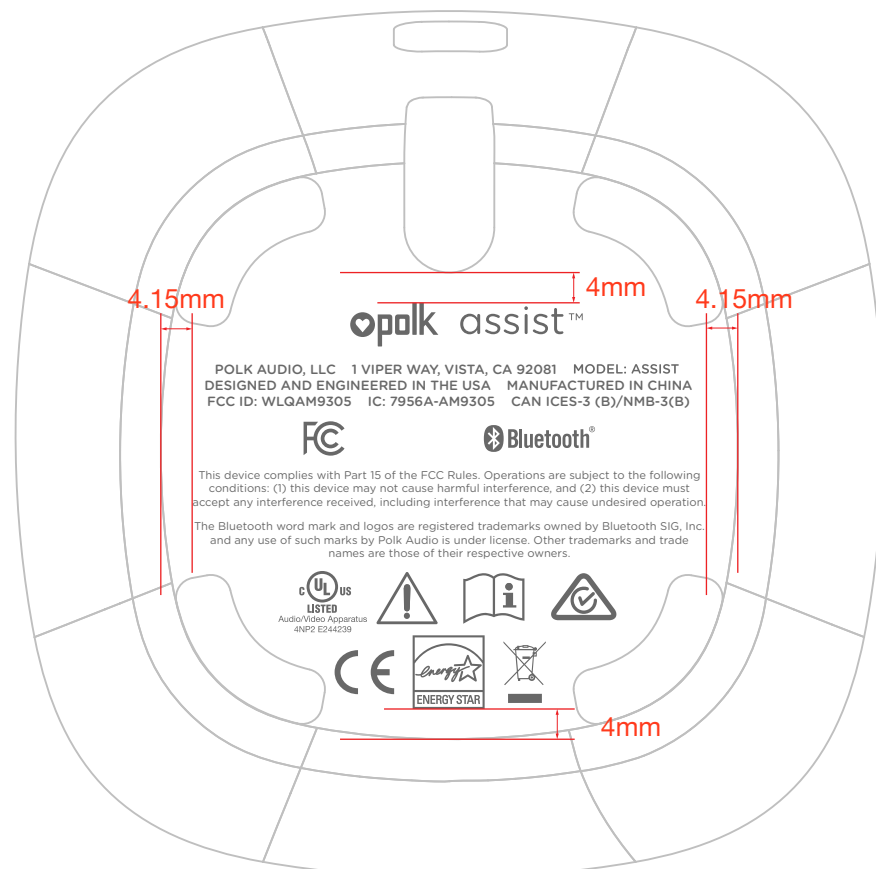

PLACEMENT

ARTWORK

**Colors**

**Dark Sku**  
Pantone Black 7C

**Light Sku**  
Pantone Cool Gray 1C

opalk		HBP3949 AT1 FCC/REG/SAFETY ARTWORK					
<b>Date</b>	08/07/2017	<b>Approvals</b>	<b>Signature</b>	<b>Date</b>	<b>Revision</b>	<b>Date</b>	<b>Description</b>
<b>Drawing #</b>	#HBP3949				<b>A</b>	08/07/2017	Original
<b>Scale</b>	Full Size				<b>B</b>	10/11/2017	Updated product name, different color artwork for each sku
<b>Prepared by</b>	Mark Werle				<b>C</b>	11/08/2017	updated product logo and grey sku color and finish
<b>Color</b>	Pantone Black 7C Pantone Cool Gray 1C				<b>D</b>	11/28/2017	fixed "causeharmful" spacing issue
<b>Process</b>	screenprinted						
<b>Finish</b>	gloss						
<b>Notes</b>							