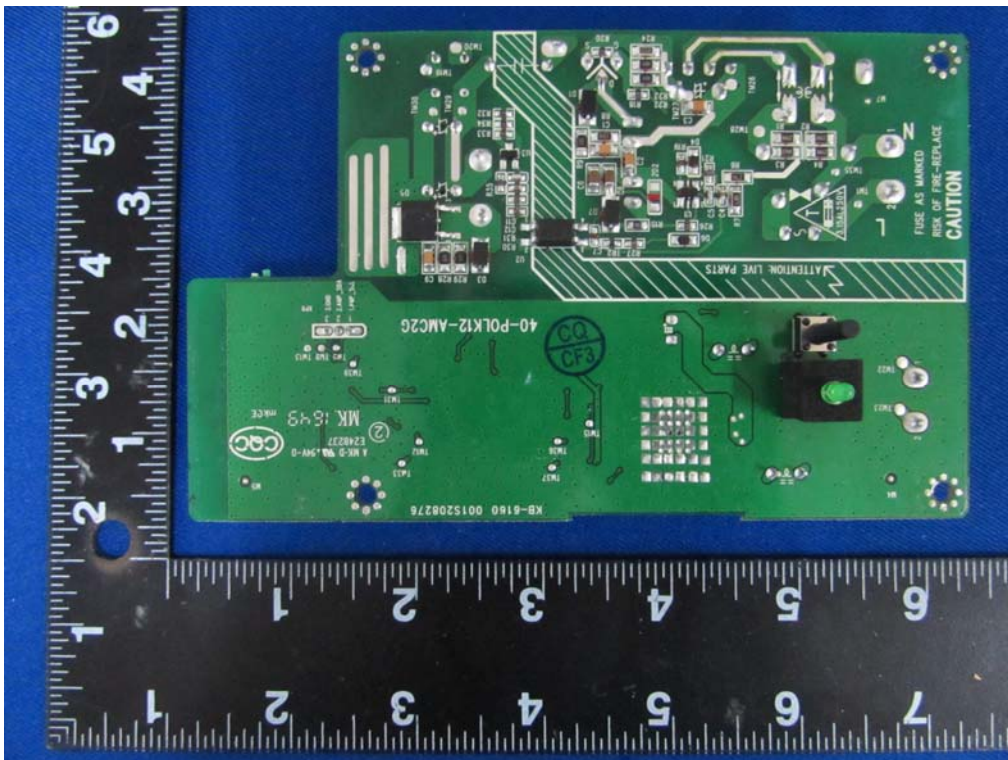

Internal Photos
M/N: SIGNA S1 SUBWOOFER

Internal Photos
M/N: SIGNA S1 SUBWOOFER

2.4G
Wireless
Antenna