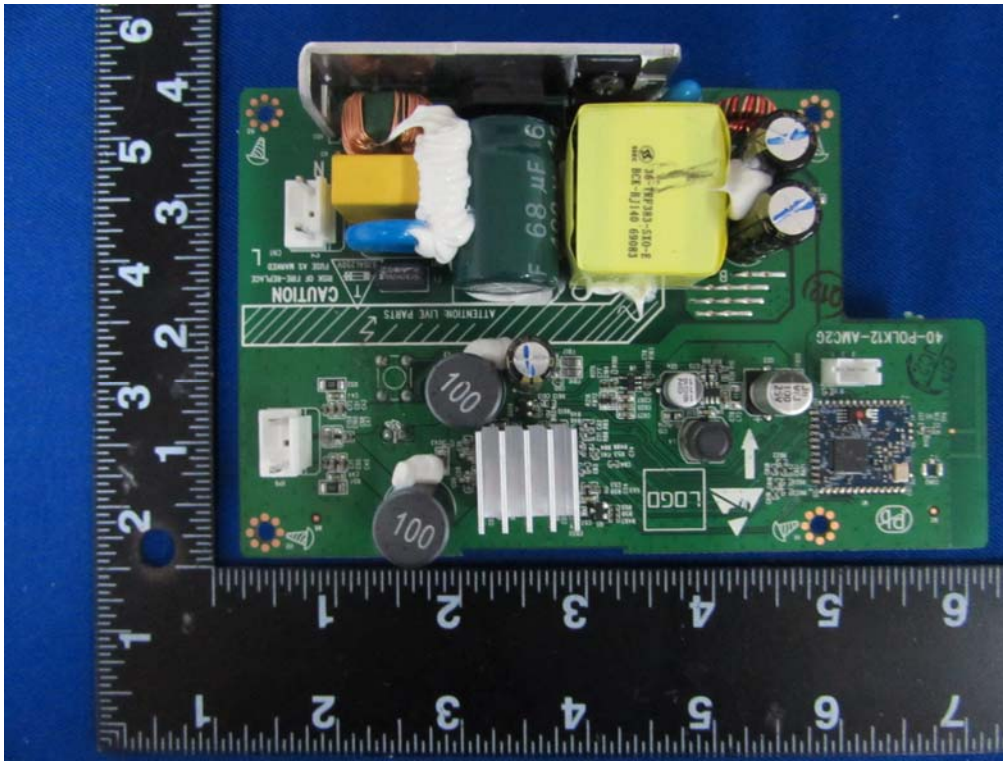

Internal Photos
M/N: SIGNA S1 SUBWOOFER

Internal Photos
M/N: SIGNA S1 SUBWOOFER

2.4G
Wireless
Antenna