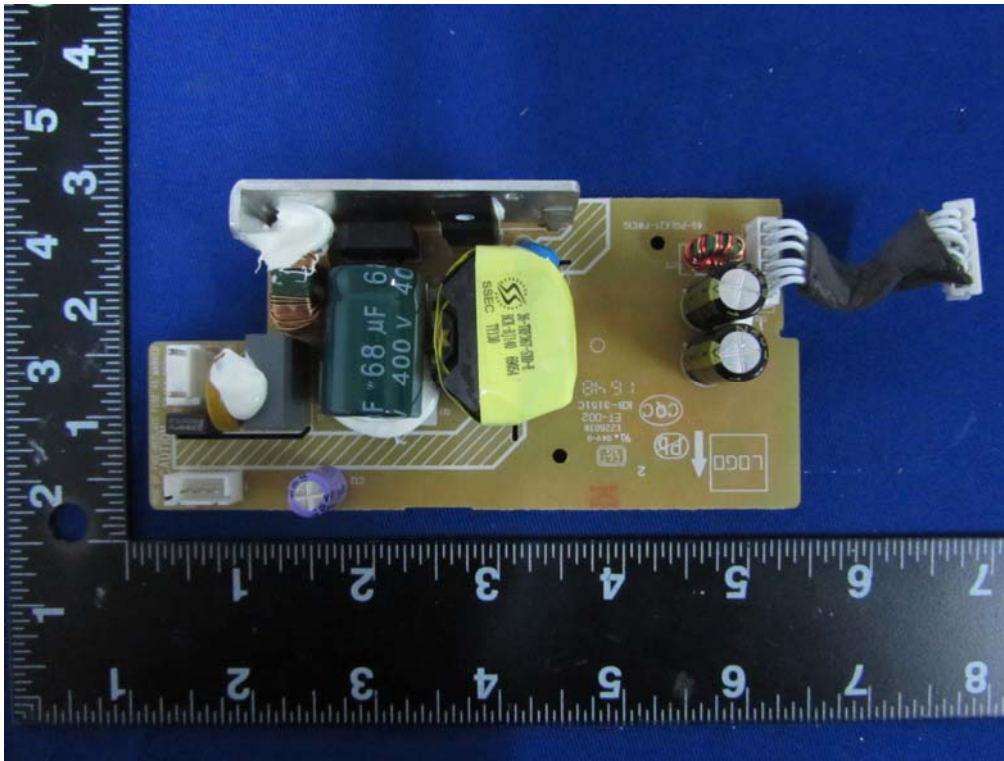

**Internal Photos**  
M/N: SIGNA S1 SOUND BAR

2.4G  
Wireless  
Antenna

**Internal Photos**  
M/N: SIGNA S1 SOUND BAR

**Internal Photos**  
M/N: SIGNA S1 SOUND BAR

2.4G  
Wireless  
Antenna

**Internal Photos**  
M/N: SIGNA S1 SOUND BAR

2.4G  
Wireless  
ipex  
connector

**Internal Photos**  
M/N: SIGNA S1 SOUND BAR

**Internal Photos**  
M/N: SIGNA S1 SOUND BAR

Bluetooth  
Antenna

Bluetooth  
ipeX  
connector

**Internal Photos**  
M/N: SIGNA S1 SOUND BAR