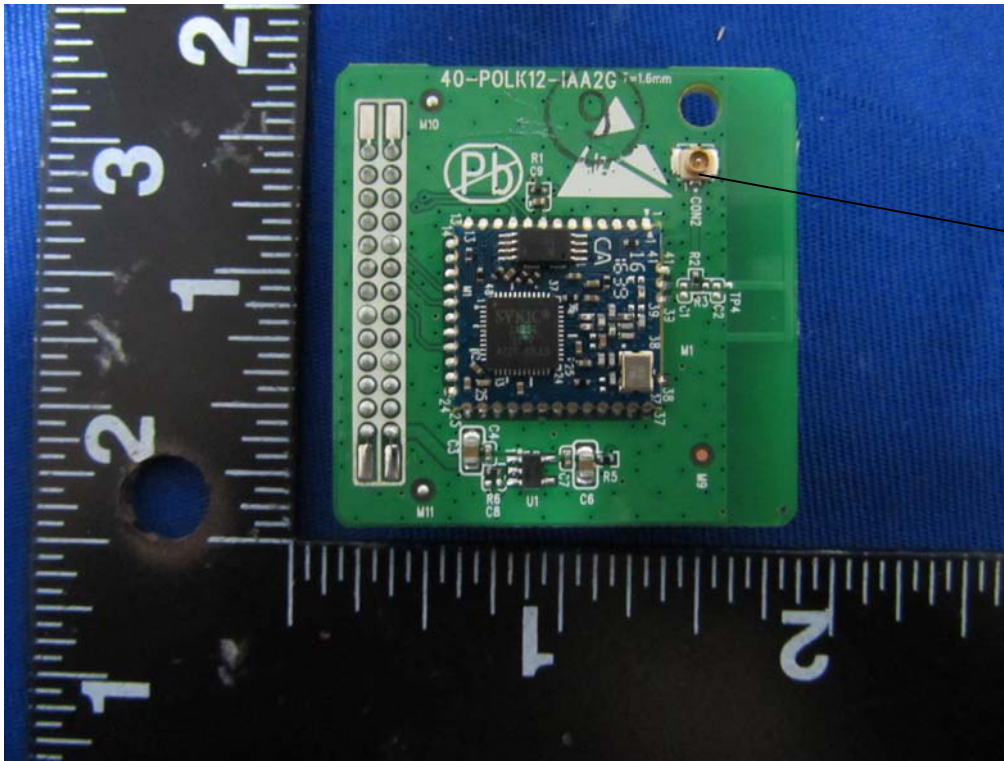

**Internal Photos**  
M/N: SIGNA S1 SOUND BAR

2.4G  
Wireless  
Antenna

**Internal Photos**  
M/N: SIGNA S1 SOUND BAR

**Internal Photos**  
M/N: SIGNA S1 SOUND BAR

2.4G  
Wireless  
Antenna

**Internal Photos**  
M/N: SIGNA S1 SOUND BAR

2.4G  
Wireless  
ipex  
connector

**Internal Photos**  
M/N: SIGNA S1 SOUND BAR

**Internal Photos**  
M/N: SIGNA S1 SOUND BAR

Bluetooth  
Antenna

Bluetooth  
ipeX  
connector

**Internal Photos**  
M/N: SIGNA S1 SOUND BAR