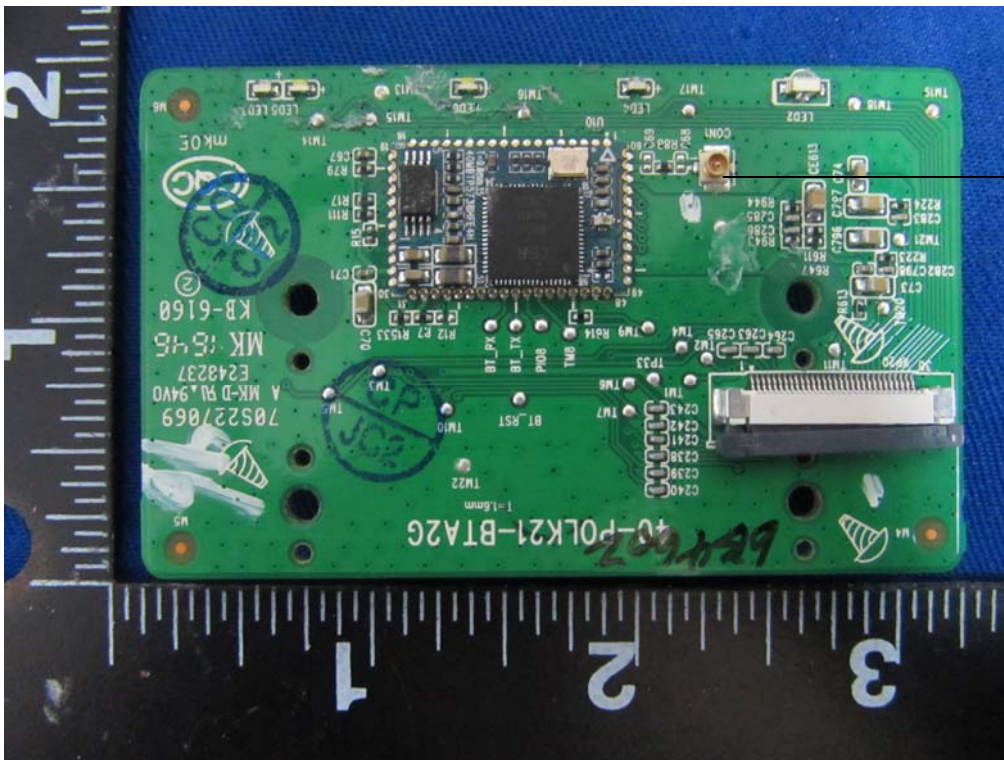

**Internal Photos**  
M/N: SIGNA S1 SOUND BAR

2.4G  
Wireless  
Antenna

**Internal Photos**  
M/N: SIGNA S1 SOUND BAR

**Internal Photos**  
M/N: SIGNA S1 SOUND BAR

2.4G  
Wireless  
Antenna

**Internal Photos**  
M/N: SIGNA S1 SOUND BAR

2.4G  
Wireless  
ipex  
connector

**Internal Photos**  
M/N: SIGNA S1 SOUND BAR

**Internal Photos**  
M/N: SIGNA S1 SOUND BAR

Bluetooth  
Antenna

Bluetooth  
ipeX  
connector

**Internal Photos**  
M/N: SIGNA S1 SOUND BAR