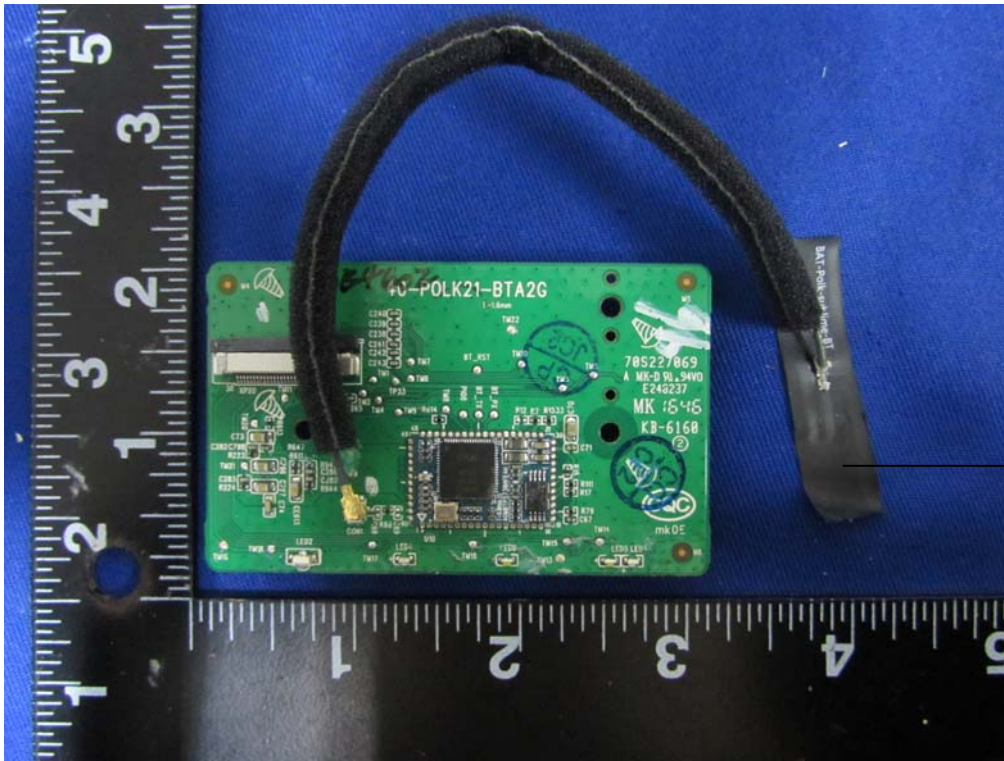

**Internal Photos**  
M/N: SIGNA S1 SOUND BAR

2.4G  
Wireless  
Antenna

**Internal Photos**  
M/N: SIGNA S1 SOUND BAR

**Internal Photos**  
M/N: SIGNA S1 SOUND BAR

2.4G  
Wireless  
Antenna

**Internal Photos**  
M/N: SIGNA S1 SOUND BAR

2.4G  
Wireless  
ipex  
connector

**Internal Photos**  
M/N: SIGNA S1 SOUND BAR

**Internal Photos**  
M/N: SIGNA S1 SOUND BAR

Bluetooth  
Antenna

Bluetooth  
ipeX  
connector

**Internal Photos**  
M/N: SIGNA S1 SOUND BAR