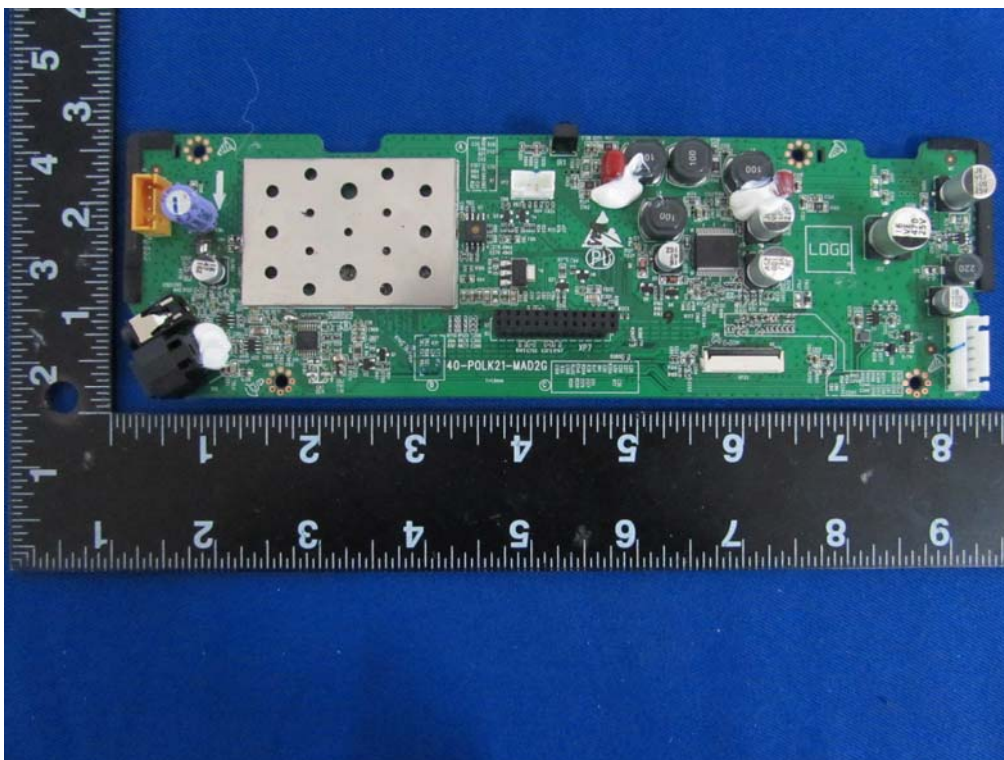

**Internal Photos**  
M/N: SIGNA S1 SOUND BAR

2.4G  
Wireless  
Antenna

**Internal Photos**  
M/N: SIGNA S1 SOUND BAR

**Internal Photos**  
M/N: SIGNA S1 SOUND BAR

2.4G  
Wireless  
Antenna

**Internal Photos**  
M/N: SIGNA S1 SOUND BAR

2.4G  
Wireless  
ipex  
connector

**Internal Photos**  
M/N: SIGNA S1 SOUND BAR

**Internal Photos**  
M/N: SIGNA S1 SOUND BAR

Bluetooth  
Antenna

Bluetooth  
ipeX  
connector

**Internal Photos**  
M/N: SIGNA S1 SOUND BAR