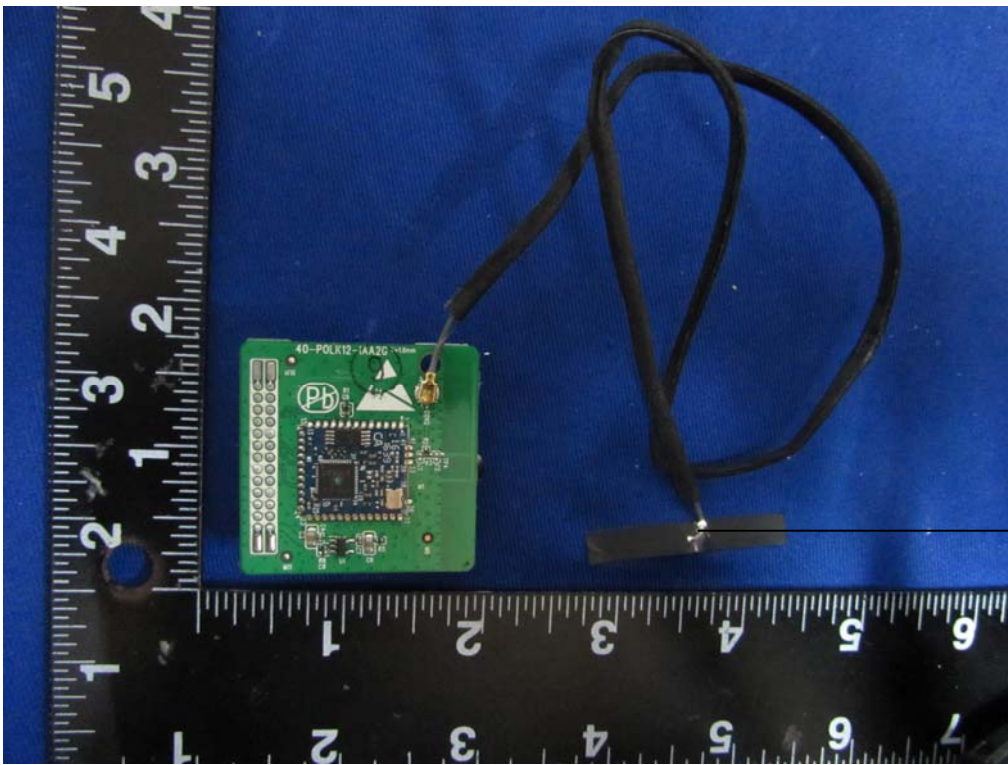

**Internal Photos**  
M/N: SIGNA S1 SOUND BAR

2.4G  
Wireless  
Antenna

**Internal Photos**  
M/N: SIGNA S1 SOUND BAR

**Internal Photos**  
M/N: SIGNA S1 SOUND BAR

2.4G  
Wireless  
Antenna

**Internal Photos**  
M/N: SIGNA S1 SOUND BAR

2.4G  
Wireless  
ipex  
connector

**Internal Photos**  
M/N: SIGNA S1 SOUND BAR

**Internal Photos**  
M/N: SIGNA S1 SOUND BAR

Bluetooth  
Antenna

Bluetooth  
ipeX  
connector

**Internal Photos**  
M/N: SIGNA S1 SOUND BAR