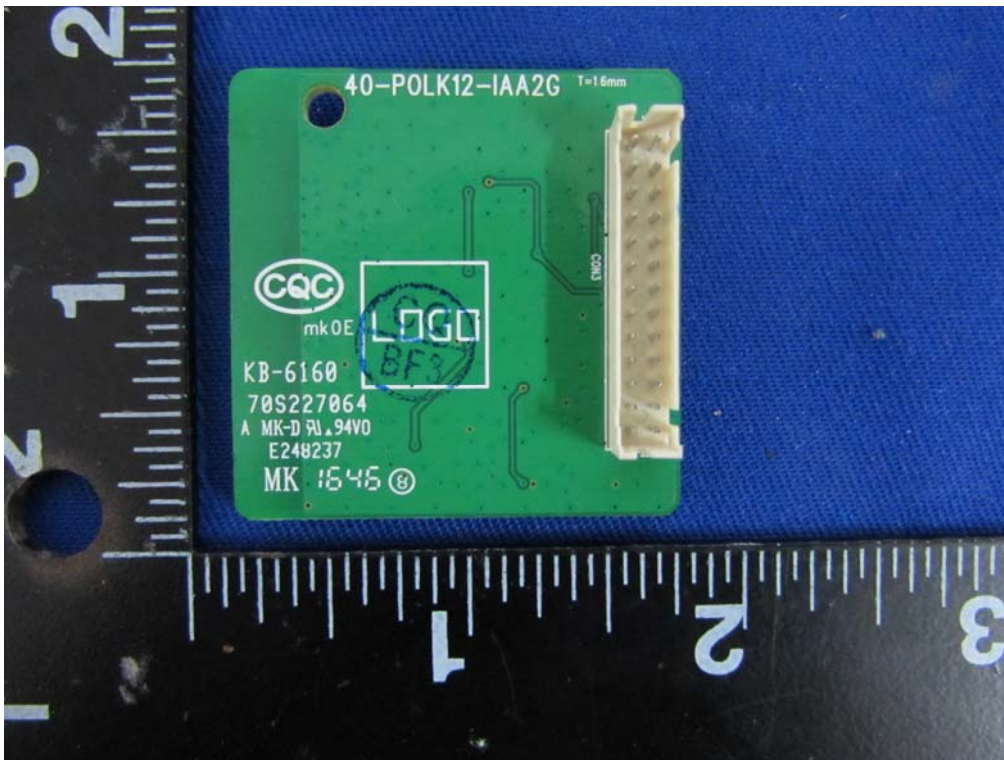

**Internal Photos**  
M/N: SIGNA S1 SOUND BAR

2.4G  
Wireless  
Antenna

**Internal Photos**  
M/N: SIGNA S1 SOUND BAR

**Internal Photos**  
M/N: SIGNA S1 SOUND BAR

2.4G  
Wireless  
Antenna

**Internal Photos**  
M/N: SIGNA S1 SOUND BAR

2.4G  
Wireless  
ipex  
connector

**Internal Photos**  
M/N: SIGNA S1 SOUND BAR

**Internal Photos**  
M/N: SIGNA S1 SOUND BAR

Bluetooth  
Antenna

Bluetooth  
ipeX  
connector

**Internal Photos**  
M/N: SIGNA S1 SOUND BAR