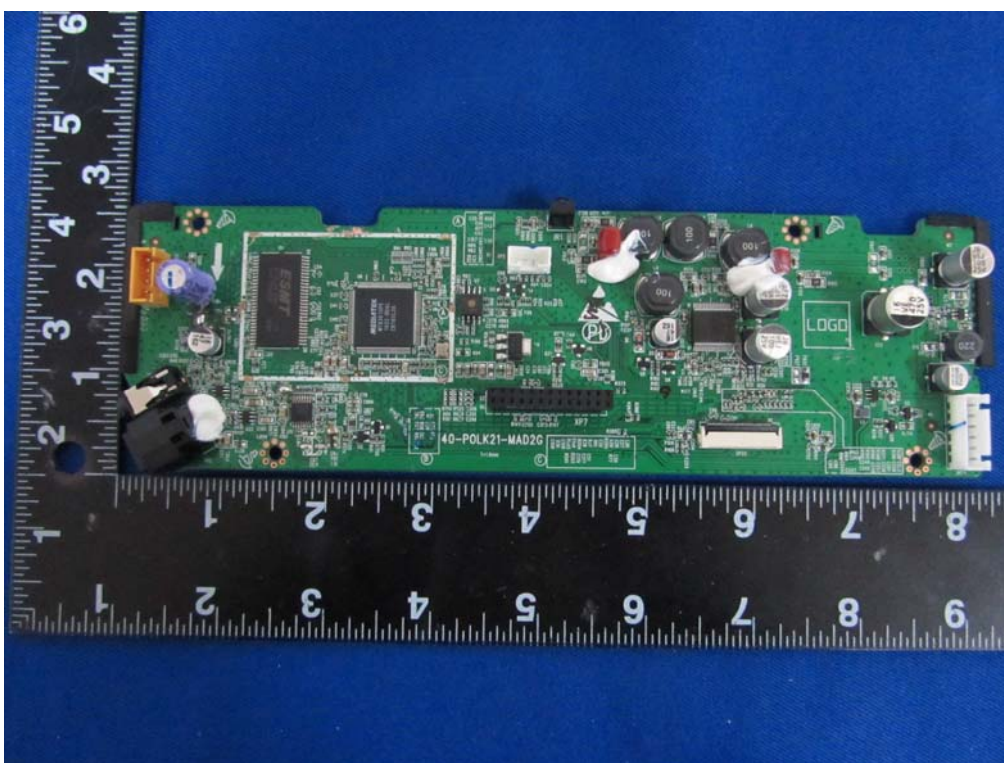

**Internal Photos**  
M/N: SIGNA S1 SOUND BAR

2.4G  
Wireless  
Antenna

**Internal Photos**  
M/N: SIGNA S1 SOUND BAR

**Internal Photos**  
M/N: SIGNA S1 SOUND BAR

2.4G  
Wireless  
Antenna

**Internal Photos**  
M/N: SIGNA S1 SOUND BAR

2.4G  
Wireless  
ipex  
connector

**Internal Photos**  
M/N: SIGNA S1 SOUND BAR

**Internal Photos**  
M/N: SIGNA S1 SOUND BAR

Bluetooth  
Antenna

Bluetooth  
ipeX  
connector

**Internal Photos**  
M/N: SIGNA S1 SOUND BAR