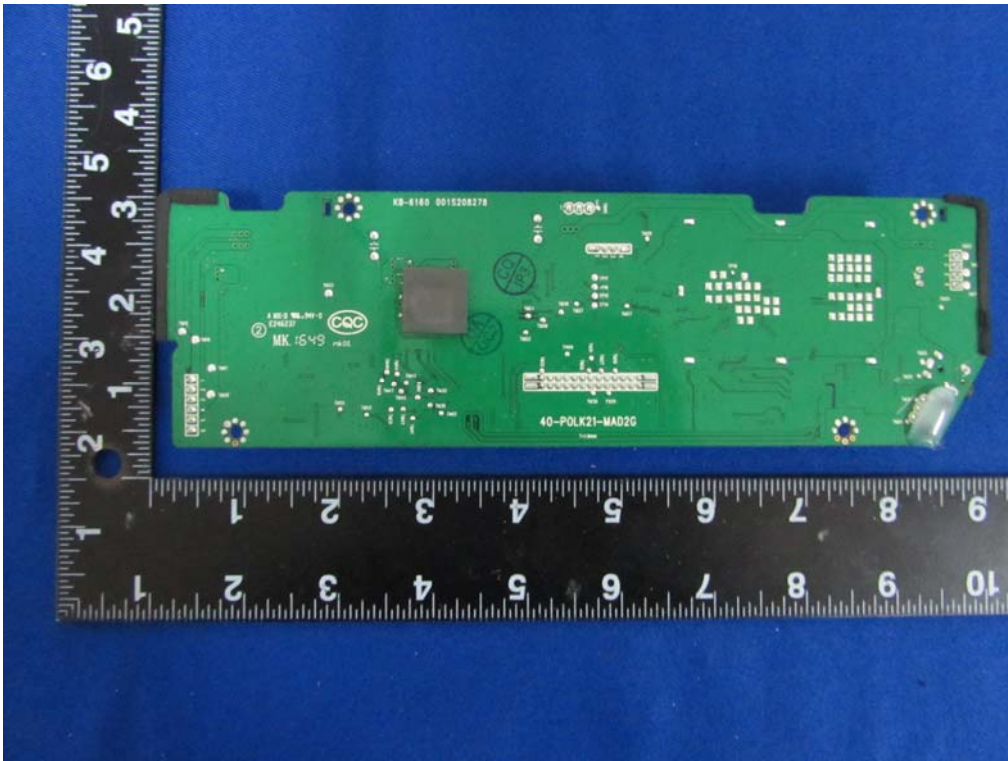

**Internal Photos**  
M/N: SIGNA S1 SOUND BAR

2.4G  
Wireless  
Antenna

**Internal Photos**  
M/N: SIGNA S1 SOUND BAR

**Internal Photos**  
M/N: SIGNA S1 SOUND BAR

2.4G  
Wireless  
Antenna

**Internal Photos**  
M/N: SIGNA S1 SOUND BAR

2.4G  
Wireless  
ipex  
connector

**Internal Photos**  
M/N: SIGNA S1 SOUND BAR

**Internal Photos**  
M/N: SIGNA S1 SOUND BAR

Bluetooth  
Antenna

Bluetooth  
ipeX  
connector

**Internal Photos**  
M/N: SIGNA S1 SOUND BAR