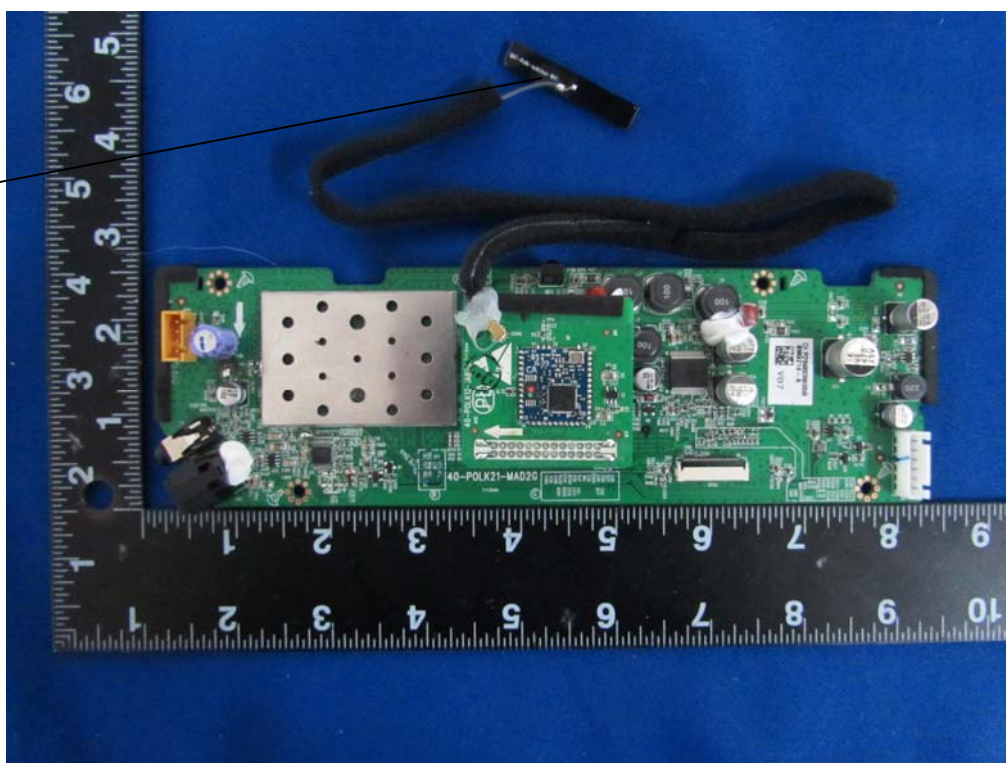

**Internal Photos**  
M/N: SIGNA S1 SOUND BAR

2.4G  
Wireless  
Antenna

**Internal Photos**  
M/N: SIGNA S1 SOUND BAR

**Internal Photos**  
M/N: SIGNA S1 SOUND BAR

2.4G  
Wireless  
Antenna

**Internal Photos**  
M/N: SIGNA S1 SOUND BAR

2.4G  
Wireless  
ipex  
connector

**Internal Photos**  
M/N: SIGNA S1 SOUND BAR

**Internal Photos**  
M/N: SIGNA S1 SOUND BAR

Bluetooth  
Antenna

Bluetooth  
ipeX  
connector

**Internal Photos**  
M/N: SIGNA S1 SOUND BAR