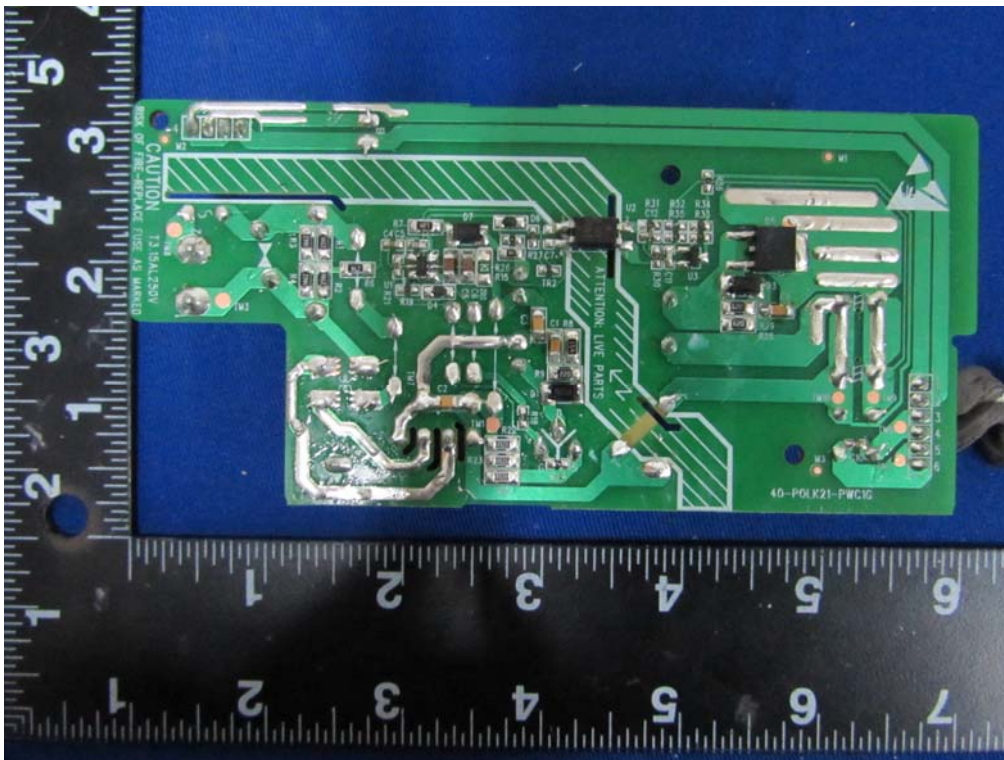

**Internal Photos**  
M/N: SIGNA S1 SOUND BAR

2.4G  
Wireless  
Antenna

**Internal Photos**  
M/N: SIGNA S1 SOUND BAR

**Internal Photos**  
M/N: SIGNA S1 SOUND BAR

2.4G  
Wireless  
Antenna

**Internal Photos**  
M/N: SIGNA S1 SOUND BAR

2.4G  
Wireless  
ipex  
connector

**Internal Photos**  
M/N: SIGNA S1 SOUND BAR

**Internal Photos**  
M/N: SIGNA S1 SOUND BAR

Bluetooth  
Antenna

Bluetooth  
ipeX  
connector

**Internal Photos**  
M/N: SIGNA S1 SOUND BAR