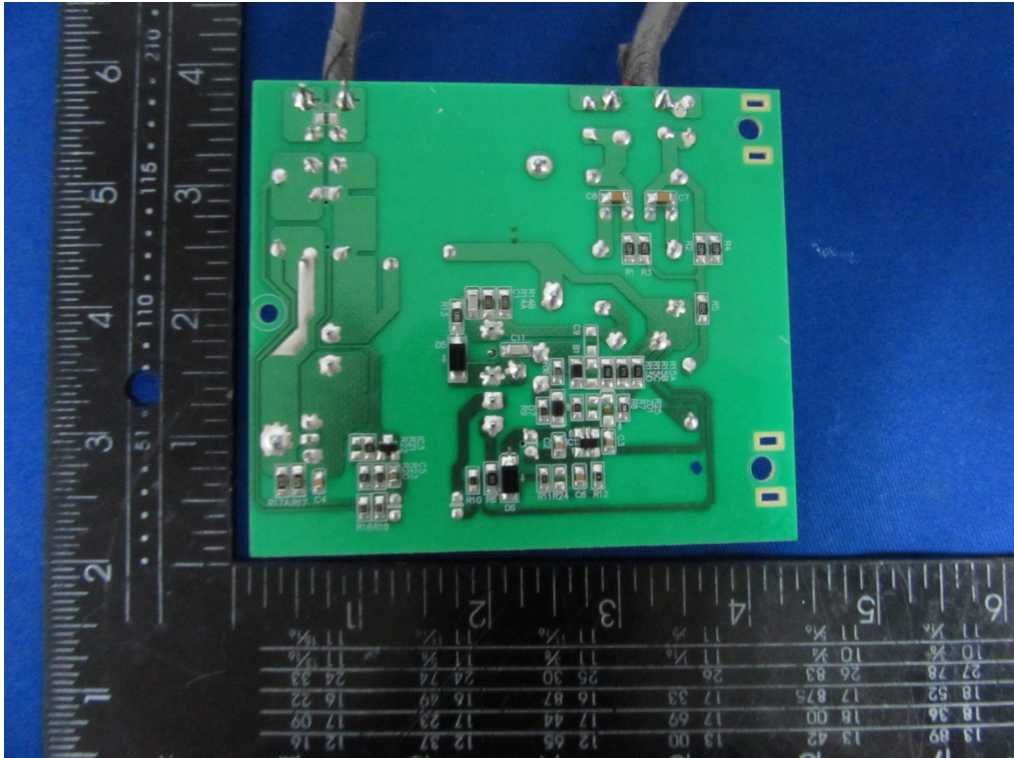

Internal Photos
M/N: MAGNIFI ONE X SUBWOOFER

Internal Photos
M/N: MAGNIFI ONE X SUBWOOFER

Internal Photos

M/N: MAGNIFI ONE X SUBWOOFER

Bluetooth
Antenna

Power Cord