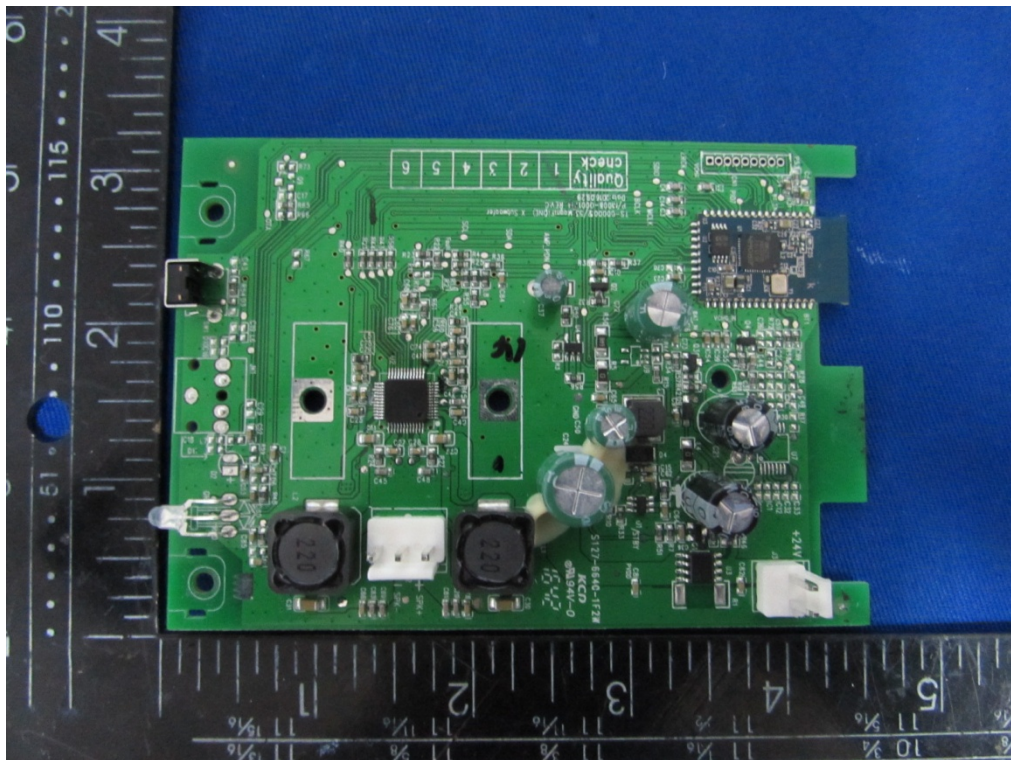

Internal Photos
M/N: MAGNIFI ONE X SUBWOOFER

Internal Photos
M/N: MAGNIFI ONE X SUBWOOFER

Internal Photos

M/N: MAGNIFI ONE X SUBWOOFER

Bluetooth
Antenna

Power Cord