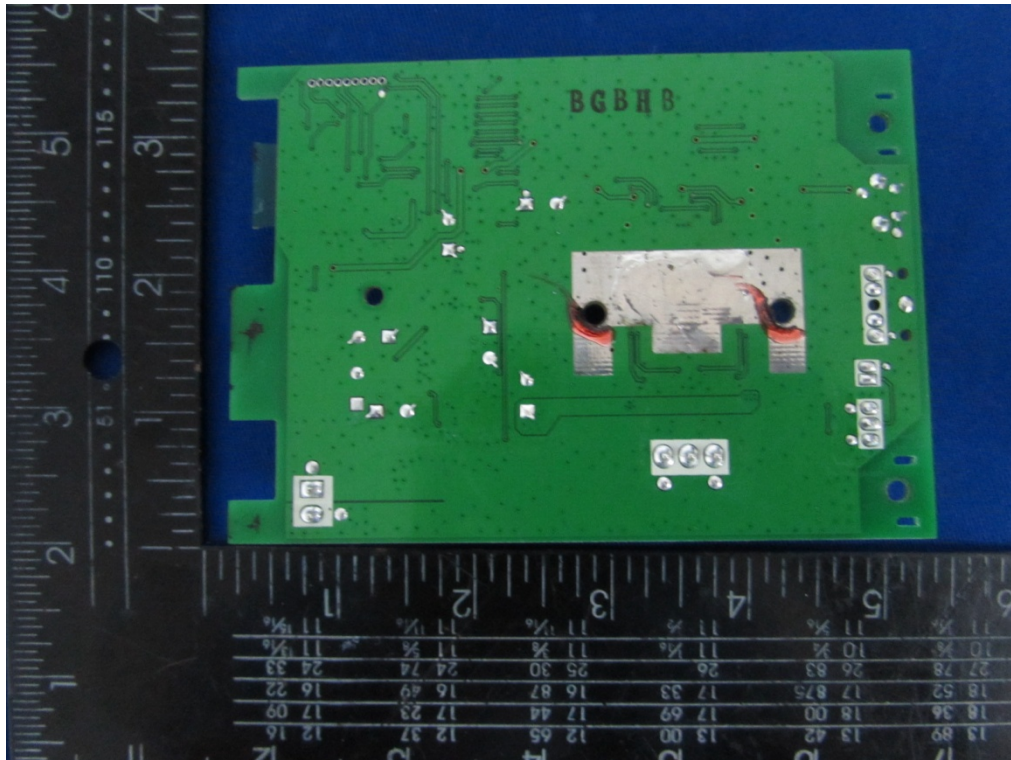

Internal Photos
M/N: MAGNIFI ONE X SUBWOOFER

Internal Photos
M/N: MAGNIFI ONE X SUBWOOFER

Internal Photos

M/N: MAGNIFI ONE X SUBWOOFER

Bluetooth
Antenna

Power Cord