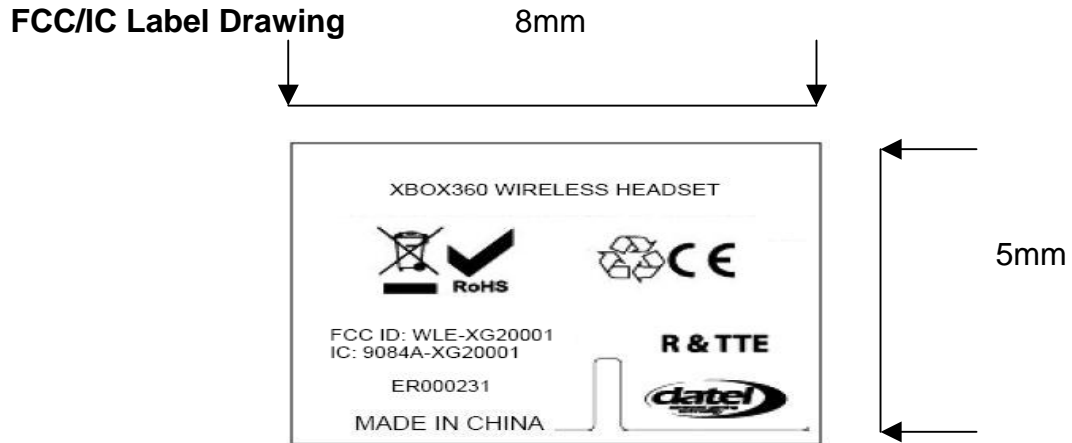

FCC ID: WLE-XG20001

IC: 9084A-XG20001

Datel Design & Development, inc.

APPLICATION FOR IC CERTIFICATION

Applicant : Datel Design & Development, inc.
EUT : XBOX360 WIRELESS HEADSET
Model No. : ER000231

Document List:

EXHIBIT 1. LABEL DRAWING	2
EXHIBIT 2. PHOTOGRAPHS	3

FCC ID: WLE-XG20001

IC: 9084A-XG20001

Datel Design & Development, inc.

EXHIBIT 1. Label Drawing

Please refer Exhibit 2 Figure 2 for Label Placement Location

EXHIBIT 2. Photographs

Label Location

Figure 1
External view-back