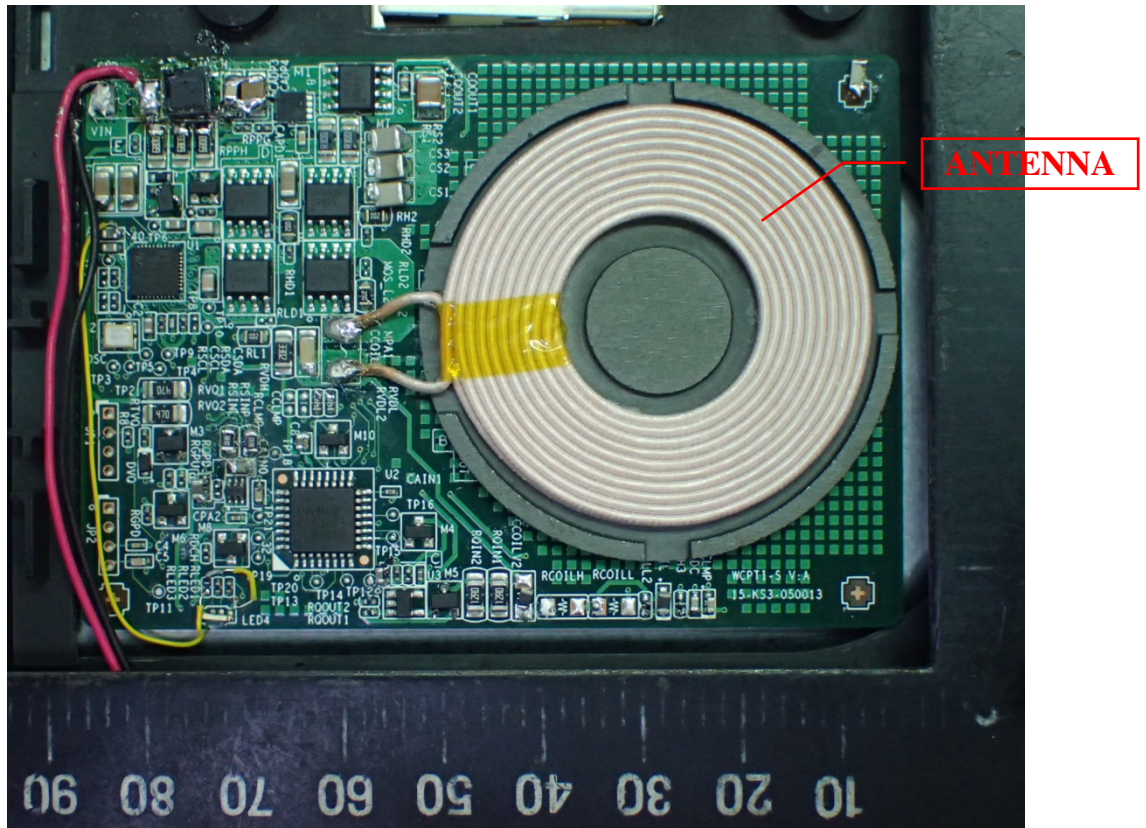

EUT External Photos

Figure 1  
WPC Module, General Appearance (Front View)

Figure 2  
WPC Module, General Appearance (Back View)

Figure 3  
Personal Computer (SKM-U mPC), General Appearance (Front & Side View)

Figure 4  
Personal Computer (SKM-U mPC), General Appearance (Front & Side View)

Figure 5  
Personal Computer (SKM-U mPC) with HDD Box, General Appearance (Front & Side View)

Figure 6  
Personal Computer (SKM-U mPC) with HDD Box, General Appearance (Front & Side View)

Figure 7  
Personal Computer (SKM-U mPC) with COM Box, General Appearance (Front & Side View)

Figure 8  
Personal Computer (SKM-U mPC) with COM Box, General Appearance (Front & Side View)