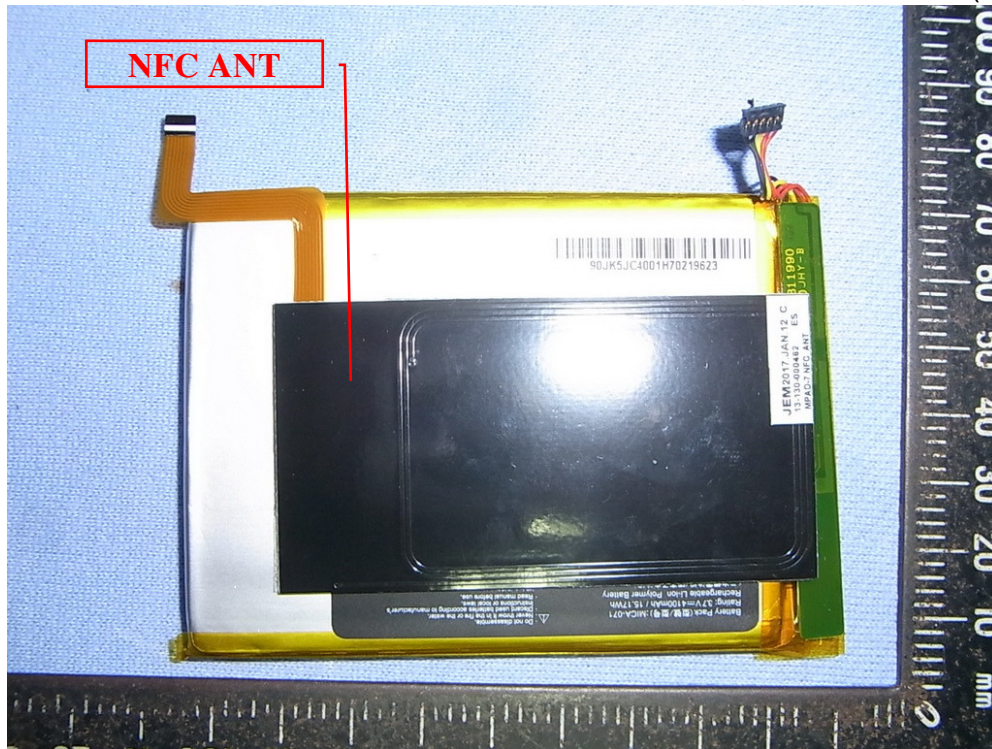

EUT Internal Photos

Figure 25  
7" Multi Function Pad, Internal View (Removed Cover)

Figure 26  
7" Multi Function Pad, Internal View

Figure 27  
7" Multi Function Pad, Internal View (Battery)

Figure 28  
7" Multi Function Pad, Internal View

Figure 29  
7" Multi Function Pad, Internal View

Figure 30  
7" Multi Function Pad, Internal View (Camera View)

Figure 31  
7" Multi Function Pad, Internal View (USB Control Board, Front View)

Figure 32  
7" Multi Function Pad, Internal View (USB Control Board, Back View)