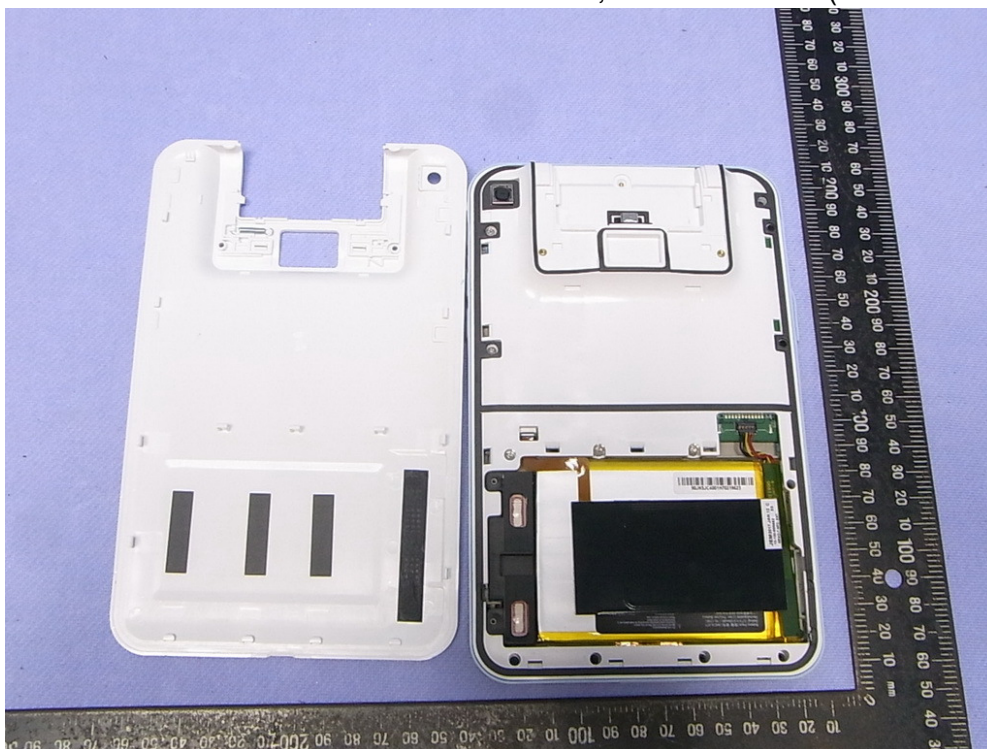

EUT Internal Photos

Figure 25  
7" Multi Function Pad, Internal View (Removed Cover)

Figure 26  
7" Multi Function Pad, Internal View

Figure 27  
7" Multi Function Pad, Internal View (Battery)

Figure 28  
7" Multi Function Pad, Internal View

Figure 29  
7" Multi Function Pad, Internal View

Figure 30  
7" Multi Function Pad, Internal View (Camera View)

Figure 31  
7" Multi Function Pad, Internal View (USB Control Board, Front View)

Figure 32  
7" Multi Function Pad, Internal View (USB Control Board, Back View)

Figure 33  
7" Multi Function Pad, Internal View (Removed Main Board)

Figure 34  
7" Multi Function Pad, Internal View (Main Board, Front View)

Figure 35  
7" Multi Function Pad, Internal View (Main Board, Back View)