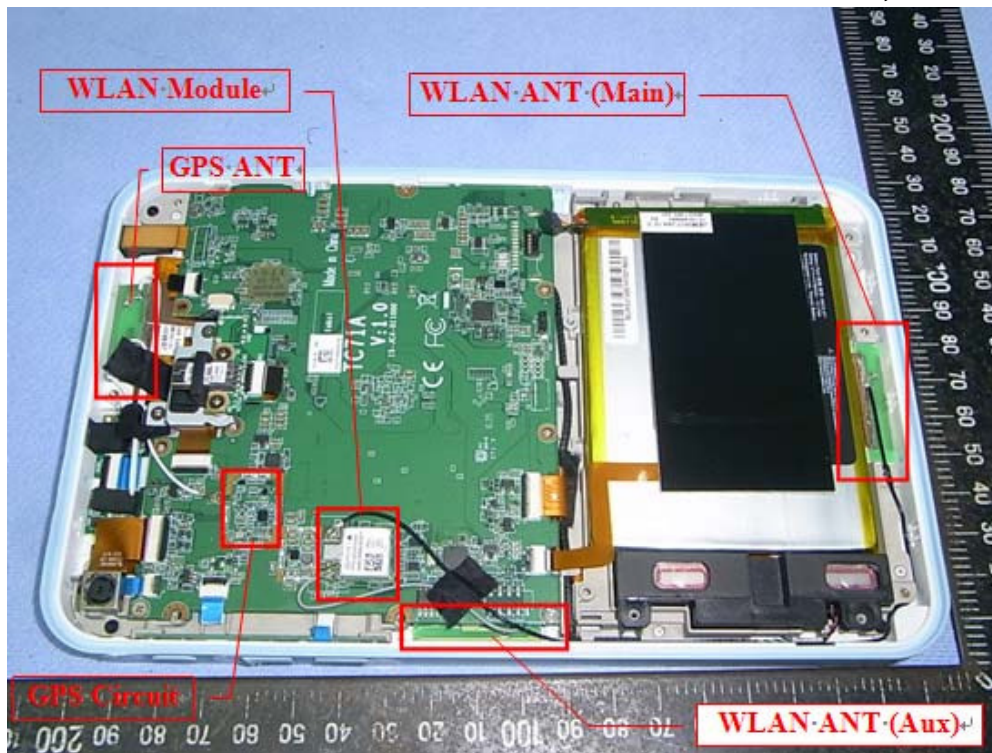

EUT Internal Photos

Figure 25  
7" Multi Function Pad, Internal View (Removed Cover)

Figure 26  
7" Multi Function Pad, Internal View

Figure 27  
7" Multi Function Pad, Internal View (Battery)

Figure 28  
7" Multi Function Pad, Internal View

Figure 29  
7" Multi Function Pad, Internal View

Figure 30  
7" Multi Function Pad, Internal View (Camera View)

Figure 31  
7" Multi Function Pad, Internal View (USB Control Board, Front View)

Figure 32  
7" Multi Function Pad, Internal View (USB Control Board, Back View)