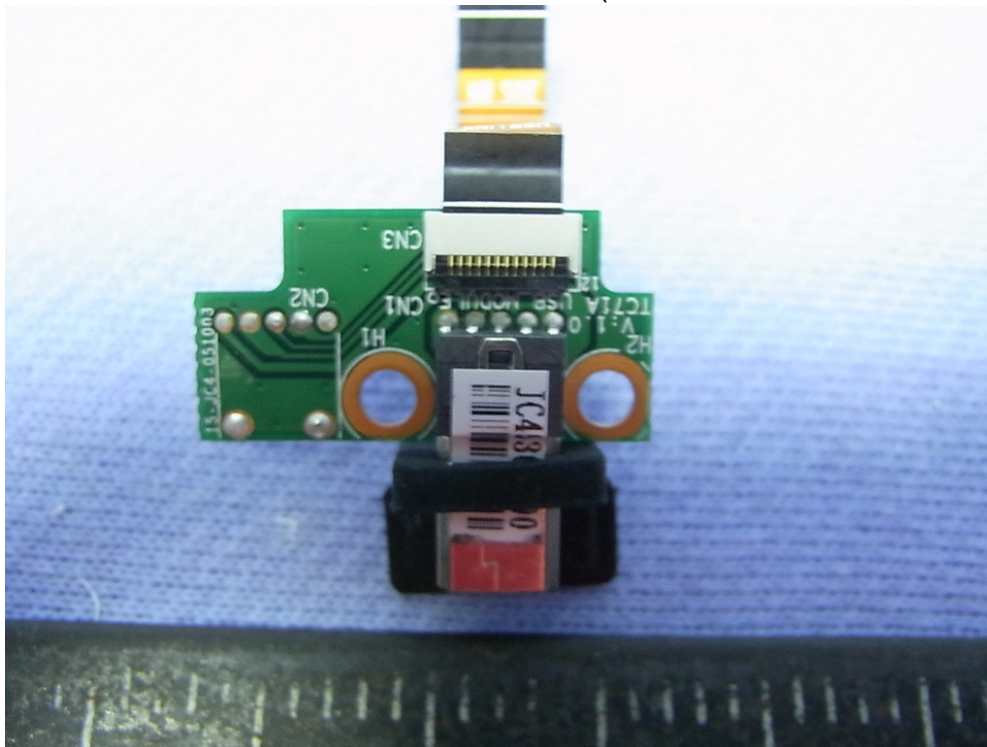

EUT Internal Photos

Figure 25  
7" Multi Function Pad, Internal View (Removed Cover)

Figure 26  
7" Multi Function Pad, Internal View

Figure 27  
7" Multi Function Pad, Internal View (Battery)

Figure 28  
7" Multi Function Pad, Internal View

Figure 29  
7" Multi Function Pad, Internal View

Figure 30  
7" Multi Function Pad, Internal View (Camera View)

Figure 31  
7" Multi Function Pad, Internal View (USB Control Board, Front View)

Figure 32  
7" Multi Function Pad, Internal View (USB Control Board, Back View)

Figure 33  
7" Multi Function Pad, Internal View (Removed Main Board)

Figure 34  
7" Multi Function Pad, Internal View (Main Board, Front View)

Figure 35  
7" Multi Function Pad, Internal View (Main Board, Back View)

Figure 36  
7" Multi Function Pad, Internal View (Wireless Module)

Figure 37

7" Multi Function Pad, Internal View (Wireless Module/Front View, Removed Cover)

Figure 38

7" Multi Function Pad, Internal View (Wireless Module, Back View)