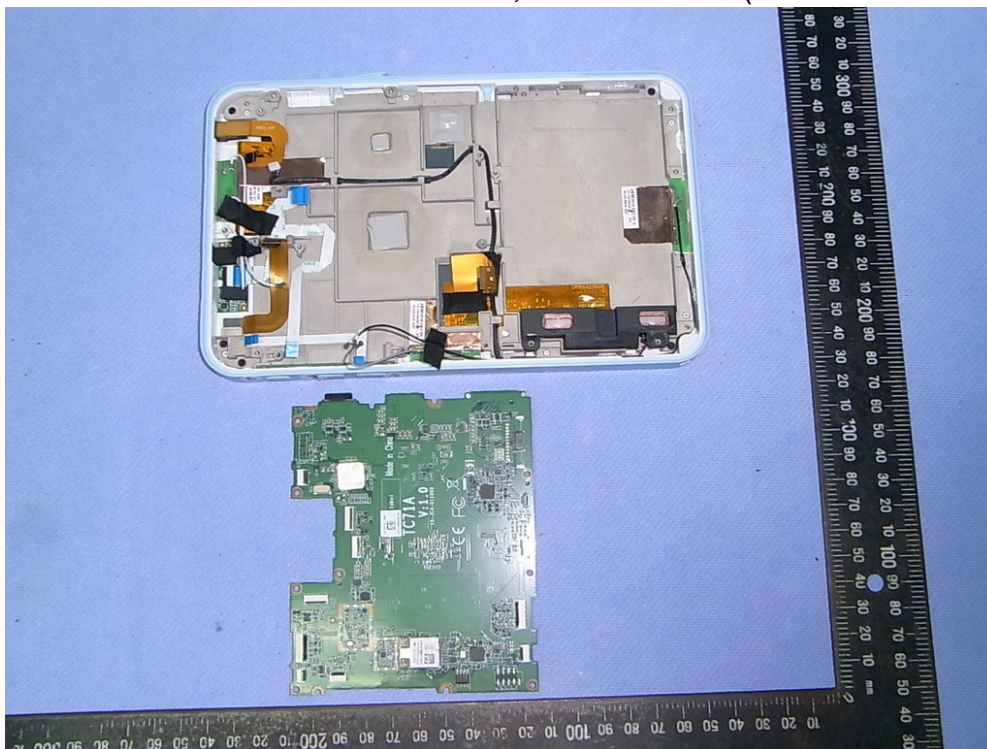

EUT Internal Photos

Figure 25  
7" Multi Function Pad, Internal View (Removed Cover)

Figure 26  
7" Multi Function Pad, Internal View

Figure 27  
7" Multi Function Pad, Internal View (Battery)

Figure 28  
7" Multi Function Pad, Internal View

Figure 29  
7" Multi Function Pad, Internal View

Figure 30  
7" Multi Function Pad, Internal View (Camera View)

Figure 31  
7" Multi Function Pad, Internal View (USB Control Board, Front View)

Figure 32  
7" Multi Function Pad, Internal View (USB Control Board, Back View)

Figure 33  
7" Multi Function Pad, Internal View (Removed Main Board)

Figure 34  
7" Multi Function Pad, Internal View (Main Board, Front View)

Figure 35  
7" Multi Function Pad, Internal View (Main Board, Back View)

Figure 36  
7" Multi Function Pad, Internal View (Wireless Module)

Figure 37

7" Multi Function Pad, Internal View (Wireless Module/Front View, Removed Cover)

Figure 38

7" Multi Function Pad, Internal View (Wireless Module, Back View)