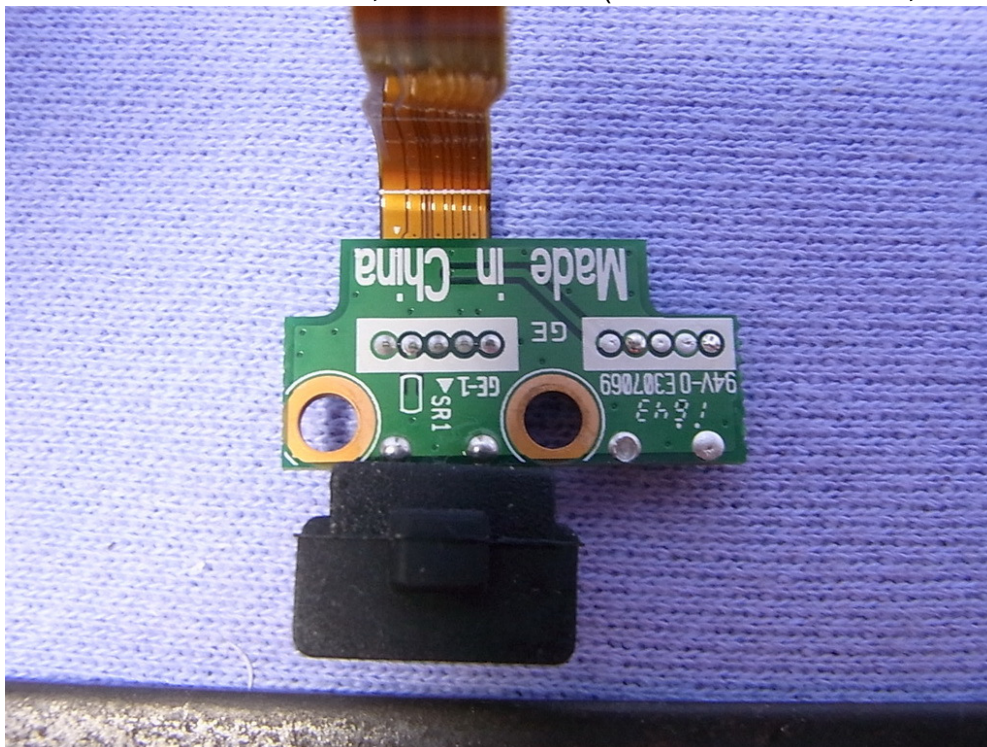

EUT Internal Photos

Figure 25  
7" Multi Function Pad, Internal View (Removed Cover)

Figure 26  
7" Multi Function Pad, Internal View

Figure 27  
7" Multi Function Pad, Internal View (Battery)

Figure 28  
7" Multi Function Pad, Internal View

Figure 29  
7" Multi Function Pad, Internal View

Figure 30  
7" Multi Function Pad, Internal View (Camera View)

Figure 31  
7" Multi Function Pad, Internal View (USB Control Board, Front View)

Figure 32  
7" Multi Function Pad, Internal View (USB Control Board, Back View)

Figure 33  
7" Multi Function Pad, Internal View (Removed Main Board)

Figure 34  
7" Multi Function Pad, Internal View (Main Board, Front View)

Figure 35  
7" Multi Function Pad, Internal View (Main Board, Back View)

Figure 36  
7" Multi Function Pad, Internal View (Wireless Module)

Figure 37

7" Multi Function Pad, Internal View (Wireless Module/Front View, Removed Cover)

Figure 38

7" Multi Function Pad, Internal View (Wireless Module, Back View)