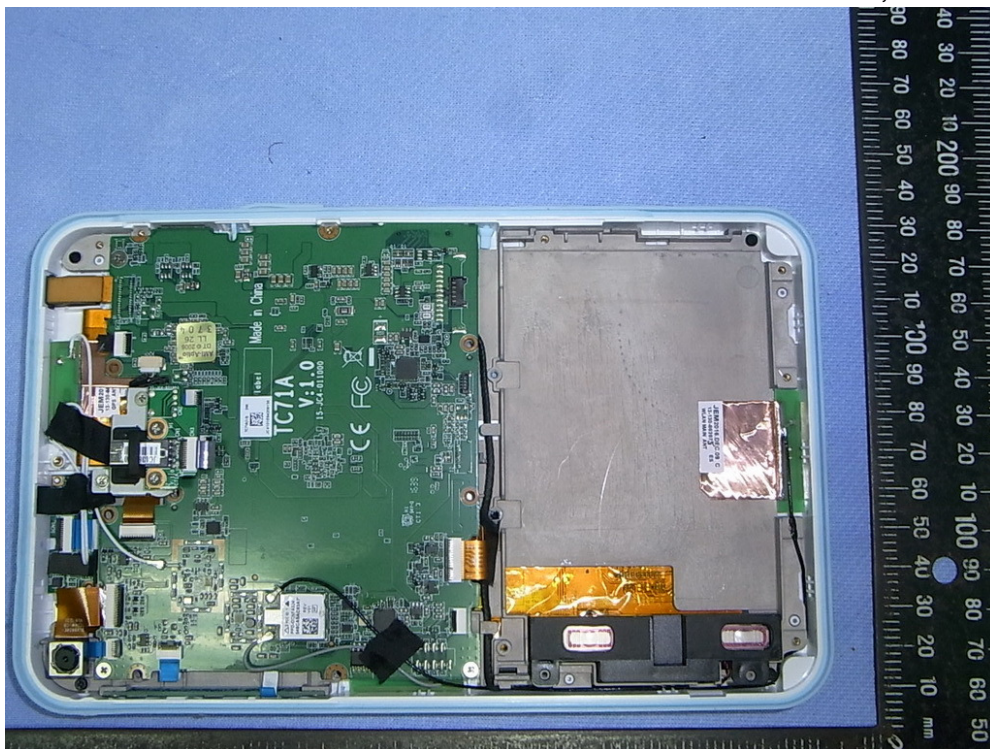

EUT Internal Photos

Figure 25  
7" Multi Function Pad, Internal View (Removed Cover)

Figure 26  
7" Multi Function Pad, Internal View

Figure 27  
7" Multi Function Pad, Internal View (Battery)

Figure 28  
7" Multi Function Pad, Internal View

Figure 29  
7" Multi Function Pad, Internal View

Figure 30  
7" Multi Function Pad, Internal View (Camera View)

Figure 31  
7" Multi Function Pad, Internal View (USB Control Board, Front View)

Figure 32  
7" Multi Function Pad, Internal View (USB Control Board, Back View)

Figure 33  
7" Multi Function Pad, Internal View (Removed Main Board)

Figure 34  
7" Multi Function Pad, Internal View (Main Board, Front View)

Figure 35  
7" Multi Function Pad, Internal View (Main Board, Back View)

Figure 36  
7" Multi Function Pad, Internal View (Wireless Module)

Figure 37

7" Multi Function Pad, Internal View (Wireless Module/Front View, Removed Cover)

Figure 38

7" Multi Function Pad, Internal View (Wireless Module, Back View)