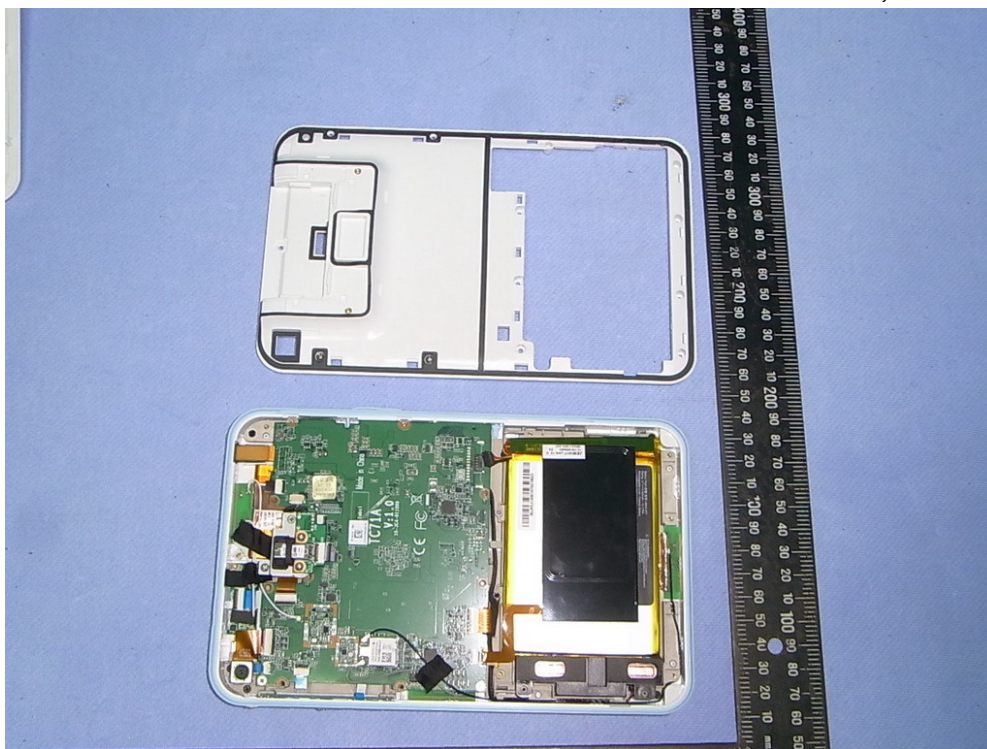

EUT Internal Photos

Figure 25  
7" Multi Function Pad, Internal View (Removed Cover)

Figure 26  
7" Multi Function Pad, Internal View

Figure 27  
7" Multi Function Pad, Internal View (Battery)

Figure 28  
7" Multi Function Pad, Internal View

Figure 29  
7" Multi Function Pad, Internal View

Figure 30  
7" Multi Function Pad, Internal View (Camera View)

Figure 31  
7" Multi Function Pad, Internal View (USB Control Board, Front View)

Figure 32  
7" Multi Function Pad, Internal View (USB Control Board, Back View)

Figure 33  
7" Multi Function Pad, Internal View (Removed Main Board)

Figure 34  
7" Multi Function Pad, Internal View (Main Board, Front View)

Figure 35  
7" Multi Function Pad, Internal View (Main Board, Back View)

Figure 36  
7" Multi Function Pad, Internal View (Wireless Module)

Figure 37

7" Multi Function Pad, Internal View (Wireless Module/Front View, Removed Cover)

Figure 38

7" Multi Function Pad, Internal View (Wireless Module, Back View)