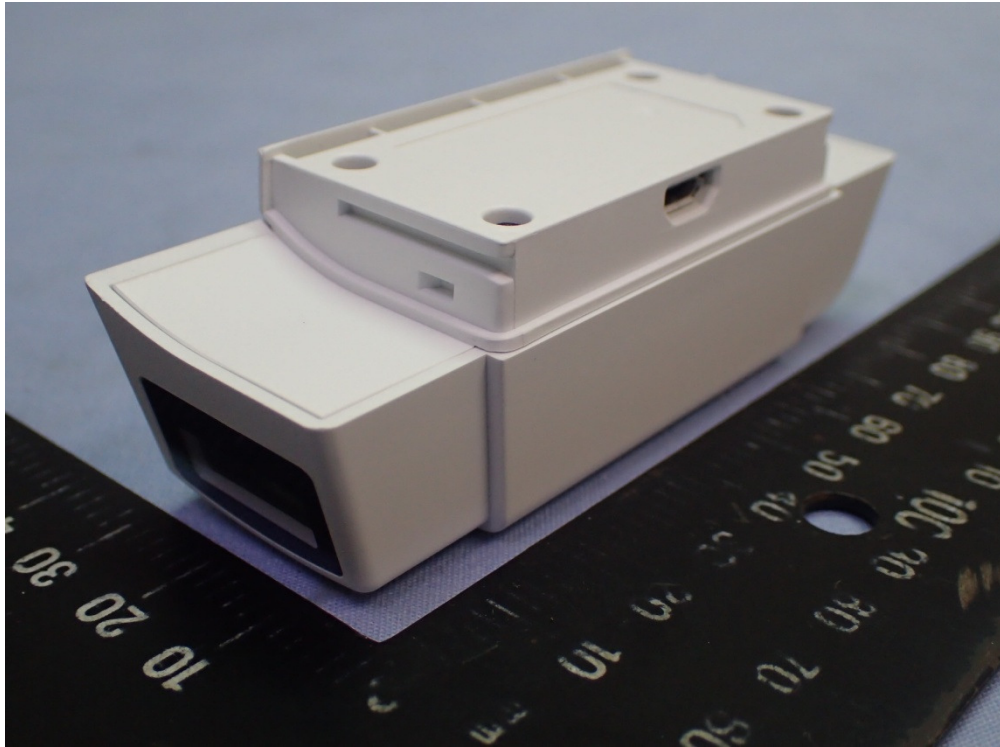

EUT External Photos

Figure 1
7" Multi Function Pad, General Appearance (Front View)

Figure 2
7" Multi Function Pad, General Appearance (Back View)

Figure 3
7" Multi Function Pad, General Appearance (Front & Bottom View)

Figure 4
7" Multi Function Pad, General Appearance (Back and Top View)

Figure 5
7" Multi Function Pad, General Appearance (Side View)

Figure 6
7" Multi Function Pad, General Appearance (Side View)

Figure 7
7" Multi Function Pad, General Appearance (I/O Ports View)

Figure 8
Barcode Scanner mPAD, General Appearance (Front, Top & Side View)

Figure 9
Barcode Scanner mPAD, General Appearance (Back, Bottom & Side View)

Figure 10
SCR mPAD, General Appearance (Front, Top & Side View)

Figure 11
SCR mPAD, General Appearance (Back, Bottom & Side View)

Figure 12
MSR Module, General Appearance (Front, Top & Side View)