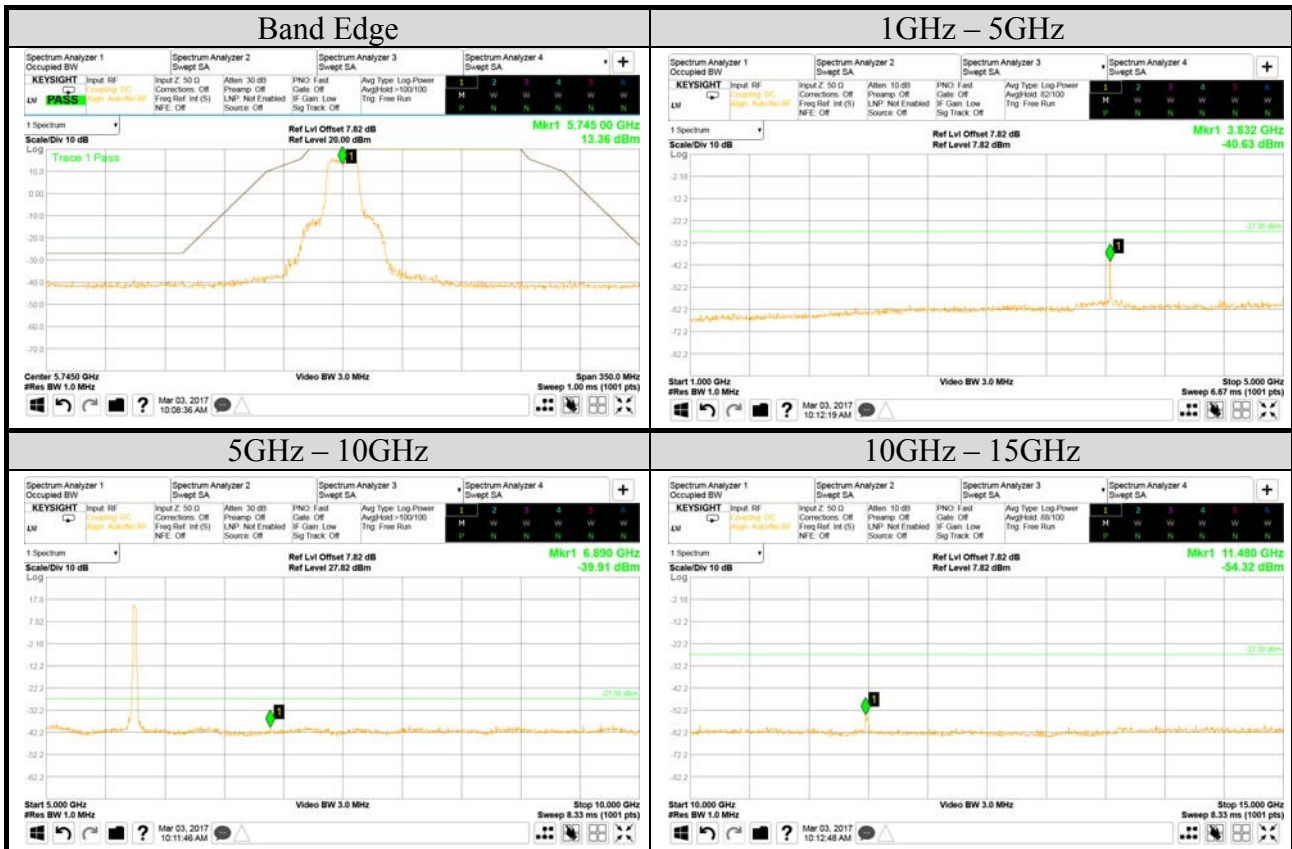

AUDIX Technology Corp.
No. 53-11, Dingfu, Linkou, Dist.,
New Taipei City 244, Taiwan

Tel: +886 2 26099301
Fax: +886 2 26099303

Test Date	2017/03/03	Temp./Hum.	25°C/55%
Mode	802.11ac-VHT20	UNII Band	III
		Frequency	TX 5745MHz
Cable Loss	4dB	Test Voltage	AC 120V, 60Hz (with Docking via AC Adapter)
Simultaneous Factor 10 log(n) (Note: "n" is antenna number)		3