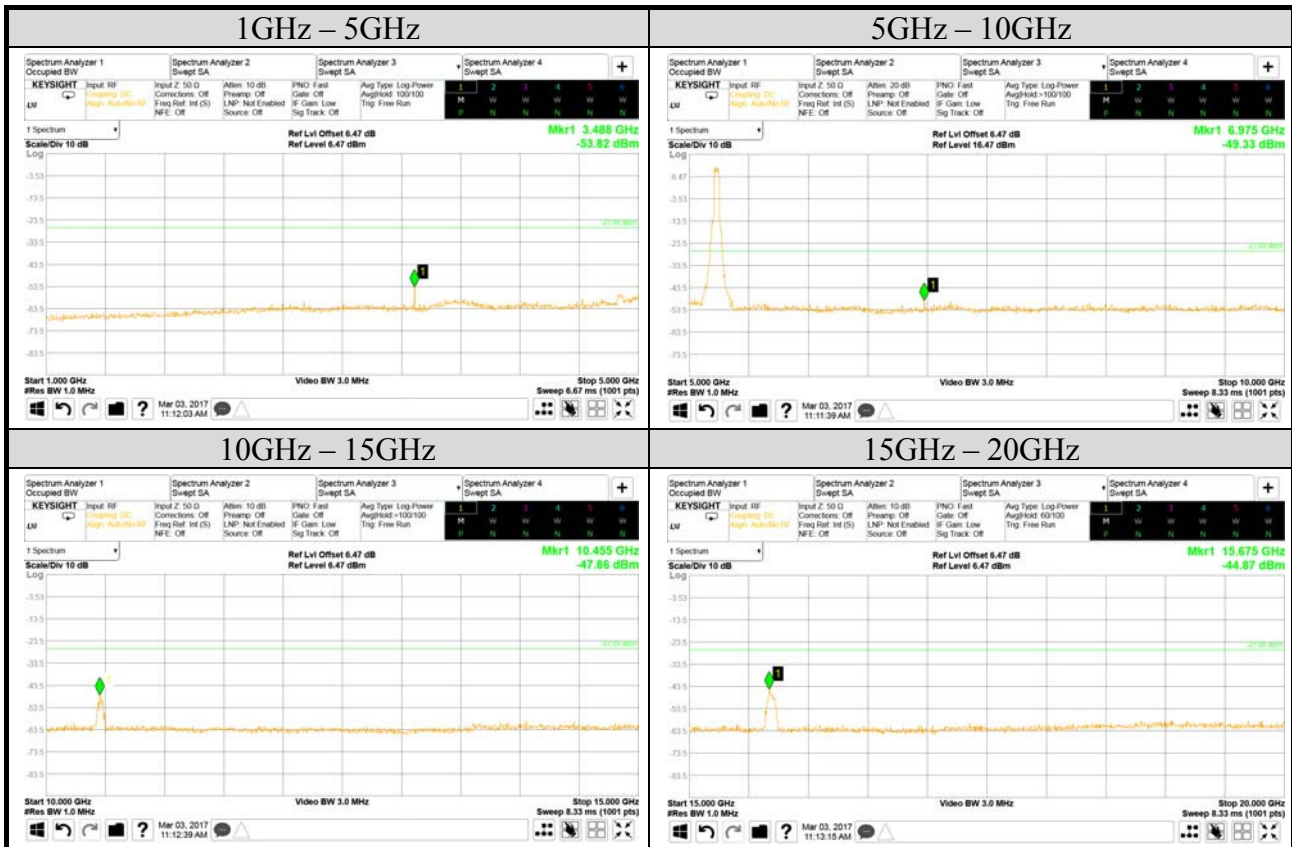

Test Date	2017/03/03	Temp./Hum.	25°C/55%
Mode	802.11ac-VHT40	UNII Band	I
		Frequency	TX 5230MHz
Cable Loss	4dB	Test Voltage	AC 120V, 60Hz (with Docking via AC Adapter)
Simultaneous Factor 10 log(n) (Note: "n" is antenna number)		3