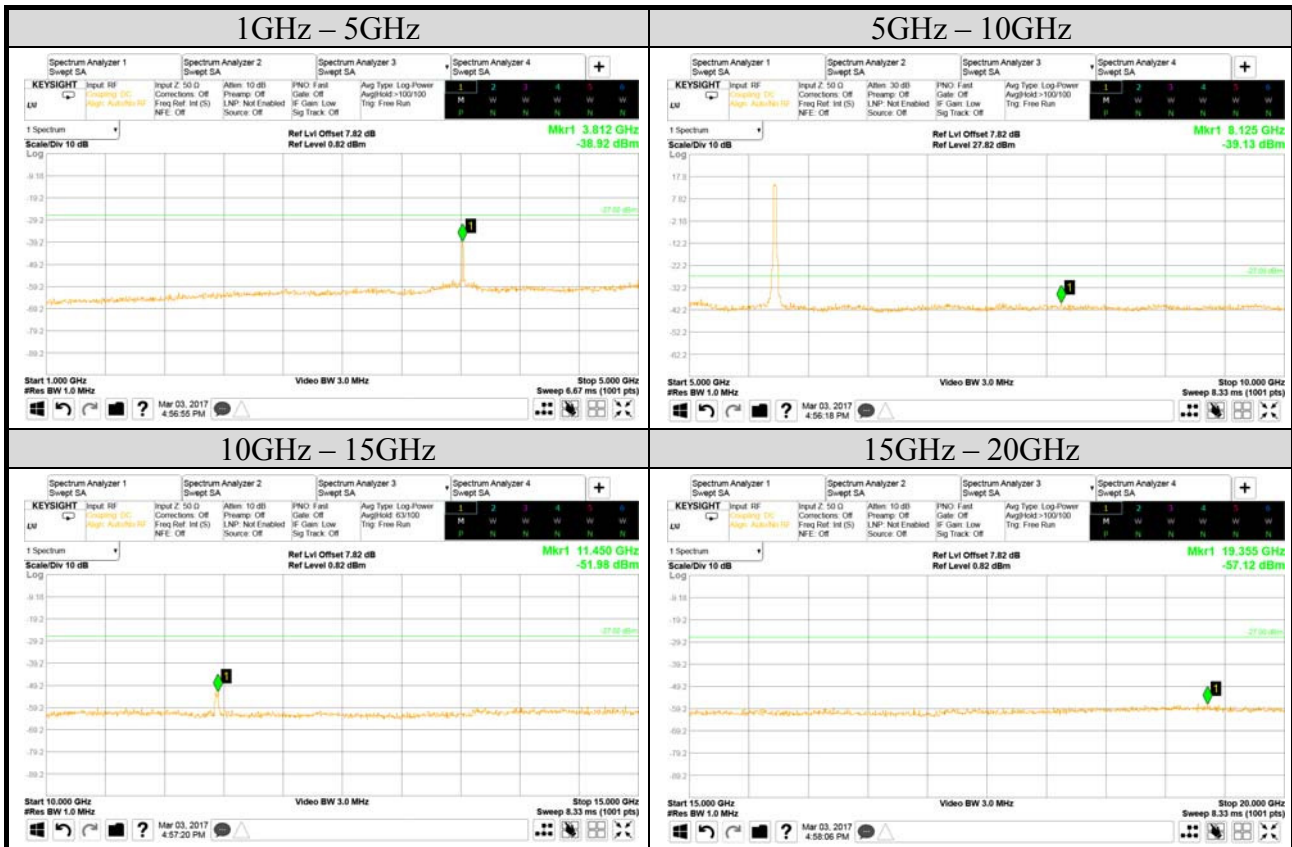

Test Date	2017/03/03	Temp./Hum.	25°C/55%
Mode	802.11ac-VHT20	UNII Band	II-2C
		Frequency	TX 5700MHz
Cable Loss	4dB	Test Voltage	AC 120V, 60Hz (with Docking via AC Adapter)
Simultaneous Factor 10 log(n) (Note: "n" is antenna number)		3	

AUDIX Technology Corp.
 No. 53-11, Dingfu, Linkou, Dist.,
 New Taipei City 244, Taiwan

Tel: +886 2 26099301
 Fax: +886 2 26099303

Test Date	2017/03/03	Temp./Hum.	25°C/55%
Mode	802.11ac-VHT20	UNII Band	II-2C
		Frequency	TX 5720MHz
Cable Loss	4dB	Test Voltage	AC 120V, 60Hz (with Docking via AC Adapter)
Simultaneous Factor 10 log(n) (Note: "n" is antenna number)		3	