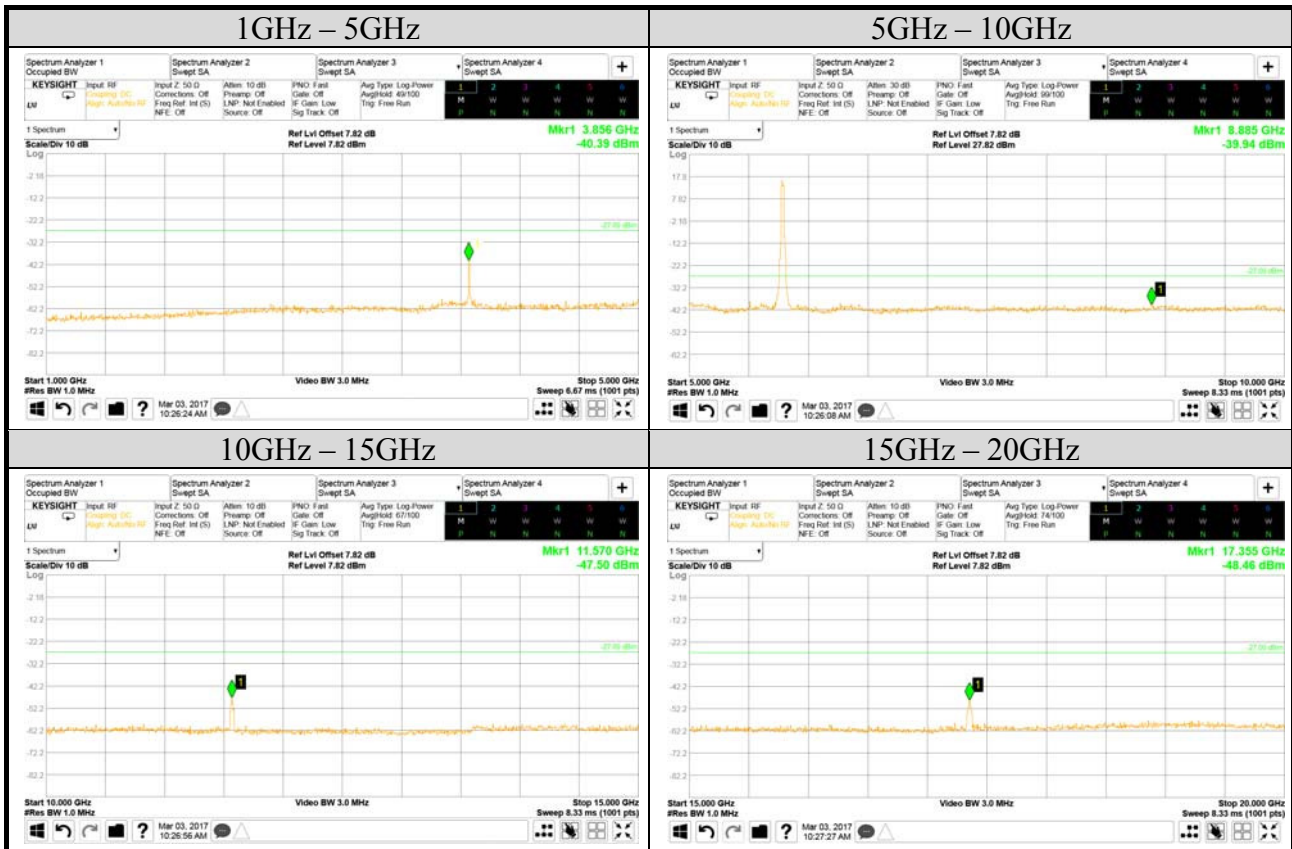

AUDIX Technology Corp.
 No. 53-11, Dingfu, Linkou, Dist.,
 New Taipei City 244, Taiwan

Tel: +886 2 26099301
 Fax: +886 2 26099303

Test Date	2017/03/03	Temp./Hum.	25°C/55%
Mode	802.11ac-VHT20	UNII Band	III
		Frequency	TX 5745MHz
Cable Loss	4dB	Test Voltage	AC 120V, 60Hz (with Docking via AC Adapter)
Simultaneous Factor 10 log(n) (Note: "n" is antenna number)		3	

AUDIX Technology Corp.
 No. 53-11, Dingfu, Linkou, Dist.,
 New Taipei City 244, Taiwan

Tel: +886 2 26099301
 Fax: +886 2 26099303

Test Date	2017/03/03	Temp./Hum.	25°C/55%
Mode	802.11ac-VHT20	UNII Band	III
		Frequency	TX 5785MHz
Cable Loss	4dB	Test Voltage	AC 120V, 60Hz (with Docking via AC Adapter)
Simultaneous Factor 10 log(n) (Note: "n" is antenna number)		3	