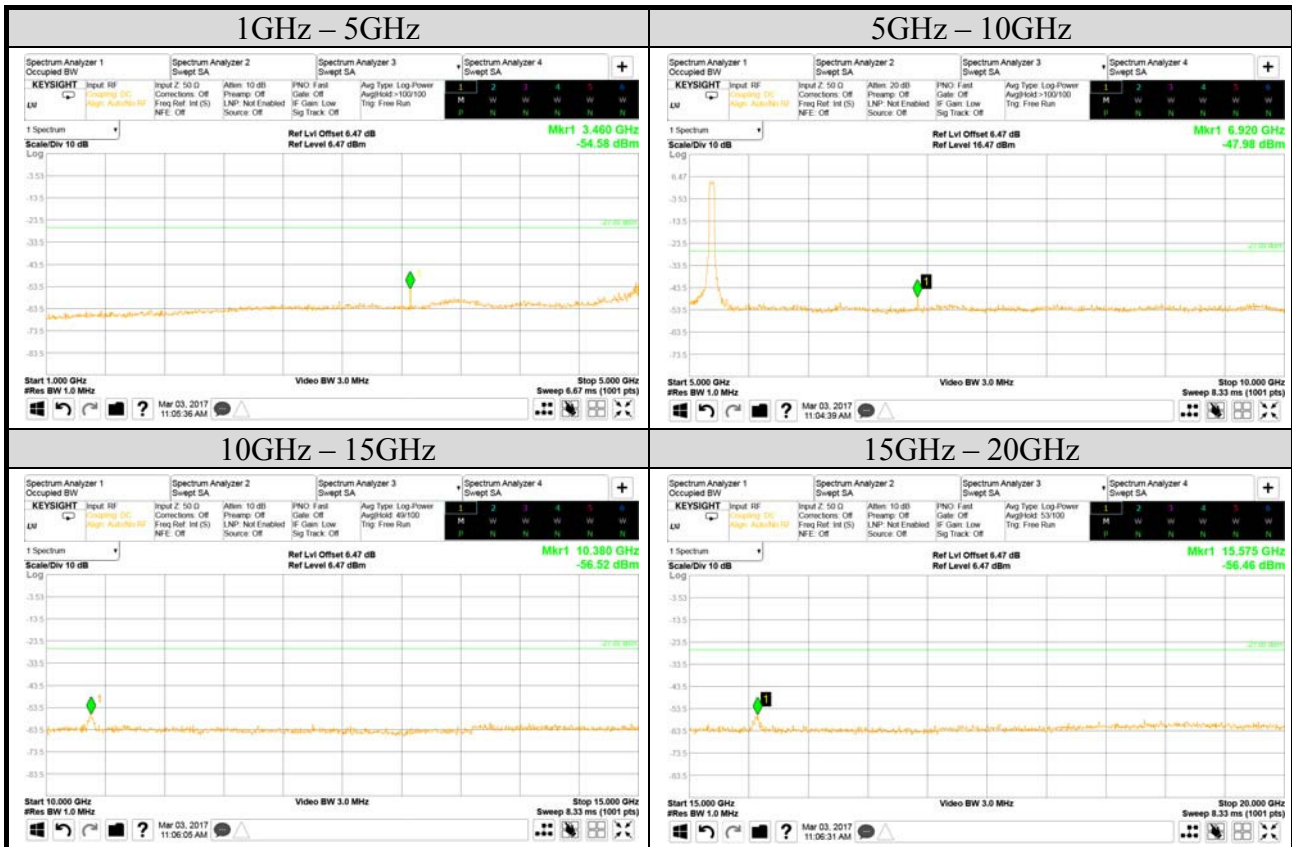

Test Date	2017/03/03	Temp./Hum.	25°C/55%
Mode	802.11ac-VHT40	UNII Band	I
		Frequency	TX 5190MHz
Cable Loss	4dB	Test Voltage	AC 120V, 60Hz (with Docking via AC Adapter)
Simultaneous Factor 10 log(n) (Note: "n" is antenna number)		3