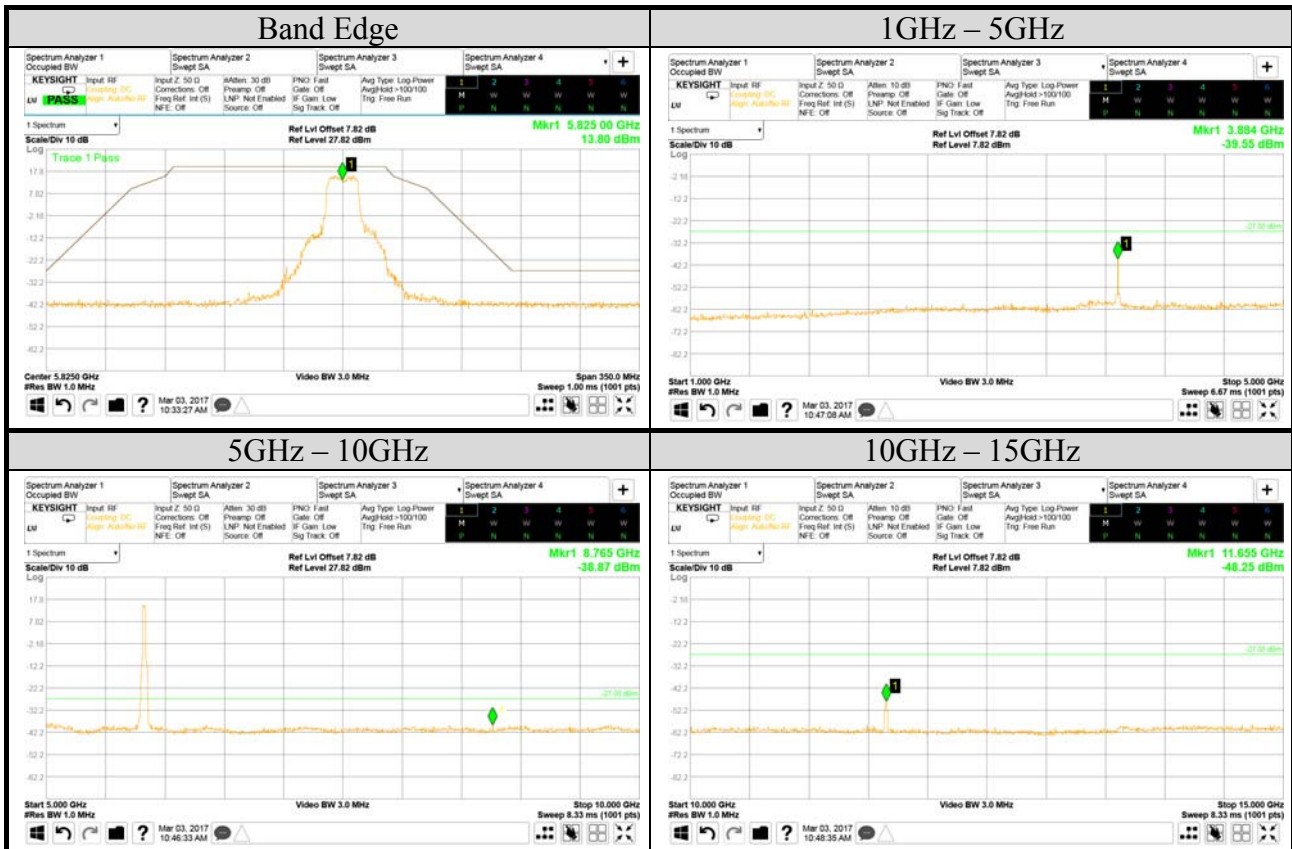

Test Date	2017/03/03	Temp./Hum.	25°C/55%
Mode	802.11ac-VHT20	UNII Band	III
		Frequency	TX 5825MHz
Cable Loss	4dB	Test Voltage	AC 120V, 60Hz (with Docking via AC Adapter)
Simultaneous Factor 10 log(n) (Note: "n" is antenna number)		3