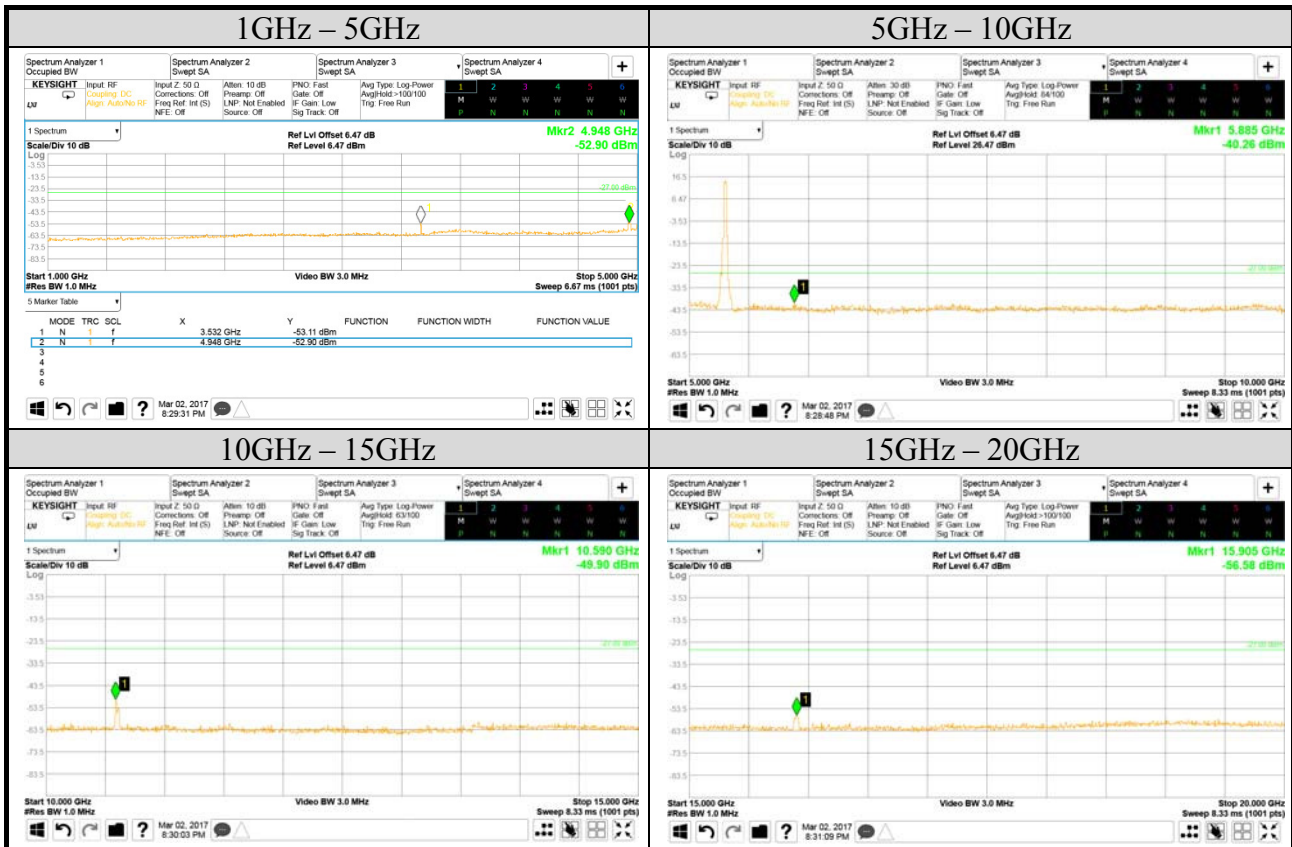

Test Date	2017/03/02	Temp./Hum.	24°C/56%
Mode	802.11ac-VHT20	UNII Band	II-2A
		Frequency	TX 5260MHz
Cable Loss	4dB	Test Voltage	AC 120V, 60Hz (with Docking via AC Adapter)
Simultaneous Factor 10 log(n) (Note: "n" is antenna number)		3	

AUDIX Technology Corp.
 No. 53-11, Dingfu, Linkou, Dist.,
 New Taipei City 244, Taiwan

Tel: +886 2 26099301
 Fax: +886 2 26099303

Test Date	2017/03/02	Temp./Hum.	24°C/56%
Mode	802.11ac-VHT20	UNII Band	II-2A
		Frequency	TX 5300MHz
Cable Loss	4dB	Test Voltage	AC 120V, 60Hz (with Docking via AC Adapter)
Simultaneous Factor 10 log(n) (Note: "n" is antenna number)		3	