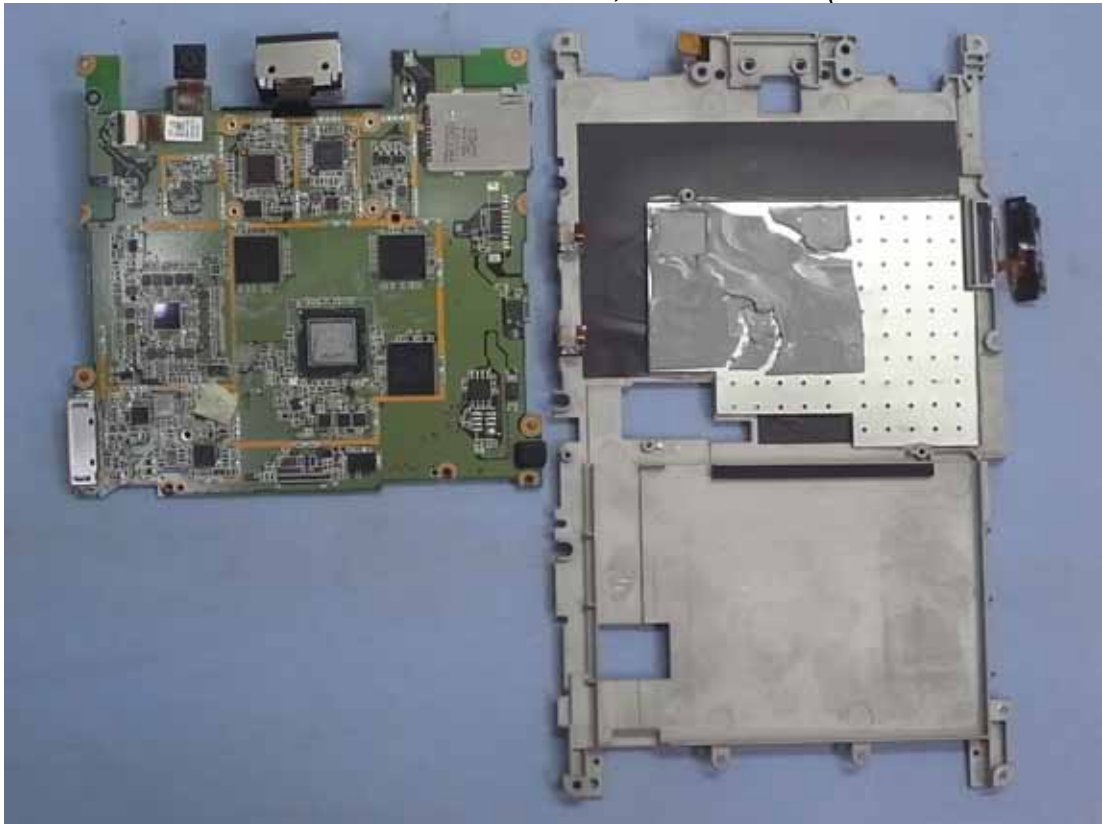

EUT Internal Photos

Figure 27

7" Pocketable Pad, Internal View (Removed Back Cover)

Figure 28

7" Pocketable Pad, Internal View (Removed Panel Frame)

Figure 29

7" Pocketable Pad, Internal View (Removed Main Board)

Figure 30

7" Pocketable Pad, Internal View (Main Board, Back View)

Figure 31
7" Pocketable Pad, Internal View (Main Board, Front View)

Figure 32
7" Pocketable Pad, Internal View (Barcode Scanner, Front View)

Figure 33
7" Pocketable Pad, Internal View (Barcode Scanner, Back View)

Figure 34
7" Pocketable Pad, Internal View (Camera & Speaker, Front View)

Figure 35
7" Pocketable Pad, Internal View (Speaker, Back View)

Figure 36
7" Pocketable Pad, Internal View (Removed Control Board, Main Board/Front View)

Figure 37
7" Pocketable Pad, Internal View (Control Board, Front View)

Figure 38
7" Pocketable Pad, Internal View (Control Board, Back View)