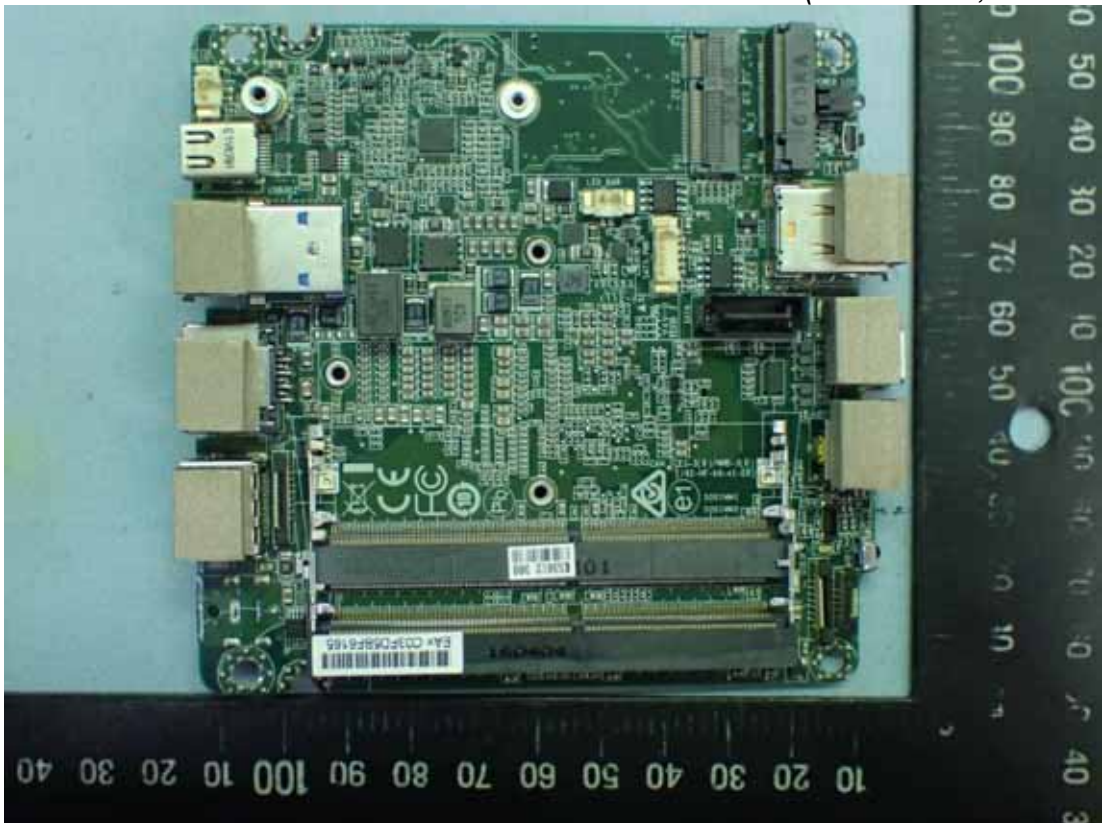

EUT Internal Photos

Figure 18
Internal View (Removed Cover)

Figure 19
Internal View (Removed Cover)

Figure 20
Internal View (Removed Main Board)

Figure 21
Internal View (Removed Heat-Sink and Fan)

Figure 22
Internal View (Main Board, Front View)

Figure 23
Internal View (Main Board, Back View)

Figure 24
Internal View (CPU)

Figure 25
Internal View (Fan)

Figure 26
Internal View (SSD, Front View)

Figure 27
Internal View (SSD, Back View)

Figure 28
Internal View (Memory, Front View)

Figure 29
Internal View (Memory, Back View)

Figure 30
Internal View (WLAN Combo Module, Front View)

Figure 31
Internal View (WLAN Combo Module, Back View)

Figure 32
Internal View (NFC Module, Front View)