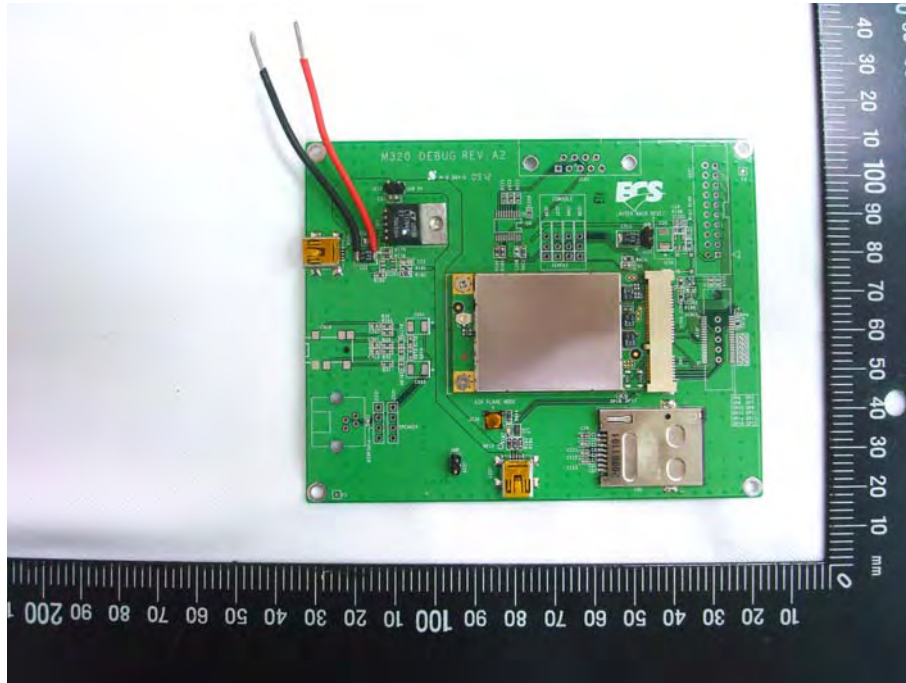

## **Test Setup Photos**

**Model Name: M320, M320A, M320B**

**FCC ID: WL6M320**

**M320 (M320B) combine fixture**

**M320A combine fixture**

## Radiated Emissions

Photo \_ 1 of 4

Photo \_ 2 of 4

Photo \_ 3 of 4

Photo \_ 4 of 4