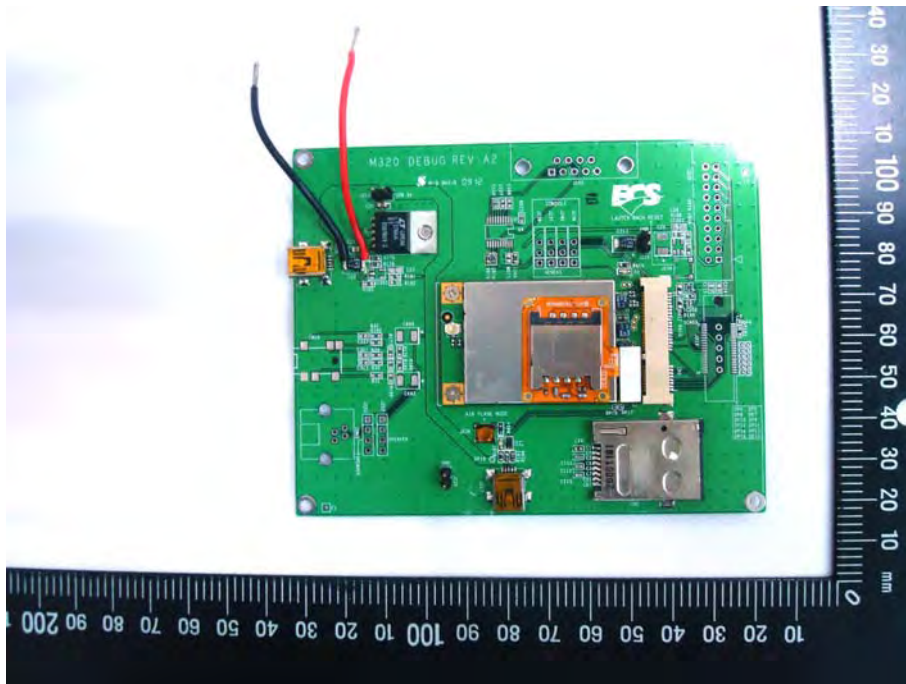

## **Test Setup Photos**

**Model Name: M320, M320A, M320B**

**FCC ID: WL6M320**

**M320 (M320B) combine fixture**

**M320A combine fixture**

## Radiated Emissions

Photo \_ 1 of 4

Photo \_ 2 of 4

Photo \_ 3 of 4

Photo \_ 4 of 4