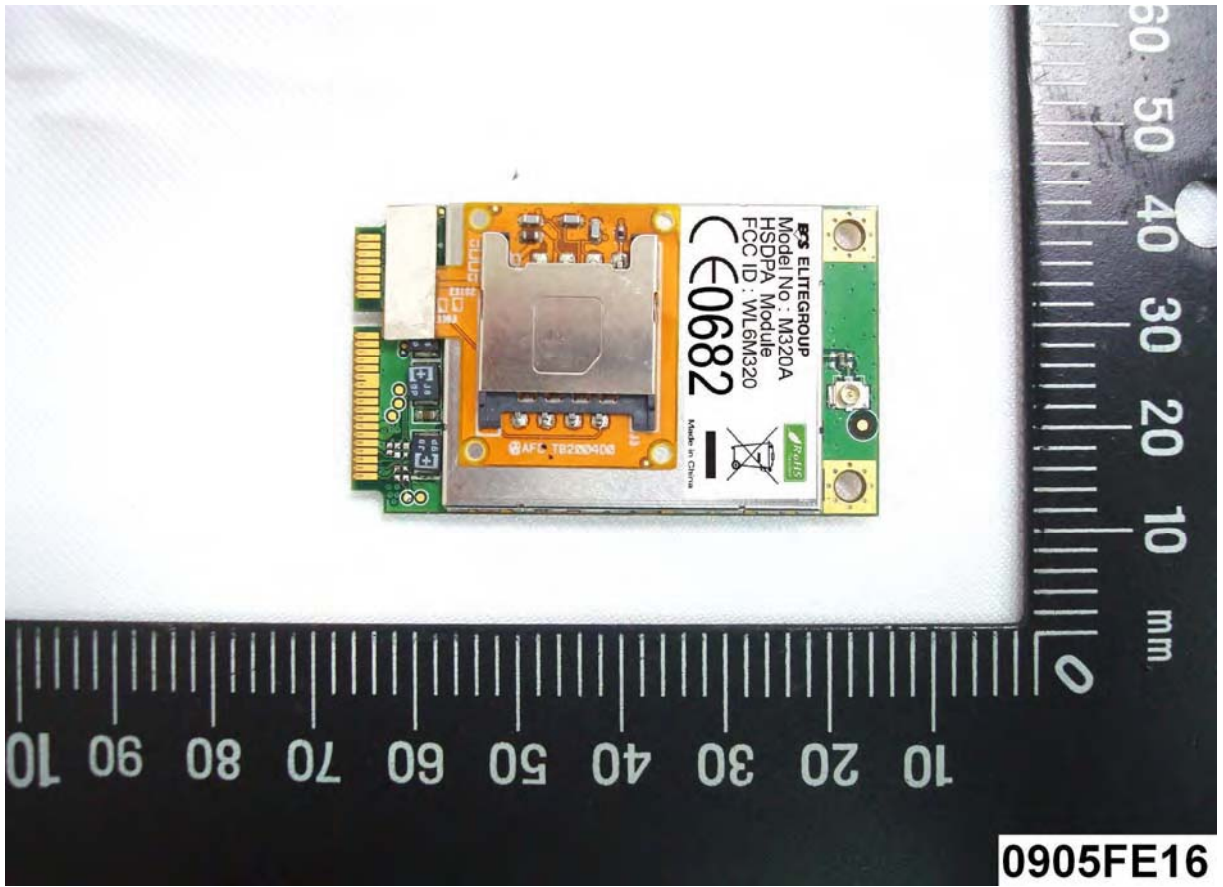

External Photos of EUT

Model Name: M320, M320A, M320B

FCC ID: WL6M320

M320 EUT Photo _ 1 of 2

M320 EUT Photo _ 2 of 2

M320B EUT Photo _ 1 of 2

M320B EUT Photo _ 2 of 2

M320A EUT Photo _ 1 of 2

M320A EUT Photo _ 2 of 2

91E5069