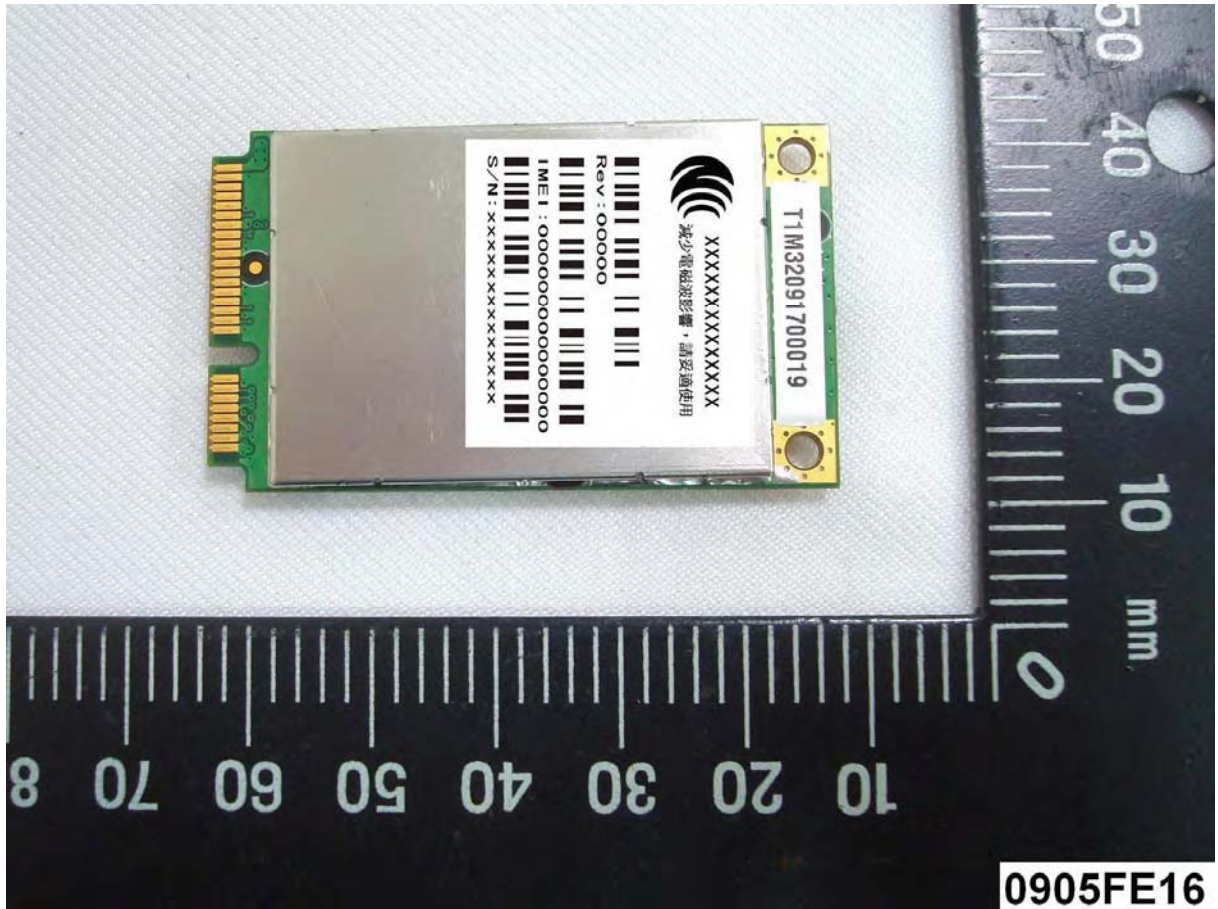

External Photos of EUT

Model Name: M320, M320A, M320B

FCC ID: WL6M320

M320 EUT Photo _ 1 of 2

M320 EUT Photo _ 2 of 2

M320B EUT Photo _ 1 of 2

M320B EUT Photo _ 2 of 2

M320A EUT Photo _ 1 of 2

M320A EUT Photo _ 2 of 2

91E5069