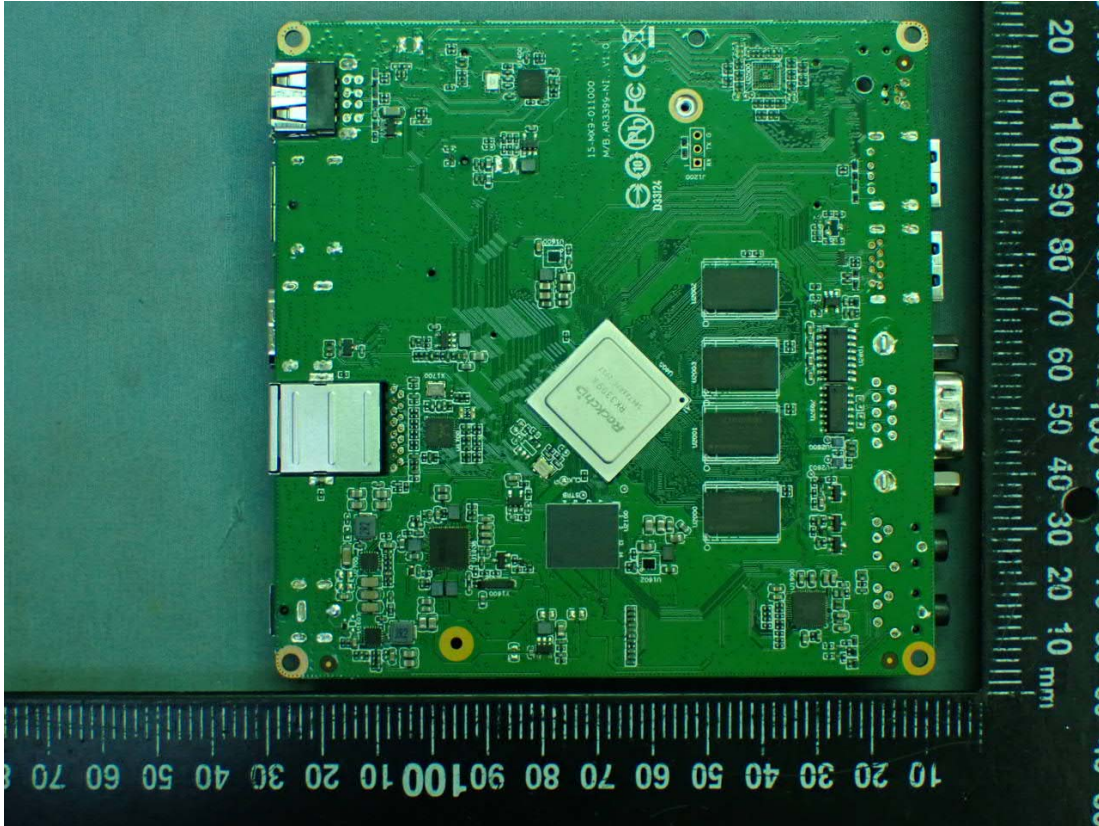

EUT Internal Photos

Figure 9
Internal View (Removed Cover)

Figure 10
Internal View (Removed Cover)

Figure 11
Mother Board, Front View

Figure 12
Mother Board, Back View

Figure 13
CPU View

Figure 14
eMMC (Storage) View

Figure 17
WLAN Combo Card , Front View (Removed Cover)

Figure 18
WLAN Combo Card , Back View

Figure 19
Dipole Antenna, Front View

Figure 20
Dipole Antenna, Back View

Figure 23
Adapter (Label View)

Figure 24
Adapter (AC Inlet View)

Figure 25
AC Power cord