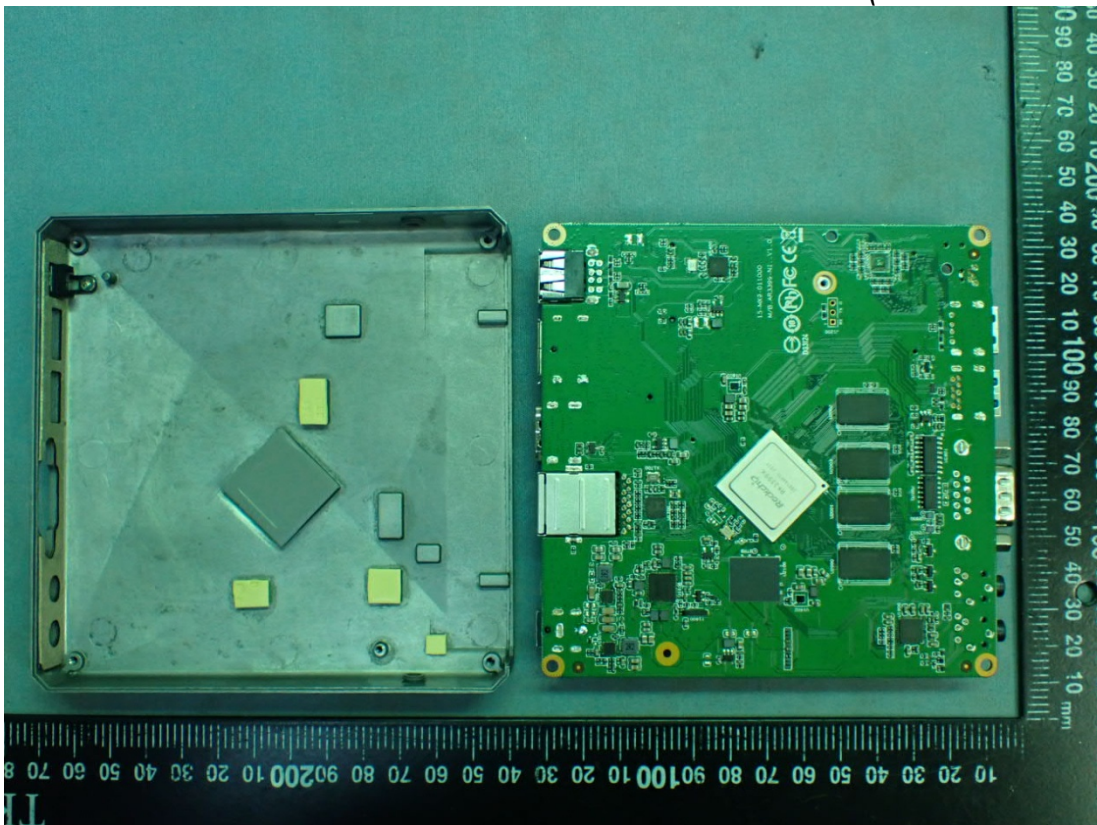

EUT Internal Photos

Figure 9
Internal View (Removed Cover)

Figure 10
Internal View (Removed Cover)

Figure 11
Mother Board, Front View

Figure 12
Mother Board, Back View

Figure 13
CPU View

Figure 14
eMMC (Storage) View

Figure 17
WLAN Combo Card , Front View (Removed Cover)

Figure 18
WLAN Combo Card , Back View

Figure 19
Dipole Antenna, Front View

Figure 20
Dipole Antenna, Back View

Figure 23
Adapter (Label View)

Figure 24
Adapter (AC Inlet View)

Figure 25
AC Power cord