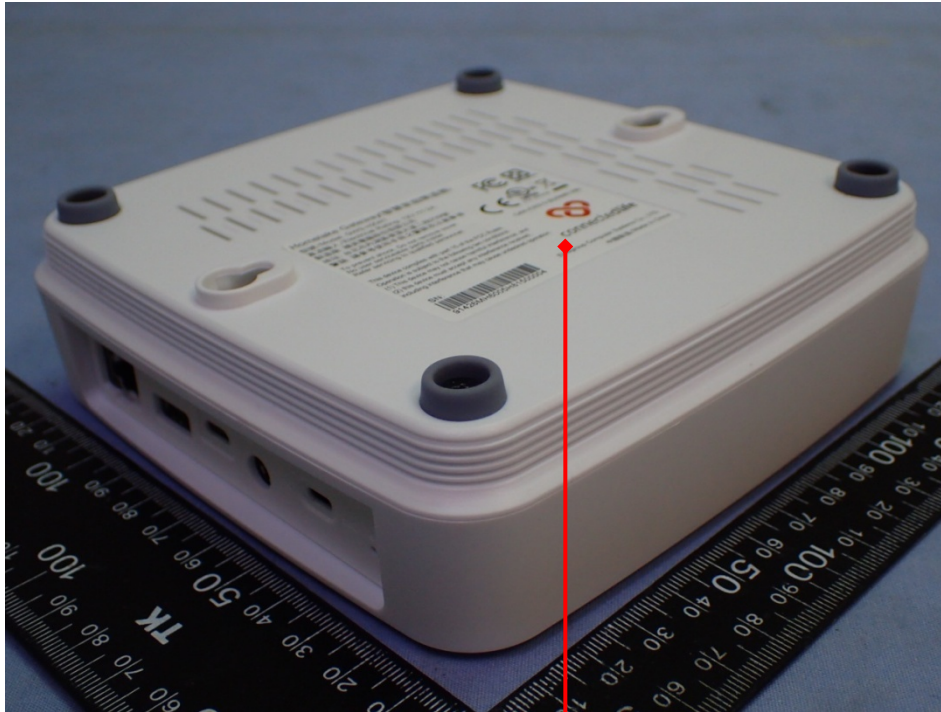

FCC ID Label Location

- Label Placement Location

FCC ID Label Placement Location

- FCC ID Label Format

Home Gateway (智慧家庭閘道器)
 型號/Model: GWS-HZW1
 直流輸入/Electrical Rating: 12V --- 2A
 製造商: 精英電腦股份有限公司
 地址: 台北市內湖區堤頂大道二段239號
 警語: 請參考使用手冊之警語及注意事項

This device complies with part 15 of the FCC Rules.
 Operation is subject to the following two conditions:
 (1) This device may not cause harmful interference, and
 (2) this device must accept any interference received,
 including interference that may cause undesired operation