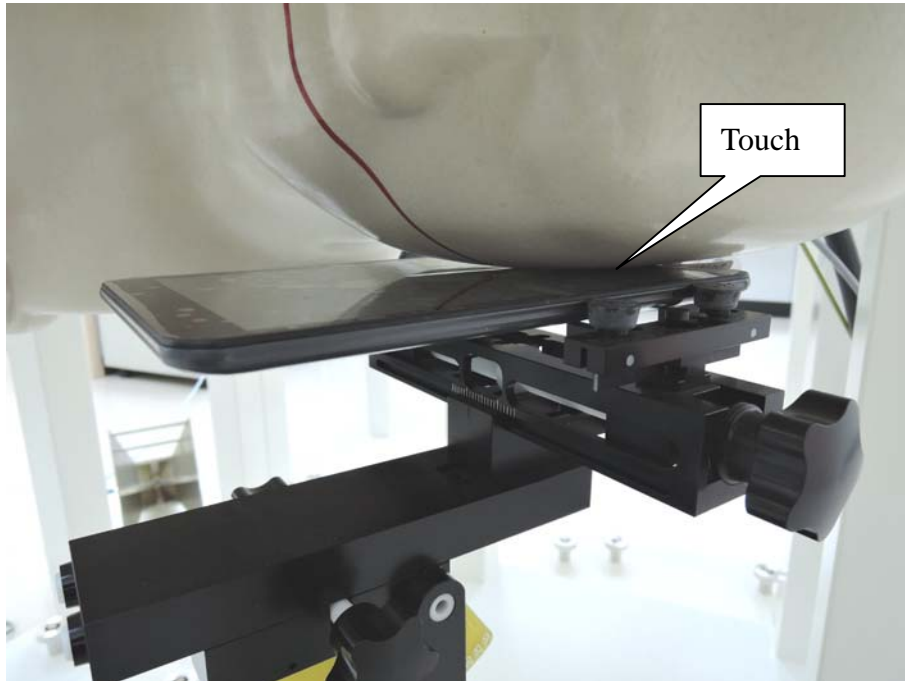

Appendix C. Test Setup Photographs & EUT Photographs

Test Setup Photographs

EUT Left-Cheek

EUT Left-Tilt

EUT Right-Cheek

EUT Right-Tilt

EUT Back

EUT Bottom

EUT Front

EUT Left-Side

EUT Right-Side

Depth of the liquid in the phantom-Zoom In

Note: The positions used in the measurements were according to IEEE 1528-2003.