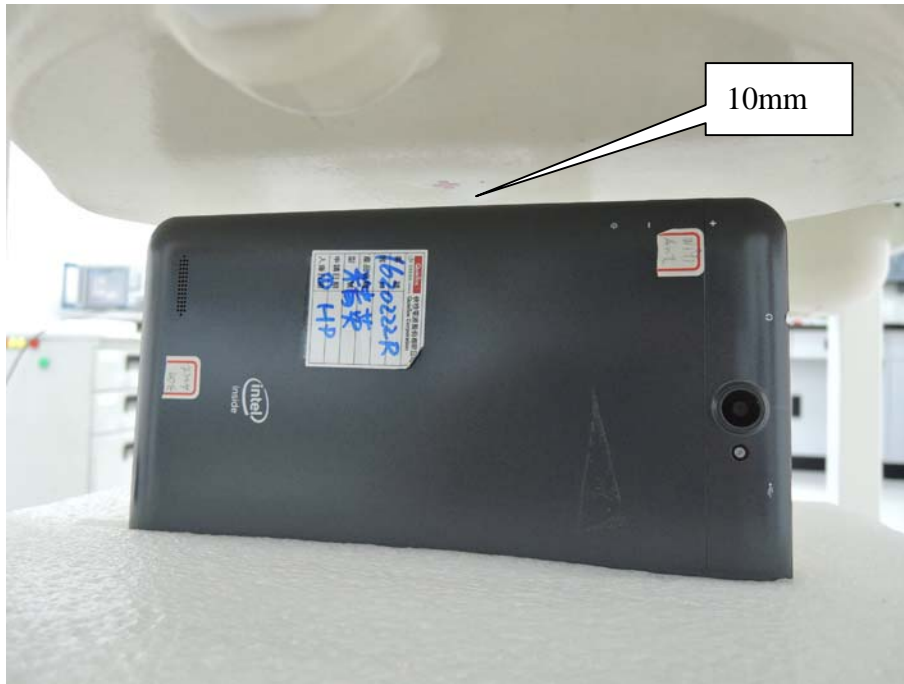

Appendix C. Test Setup Photographs & EUT Photographs

Test Setup Photographs

EUT Left-Cheek

EUT Left-Tilt

EUT Right-Cheek

EUT Right-Tilt

EUT Back

EUT Bottom

EUT Front

EUT Left-Side

EUT Right-Side

Depth of the liquid in the phantom-Zoom In

Note: The positions used in the measurements were according to IEEE 1528-2003.