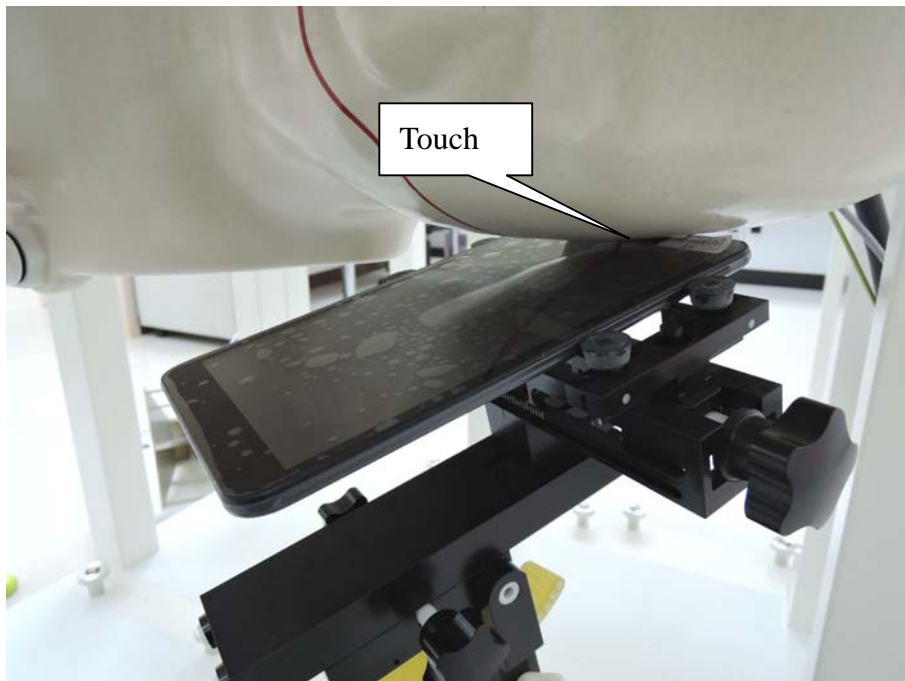

Appendix C. Test Setup Photographs & EUT Photographs

Test Setup Photographs

EUT Left-Cheek

EUT Left-Tilt

EUT Right-Cheek

EUT Right-Tilt

EUT Back

EUT Bottom

EUT Front

EUT Left-Side

EUT Right-Side

Depth of the liquid in the phantom-Zoom In

Note: The positions used in the measurements were according to IEEE 1528-2003.