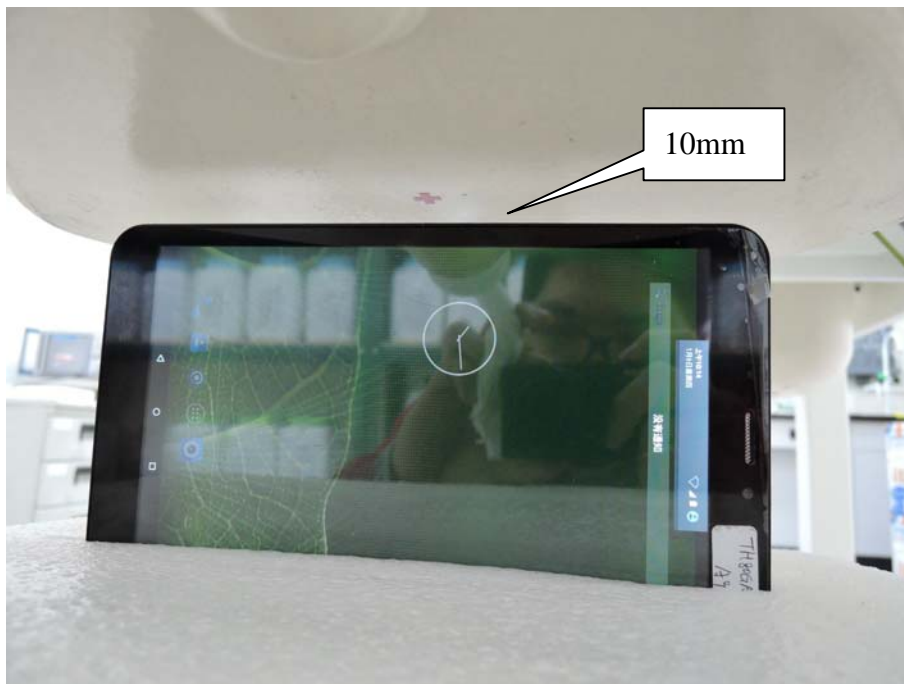

Appendix C. Test Setup Photographs & EUT Photographs

Test Setup Photographs

EUT Left-Cheek

EUT Left-Tilt

EUT Right-Cheek

EUT Right-Tilt

EUT Back

EUT Bottom

EUT Front

EUT Left-Side

EUT Right-Side

Depth of the liquid in the phantom-Zoom In

Note: The positions used in the measurements were according to IEEE 1528-2003.