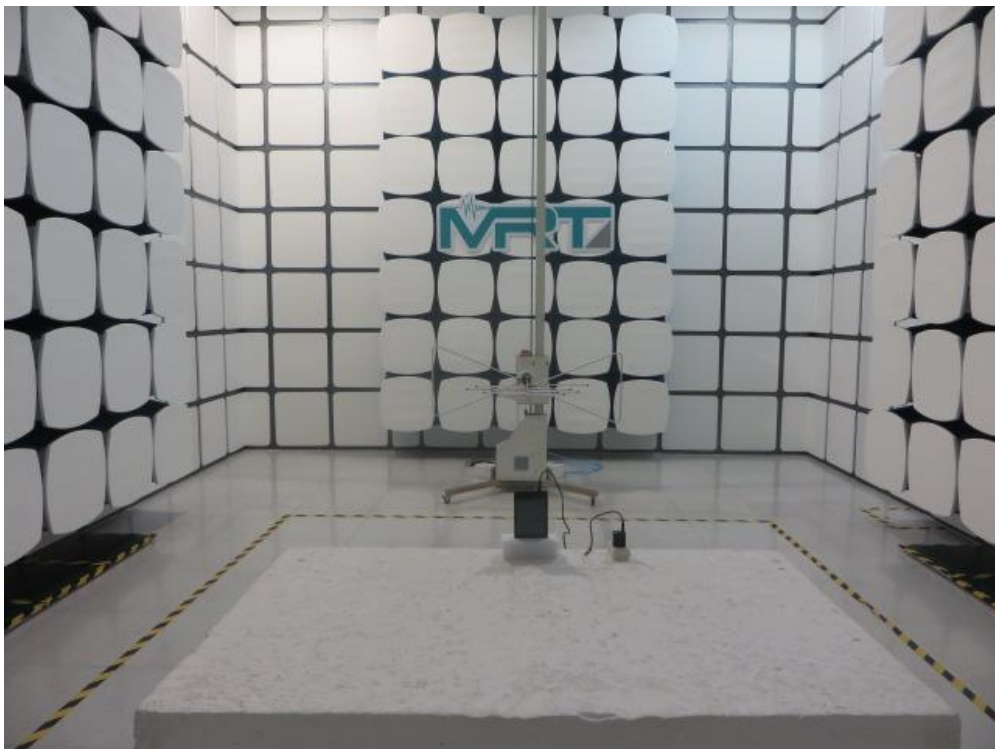

FCC Part15C Test Setup Photo

Description: Front View of the Conducted Emission Test Setup for 0.15kHz ~ 30MHz

Description: Back View of the Conducted Emission Test Setup for 0.15kHz ~ 30MHz

Description: Radiated Emission Test Setup for 9kHz ~ 30MHz

Description: Radiated Emission Test Setup for 30MHz ~ 1GHz

Description: Radiated Emission Test Setup for 1GHz ~ 18GHz

Description: Radiated Emission Test Setup for 18GHz ~ 40GHz