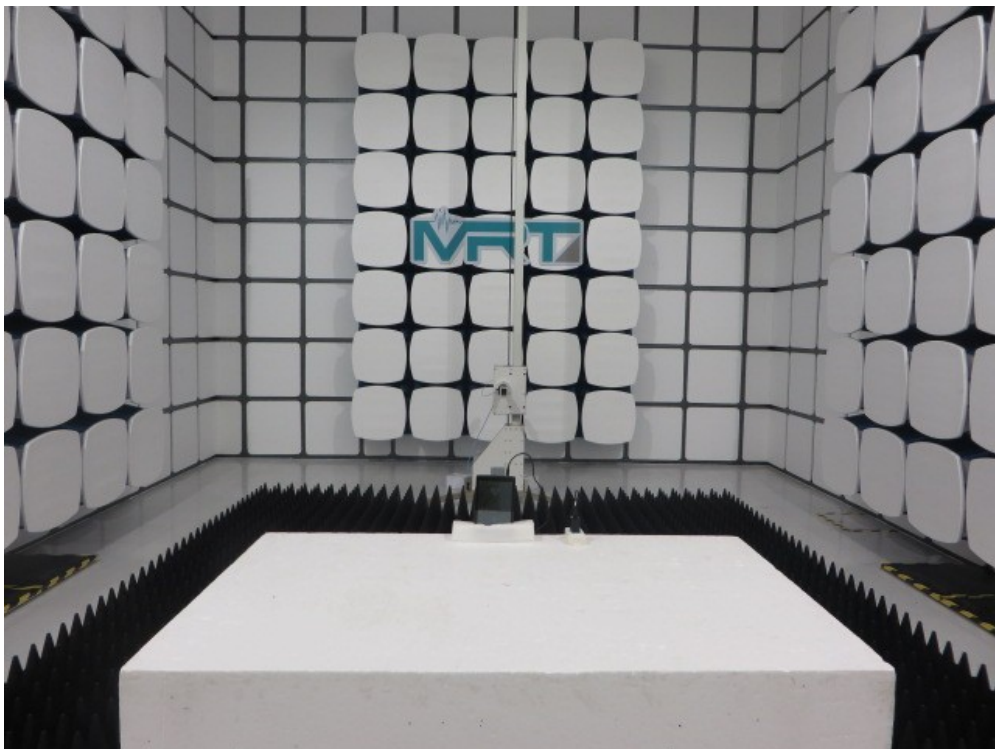

## Test Setup Photo

Description: Front View of the Conducted Emission Test Setup

Description: Back View of the Conducted Emission Test Setup

Description: Radiated Emission Test Setup for 9kHz ~ 30MHz

Description: Radiated Emission Test Setup for 30MHz ~ 1GHz

Description: Radiated Emission Test Setup for 1GHz ~ 18GHz

Description: Radiated Emission Test Setup for 18GHz ~ 25GHz

SAR Test Setup Photo

Body SAR Bottom

Body SAR Secondary landscape

Body SAR Primary portrait