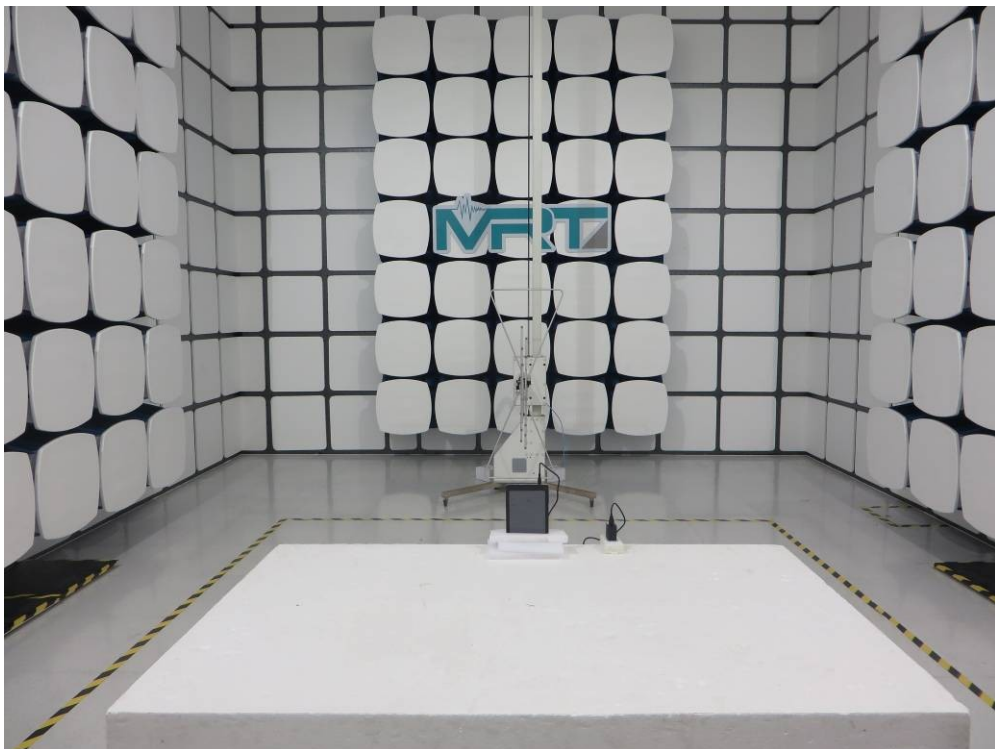

## Test Setup Photo

Description: Front View of the Conducted Emission Test Setup

Description: Back View of the Conducted Emission Test Setup

Description: Radiated Emission Test Setup for 9kHz ~ 30MHz

Description: Radiated Emission Test Setup for 30MHz ~ 1GHz

Description: Radiated Emission Test Setup for 1GHz ~ 18GHz

Description: Radiated Emission Test Setup for 18GHz ~ 25GHz

SAR Test Setup Photo

Body SAR Bottom

Body SAR Secondary landscape

Body SAR Primary portrait