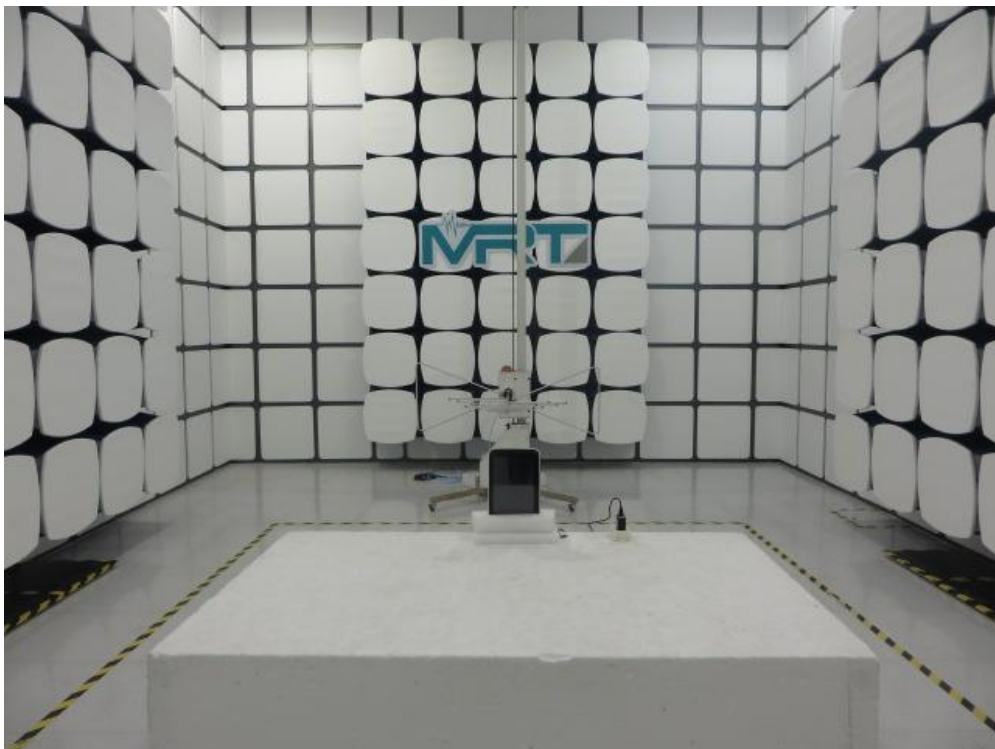

FCC Part15C Test Setup Photo

Description: Front View of the Conducted Emission Test Setup for 0.15kHz ~ 30MHz

Description: Back View of the Conducted Emission Test Setup for 0.15kHz ~ 30MHz

Description: Radiated Emission Test Setup for 9kHz ~ 30MHz

Description: Radiated Emission Test Setup for 30MHz ~ 1GHz

Description: Radiated Emission Test Setup for 1GHz ~ 18GHz

Description: Radiated Emission Test Setup for 18GHz ~ 25GHz