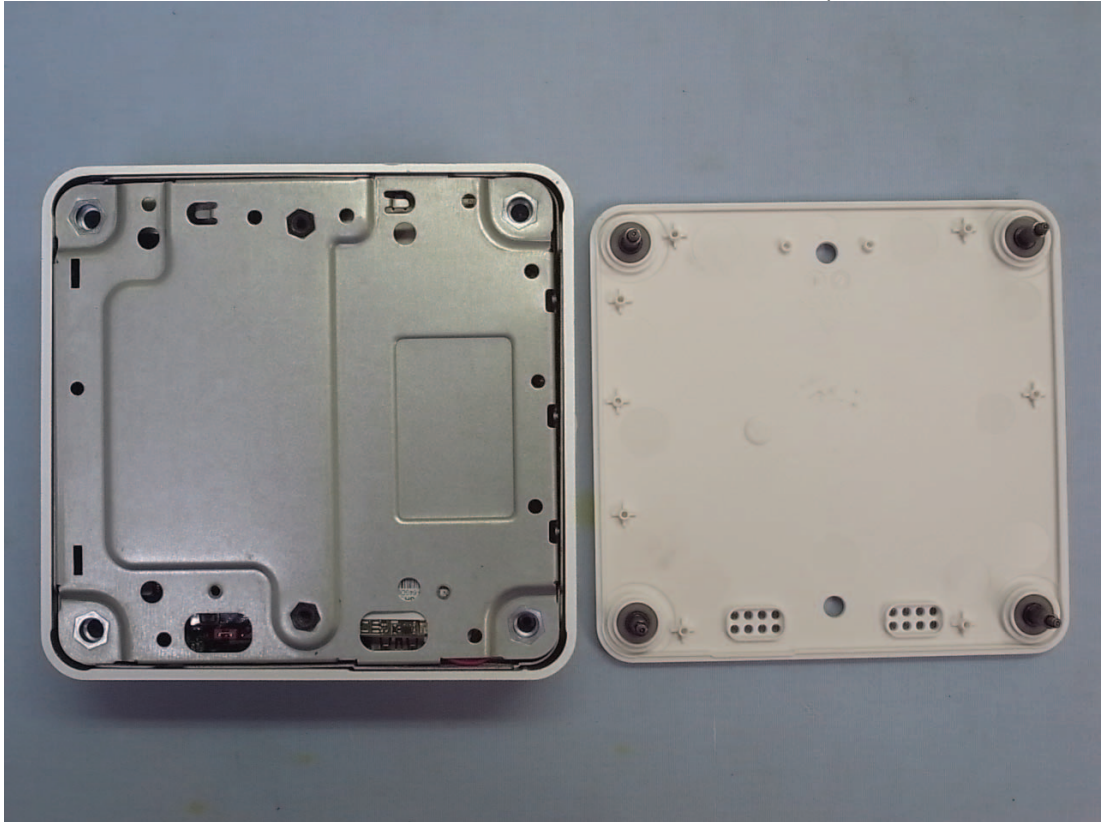

EUT Internal Photos

Figure 9
Internal View (Removed Back Cover)

Figure 10
Internal View (Removed Shielded Case)

Figure 11
Internal View (Removed SATADOM and 802.11b/g/n RTL8723BE Combo module)

Figure 12
Internal View (802.11b/g/n RTL8723BE Combo module, Front View)

Figure 13
Internal View (802.11b/g/n RTL8723BE Combo module, Back View)

Figure 14
Internal View (SATADOM, Front View)

Figure 15
Internal View (SATADOM, Back View)

Figure 16
Internal View (Removed Main Board)

Figure 17
Internal View (Main Board, Back View)

Figure 18
Internal View (Main Board, Front View)

Figure 19
Internal View (Memory, Front View)

Figure 20
Internal View (Memory, Back View)

Figure 21
Internal View (ANT)

Figure 22
Internal View (Removed Top Cover)

Figure 23
Internal View (NFC Module, Front View)

Figure 24
Internal View (NFC Module, Back View)