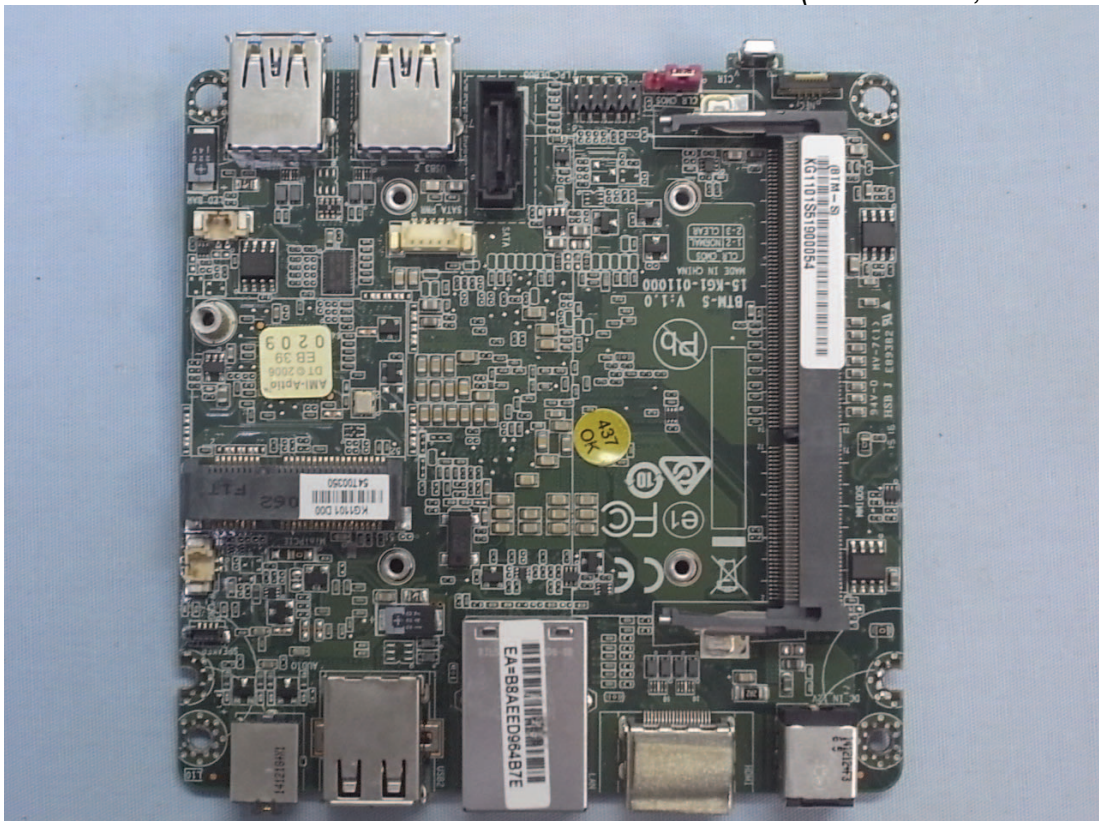

EUT Internal Photos

Figure 9
Internal View (Removed Back Cover)

Figure 10
Internal View (Removed Shielded Case)

Figure 11
Internal View (Removed SATADOM and 802.11b/g/n RTL8723BE Combo module)

Figure 12
Internal View (802.11b/g/n RTL8723BE Combo module, Front View)

Figure 13
Internal View (802.11b/g/n RTL8723BE Combo module, Back View)

Figure 14
Internal View (SATADOM, Front View)

Figure 15
Internal View (SATADOM, Back View)

Figure 16
Internal View (Removed Main Board)

Figure 17
Internal View (Main Board, Back View)

Figure 18
Internal View (Main Board, Front View)

Figure 19
Internal View (Memory, Front View)

Figure 20
Internal View (Memory, Back View)

Figure 21
Internal View (ANT)

Figure 22
Internal View (Removed Top Cover)

Figure 23
Internal View (NFC Module, Front View)

Figure 24
Internal View (NFC Module, Back View)