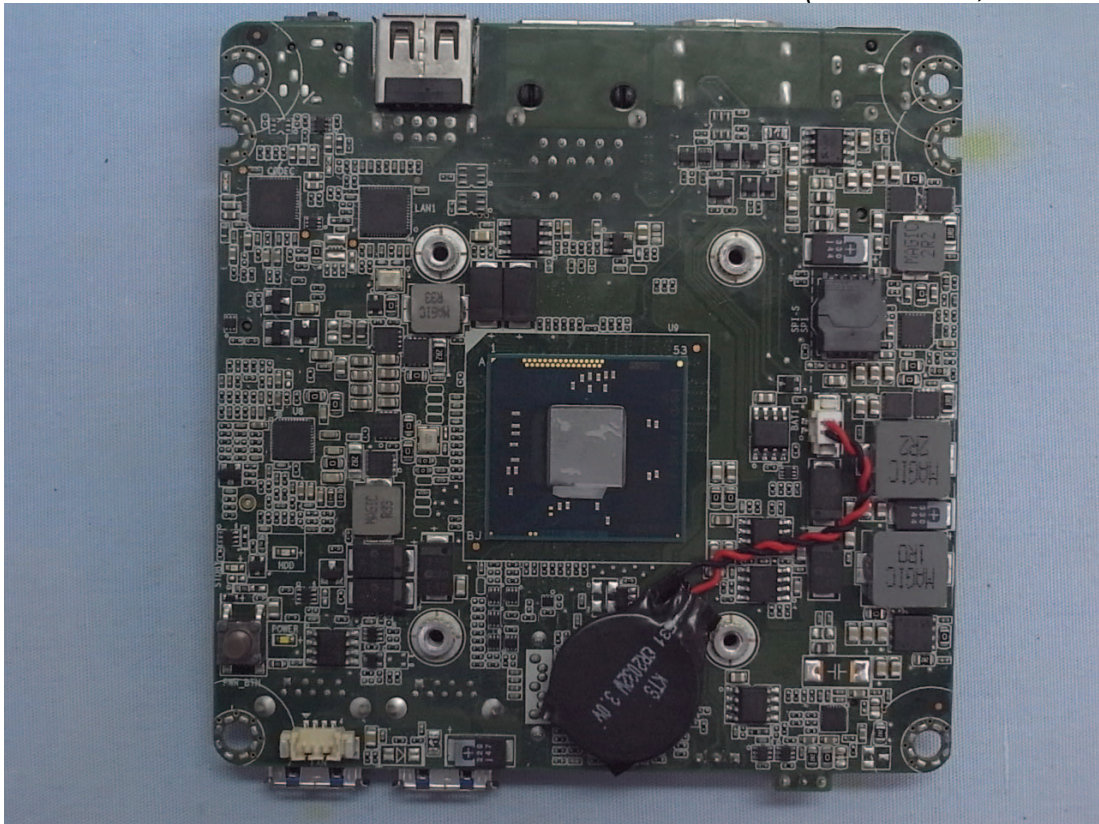

EUT Internal Photos

Figure 9
Internal View (Removed Back Cover)

Figure 10
Internal View (Removed Shielded Case)

Figure 11
Internal View (Removed SATADOM and 802.11b/g/n RTL8723BE Combo module)

Figure 12
Internal View (802.11b/g/n RTL8723BE Combo module, Front View)

Figure 13
Internal View (802.11b/g/n RTL8723BE Combo module, Back View)

Figure 14
Internal View (SATADOM, Front View)

Figure 15
Internal View (SATADOM, Back View)

Figure 16
Internal View (Removed Main Board)

Figure 17
Internal View (Main Board, Back View)

Figure 18
Internal View (Main Board, Front View)

Figure 19
Internal View (Memory, Front View)

Figure 20
Internal View (Memory, Back View)

Figure 21
Internal View (ANT)

Figure 22
Internal View (Removed Top Cover)

Figure 23
Internal View (NFC Module, Front View)

Figure 24
Internal View (NFC Module, Back View)