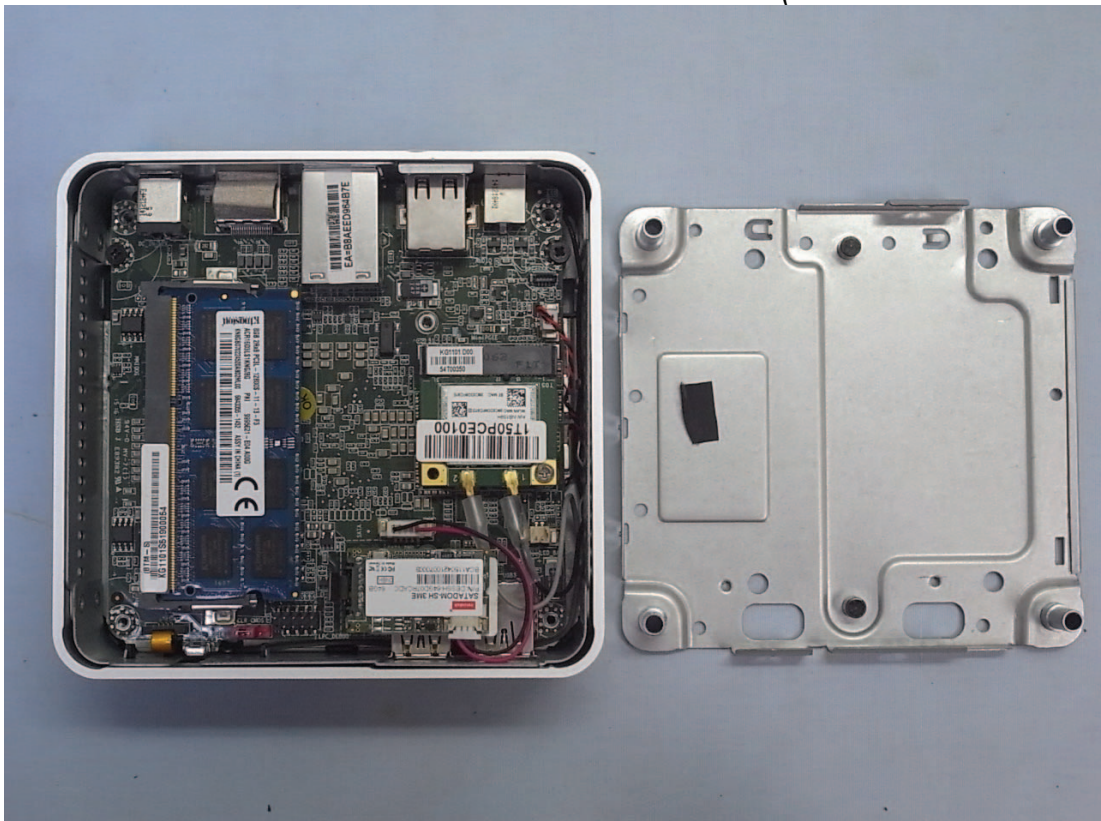

EUT Internal Photos

Figure 9
Internal View (Removed Back Cover)

Figure 10
Internal View (Removed Shielded Case)

Figure 11
Internal View (Removed SATADOM and 802.11b/g/n RTL8723BE Combo module)

Figure 12
Internal View (802.11b/g/n RTL8723BE Combo module, Front View)

Figure 13
Internal View (802.11b/g/n RTL8723BE Combo module, Back View)

Figure 14
Internal View (SATADOM, Front View)

Figure 15
Internal View (SATADOM, Back View)

Figure 16
Internal View (Removed Main Board)

Figure 17
Internal View (Main Board, Back View)

Figure 18
Internal View (Main Board, Front View)

Figure 19
Internal View (Memory, Front View)

Figure 20
Internal View (Memory, Back View)

Figure 21
Internal View (ANT)

Figure 22
Internal View (Removed Top Cover)

Figure 23
Internal View (NFC Module, Front View)

Figure 24
Internal View (NFC Module, Back View)