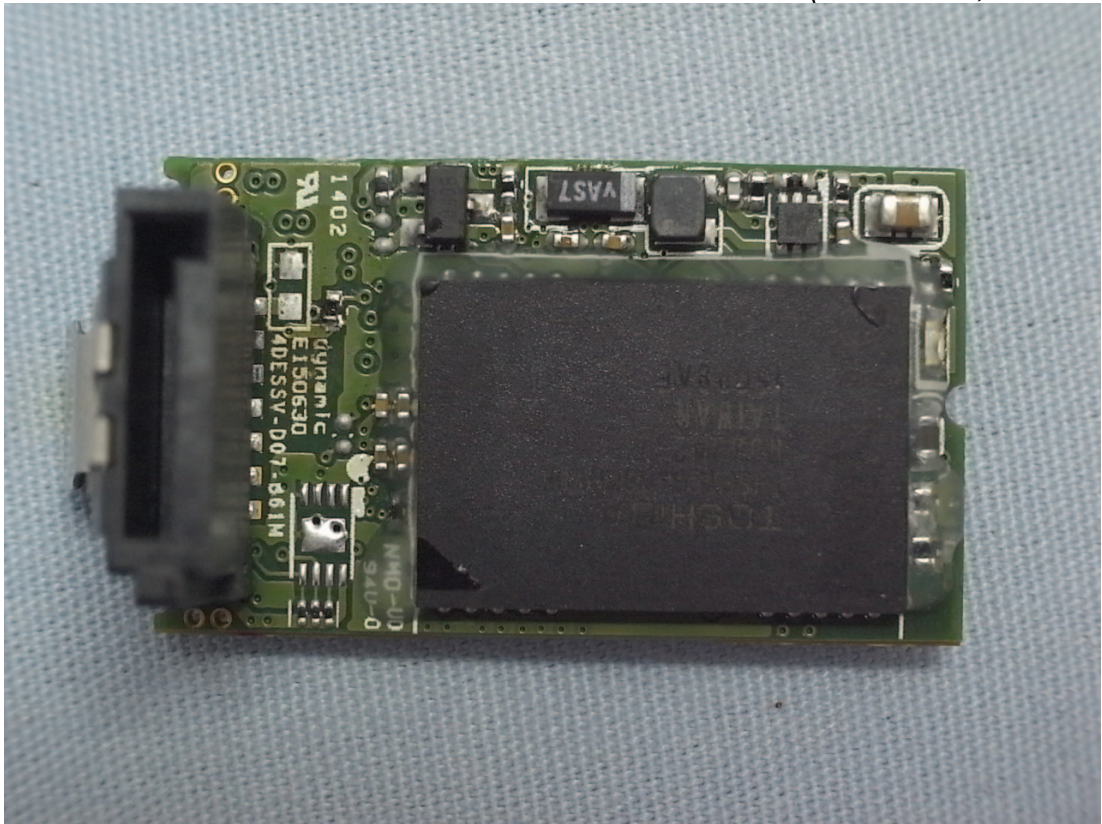

EUT Internal Photos

Figure 9
Internal View (Removed Back Cover)

Figure 10
Internal View (Removed Shielded Case)

Figure 11
Internal View (Removed SATADOM and 802.11b/g/n RTL8723BE Combo module)

Figure 12
Internal View (802.11b/g/n RTL8723BE Combo module, Front View)

Figure 13
Internal View (802.11b/g/n RTL8723BE Combo module, Back View)

Figure 14
Internal View (SATADOM, Front View)

Figure 15
Internal View (SATADOM, Back View)

Figure 16
Internal View (Removed Main Board)

Figure 17
Internal View (Main Board, Back View)

Figure 18
Internal View (Main Board, Front View)

Figure 19
Internal View (Memory, Front View)

Figure 20
Internal View (Memory, Back View)

Figure 21
Internal View (ANT)