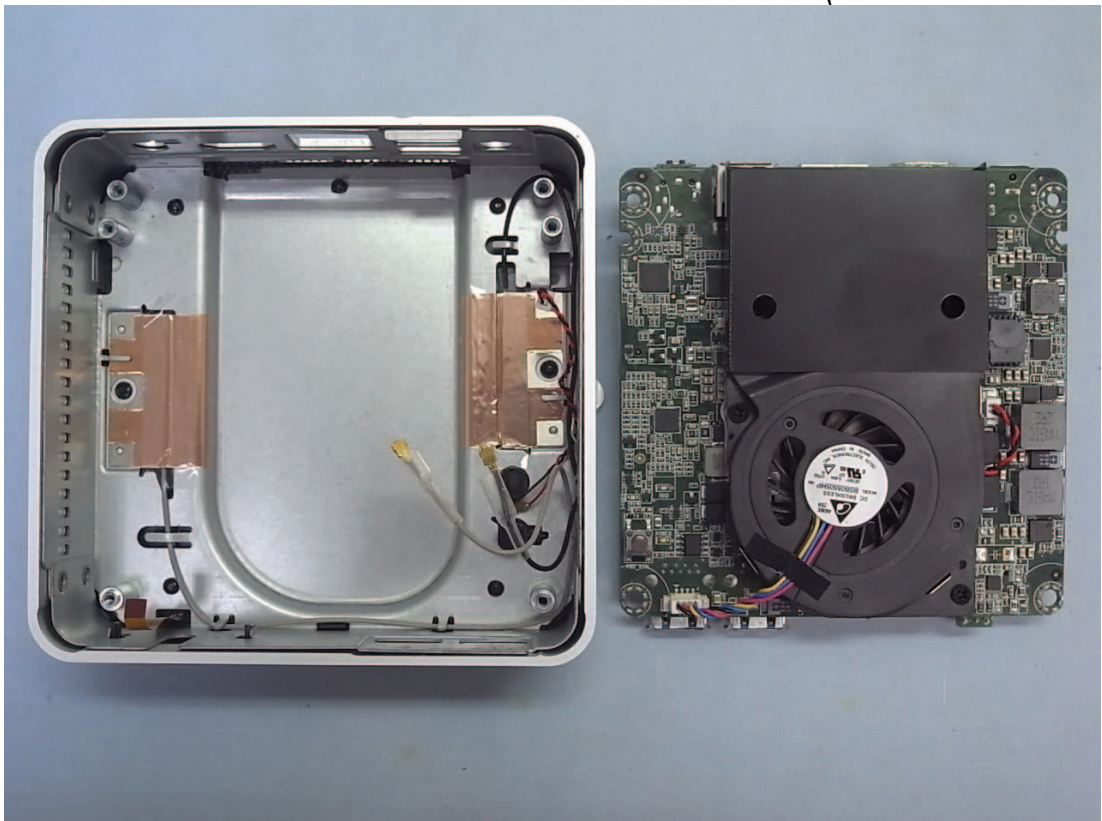

EUT Internal Photos

Figure 9
Internal View (Removed Back Cover)

Figure 10
Internal View (Removed Shielded Case)

Figure 11
Internal View (Removed SATADOM and 802.11b/g/n RTL8723BE Combo module)

Figure 12
Internal View (802.11b/g/n RTL8723BE Combo module, Front View)

Figure 13
Internal View (802.11b/g/n RTL8723BE Combo module, Back View)

Figure 14
Internal View (SATADOM, Front View)

Figure 15
Internal View (SATADOM, Back View)

Figure 16
Internal View (Removed Main Board)

Figure 17
Internal View (Main Board, Back View)

Figure 18
Internal View (Main Board, Front View)

Figure 19
Internal View (Memory, Front View)

Figure 20
Internal View (Memory, Back View)

Figure 21
Internal View (ANT)

Figure 22
Internal View (Removed Top Cover)

Figure 23
Internal View (NFC Module, Front View)

Figure 24
Internal View (NFC Module, Back View)