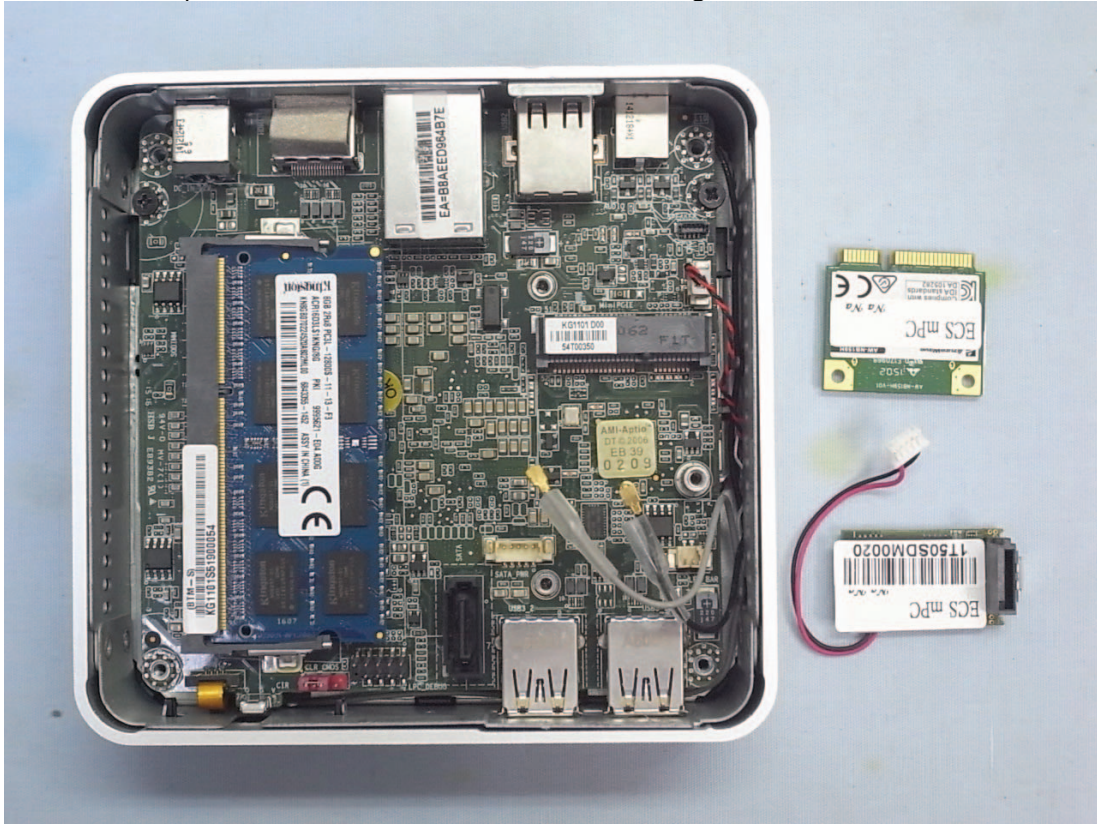

EUT Internal Photos

Figure 9
Internal View (Removed Back Cover)

Figure 10
Internal View (Removed Shielded Case)

Figure 11
Internal View (Removed SATADOM and 802.11b/g/n RTL8723BE Combo module)

Figure 12
Internal View (802.11b/g/n RTL8723BE Combo module, Front View)

Figure 13
Internal View (802.11b/g/n RTL8723BE Combo module, Back View)

Figure 14
Internal View (SATADOM, Front View)

Figure 15
Internal View (SATADOM, Back View)

Figure 16
Internal View (Removed Main Board)

Figure 17
Internal View (Main Board, Back View)

Figure 18
Internal View (Main Board, Front View)

Figure 19
Internal View (Memory, Front View)

Figure 20
Internal View (Memory, Back View)

Figure 21
Internal View (ANT)