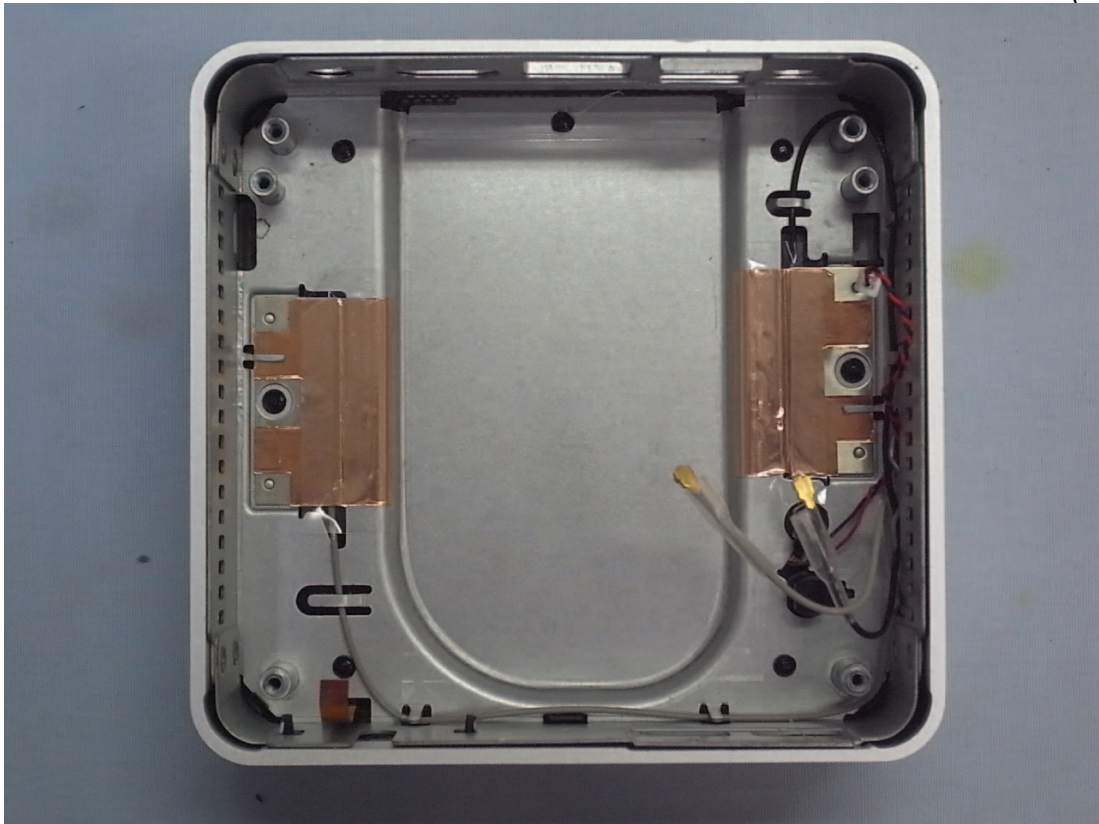

EUT Internal Photos

Figure 9
Internal View (Removed Back Cover)

Figure 10
Internal View (Removed Shielded Case)

Figure 11
Internal View (Removed SATADOM and 802.11b/g/n RTL8723BE Combo module)

Figure 12
Internal View (802.11b/g/n RTL8723BE Combo module, Front View)

Figure 13
Internal View (802.11b/g/n RTL8723BE Combo module, Back View)

Figure 14
Internal View (SATADOM, Front View)

Figure 15
Internal View (SATADOM, Back View)

Figure 16
Internal View (Removed Main Board)

Figure 17
Internal View (Main Board, Back View)

Figure 18
Internal View (Main Board, Front View)

Figure 19
Internal View (Memory, Front View)

Figure 20
Internal View (Memory, Back View)

Figure 21
Internal View (ANT)

Figure 22
Internal View (Removed Top Cover)

Figure 23
Internal View (NFC Module, Front View)

Figure 24
Internal View (NFC Module, Back View)