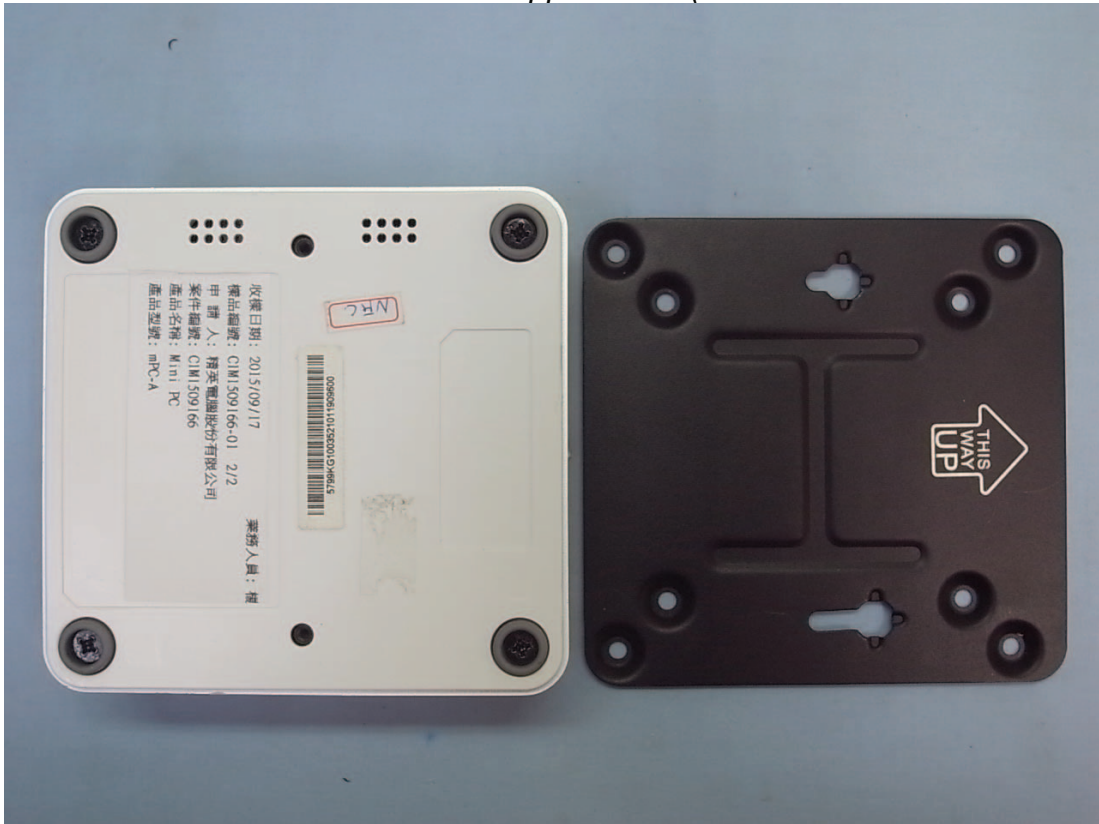

EUT External Photos

Figure 1

General Appearance w/Metal Case and VESA Mount Bracket (Front and Side View)

Figure 2

General Appearance w/ Metal Case and VESA Mount Bracket (Back and Side View)

*Figure 3
General Appearance w/Metal Case and VESA Mount Bracket (Front and Side View)*

*Figure 4
General Appearance w/ Metal Case and VESA Mount Bracket (Back and Side View)*

Figure 5
General Appearance (Removed VESA Mount Bracket)

Figure 6
AC Adapter, Appearance (Front & Side View)

Figure 7
AC Adapter, Appearance (Back & Side View)

Figure 8
AC Adapter, Appearance (Label View)