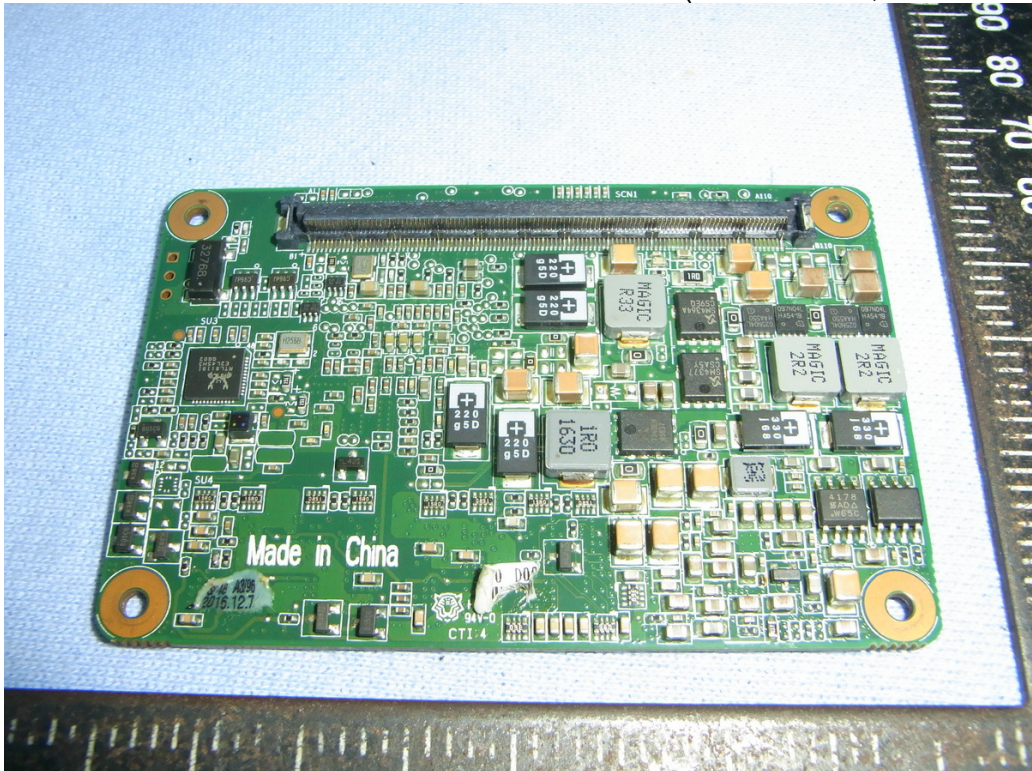

EUT Internal Photos

Figure 7
Internal View (Removed Cover)

Figure 8
Internal View

Figure 9
Internal View (Main Board, Front View)

Figure 10
Internal View (Main Board, Back View)

Figure 11
Internal View (I/O Board, Front View)

Figure 12
Internal View (I/O Board, Back View)

Figure 13
Internal View (LoRa Card, Front View)

Figure 14
Internal View (LoRa Card, Back View)

Figure 15
Internal View (Wi-Fi + BT Combo Module, Front View)

Figure 16
Internal View (Wi-Fi + BT Combo Module, Back View)

Figure 17
Internal View (LoRa Board, Front View)

Figure 18
Internal View (LoRa Board, Front View, Removed Cover)

Figure 19
Internal View (LoRa Board, Back View)