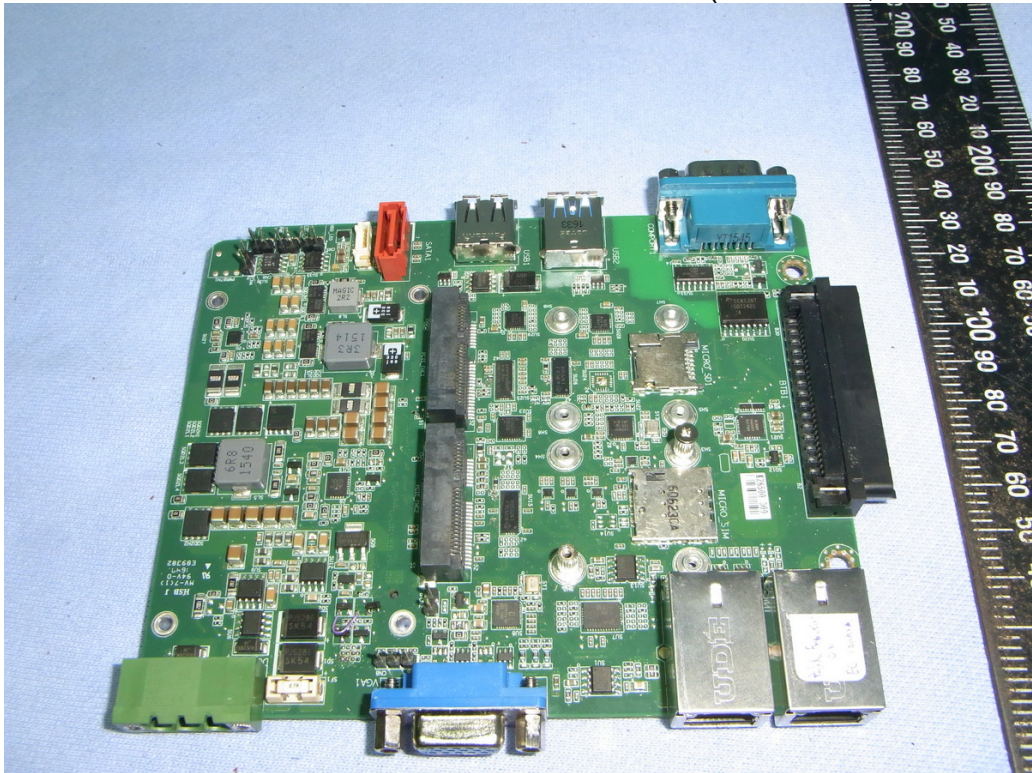

EUT Internal Photos

Figure 7
Internal View (Removed Cover)

Figure 8
Internal View

Figure 9
Internal View (Main Board, Front View)

Figure 10
Internal View (Main Board, Back View)

Figure 11
Internal View (I/O Board, Front View)

Figure 12
Internal View (I/O Board, Back View)

Figure 13
Internal View (LoRa Card, Front View)

Figure 14
Internal View (LoRa Card, Back View)

Figure 15
Internal View (Wi-Fi + BT Combo Module, Front View)

Figure 16
Internal View (Wi-Fi + BT Combo Module, Back View)

Figure 17
Internal View (LoRa Board, Front View)

Figure 18
Internal View (LoRa Board, Front View, Removed Cover)

Figure 19
Internal View (LoRa Board, Back View)