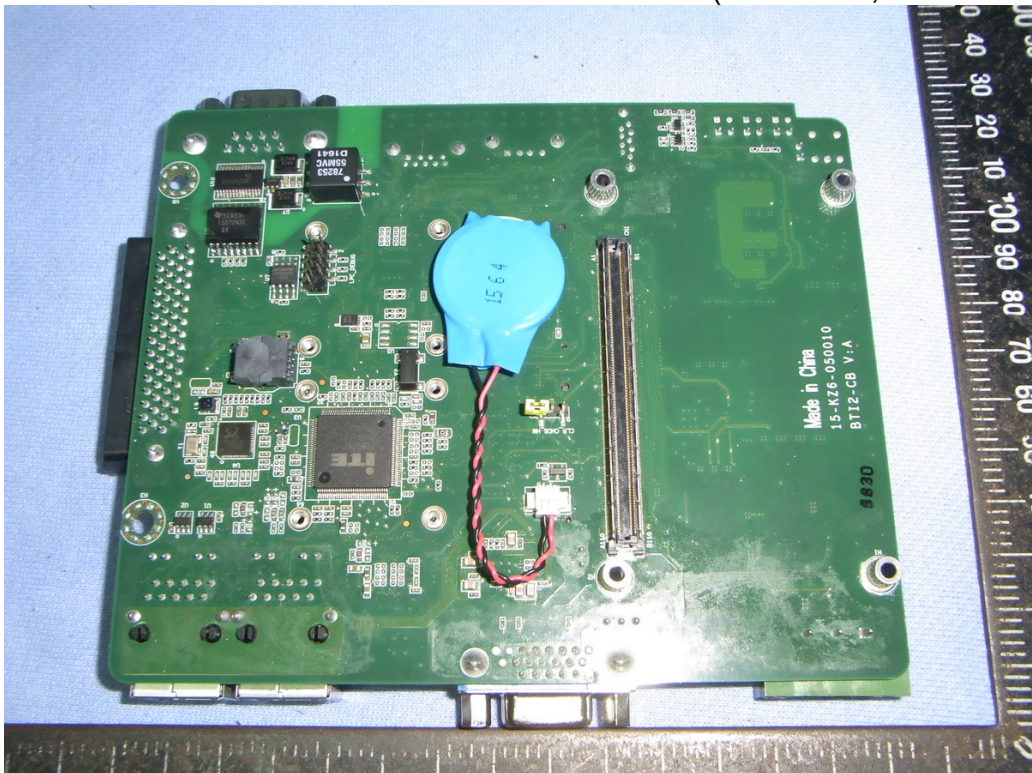

EUT Internal Photos

Figure 7
Internal View (Removed Cover)

Figure 8
Internal View

Figure 9
Internal View (Main Board, Front View)

Figure 10
Internal View (Main Board, Back View)

Figure 11
Internal View (I/O Board, Front View)

Figure 12
Internal View (I/O Board, Back View)

Figure 13
Internal View (LoRa Card, Front View)

Figure 14
Internal View (LoRa Card, Back View)

Figure 15
Internal View (Wi-Fi + BT Combo Module, Front View)

Figure 16
Internal View (Wi-Fi + BT Combo Module, Back View)

Figure 17
Internal View (LoRa Board, Front View)

Figure 18
Internal View (LoRa Board, Front View, Removed Cover)

Figure 19
Internal View (LoRa Board, Back View)