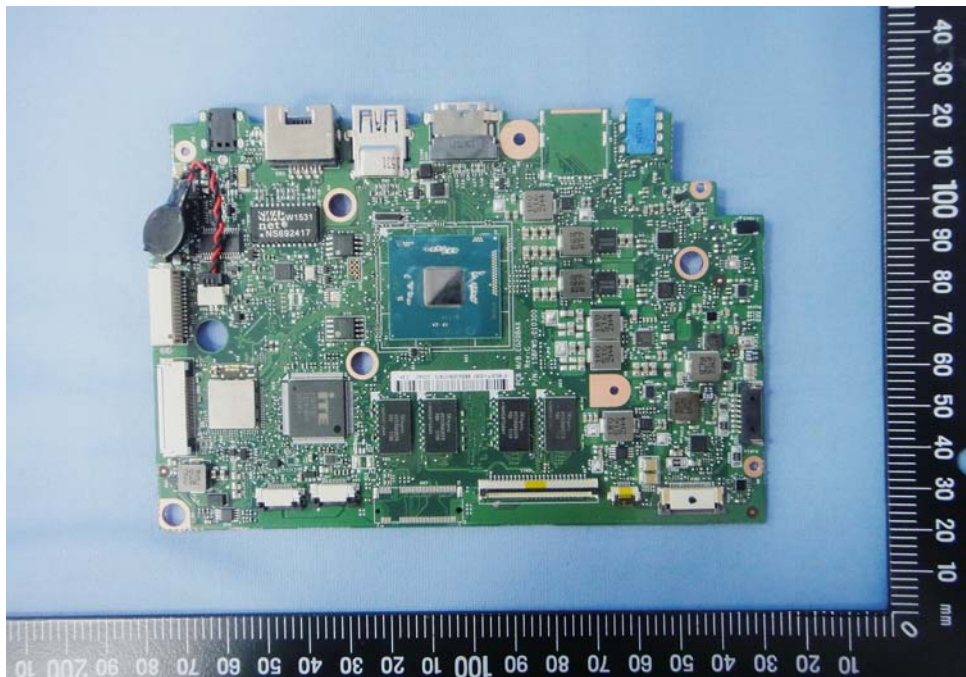

Internal Photos

Model Number:

EG20BA2

EG20BI2,

EG20Bxx(x=0~9, A~Z or blank or "-")

FCC ID: WL6-EG2NP00BA4

(1) EUT Photo

(2) EUT Photo

(11)EUT Photo

(12)EUT Photo

(13)EUT Photo

(14)EUT Photo

(15)EUT Photo

(16)EUT Photo

(17)EUT Photo

(18)EUT Photo