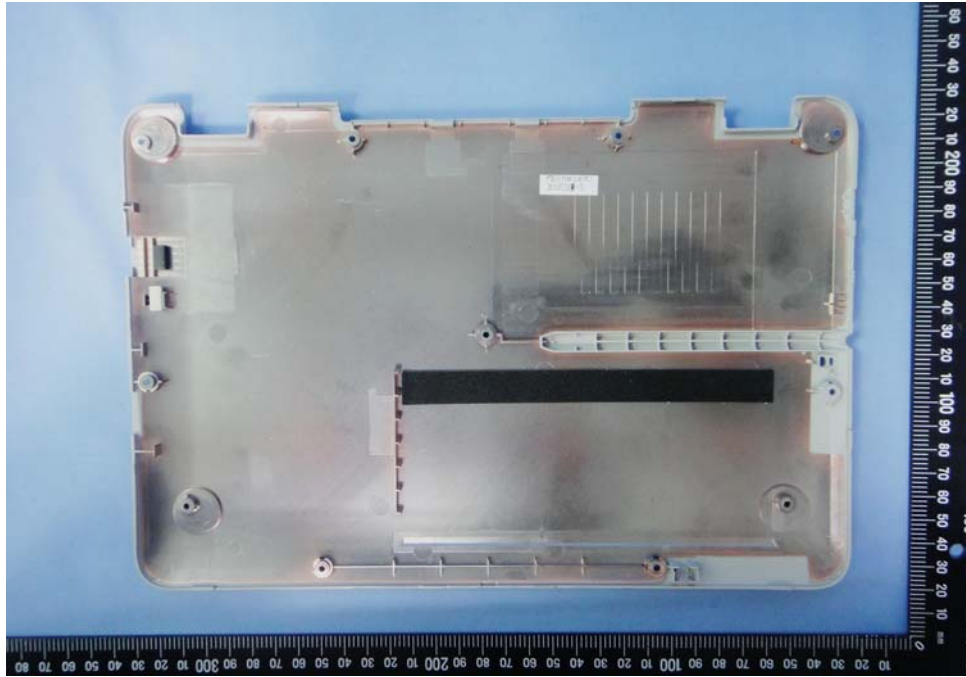

Internal Photos

Model Number:

EG20BA2

EG20BI2,

EG20Bxx(x=0~9, A~Z or blank or "-")

FCC ID: WL6-EG2NP00BA4

(1) EUT Photo

(2) EUT Photo

(3) EUT Photo

(4) EUT Photo

(5) EUT Photo

(6) EUT Photo

(7) EUT Photo

(8) EUT Photo

(9) EUT Photo

(10) EUT Photo