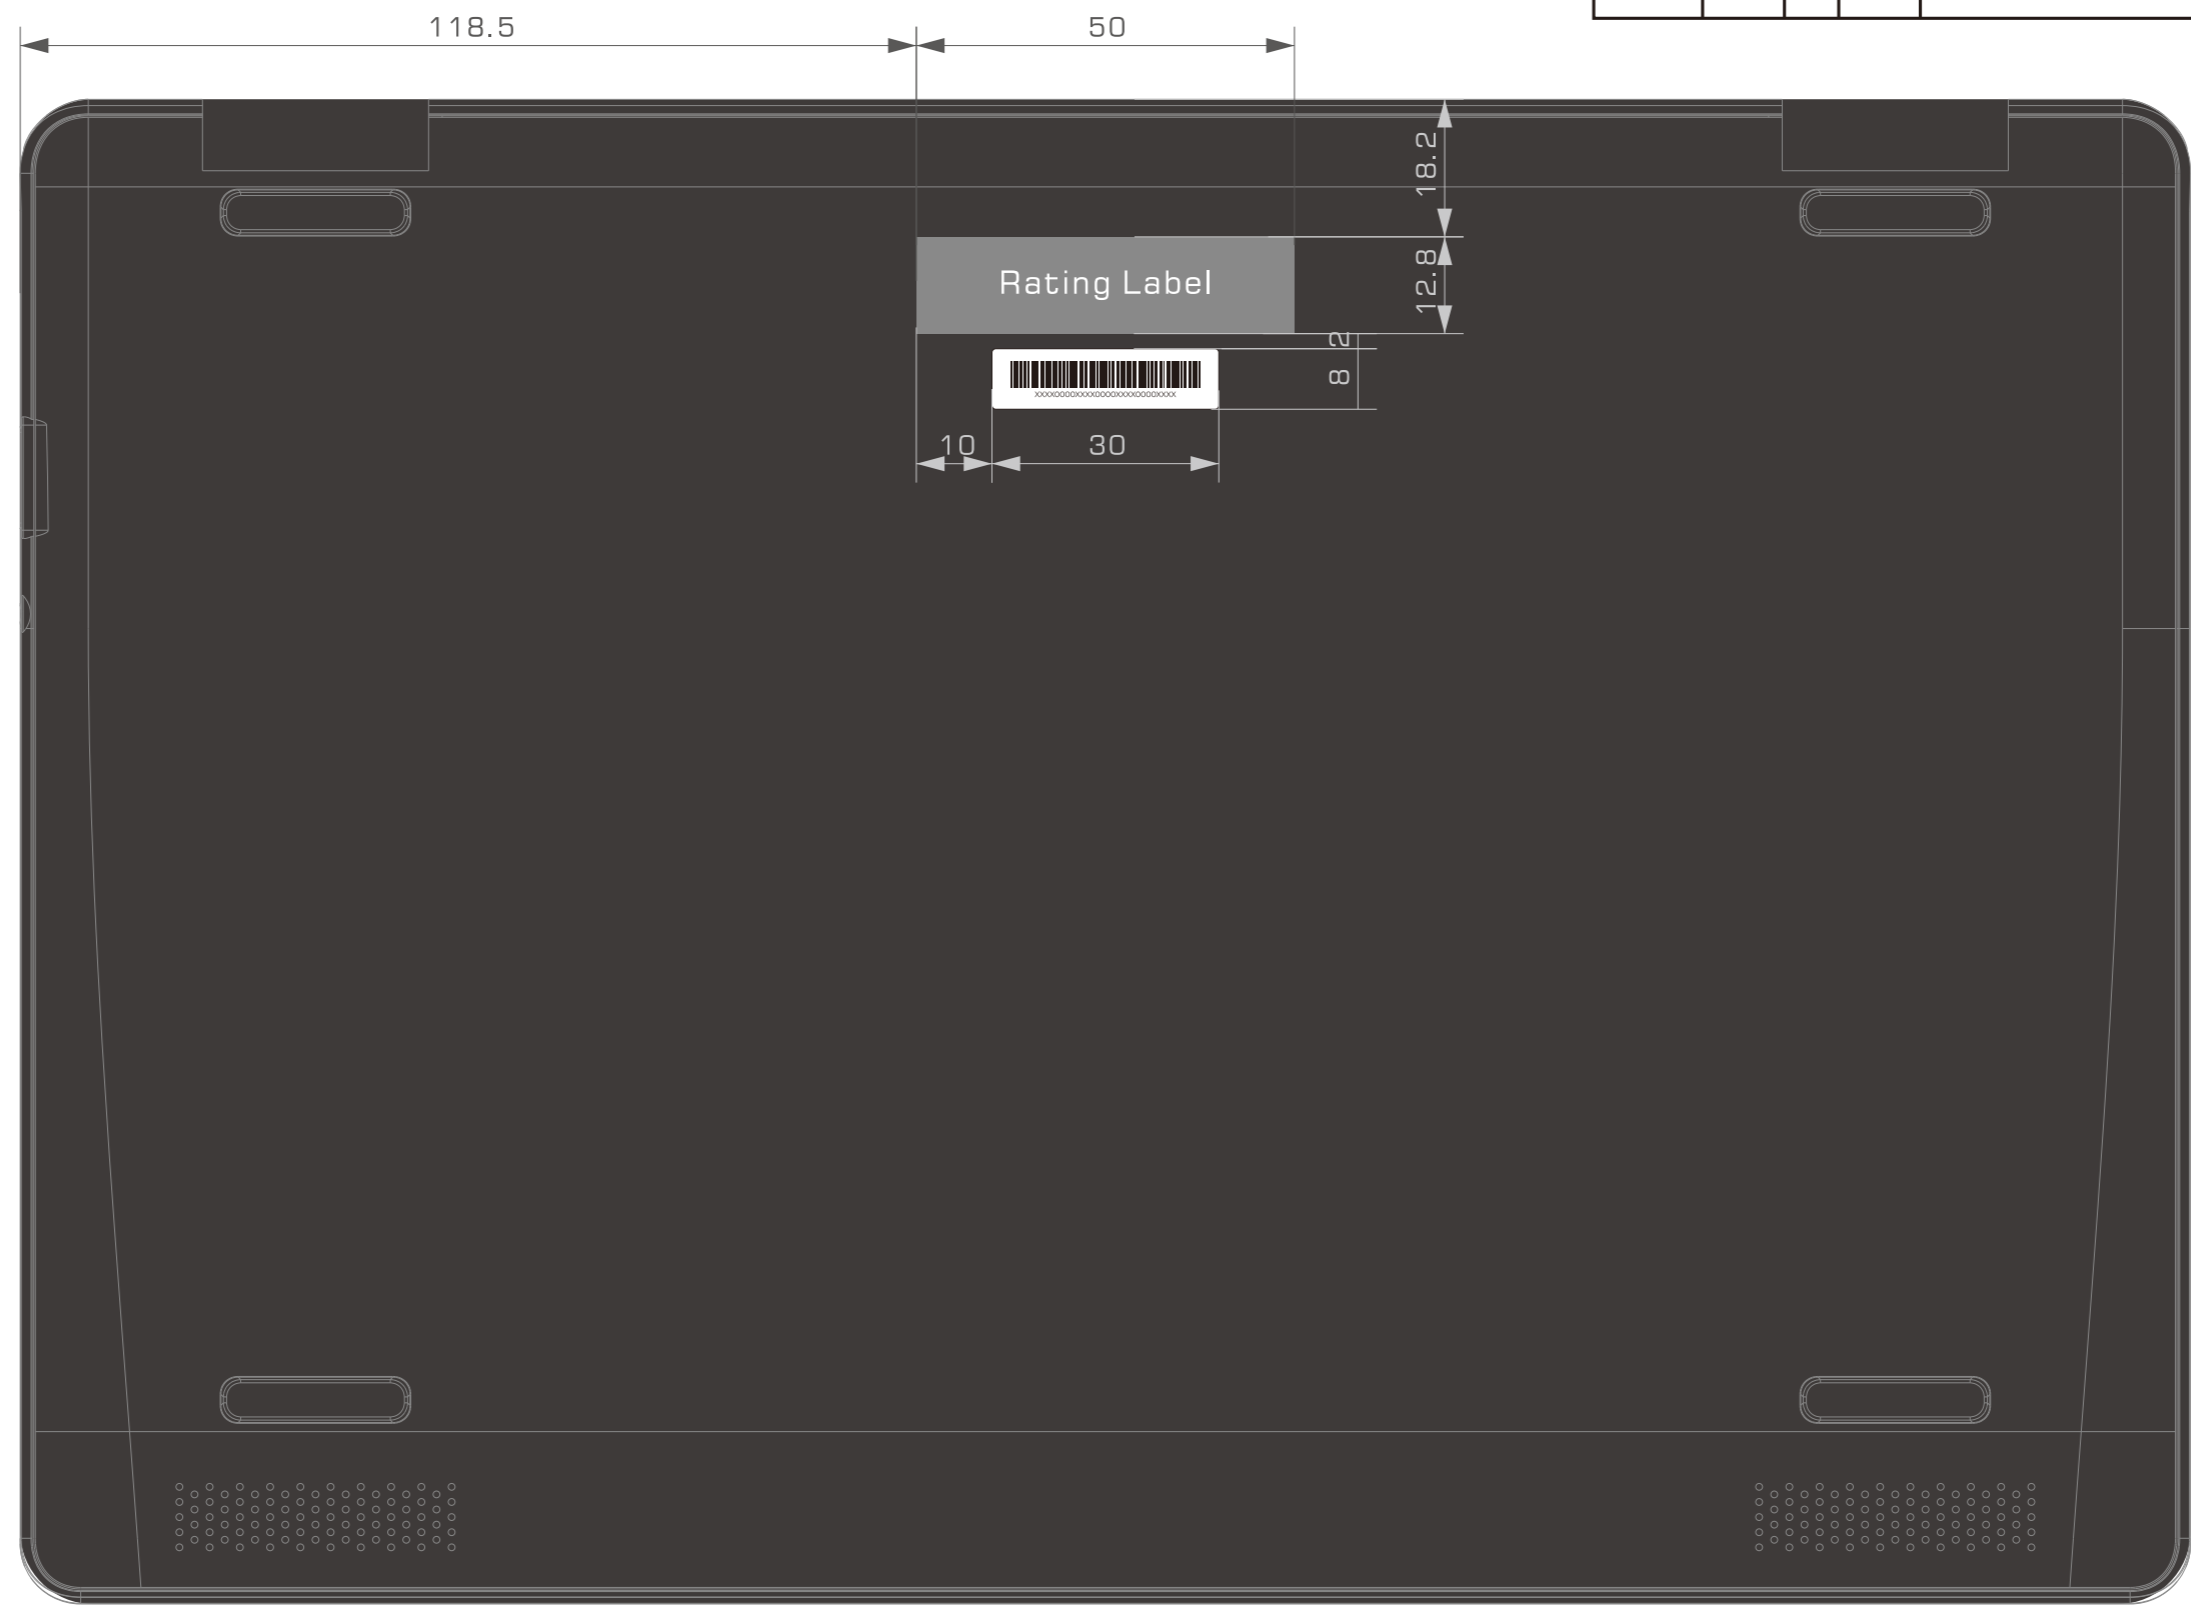

REVISIONS						
AUTH	ZONE	LTR	ECO	DESCRIPTION	DATA	APPROVED

MATERIAL:	#8503 Black	ELITEGROUP COMPUTER CORP.	
PORCESS:		TITLE	
FINISH:		SG20JL1C_D Cover Artwork	
USED ON:		SIZE	DWG. Number
DRAWN		A3	PART Number
DESIGN		SCALE	
CHECK		1/1	
APPROVE			