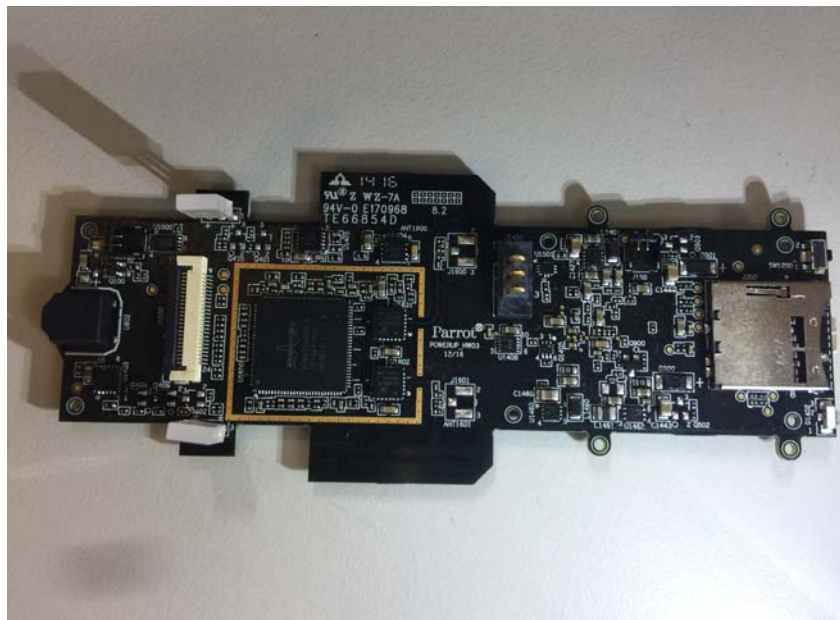

Equipment Photographs

(Internal)

INTERTEK TESTING SERVICE

Report No.: 16060285HKG-001

Equipment Photographs

(Internal)

INTERTEK TESTING SERVICE

Report No.: 16060285HKG-001

Equipment Photographs

(Internal)

INTERTEK TESTING SERVICE

Report No.: 16060285HKG-001

Equipment Photographs

(Internal)

Equipment Photographs

(Internal)