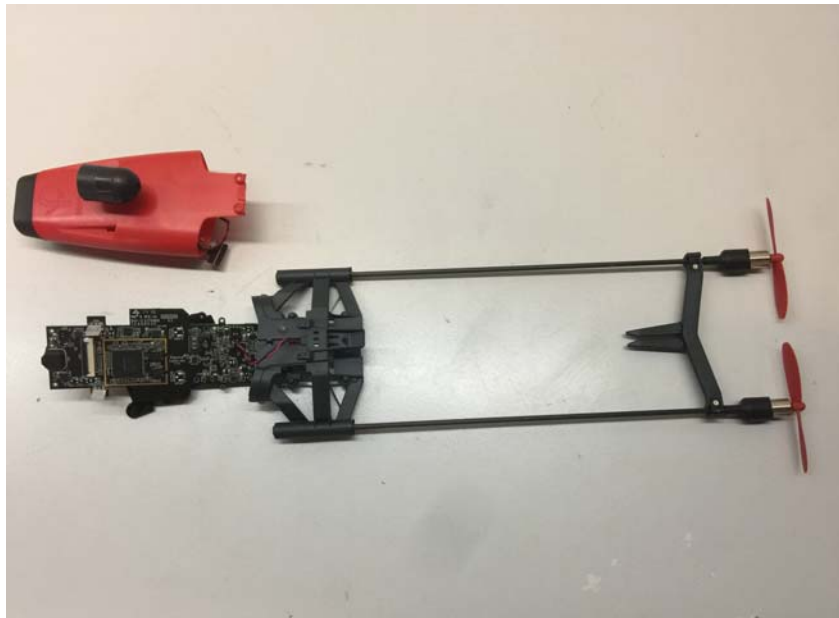

Equipment Photographs

(Internal)

INTERTEK TESTING SERVICE

Report No.: 16060285HKG-001

Equipment Photographs

(Internal)

INTERTEK TESTING SERVICE

Report No.: 16060285HKG-001

Equipment Photographs

(Internal)

INTERTEK TESTING SERVICE

Report No.: 16060285HKG-001

Equipment Photographs

(Internal)

Equipment Photographs

(Internal)