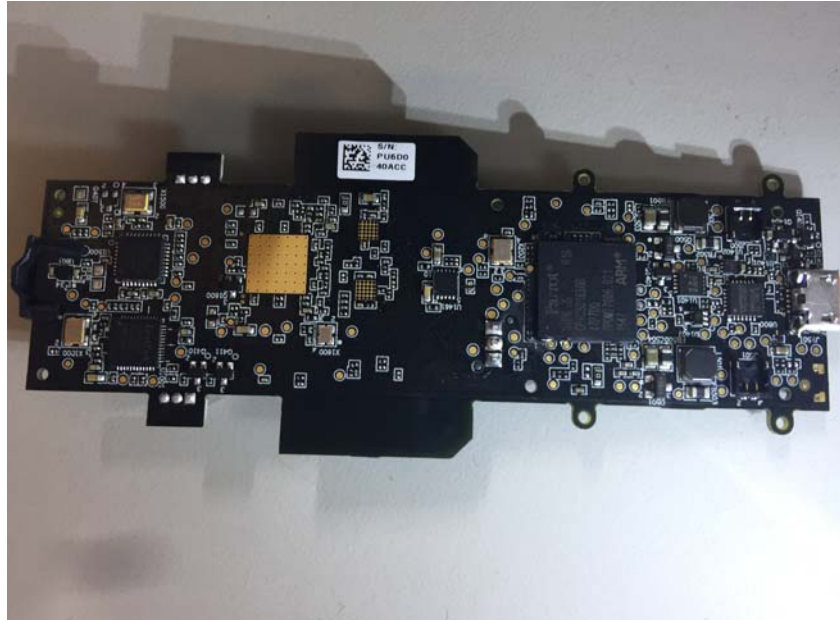

Equipment Photographs

(Internal)

INTERTEK TESTING SERVICE

Report No.: 16060285HKG-001

Equipment Photographs

(Internal)

INTERTEK TESTING SERVICE

Report No.: 16060285HKG-001

Equipment Photographs

(Internal)

INTERTEK TESTING SERVICE

Report No.: 16060285HKG-001

Equipment Photographs

(Internal)

Equipment Photographs

(Internal)