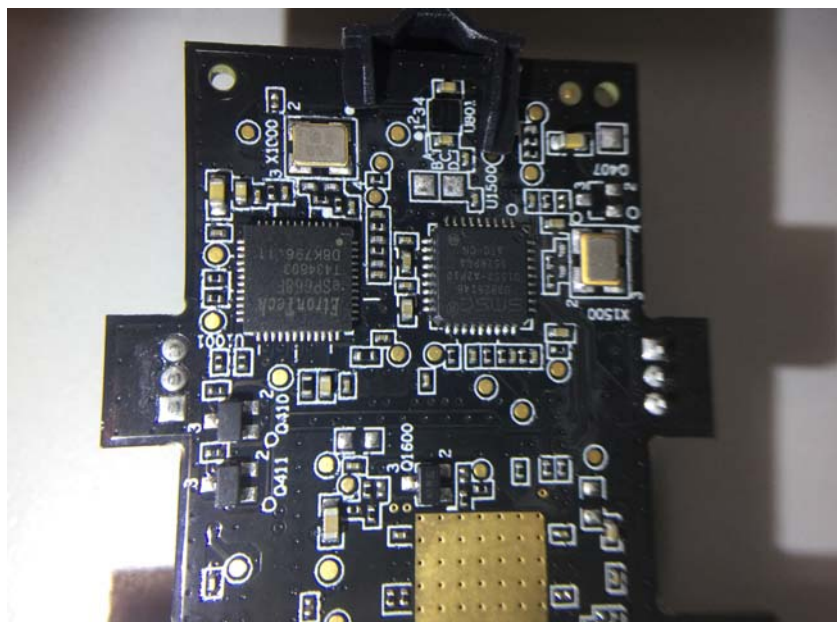

Equipment Photographs

(Internal)

INTERTEK TESTING SERVICE

Report No.: 16060285HKG-001

Equipment Photographs

(Internal)

INTERTEK TESTING SERVICE

Report No.: 16060285HKG-001

Equipment Photographs

(Internal)

INTERTEK TESTING SERVICE

Report No.: 16060285HKG-001

Equipment Photographs

(Internal)

Equipment Photographs

(Internal)