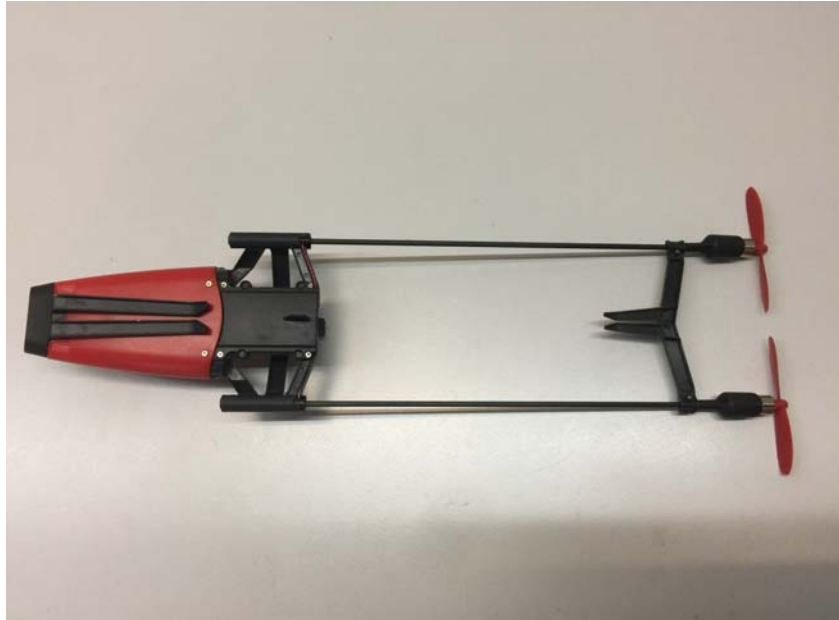

Equipment Photographs

(Internal)

INTERTEK TESTING SERVICE

Report No.: 16060285HKG-001

Equipment Photographs

(Internal)

INTERTEK TESTING SERVICE

Report No.: 16060285HKG-001

Equipment Photographs

(Internal)

INTERTEK TESTING SERVICE

Report No.: 16060285HKG-001

Equipment Photographs

(Internal)

Equipment Photographs

(Internal)