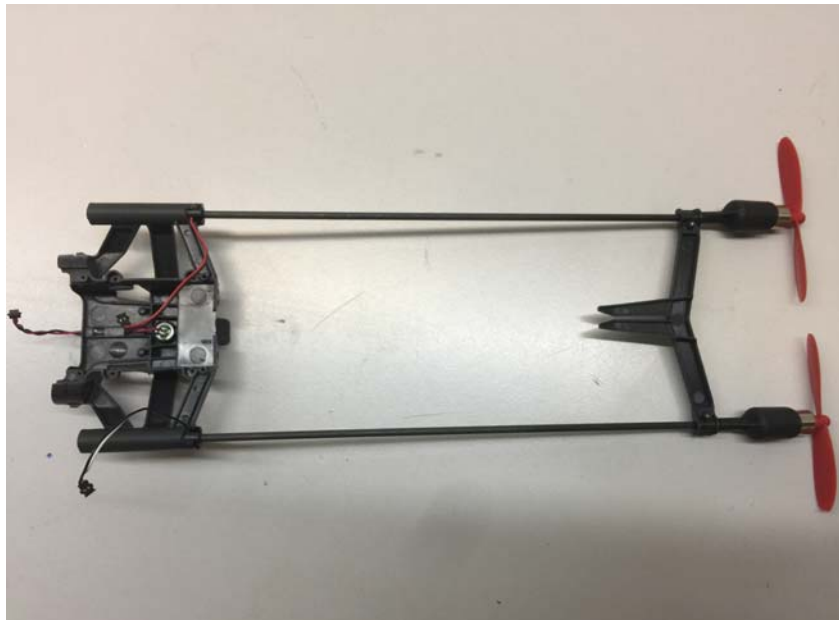

Equipment Photographs

(Internal)

INTERTEK TESTING SERVICE

Report No.: 16060285HKG-001

Equipment Photographs

(Internal)

Equipment Photographs

(Internal)

Equipment Photographs

(Internal)