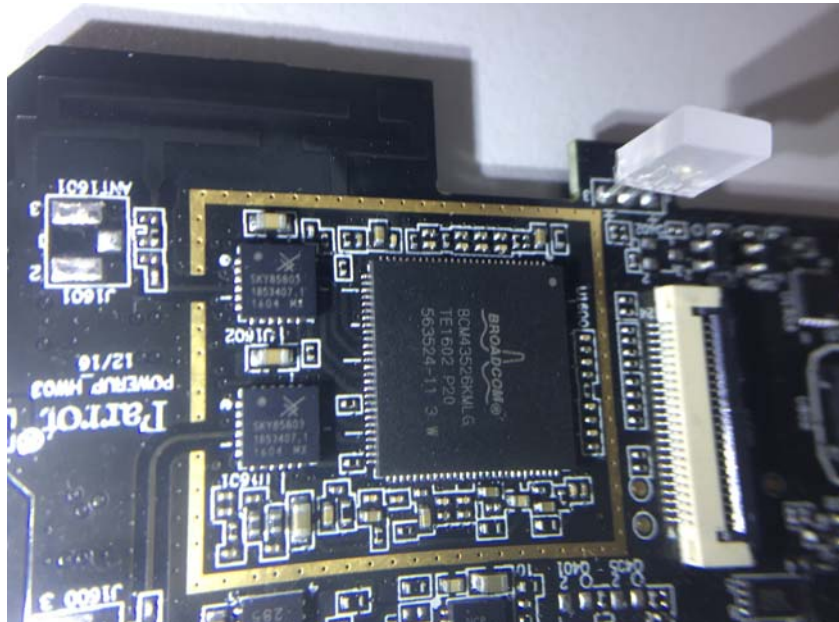

Equipment Photographs

(Internal)

INTERTEK TESTING SERVICE

Report No.: 16060285HKG-001

Equipment Photographs

(Internal)

Equipment Photographs

(Internal)