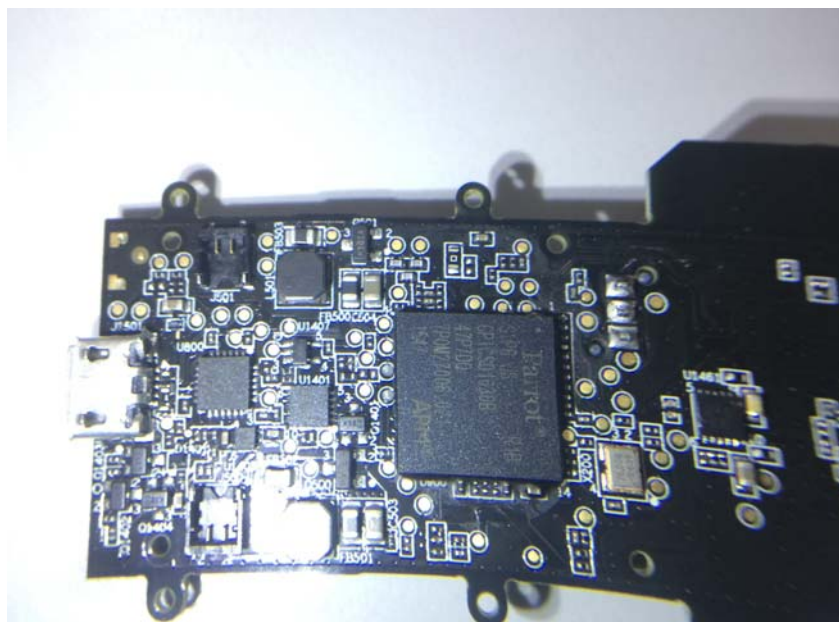

Equipment Photographs

(Internal)

INTERTEK TESTING SERVICE

Report No.: 16060285HKG-001

Equipment Photographs

(Internal)

Equipment Photographs

(Internal)