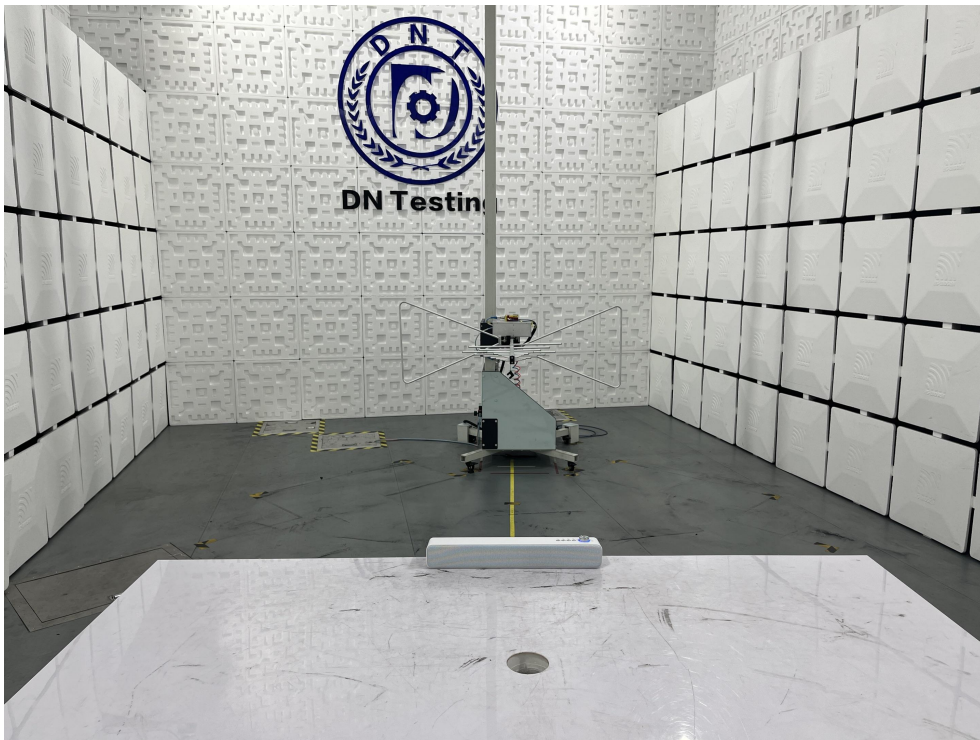

Test Setup Of EUT

FCC ID:WKA-A35RXTX

Conducted Emission

Radiated Emission Test View((Below 1G)

Radiated Emission Test View|(Above 1G)