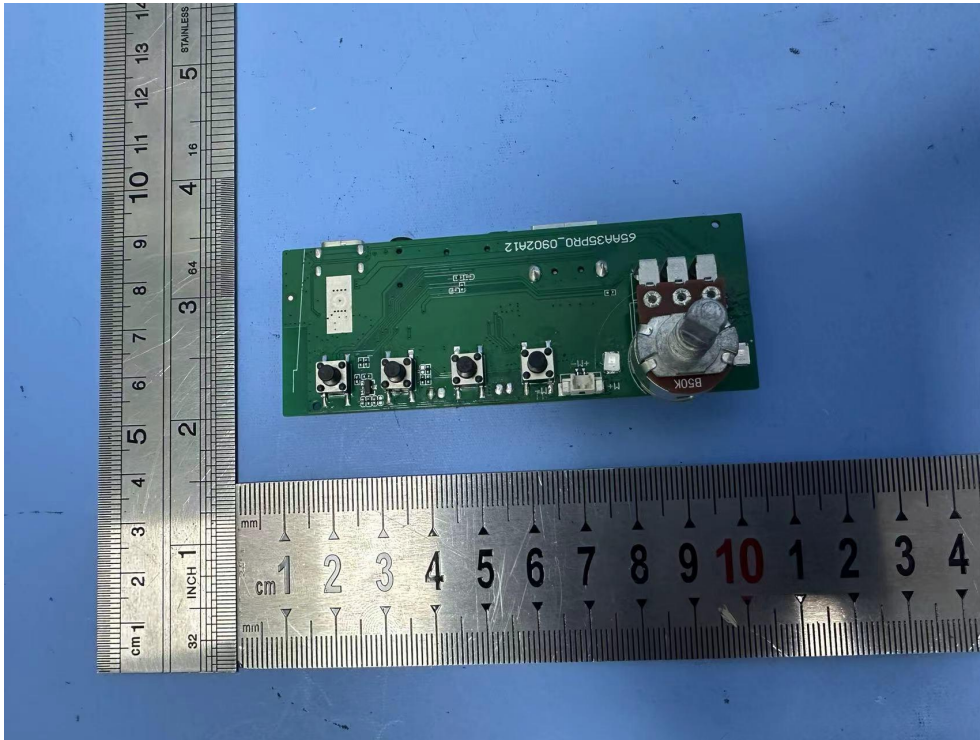

PHOTO GRAPHS OF EUT

FCC ID:WKA-A35RXTX

Internal Photos

Internal Photos

Internal Photos

Internal Photos