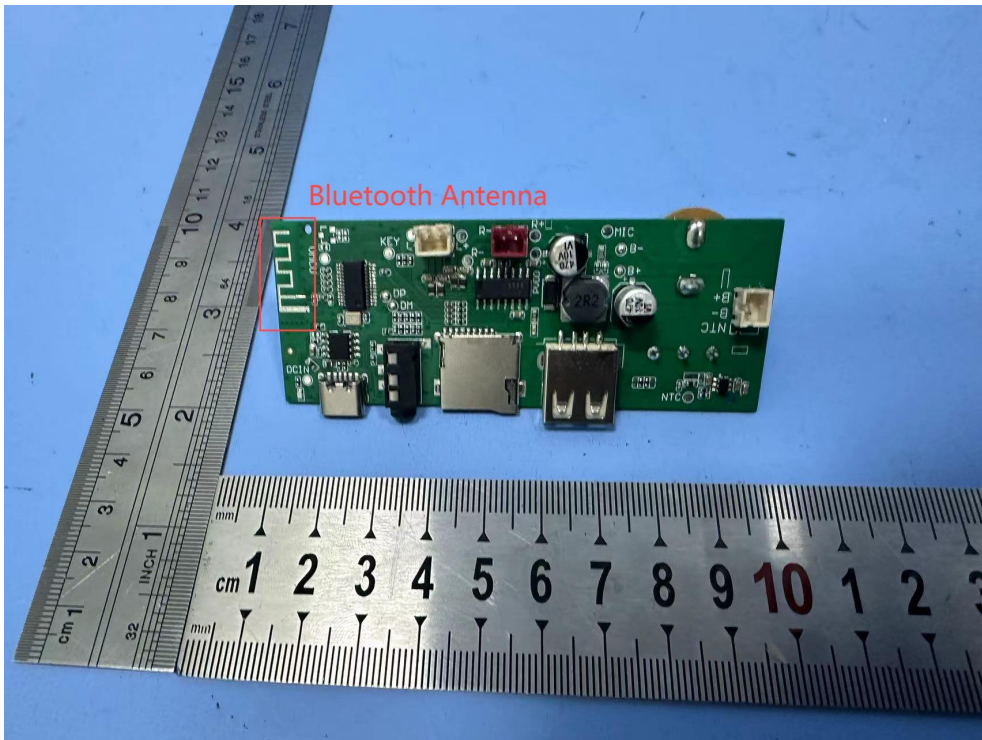

PHOTO GRAPHS OF EUT

FCC ID:WKA-A35RXTX

Internal Photos

Internal Photos

Internal Photos

Internal Photos