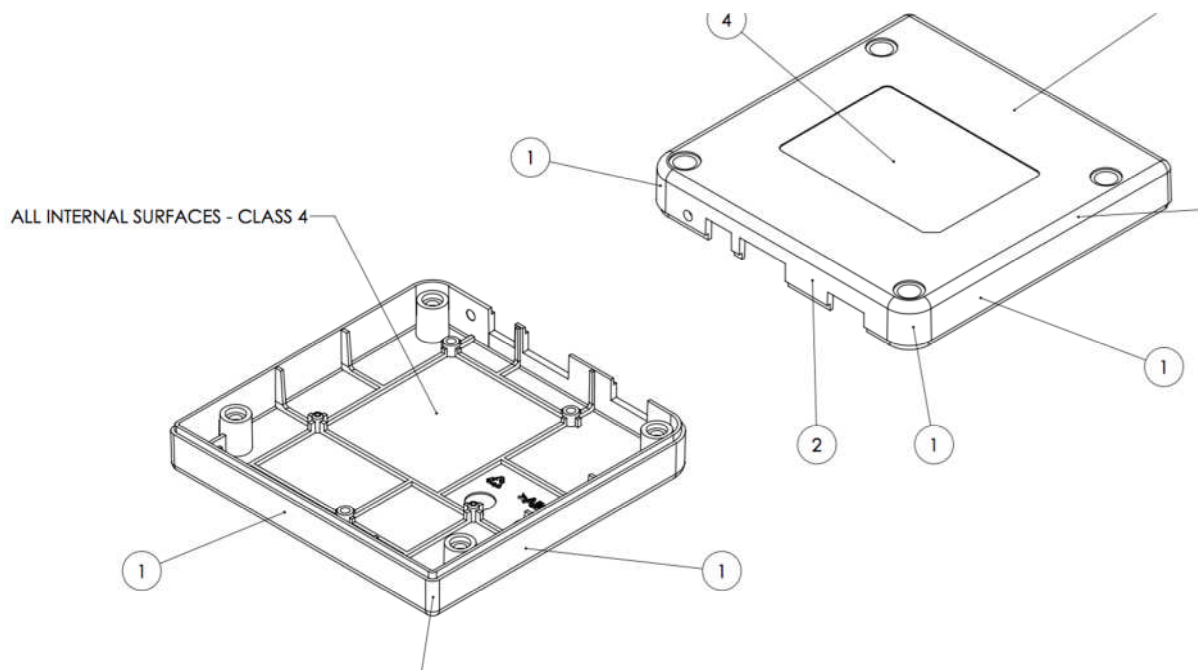

Centrica Connected Homes Ltd

Work Instruction Hub350 – ID Label

Hub I-D Location Guide

Balloon ④ below shows location of Hub I-D label upon Nano Hub2 Lower case moulding

Approved

Darrell Harris

Quality Manager