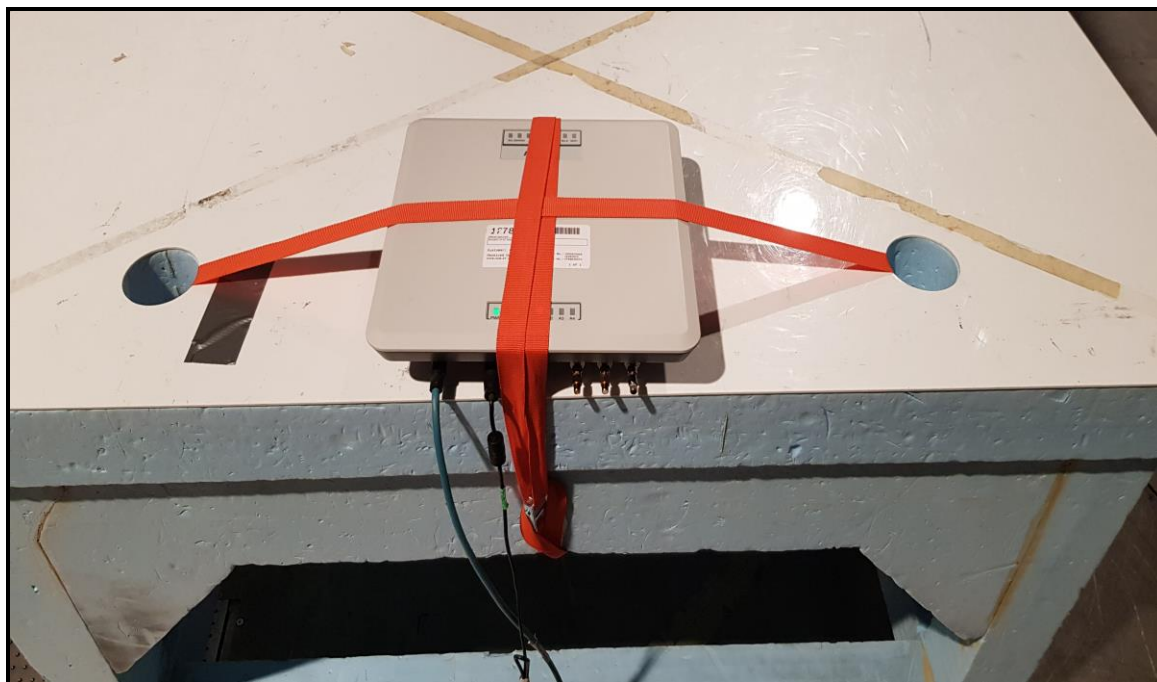

Test Setup Photographs for the ARU 3500 UHF RFID Tag Reader

1. Radiated Emissions Measurements below 1 GHz

Internal Antenna

Photo 1 ARU 3500 + ARU 3500 Antenna Reader Unit

Photo 2 ARU 3500 + ARU 3500 Antenna Reader Unit

External Antenna

Photo 3: ARU 3500 + WRA 7070 Antenna Unit

Photo 4: ARU 3500 + WRA 7070 Antenna Unit

Photo 5: ARU 3500 +SM5H-30-30-ETSI-FCC Antenna

Photo 6: ARU 3500 +SM5H-30-30-ETSI-FCC Antenna

Photo 7: ARU 3500 +WIRA-40-linear-FCC Antenna

Photo 8: ARU 3500 +WIRA-40-linear-FCC Antenna

Photo 9: ARU 3500 +WIRA-30-circular-FCC Antenna

Photo 10: ARU 3500 +WIRA-30-circular-FCC Antenna

2. Conducted Measurements

Photo 11: Conducted Tests on ARU 3500 Port 2

3. **AC Conducted Emission**

Photo 12 ARU 3500 + ARU 3500 Antenna Reader Unit

Photo 13 ARU 3500 + ARU 3500 Antenna Reader Unit