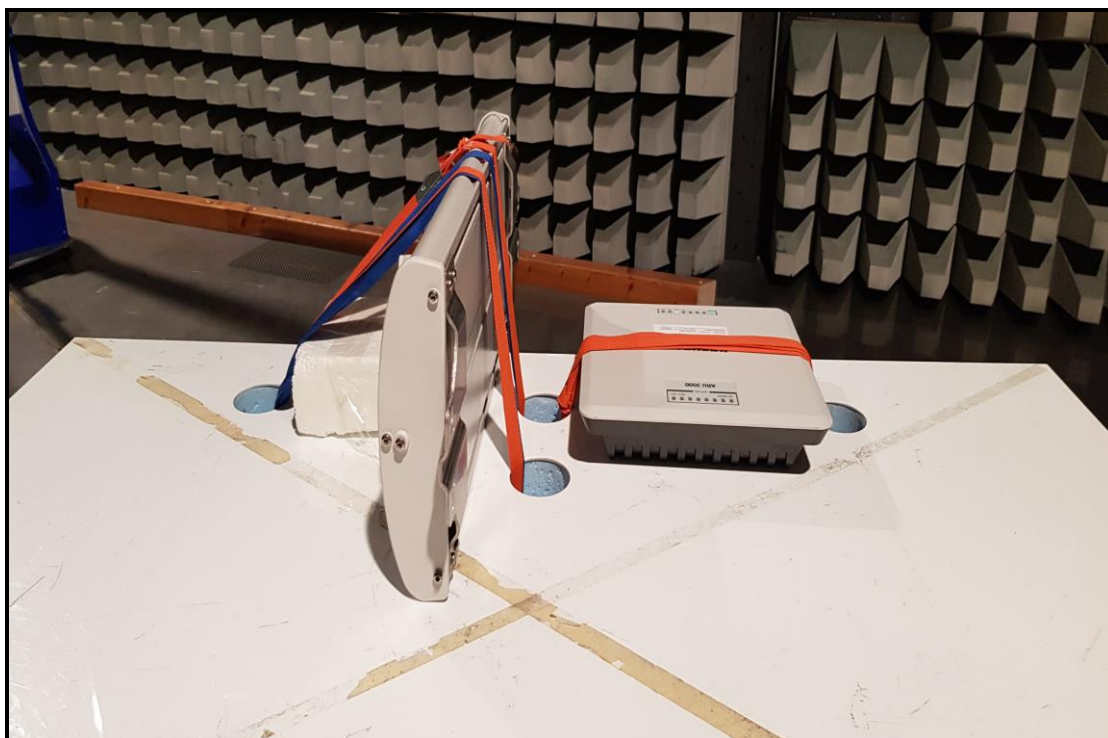

Test Setup Photographs for the ARU 3500 UHF RFID Tag Reader

1. Radiated Emissions Measurements below 1 GHz

Internal Antenna

Photo 1 ARU 3500 + ARU 3500 Antenna Reader Unit

Photo 2 ARU 3500 + ARU 3500 Antenna Reader Unit

External Antenna

Photo 3: ARU 3500 + WRA 7070 Antenna Unit

Photo 4: ARU 3500 + WRA 7070 Antenna Unit

Photo 5: ARU 3500 +SM5H-30-30-ETSI-FCC Antenna

Photo 6: ARU 3500 +SM5H-30-30-ETSI-FCC Antenna

Photo 7: ARU 3500 +WIRA-40-linear-FCC Antenna

Photo 8: ARU 3500 +WIRA-40-linear-FCC Antenna

Photo 9: ARU 3500 +WIRA-30-circular-FCC Antenna

Photo 10: ARU 3500 +WIRA-30-circular-FCC Antenna

2. Conducted Measurements

Photo 11: Conducted Tests on ARU 3500 Port 2

3. **AC Conducted Emission**

Photo 12 ARU 3500 + ARU 3500 Antenna Reader Unit

Photo 13 ARU 3500 + ARU 3500 Antenna Reader Unit