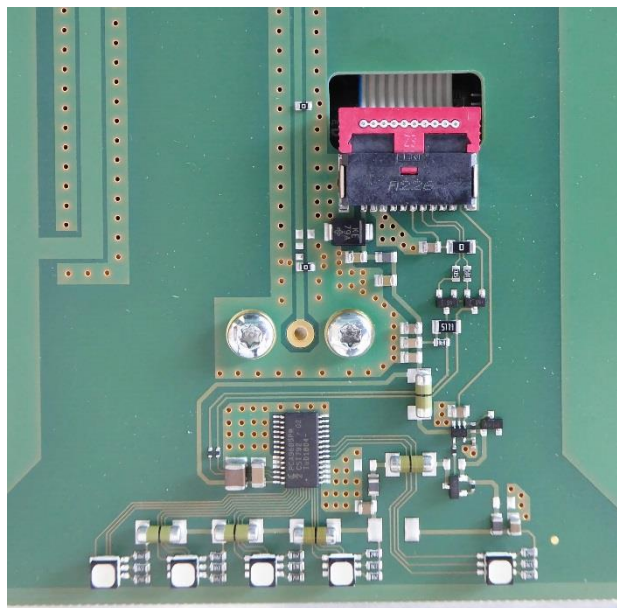

Attachment A
(Photo documentation of the EuT)

Type / Model Name : ARU 2400 Antenna Reader Unit

Product Description : RFID UHF Reader 902-928 MHz

Applicant : Kathrein Sachsen GmbH

Address : Lindenstrasse 3

The Attachment A merely corresponds to the test sample.
It is not permitted to copy extracts of these test results
without the written permission of the test laboratory.

1.2 Internal views – Scale 1 cm per square: