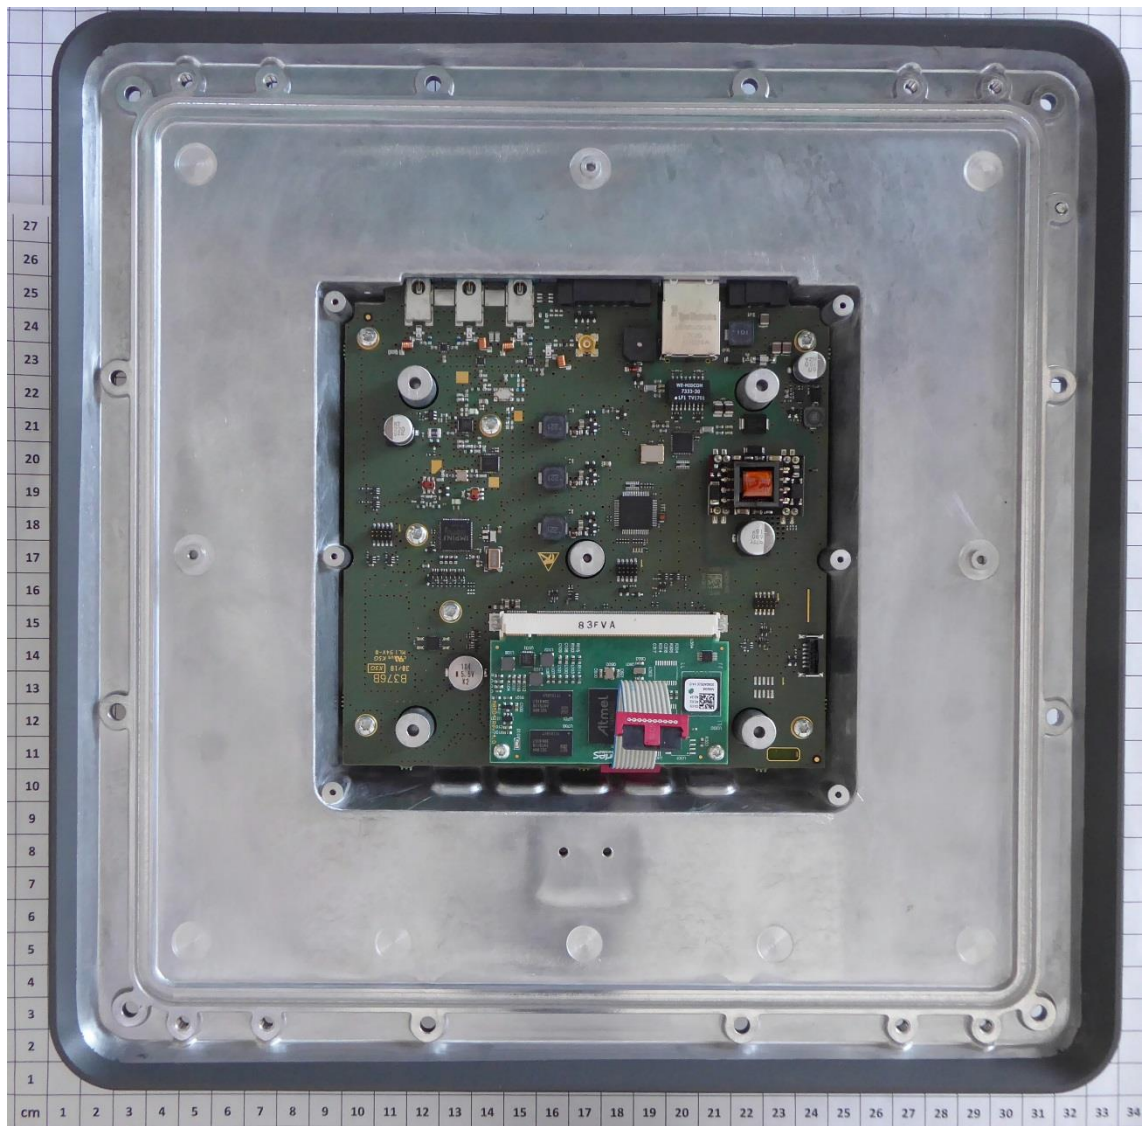

Attachment A
(Photo documentation of the EuT)

Type / Model Name : ARU 2400 Antenna Reader Unit

Product Description : RFID UHF Reader 902-928 MHz

Applicant : Kathrein Sachsen GmbH

Address : Lindenstrasse 3

The Attachment A merely corresponds to the test sample.
It is not permitted to copy extracts of these test results
without the written permission of the test laboratory.

1.2 Internal views – Scale 1 cm per square: