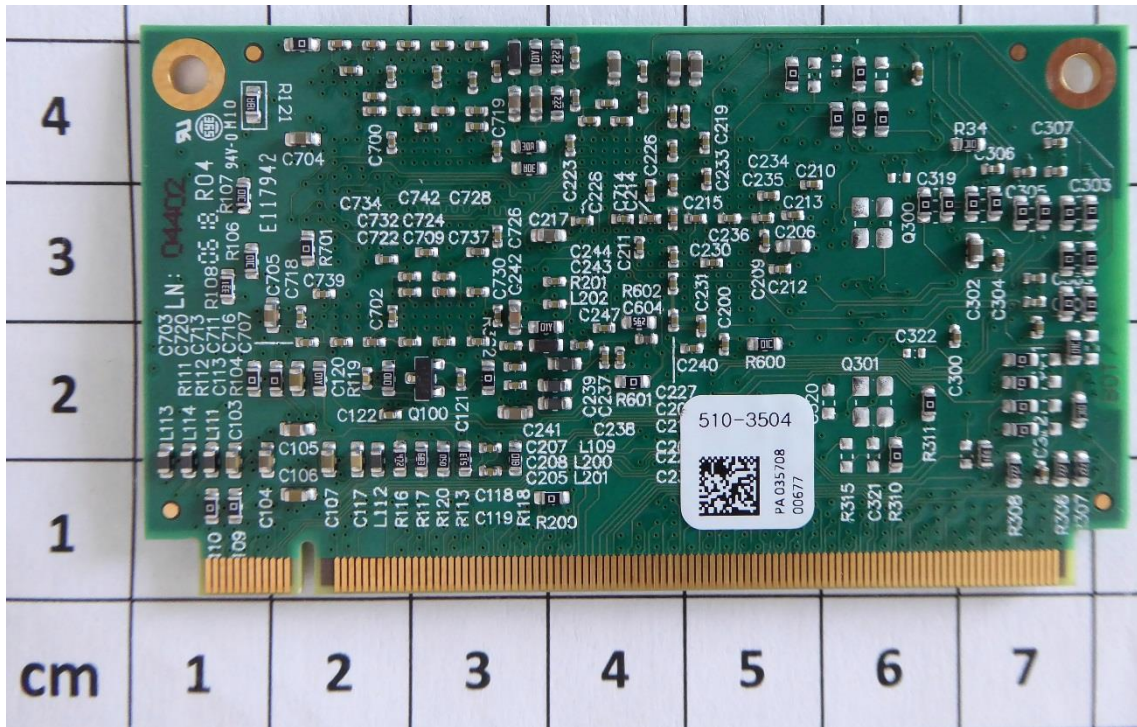

Attachment A
(Photo documentation of the EuT)

Type / Model Name : ARU 2400 Antenna Reader Unit

Product Description : RFID UHF Reader 902-928 MHz

Applicant : Kathrein Sachsen GmbH

Address : Lindenstrasse 3

The Attachment A merely corresponds to the test sample.
It is not permitted to copy extracts of these test results
without the written permission of the test laboratory.

1.2 Internal views – Scale 1 cm per square: