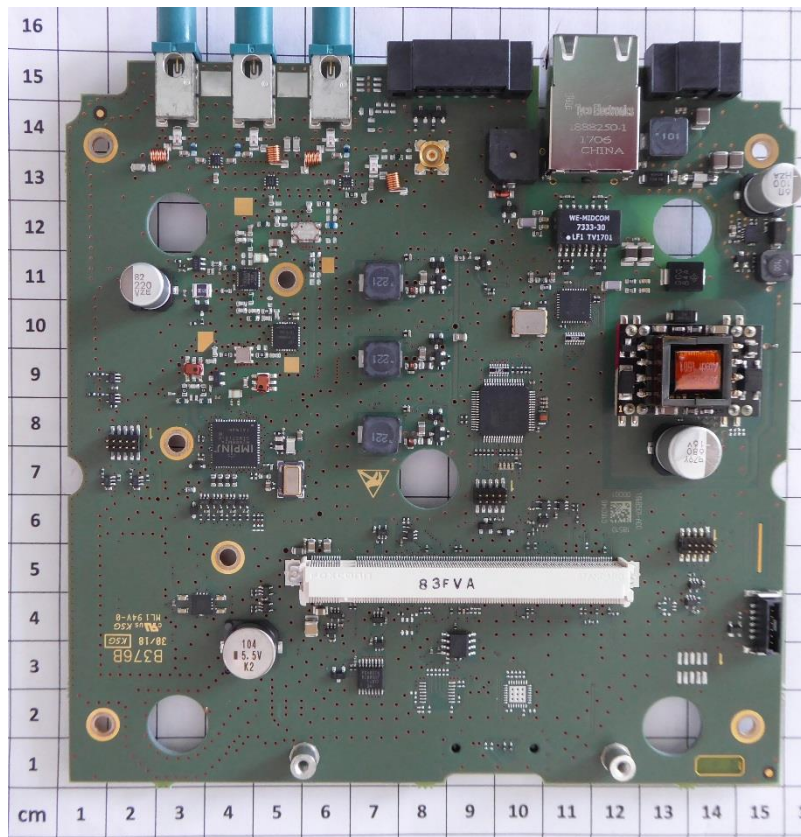

Attachment A
(Photo documentation of the EuT)

Type / Model Name : ARU 2400 Antenna Reader Unit

Product Description : RFID UHF Reader 902-928 MHz

Applicant : Kathrein Sachsen GmbH

Address : Lindenstrasse 3

The Attachment A merely corresponds to the test sample.
It is not permitted to copy extracts of these test results
without the written permission of the test laboratory.

1.2 Internal views – Scale 1 cm per square:

1.3 Antenna - U-LORA-ETSI-FCC, 52010092:

1.4 Antenna - WIRA-40-linear-FCC, 52010252:

1.5 Antenna - WRA 7070 Antenna Unit, 52010334:

1.6 Antenna - Internal: