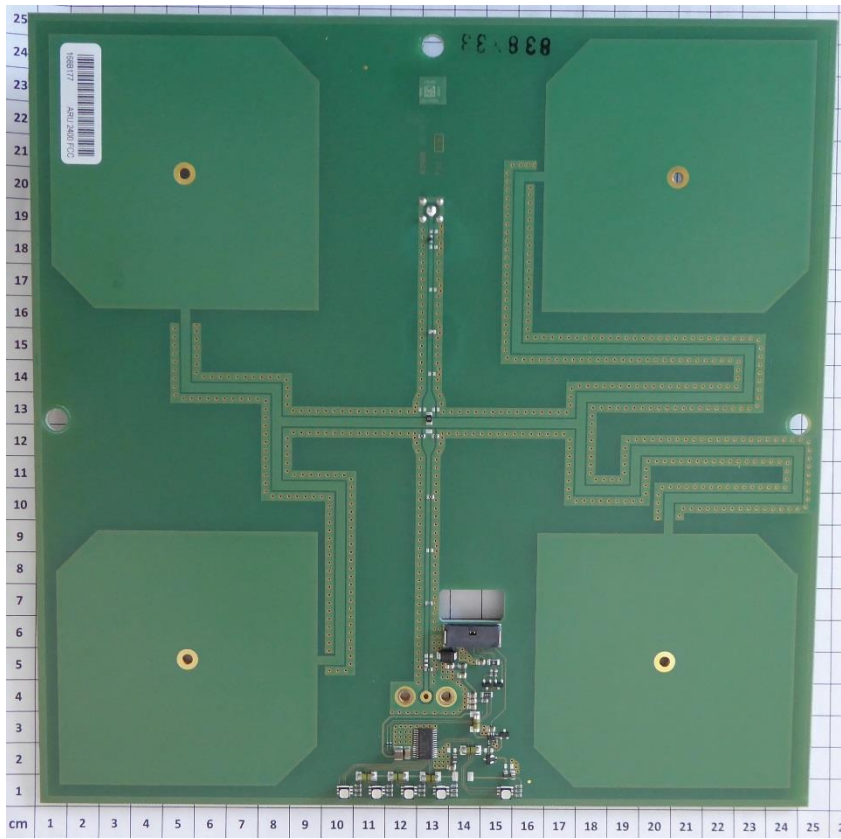

Attachment A
(Photo documentation of the EuT)

Type / Model Name : ARU 2400 Antenna Reader Unit

Product Description : RFID UHF Reader 902-928 MHz

Applicant : Kathrein Sachsen GmbH

Address : Lindenstrasse 3

The Attachment A merely corresponds to the test sample.
It is not permitted to copy extracts of these test results
without the written permission of the test laboratory.

1.2 Internal views – Scale 1 cm per square: