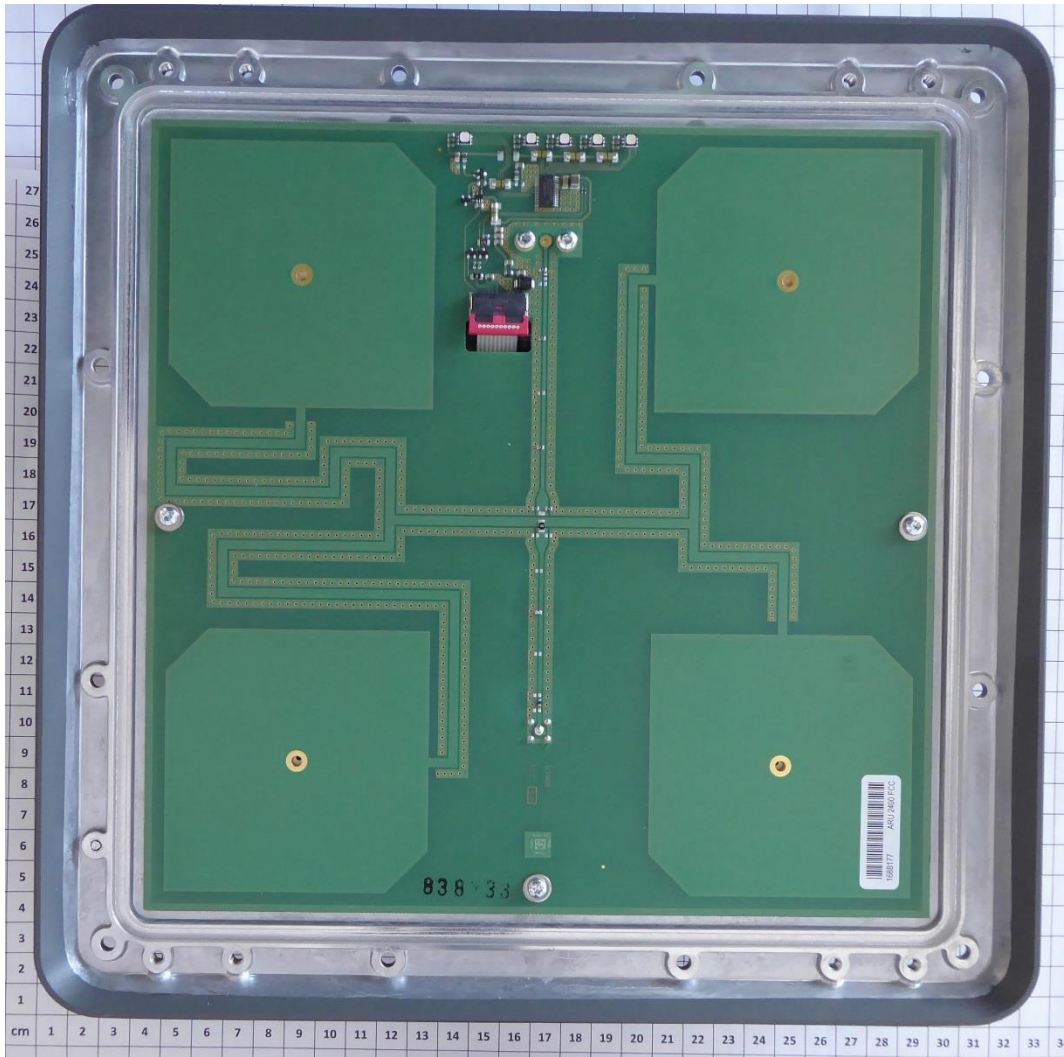

Attachment A
(Photo documentation of the EuT)

Type / Model Name : ARU 2400 Antenna Reader Unit

Product Description : RFID UHF Reader 902-928 MHz

Applicant : Kathrein Sachsen GmbH

Address : Lindenstrasse 3

The Attachment A merely corresponds to the test sample.
It is not permitted to copy extracts of these test results
without the written permission of the test laboratory.

1.2 Internal views – Scale 1 cm per square: