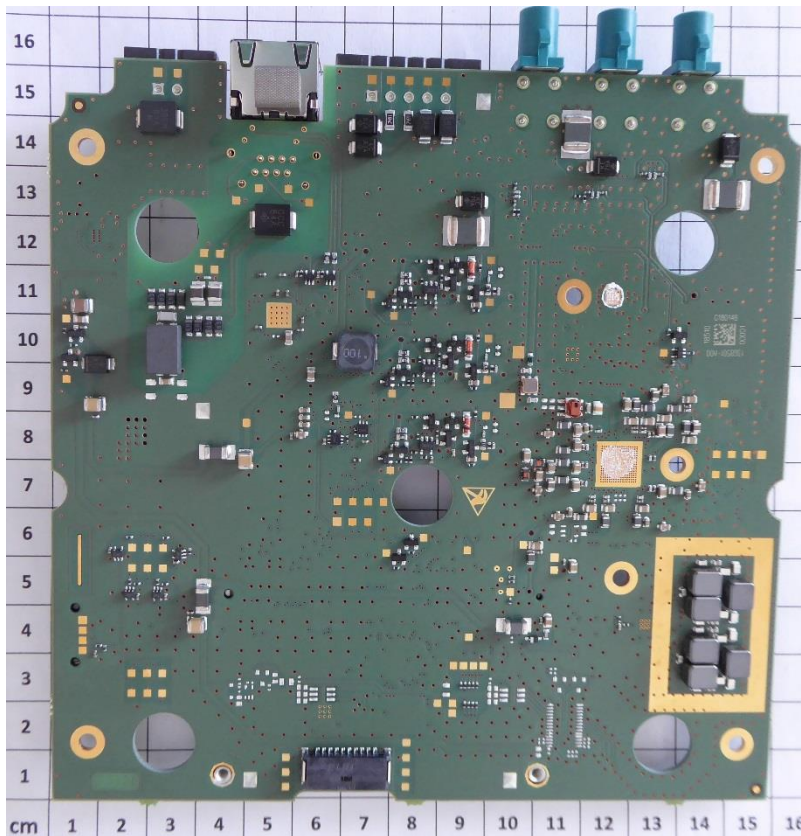

Attachment A
(Photo documentation of the EuT)

Type / Model Name : ARU 2400 Antenna Reader Unit

Product Description : RFID UHF Reader 902-928 MHz

Applicant : Kathrein Sachsen GmbH

Address : Lindenstrasse 3

The Attachment A merely corresponds to the test sample.
It is not permitted to copy extracts of these test results
without the written permission of the test laboratory.

1.2 Internal views – Scale 1 cm per square:

1.3 Antenna - U-LORA-ETSI-FCC, 52010092:

1.4 Antenna - WIRA-40-linear-FCC, 52010252:

1.5 Antenna - WRA 7070 Antenna Unit, 52010334:

1.6 Antenna - Internal: