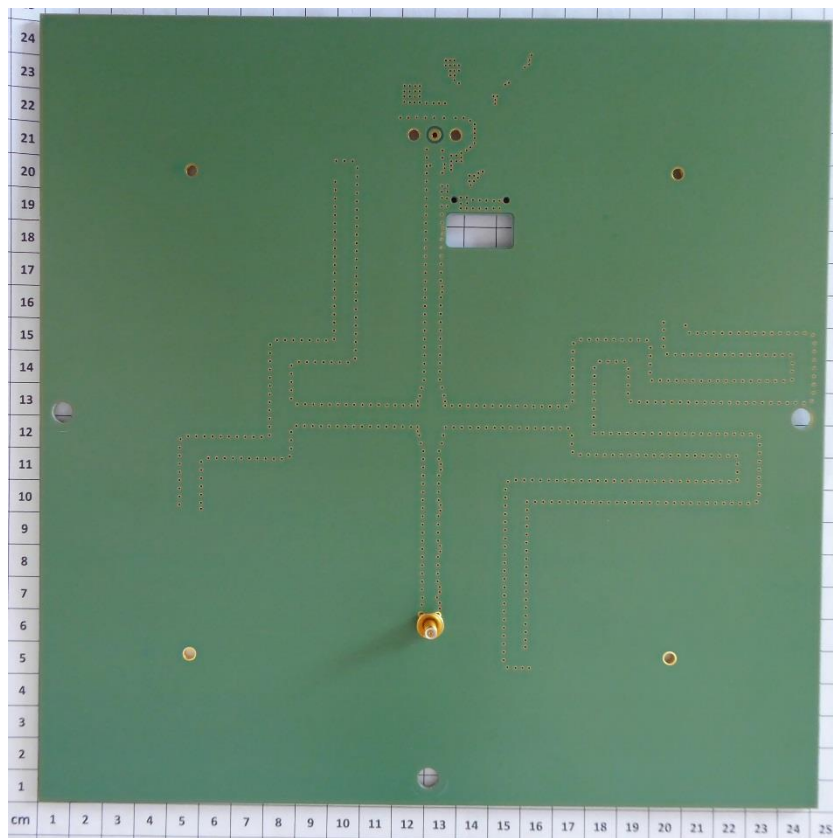

Attachment A
(Photo documentation of the EuT)

Type / Model Name : ARU 2400 Antenna Reader Unit

Product Description : RFID UHF Reader 902-928 MHz

Applicant : Kathrein Sachsen GmbH

Address : Lindenstrasse 3

The Attachment A merely corresponds to the test sample.
It is not permitted to copy extracts of these test results
without the written permission of the test laboratory.

1.2 Internal views – Scale 1 cm per square: