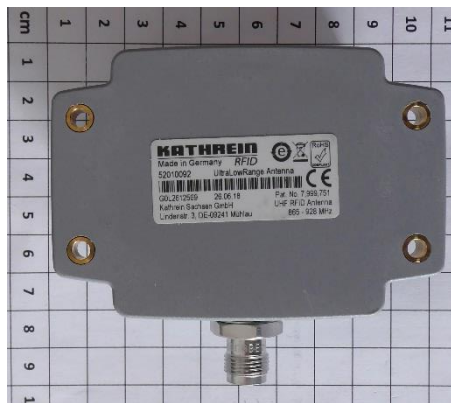

1.3 Antenna - U-LORA-ETSI-FCC, 52010092: