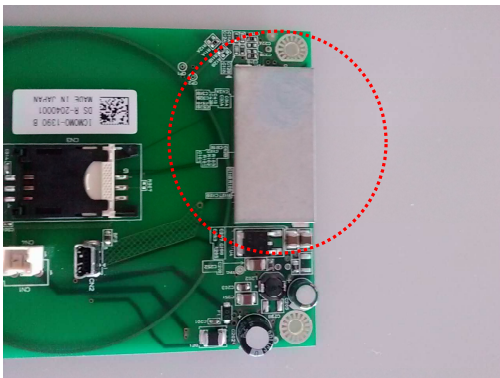

RF Module Name : ICM0M0-1x90

Photograph 1

Surface

Reverse

Circuit of wireless with shield

Circuit of wireless without shield