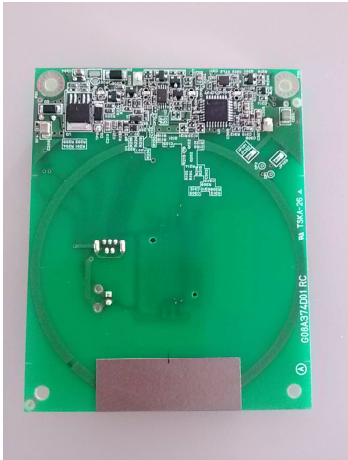

RF Module Name : ICM0M0-1x90

Photograph 1

Surface

Reverse

Circuit of wireless with shield

Circuit of wireless without shield