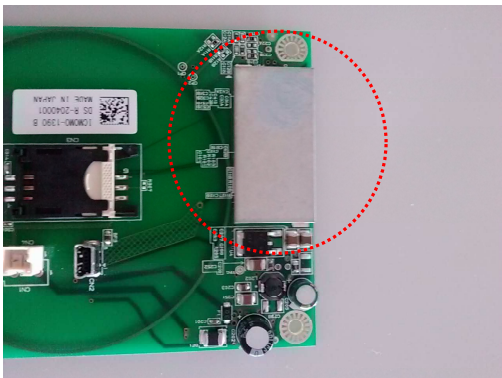

RF Module Name : ICM0M0-1x90

Photograph 1

Surface

Reverse

Circuit of wireless with shield

Circuit of wireless without shield