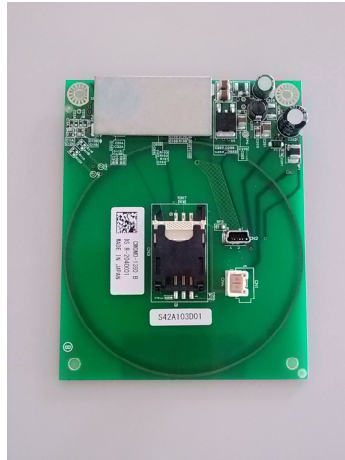

RF Module Name : ICM0M0-1x90

Photograph 1

Surface

Reverse

Circuit of wireless with shield

Circuit of wireless without shield