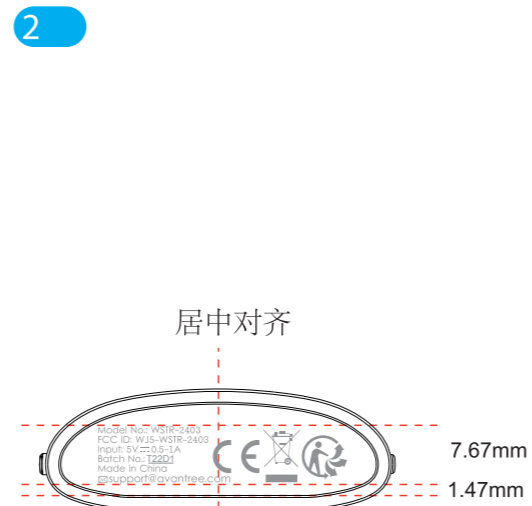

1
Transmitter

1

Transmitter 2.823mm

19.44mm

1.874mm

4.416mm

1.8mm

3.724mm

1.874mm

6.5mm

AUX OPT 2.3mm

14.2mm

PANTONE Gool Gray 3 C

2 **3**

7.67mm

6.66mm

32.93mm

32.14mm

PANTONE Gool Gray 9 C

1 Receiver

1

Dimensions: 15.06mm (total height), 2.823mm (top offset), 1.874mm (left offset), 1.8mm (center offset), 1.874mm (right offset), 4.416mm (left width), 3.724mm (center width), 6.5mm (right width), 14.2mm (bottom offset), 2.3mm (bottom offset), 1.8X0.312mm (bottom offset), 1.8X1.8mm (bottom offset).

PANTONE Cool Gray 3 C

2 **3**

Dimensions: 7.67mm (width), 32.93mm (total height), 3.66mm (right offset), 5.2mm (bottom offset).

PANTONE Cool Gray 9 C