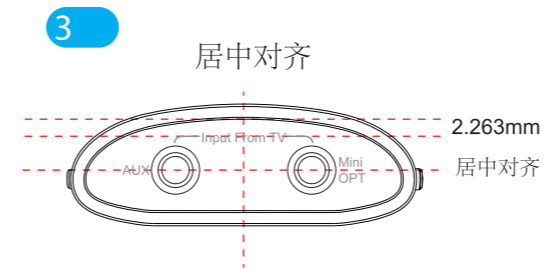

1
Transmitter

1

Transmitter 2.823mm

19.44mm

1.874mm

4.416mm

1.8mm

3.724mm

1.874mm

6.5mm

AUX OPT 2.3mm

14.2mm

PANTONE Gool Gray 3 C

2 **3**

7.67mm

6.66mm

32.93mm

32.14mm

PANTONE Gool Gray 9 C

1 Receiver

1

Dimensions: 15.06mm (total height), 2.823mm (top offset), 1.874mm (left offset), 1.8mm (center offset), 1.874mm (right offset), 4.416mm (left width), 3.724mm (center width), 6.5mm (right width), 14.2mm (bottom offset), 2.3mm (bottom offset), 1.8X0.312mm (bottom offset), 1.8X1.8mm (bottom offset).

PANTONE Cool Gray 3 C

2 **3**

Dimensions: 7.67mm (width), 32.93mm (total height), 3.66mm (right offset), 5.2mm (bottom offset).

PANTONE Cool Gray 9 C