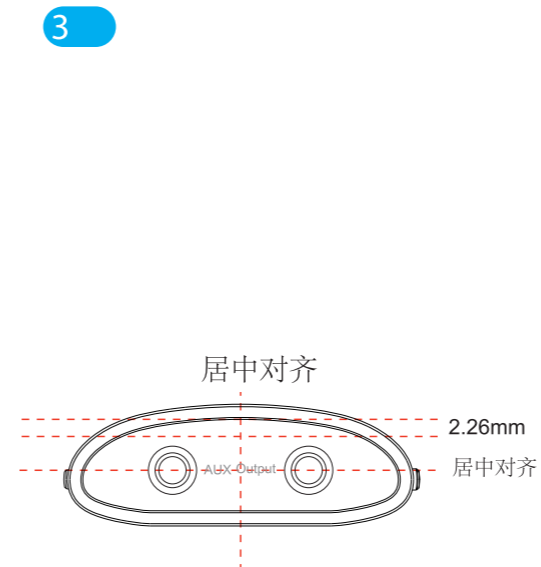

1
Transmitter

1

Transmitter 2.823mm

19.44mm

1.874mm

4.416mm

1.8mm

3.724mm

1.874mm

6.5mm

AUX OPT 2.3mm

14.2mm

PANTONE Gool Gray 3 C

2 **3**

7.67mm

6.66mm

32.93mm

32.14mm

PANTONE Gool Gray 9 C

1 Receiver

1

Dimensions: 15.06mm (total height), 2.823mm (top offset), 1.874mm (left offset), 1.8mm (center offset), 1.874mm (right offset), 4.416mm (left width), 3.724mm (center width), 6.5mm (right width), 14.2mm (bottom offset), 2.3mm (bottom offset), 1.8X0.312mm (bottom offset), 1.8X1.8mm (bottom offset).

PANTONE Cool Gray 3 C

2 **3**

Dimensions: 7.67mm (width), 32.93mm (total height), 3.66mm (right offset), 5.2mm (bottom offset).

PANTONE Cool Gray 9 C