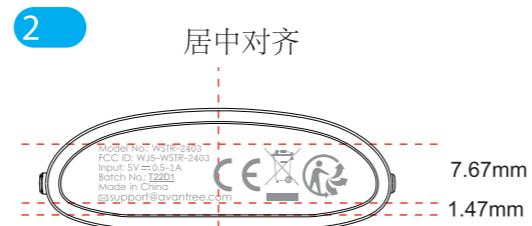

1
Transmitter

1

Transmitter 2.823mm

19.44mm

1.874mm

4.416mm

1.8mm

3.724mm

1.874mm

6.5mm

AUX OPT 2.3mm

14.2mm

PANTONE Gool Gray 3 C

2 **3**

7.67mm

6.66mm

32.93mm

32.14mm

PANTONE Gool Gray 9 C

1 Receiver

1

Dimensions: 15.06mm (total height), 2.823mm (top offset), 1.874mm (left offset), 1.8mm (center offset), 1.874mm (right offset), 4.416mm (left width), 3.724mm (center width), 6.5mm (right width), 14.2mm (bottom offset), 2.3mm (bottom offset), 1.8X0.312mm (bottom offset), 1.8X1.8mm (bottom offset).

PANTONE Cool Gray 3 C

2 **3**

Dimensions: 7.67mm (width), 32.93mm (total height), 3.66mm (right offset), 5.2mm (bottom offset).

PANTONE Cool Gray 9 C