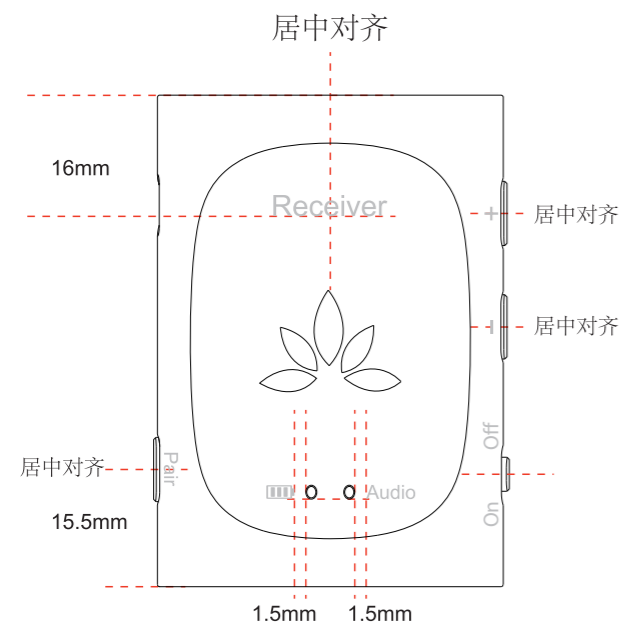

1
Transmitter

1

Transmitter 2.823mm

19.44mm

1.874mm

4.416mm

1.8mm

3.724mm

1.874mm

6.5mm

AUX OPT 2.3mm

14.2mm

PANTONE Gool Gray 3 C

2 **3**

7.67mm

6.66mm

32.93mm

32.14mm

PANTONE Gool Gray 9 C

1 Receiver

1

Dimensions: 15.06mm (total height), 2.823mm (top offset), 1.874mm (left offset), 1.8mm (center offset), 1.874mm (right offset), 4.416mm (left width), 3.724mm (center width), 6.5mm (right width), 14.2mm (bottom offset), 2.3mm (bottom offset), 1.8X0.312mm (bottom offset), 1.8X1.8mm (bottom offset).

PANTONE Cool Gray 3 C

2 **3**

Dimensions: 7.67mm (width), 32.93mm (total height), 3.66mm (right offset), 5.2mm (bottom offset).

PANTONE Cool Gray 9 C