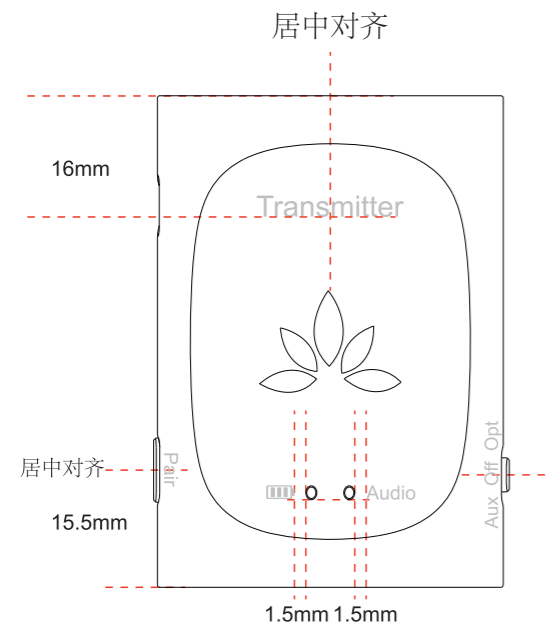

1
Transmitter

1

Transmitter 2.823mm

19.44mm

1.874mm

4.416mm

1.8mm

3.724mm

1.874mm

6.5mm

AUX OPT 2.3mm

14.2mm

PANTONE Gool Gray 3 C

2 **3**

7.67mm

6.66mm

32.93mm

32.14mm

PANTONE Gool Gray 9 C

1 Receiver

1

Dimensions: 15.06mm (total height), 2.823mm (top offset), 1.874mm (left offset), 1.8mm (center offset), 1.874mm (right offset), 4.416mm (left width), 3.724mm (center width), 6.5mm (right width), 14.2mm (bottom offset), 2.3mm (bottom offset), 1.8X0.312mm (bottom offset), 1.8X1.8mm (bottom offset).

PANTONE Cool Gray 3 C

2 **3**

Dimensions: 7.67mm (width), 32.93mm (total height), 3.66mm (right offset), 5.2mm (bottom offset).

PANTONE Cool Gray 9 C