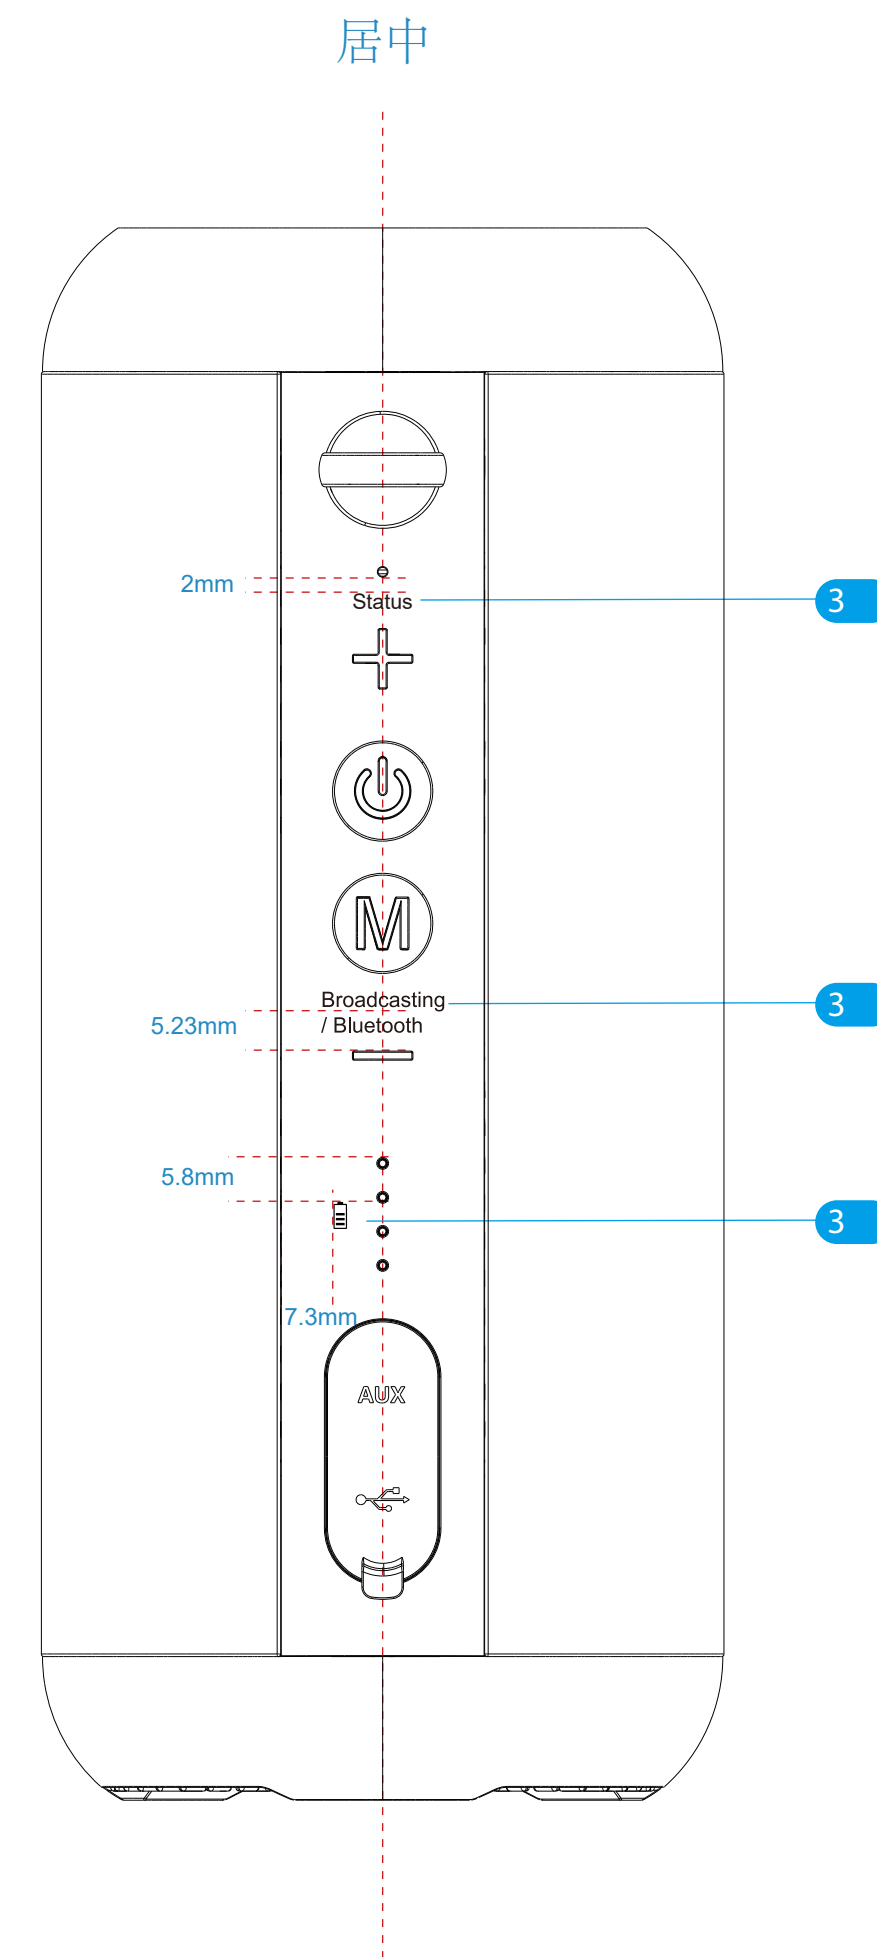

Graphics artwork(scaled 1:1)

1

Wireless speaker
Model No. WSP-5308
FCC ID: WSP-5308
IC: 5472A-95538
Batch No.: T24H1
Made in China
37.28 mm
10 mm

2

Avantree
20.74 mm
3 mm

3

Broadcasting / Bluetooth
12.20 mm
12.20 mm
Status

Features

Part		Comment
1	Pantone Cool Gray 6C	丝印
2	Pantone Cool Gray 9C	丝印
3	Pantone Cool Gray 6C	丝印

3 PGD Product Graphics Document

Date: 2024.05.30

Version: 产品编号

Dimensions: MM(1:1 Scale on A3)

Designed by: Jenny

Scale: 1:1