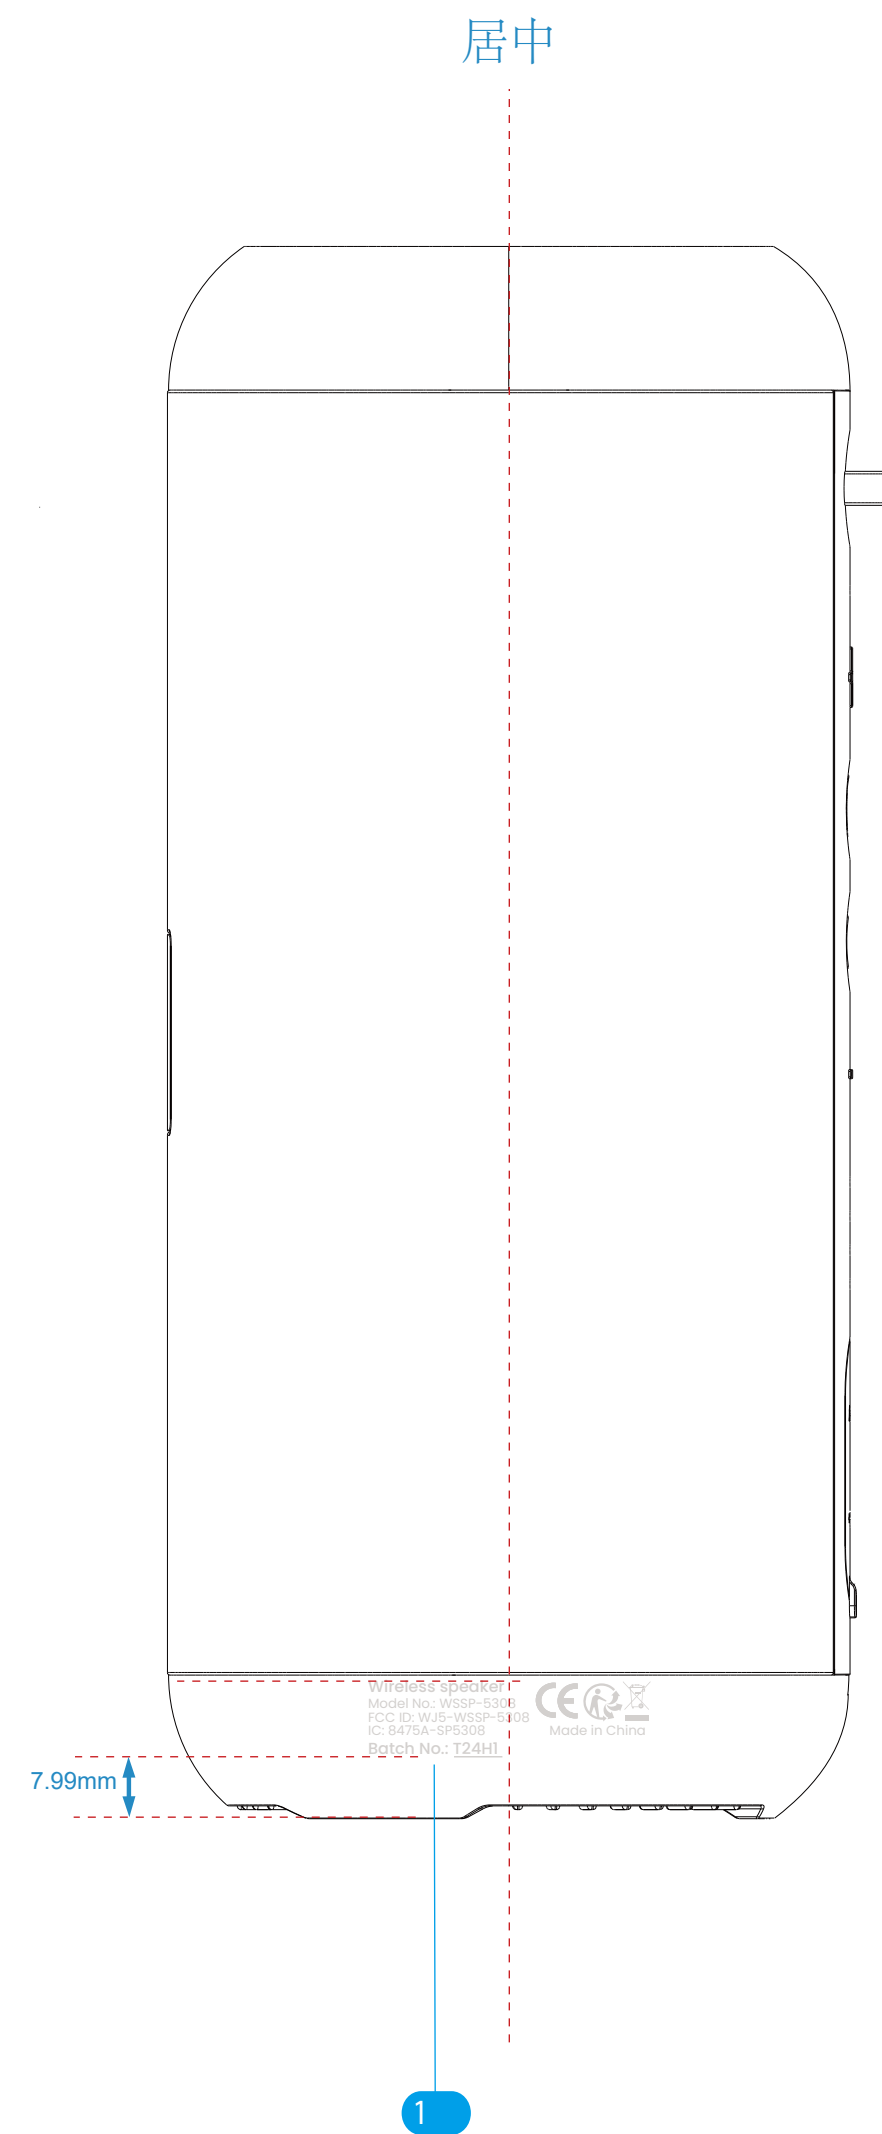

Product Silkscreen

Z-PNT1-HT5308-RX-V1

Logo:

Avantree

Date:

2024.05.30

Version:

Comfirm Date:

Graphics artwork(scaled 1:1)

1

Wireless speaker
Model No. WSP-5308
FCC ID: WSP-5308
IC: 5472A-95538
Batch No.: T24H1
Made in China
37.28 mm
10 mm

2

Avantree
20.74 mm
3 mm

3

Broadcasting / Bluetooth
12.20 mm
12.20 mm
Status

Features

Part		Comment
1	Pantone Cool Gray 6C	丝印
2	Pantone Cool Gray 9C	丝印
3	Pantone Cool Gray 6C	丝印

3 PGD Product Graphics Document

Date: 2024.05.30

Version: 产品编号

Dimensions: MM(1:1 Scale on A3)

Designed by: Jenny

Scale: 1:1