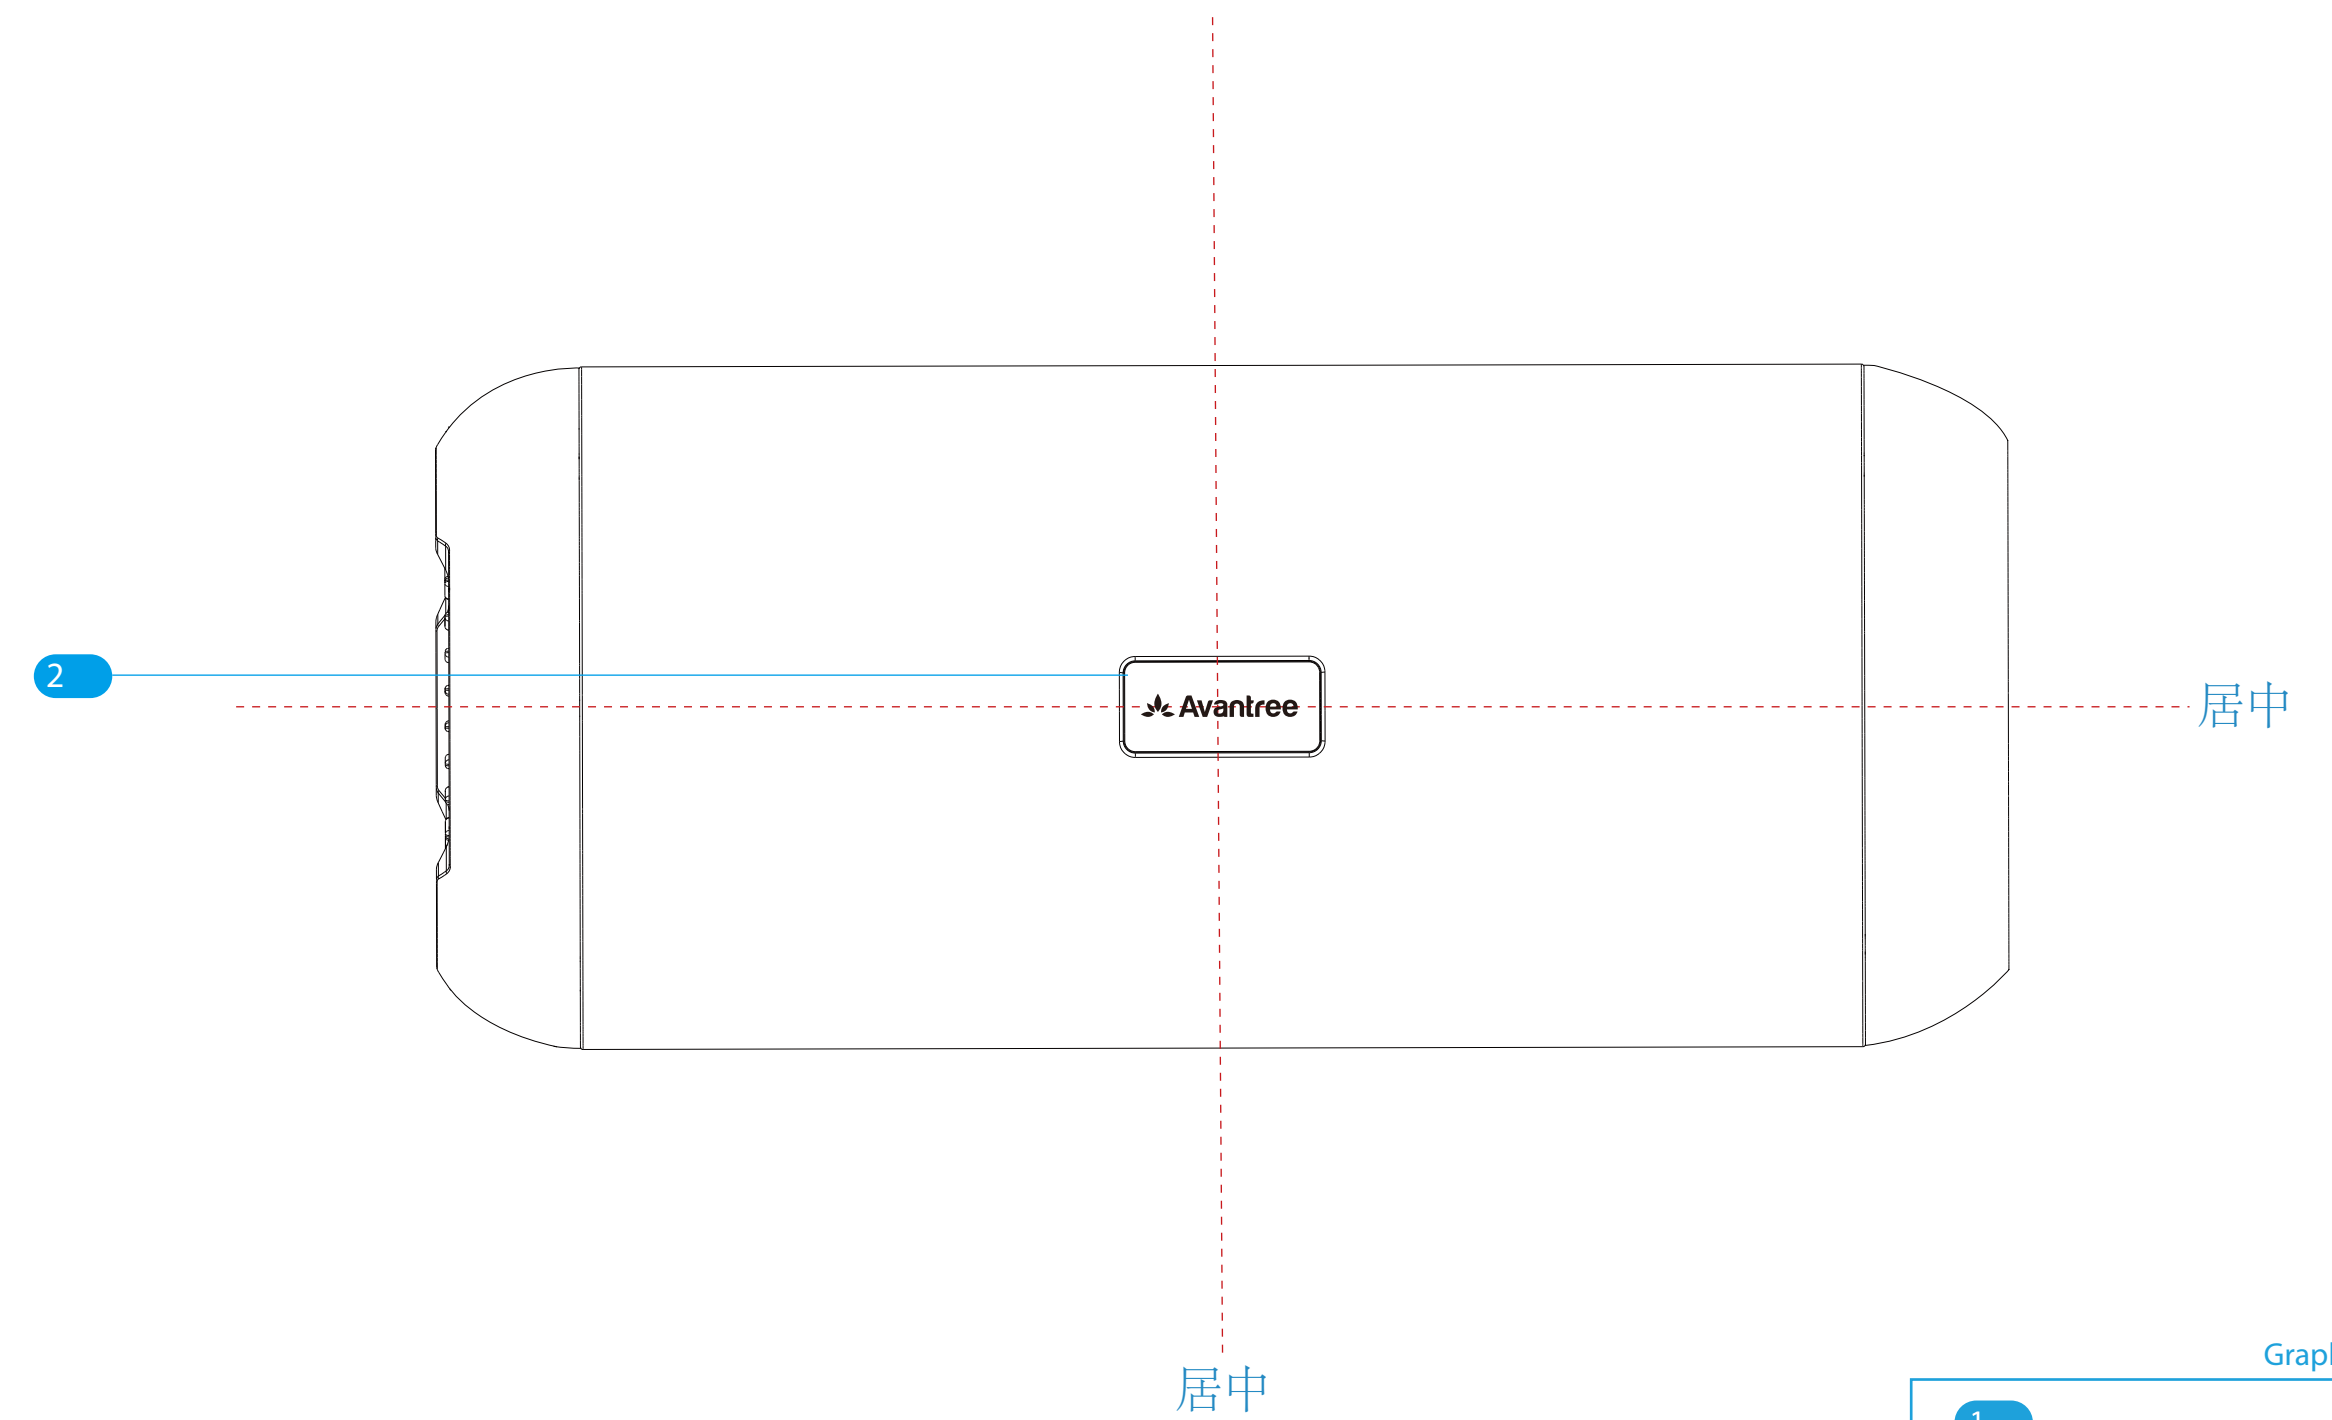

Graphics artwork(scaled 1:1)

1

Wireless speaker
Model No. WSP-5308
FCC ID: WSP-5308
IC: 5472A-95538
Batch No.: T24H1
Made in China
37.28 mm
10 mm

2

Avantree
20.74 mm
3 mm

3

Broadcasting / Bluetooth
12.20 mm
12.20 mm
Status

Scale: 1:1