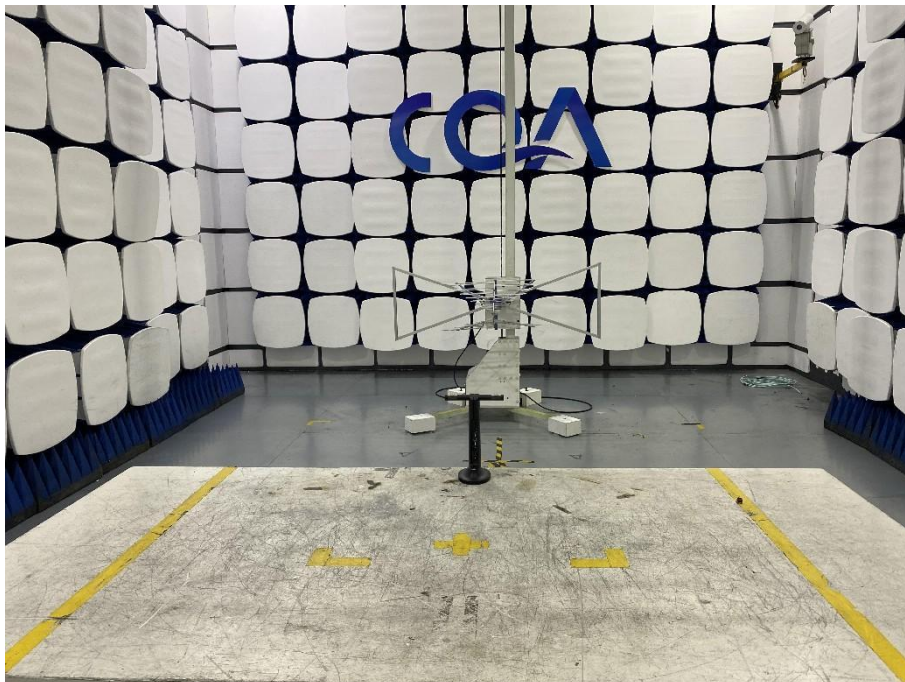

1 Photographs - EUT Test Setup

1.1 Radiated Spurious Emission

9kHz~30MHz:

30MHz~1GHz:

Above 1GHz:

1.2 Conducted Emissions Test Setup