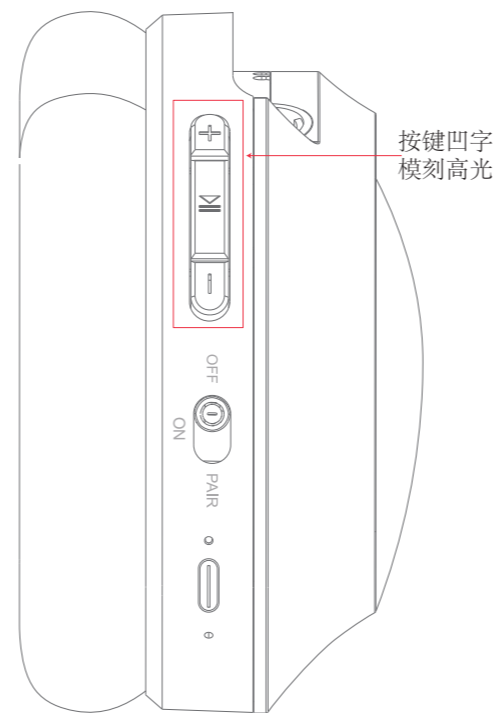

	1: 568mm 4. 206mm PANTONE 251C
	8. 157mm 5. 543mm 1: 541mm 4. 342mm PANTONE 284C
	VOL Boost MIC AUX OPT MIC AUX OPT Input From TV 113. 74mm OFF ON PAIR 15. 11mm 4. 654mm OPT AUX Bypass Output To Speaker DC IN 13. 85mm Avantree Duet Model No.: WSHT-D6129 Input: 5V=0.5-2A FCC ID: WJ5-WSHT-D6129 Made in China Batch No. T23B1 support@avantree.com CE 19. 35mm 31. 2mm PANTONE Cool Gray 4C
	Avantree 3. 5mm 23. 4mm 移印 PANTONE Cool Gray 9C

Pantone Cool Gray 6C

Color patches and dimensions:

- Mood: Size: 5.06mm X1.54mm
- Stereo: Size: 6.06mm X1.57mm
- Balanced: Size: 8.52mm X1.54mm
- Clear Voice: Size: 10.75 mm X1.96mm
- Grayscale 24.4 mm wide patches:
 - Size: 21.504 mm X 24.4 mm
 - Size: 15.246 mm X 24.4 mm
- Control panel patches:
 - Size: 39.14 X 12.72mm
 - Size: 1.46 X 3.755 mm
 - Size: 2.899mm X1.568mm
 - Size: 1.46 X 4.426 mm

请印在左边 (内面的连接盒)