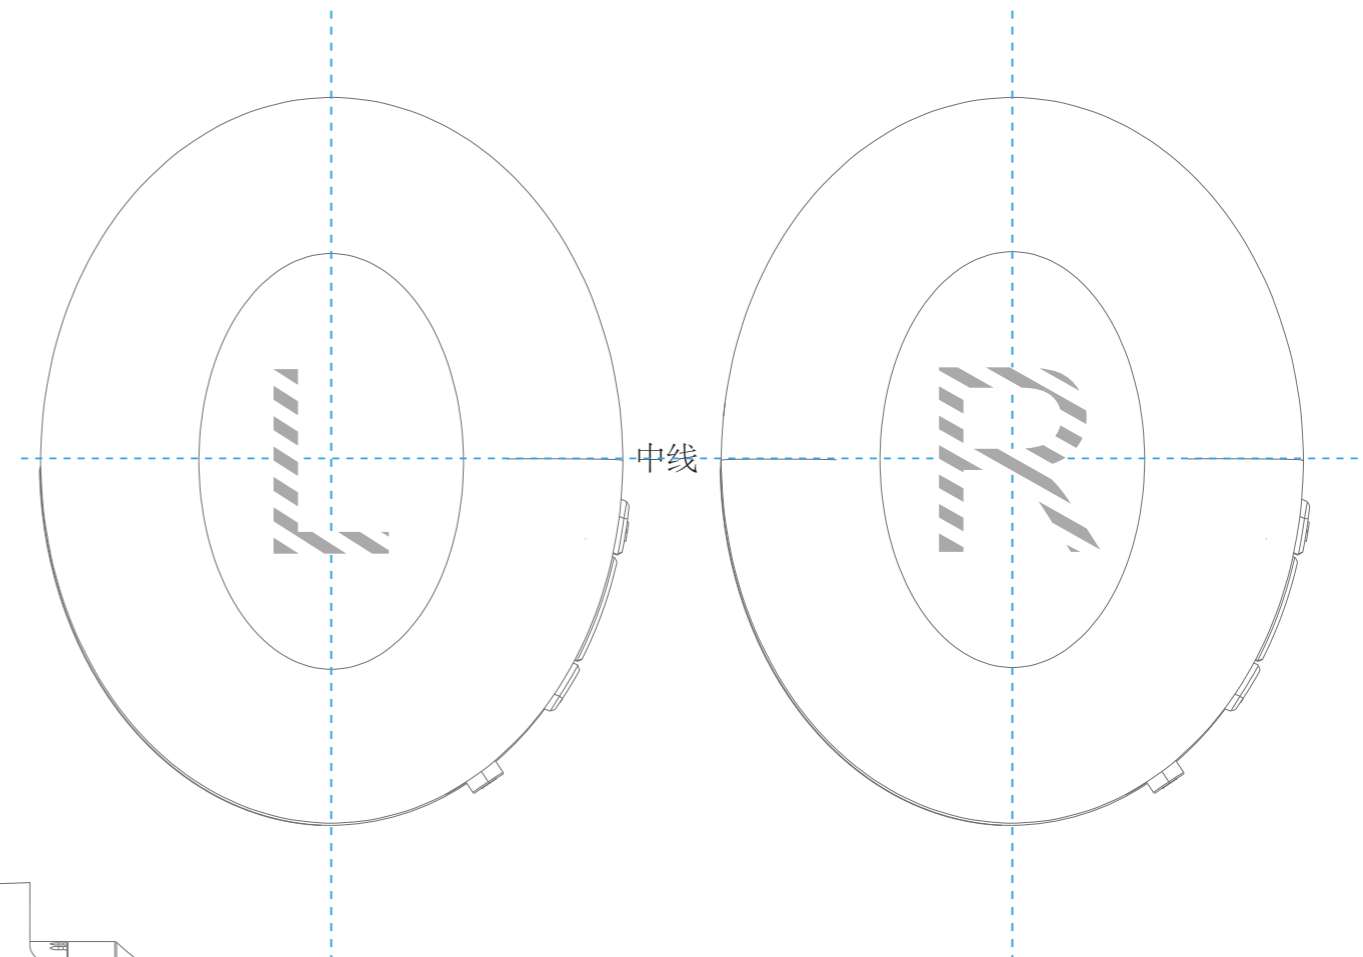

	1: 568mm 4. 206mm PANTONE 251C
	8. 157mm 5. 543mm 1: 541mm 4. 342mm PANTONE 284C
	VOL Boost MIC AUX OPT MIC AUX OPT Input From TV 113. 74mm OFF ON PAIR 15. 11mm 4. 654mm OPT AUX Bypass Output To Speaker DC IN 13. 85mm Avantree Duet Model No.: WSHT-D6129 Input: 5V=0.5-2A FCC ID: WJ5-WSHT-D6129 Made in China Batch No. T23B1 support@avantree.com CE 19. 35mm 31. 2mm PANTONE Cool Gray 4C
	Avantree 3. 5mm 23. 4mm 移印 PANTONE Cool Gray 9C

Pantone Cool Gray 6C

Color patches and dimensions:

- Mood: Size: 5.06mm X1.54mm
- Stereo: Size: 6.06mm X1.57mm
- Balanced: Size: 8.52mm X1.54mm
- Clear Voice: Size: 10.75 mm X1.96mm
- Grayscale 24.4 mm wide patches:
 - Size: 21.504 mm X 24.4 mm
 - Size: 15.246 mm X 24.4 mm
- Control panel patches:
 - Size: 39.14 X 12.72mm
 - Size: 1.46 X 3.755 mm
 - Size: 2.899mm X1.568mm
 - Size: 1.46 X 4.426 mm

请印在左边 (内面的连接盒)