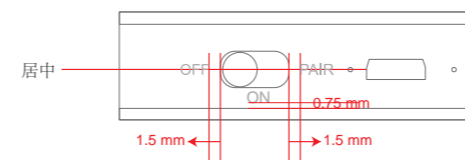

	1: 568mm 4. 206mm PANTONE 251C
	8. 157mm 5. 543mm 1: 541mm 4. 342mm PANTONE 284C
	VOL Boost MIC AUX OPT MIC AUX OPT Input From TV 113. 74mm OFF ON PAIR 15. 11mm 4. 654mm OPT AUX Bypass Output To Speaker DC IN 13. 85mm Avantree Duet Model No.: WSHT-D6129 Input: 5V=0.5-2A FCC ID: WJ5-WSHT-D6129 Made in China Batch No. T23B1 support@avantree.com CE 19. 35mm 31. 2mm PANTONE Cool Gray 4C
	Avantree 3. 5mm 23. 4mm 移印 PANTONE Cool Gray 9C

Pantone Cool Gray 6C

Color patches and dimensions:

- Mood: Size: 5.06mm X1.54mm
- Stereo: Size: 6.06mm X1.57mm
- Balanced: Size: 8.52mm X1.54mm
- Clear Voice: Size: 10.75 mm X1.96mm
- Grayscale 24.4 mm wide patches:
 - Size: 21.504 mm X 24.4 mm
 - Size: 15.246 mm X 24.4 mm
- Control panel patches:
 - Size: 39.14 X 12.72mm
 - Size: 1.46 X 3.755 mm
 - Size: 2.899mm X1.568mm
 - Size: 1.46 X 4.426 mm