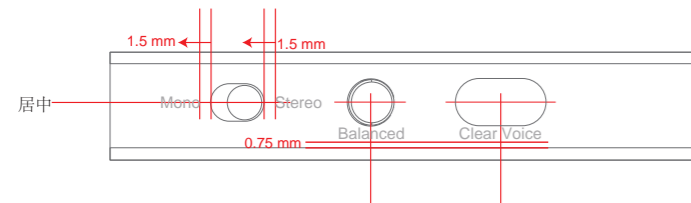

	1: 568mm 4. 206mm PANTONE 251C
	8. 157mm 5. 543mm 1: 541mm 4. 342mm PANTONE 284C
	VOL Boost MIC AUX OPT MIC AUX OPT Input From TV 113. 74mm OFF ON PAIR 15. 11mm 4. 654mm OPT AUX Bypass Output To Speaker DC IN 13. 85mm Avantree Duet Model No.: WSHT-D6129 Input: 5V=0.5-2A FCC ID: WJ5-WSHT-D6129 Made in China Batch No. T23B1 support@avantree.com CE 19. 35mm 31. 2mm PANTONE Cool Gray 4C
	Avantree 3. 5mm 23. 4mm 移印 PANTONE Cool Gray 9C

Pantone Cool Gray 6C

Color patches and dimensions:

- Mood: Size: 5.06mm X1.54mm
- Stereo: Size: 6.06mm X1.57mm
- Balanced: Size: 8.52mm X1.54mm
- Clear Voice: Size: 10.75 mm X1.96mm
- Grayscale 24.4 mm wide patches:
 - Size: 21.504 mm X 24.4 mm
 - Size: 15.246 mm X 24.4 mm
- Control panel patches:
 - Size: 39.14 X 12.72mm
 - Size: 1.46 X 3.755 mm
 - Size: 2.899mm X1.568mm
 - Size: 1.46 X 4.426 mm