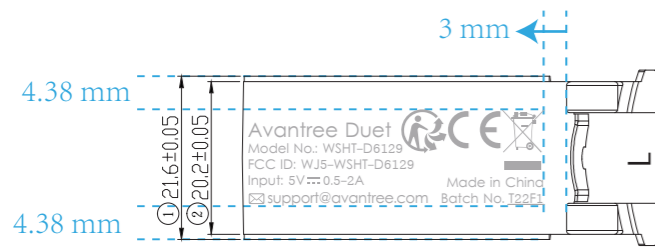

	1: 568mm 4. 206mm PANTONE 251C
	8. 157mm 5. 543mm 1: 541mm 4. 342mm PANTONE 284C
	VOL Boost MIC AUX OPT MIC AUX OPT Input From TV 113. 74mm OFF ON PAIR 15. 11mm 4. 654mm OPT AUX Bypass Output To Speaker DC IN 13. 85mm Avantree Duet Model No.: WSHT-D6129 Input: 5V=0.5-2A FCC ID: WJ5-WSHT-D6129 Made in China Batch No. T23B1 support@avantree.com CE 19. 35mm 31. 2mm PANTONE Cool Gray 4C
	Avantree 3. 5mm 23. 4mm 移印 PANTONE Cool Gray 9C

Pantone Cool Gray 6C

Color patches and dimensions:

- Mood: Size: 5.06mm X1.54mm
- Stereo: Size: 6.06mm X1.57mm
- Balanced: Size: 8.52mm X1.54mm
- Clear Voice: Size: 10.75 mm X1.96mm
- Grayscale 24.4 mm wide patches:
 - Size: 21.504 mm X 24.4 mm
 - Size: 15.246 mm X 24.4 mm
- Control panel patches:
 - Size: 39.14 X 12.72mm
 - Size: 1.46 X 3.755 mm
 - Size: 2.899mm X1.568mm
 - Size: 1.46 X 4.426 mm

请印在左边 (内面的连接盒)