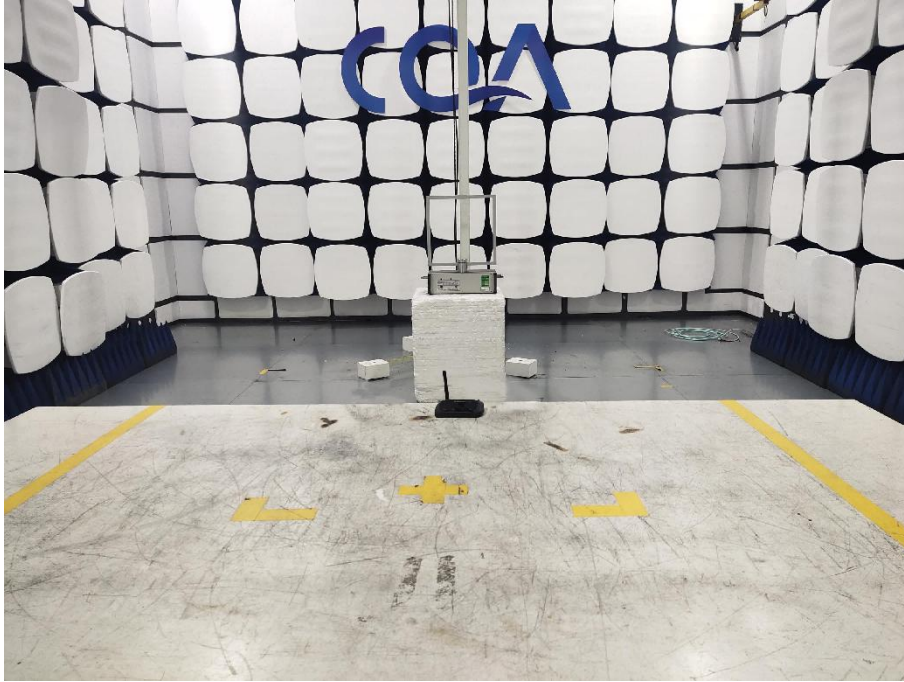

1 Photographs

1.1 Radiated Emission Test Setup

9kHz~30MHz

30MHz~1GHz:

Above 1GHz:

Conducted Emission Test Setup